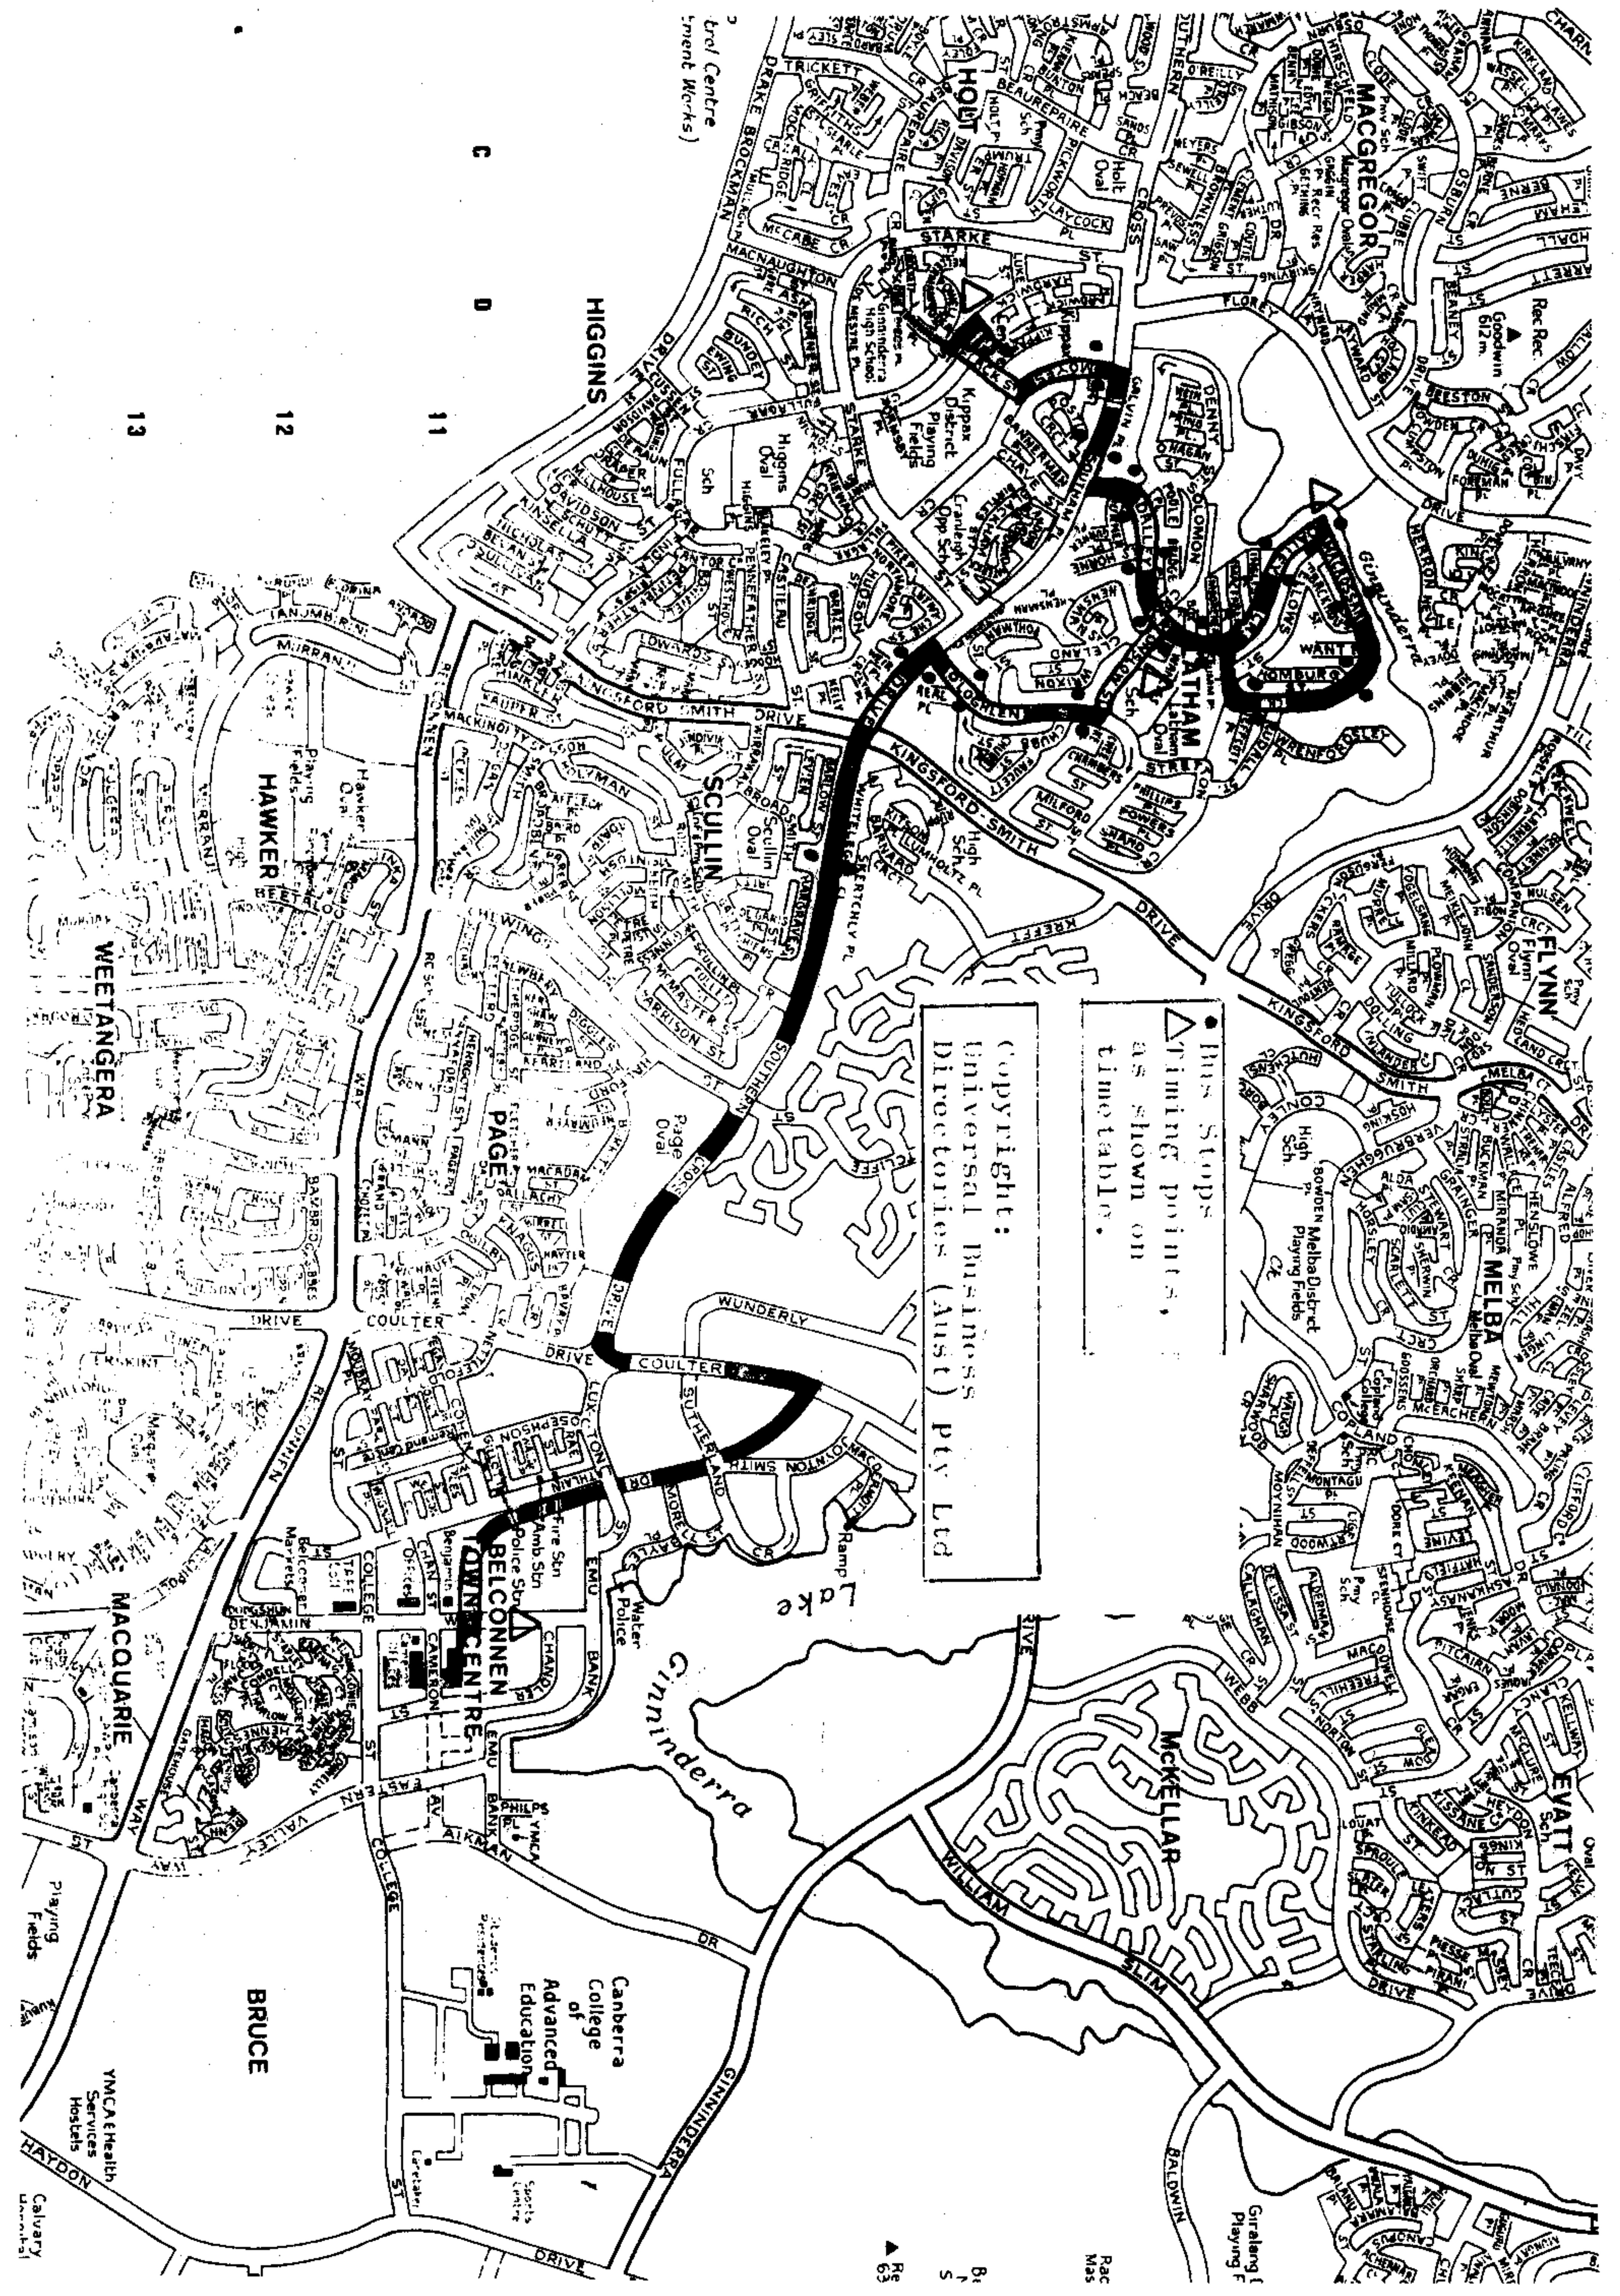

\*Issue 1/453  
Effective:  
3 September 1979  
Until further notice

Travels via:-  
Busway  
Coulter Drive  
Southern Cross Drive  
O'Loughlen Street  
Onslow Street  
Dalley Crescent  
Macrossan Crescent  
Dalley Crescent  
Southern Cross Drive  
Moyes Crescent  
Flack Street  
Hardwick Crescent  
to terminus at  
Kippax Shops