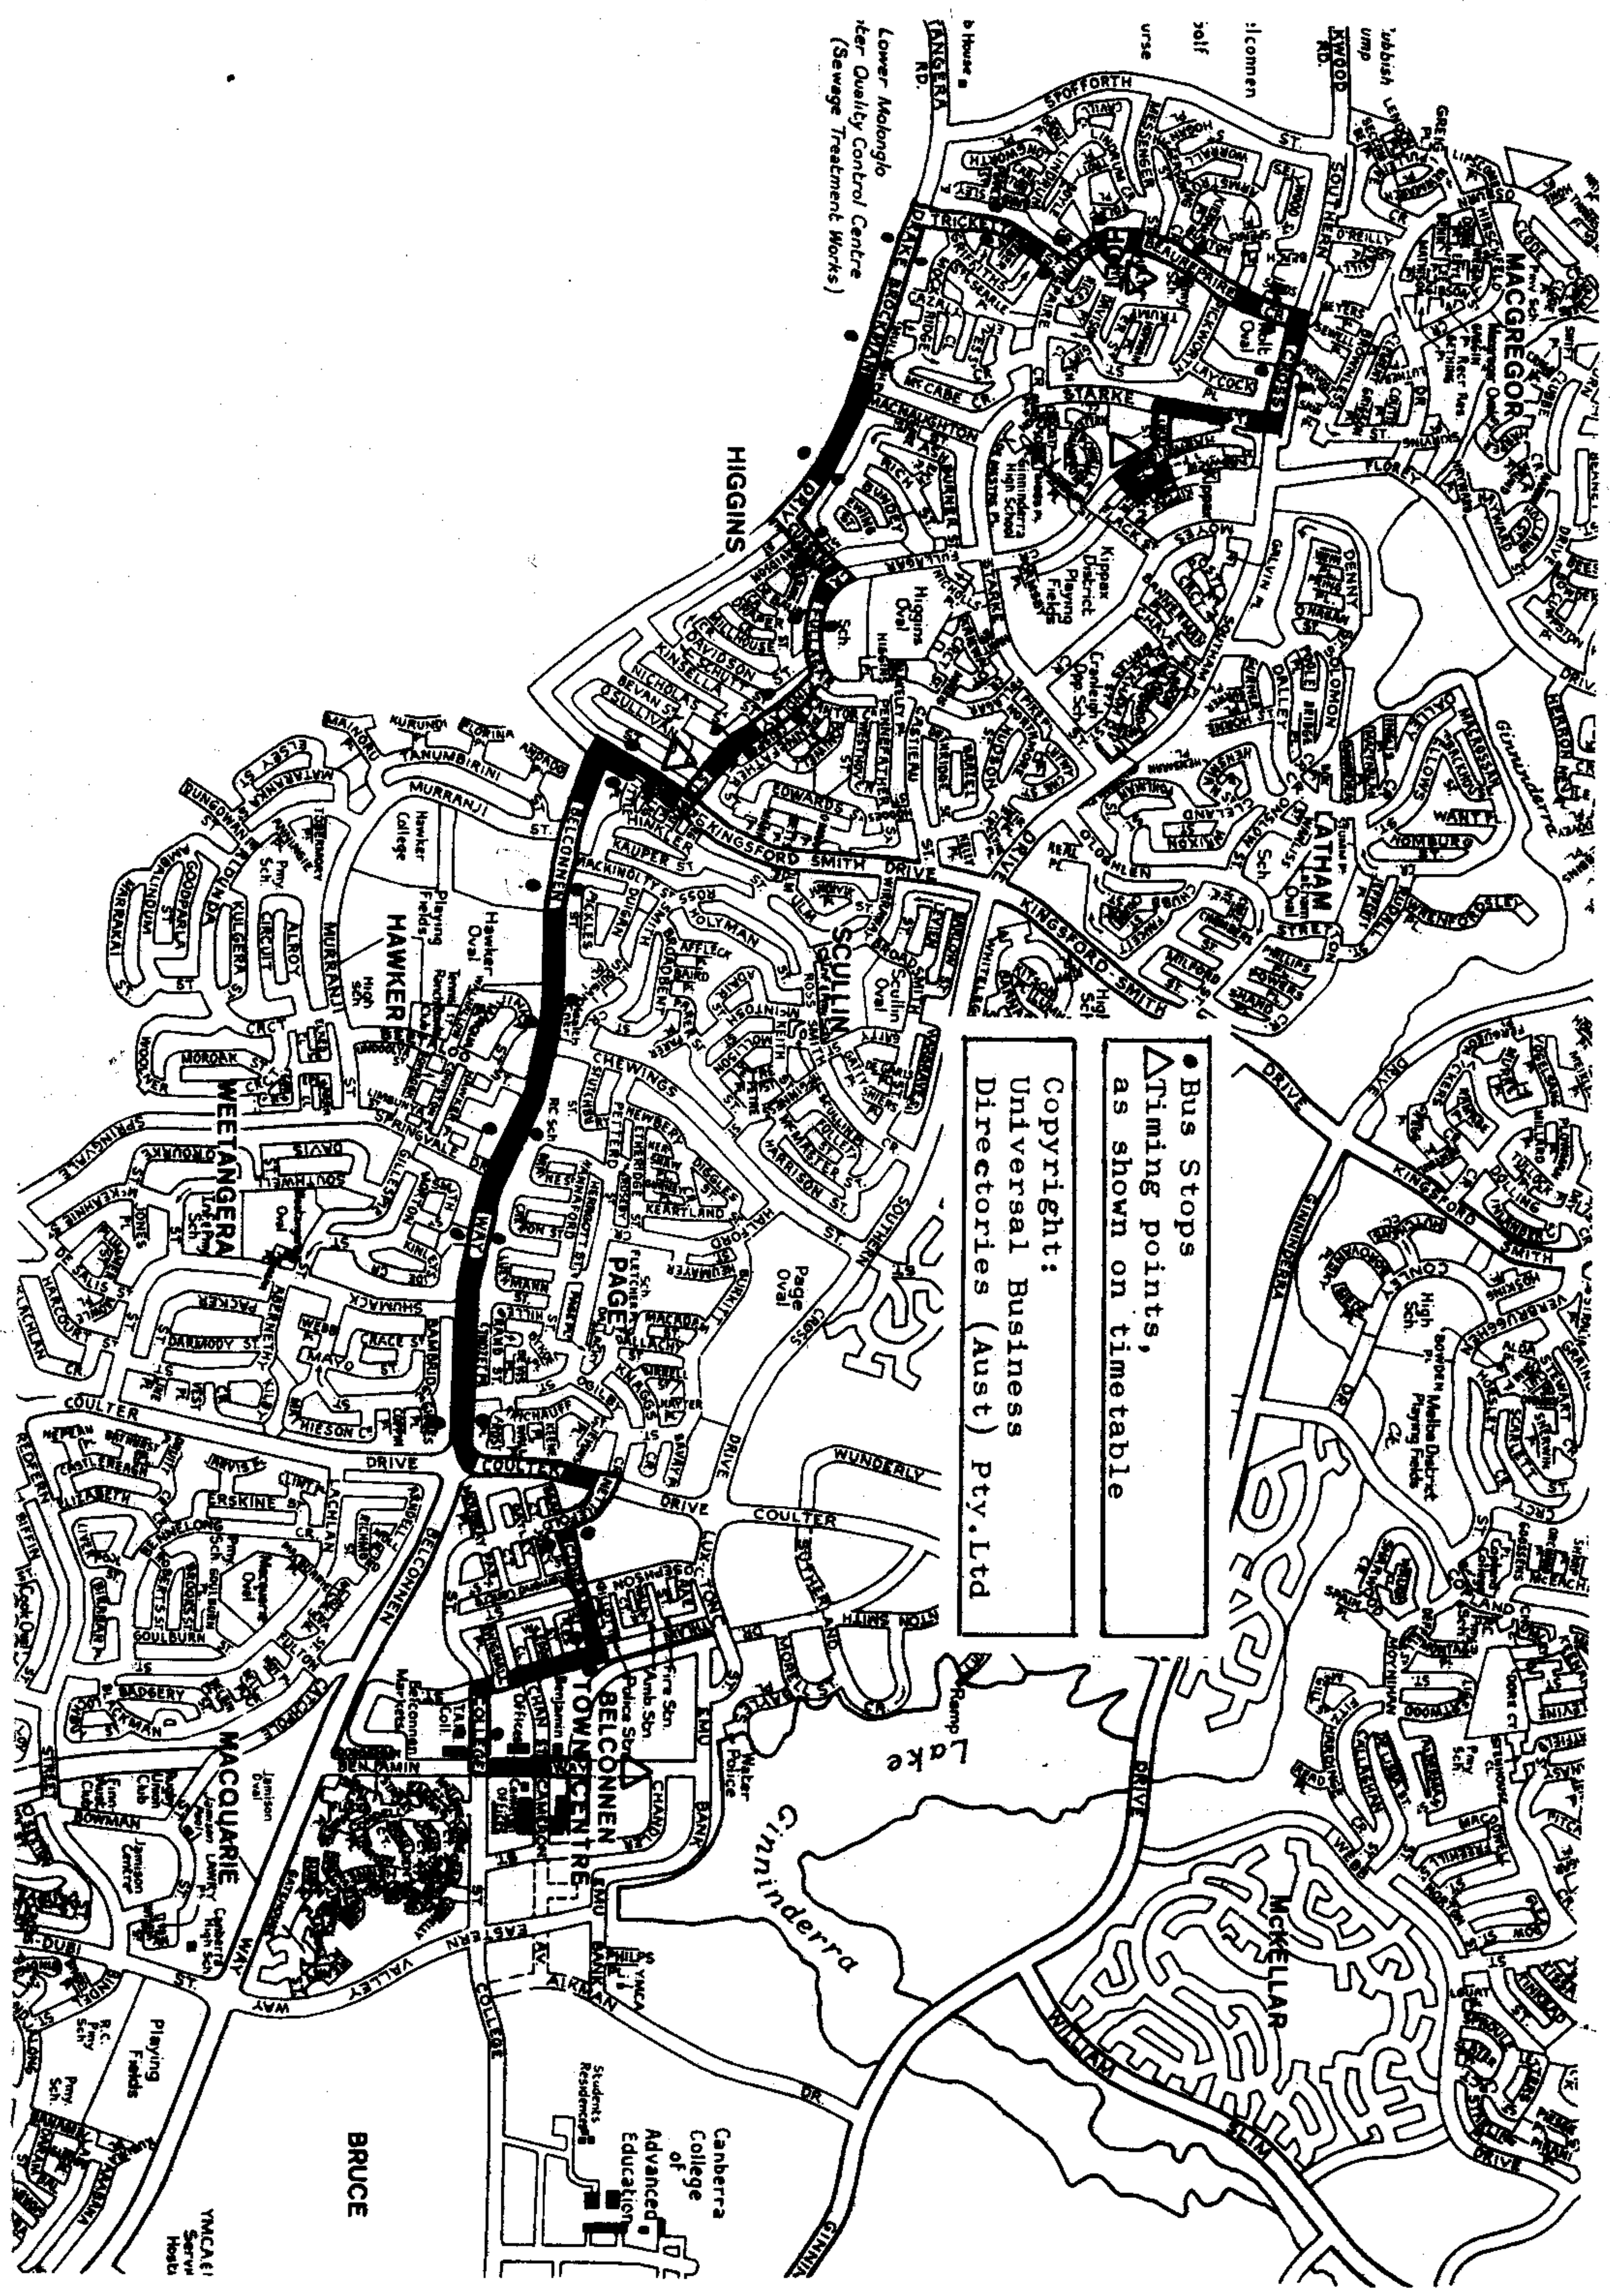

Copyright:
Universal Business
Directories (Aust) Pty.Ltd

● Bus Stops
▲ Timing points,
as shown on timetable