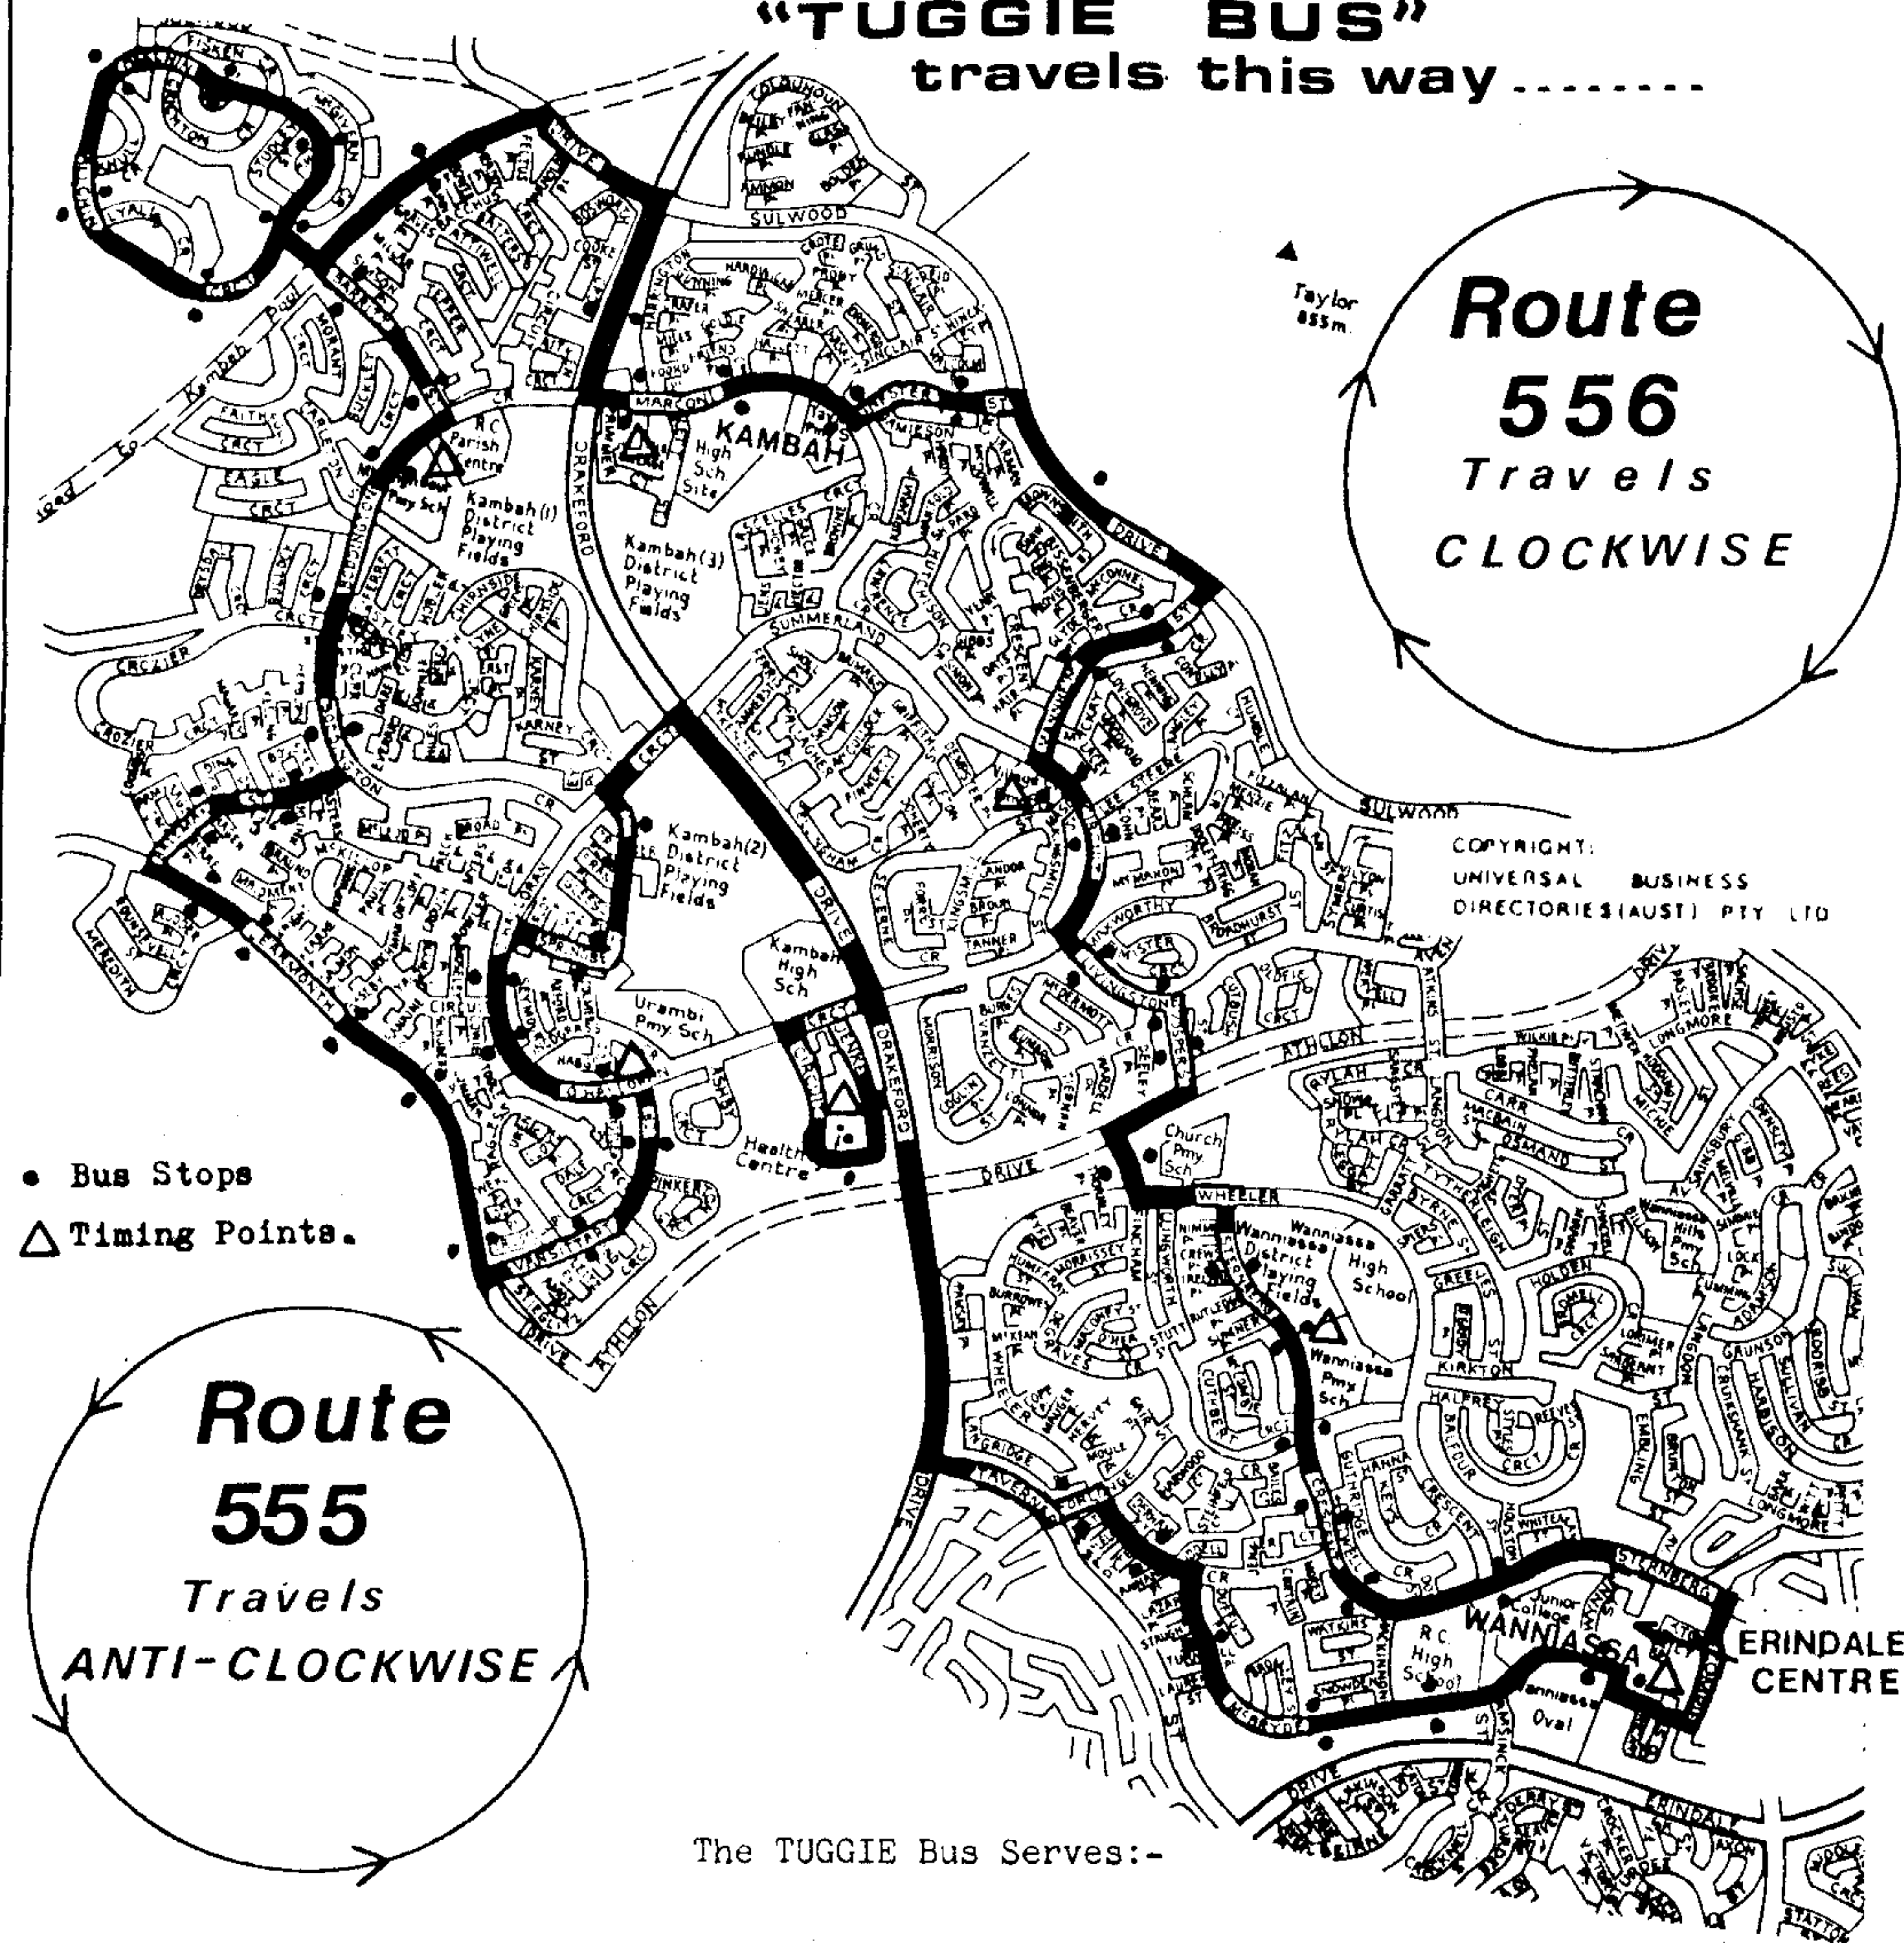

"TUGGIE BUS"
travels this way .....

Route 556
Travels
CLOCKWISE

Route 555
Travels
ANTI-CLOCKWISE

The TUGGIE Bus Serves:-

- Erindale Centre
- Wanniassa Oval
- Padua Catholic College
- Kambah Health Centre
- Kambah Post Office
- Kambah High School
- Kambah Homestead Community Area
- Kambah Y.M.C.A.
- Springbett Street Shops
- Crozier Circuit Shops
- Mt Neighbour Primary School

- Carleton Street Shops
- St Thomas the Apostle Primary School
- Kambah Village Centre
- Taylor Primary School
- Hillview Shopping Centre
- Mannheim Street Community Centre & Shops
- Village Creek Primary School
- Livingstone Avenue Shops
- Wanniassa Primary School
- Sternberg Crescent Shops
- Wanniassa Community Centre

ACTION

When does the TUGGIE BUS start?
On Mon. 9 June 1980, at 9.15am.
How do I catch the TUGGIE BUS?
The same way as any ACTION bus - signal the driver when the bus approaches your stop. The TUGGIE BUS will stop at any of the existing bus stops along its route. Extra bus stops have also been placed on streets which do not have existing bus stops. These extra stops are red posts, with a red and white sign "TUGGIE BUS STOP". All bus stops are marked on the map overleaf.

How do I pay?
The normal ACTION fare structure applies on the TUGGIE BUS. Just pay your cash fare, tender your fare-go ticket, or show your buscard to the driver as you board the bus. For further details on ACTION's range of money-saving pre-paid tickets, ring ACTION on 462170 during weekday business hours.

INFORMATION
Telephone ACTION for ...
Bus timetables,
Customer Relations ..477052
Lost Property ...
Belconnen Area 520224
All other areas 950251
School bus services ..462668*
General Enquiries, fares,
tickets, concessions .462170*
(*Weekday business hours only)

"TUGGIE BUS"
29 MAY 1980
**OFF - PEAK COMMUNITY
BUS SERVICE FOR
TUGGERANONG.**

Route 555
ANTI-CLOCKWISE Loop SERVICE

Route 556
CLOCKWISE Loop SERVICE

**MONDAY to FRIDAY
ONLY**

What is it?
The TUGGIE BUS is an introductory daytime mini-bus that joins the various community centres in Kambah and Wanniasa. The bus route and timetable will be altered according to community response.

Where does the TUGGIE BUS go?
Check the easy to read map overleaf. The TUGGIE BUS probably goes near you. The bus on Route 555 goes anti-clockwise, and Route 556 goes clockwise.

ACTION