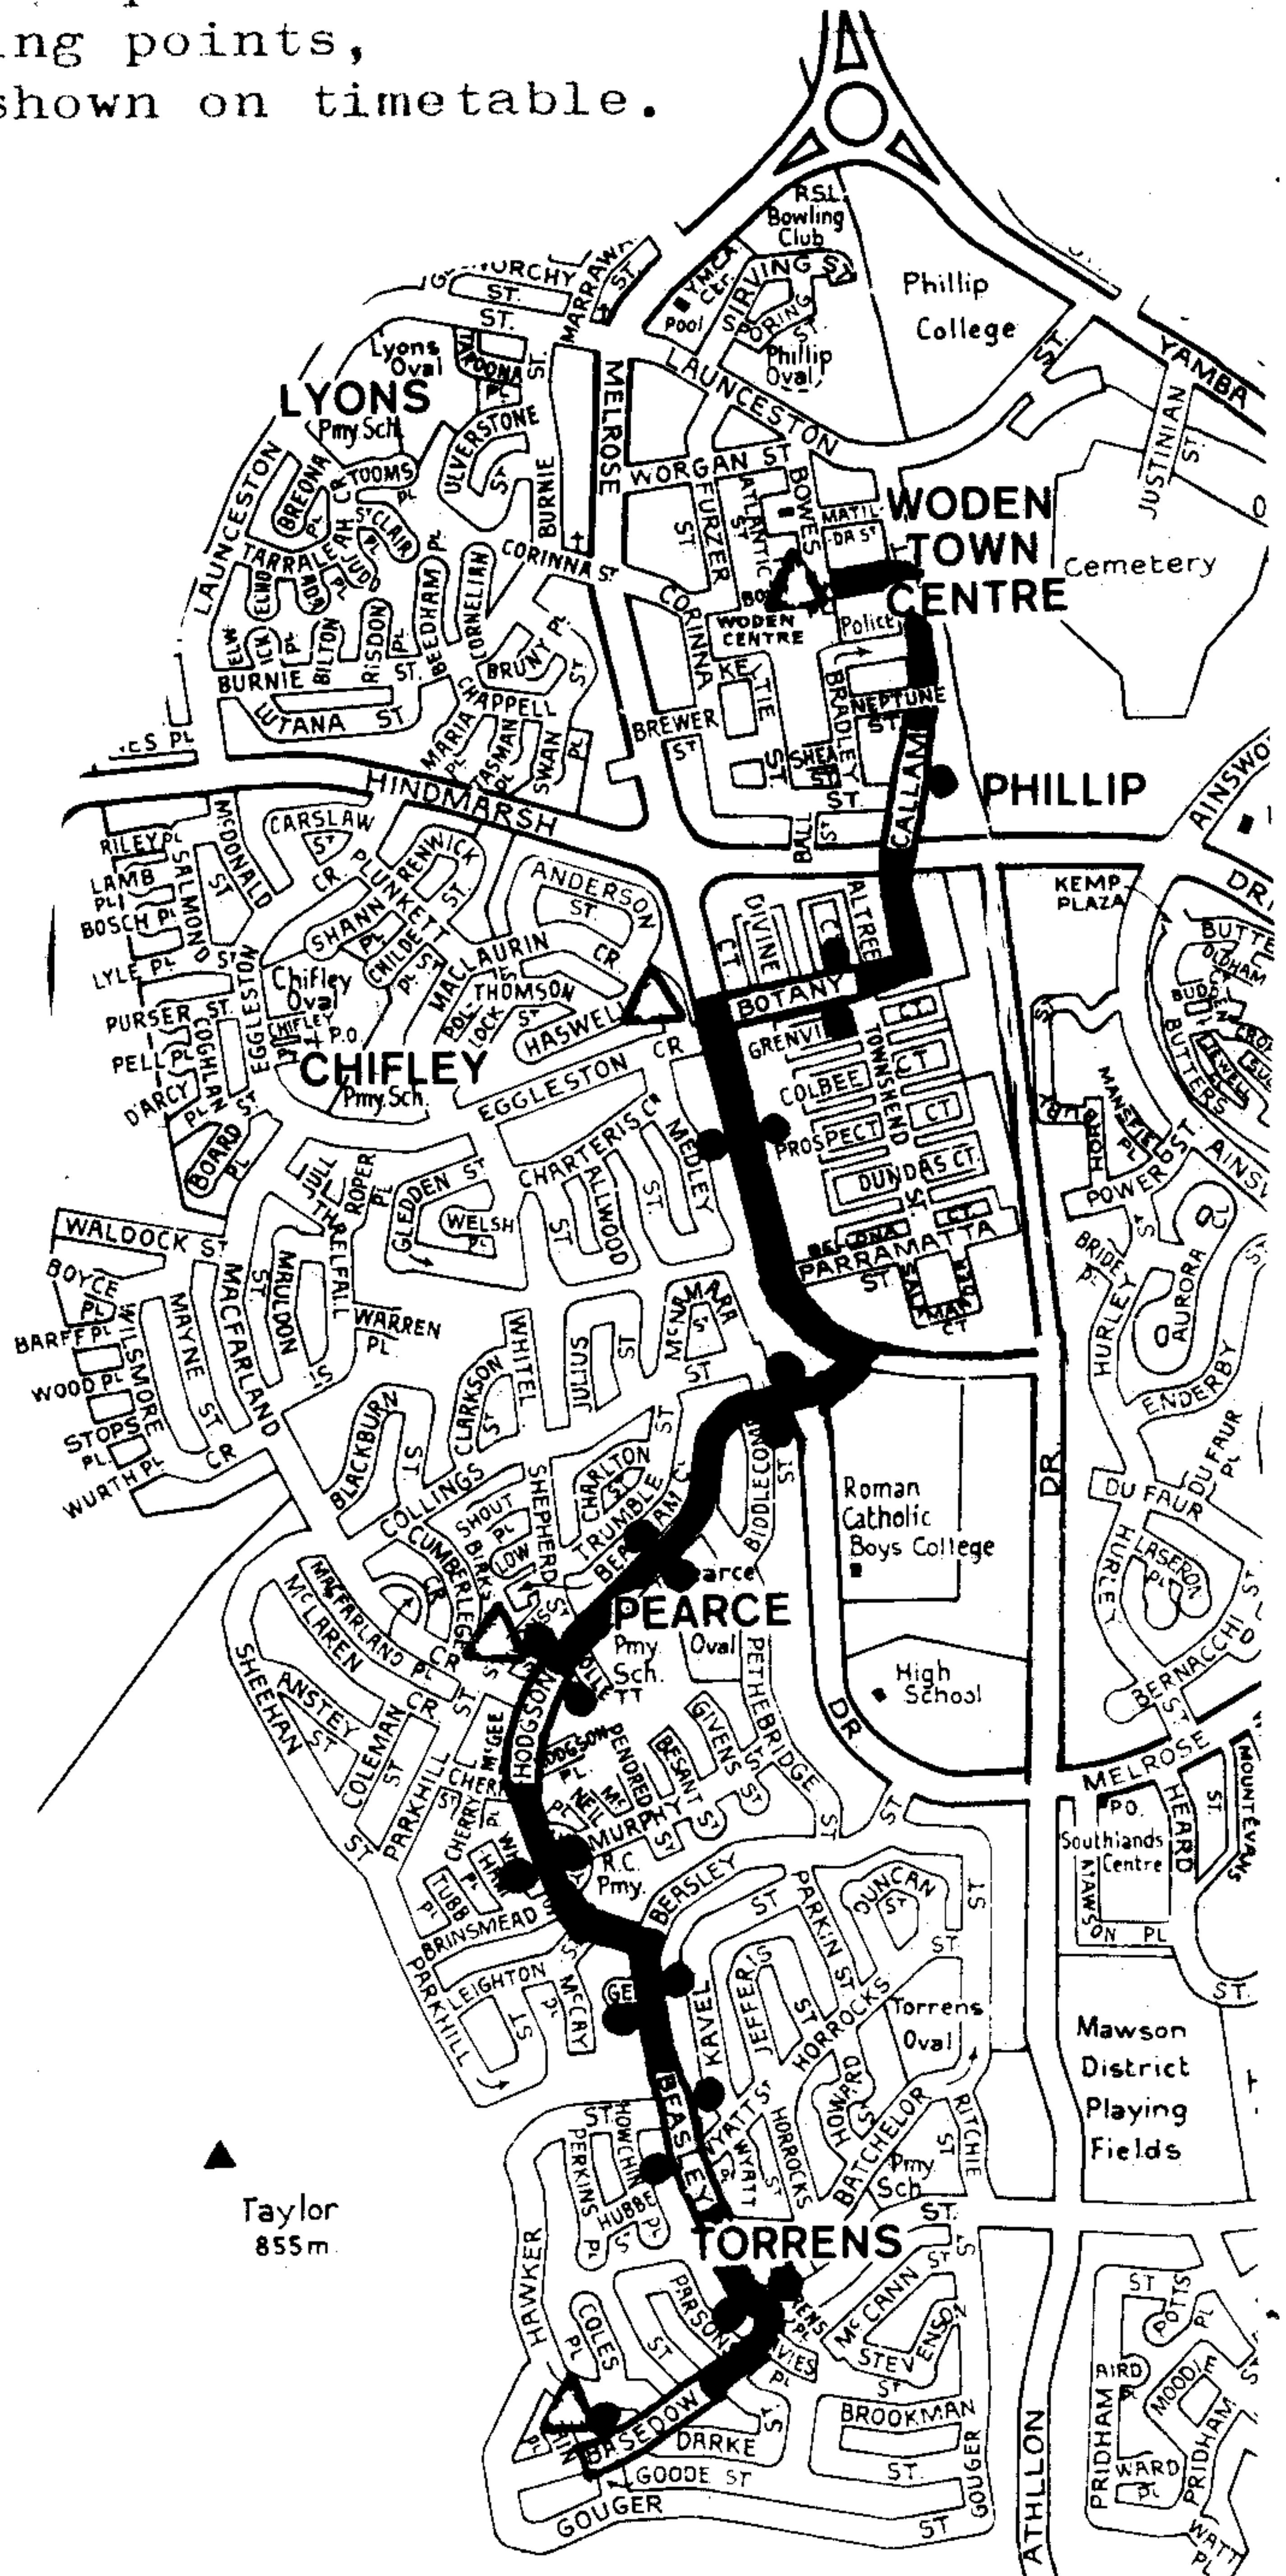

Route 9

**WODEN
INTERCHANGE
Pearce
TORRENS**

Stops
 △ Timing points,
 as shown on timetable.

Taylor
855m

Copyright:
 Universal Business
 Directories (Aust) Pty Ltd

ROUTE 9 SERVES:-
 Phillip Trades Area
 Marist College
 Melrose High School
 Pearce Primary School
 Pearce Shops
 Sacred Heart Primary School
 Torrens Shops
 Torrens Primary School

CASH FARES
 (current at 23/1/81 subject to alteration)
ADULT — 50¢ per ride.
CHILD/STUDENT — 25¢ per ride.
PENSIONER — 25¢ per ride.
 A trip through or past an interchange
 = 2 rides.
**PREPURCHASED Fare Go rides and
 Periodical tickets are sold at
 Interchanges and newsagents.
 They are cheaper than cash.**

Area Bus 295 departs at 48, 03 and 33 minutes past the hour until 11.33pm.

Late Shopping Nights Only			
Route 9	9.05	9.08	9.12 9.15
	9.18	Area Bus 295	

SATURDAY AM

7.48	7.51	7.54	7.58	8.14	8.29	8.02	8.17	8.33	8.36	8.40	8.43
8.18	8.21	8.24	8.28	8.44	8.59	9.02	9.17	9.33	9.36	9.40	9.43
8.48	8.51	8.54	8.58	9.14	9.29	10.02	10.17	10.33	10.36	10.40	10.43
9.48	9.51	9.54	9.58	10.14	10.29	11.02	11.17	11.33	11.36	11.40	11.43
10.48	10.51	10.54	10.58	11.14	11.29	11.47	12.02	12.18	12.21	12.25	12.28
11.48	11.51	11.54	11.58	12.14	12.29						
12.18	12.21	12.24	12.28	12.44	12.59						