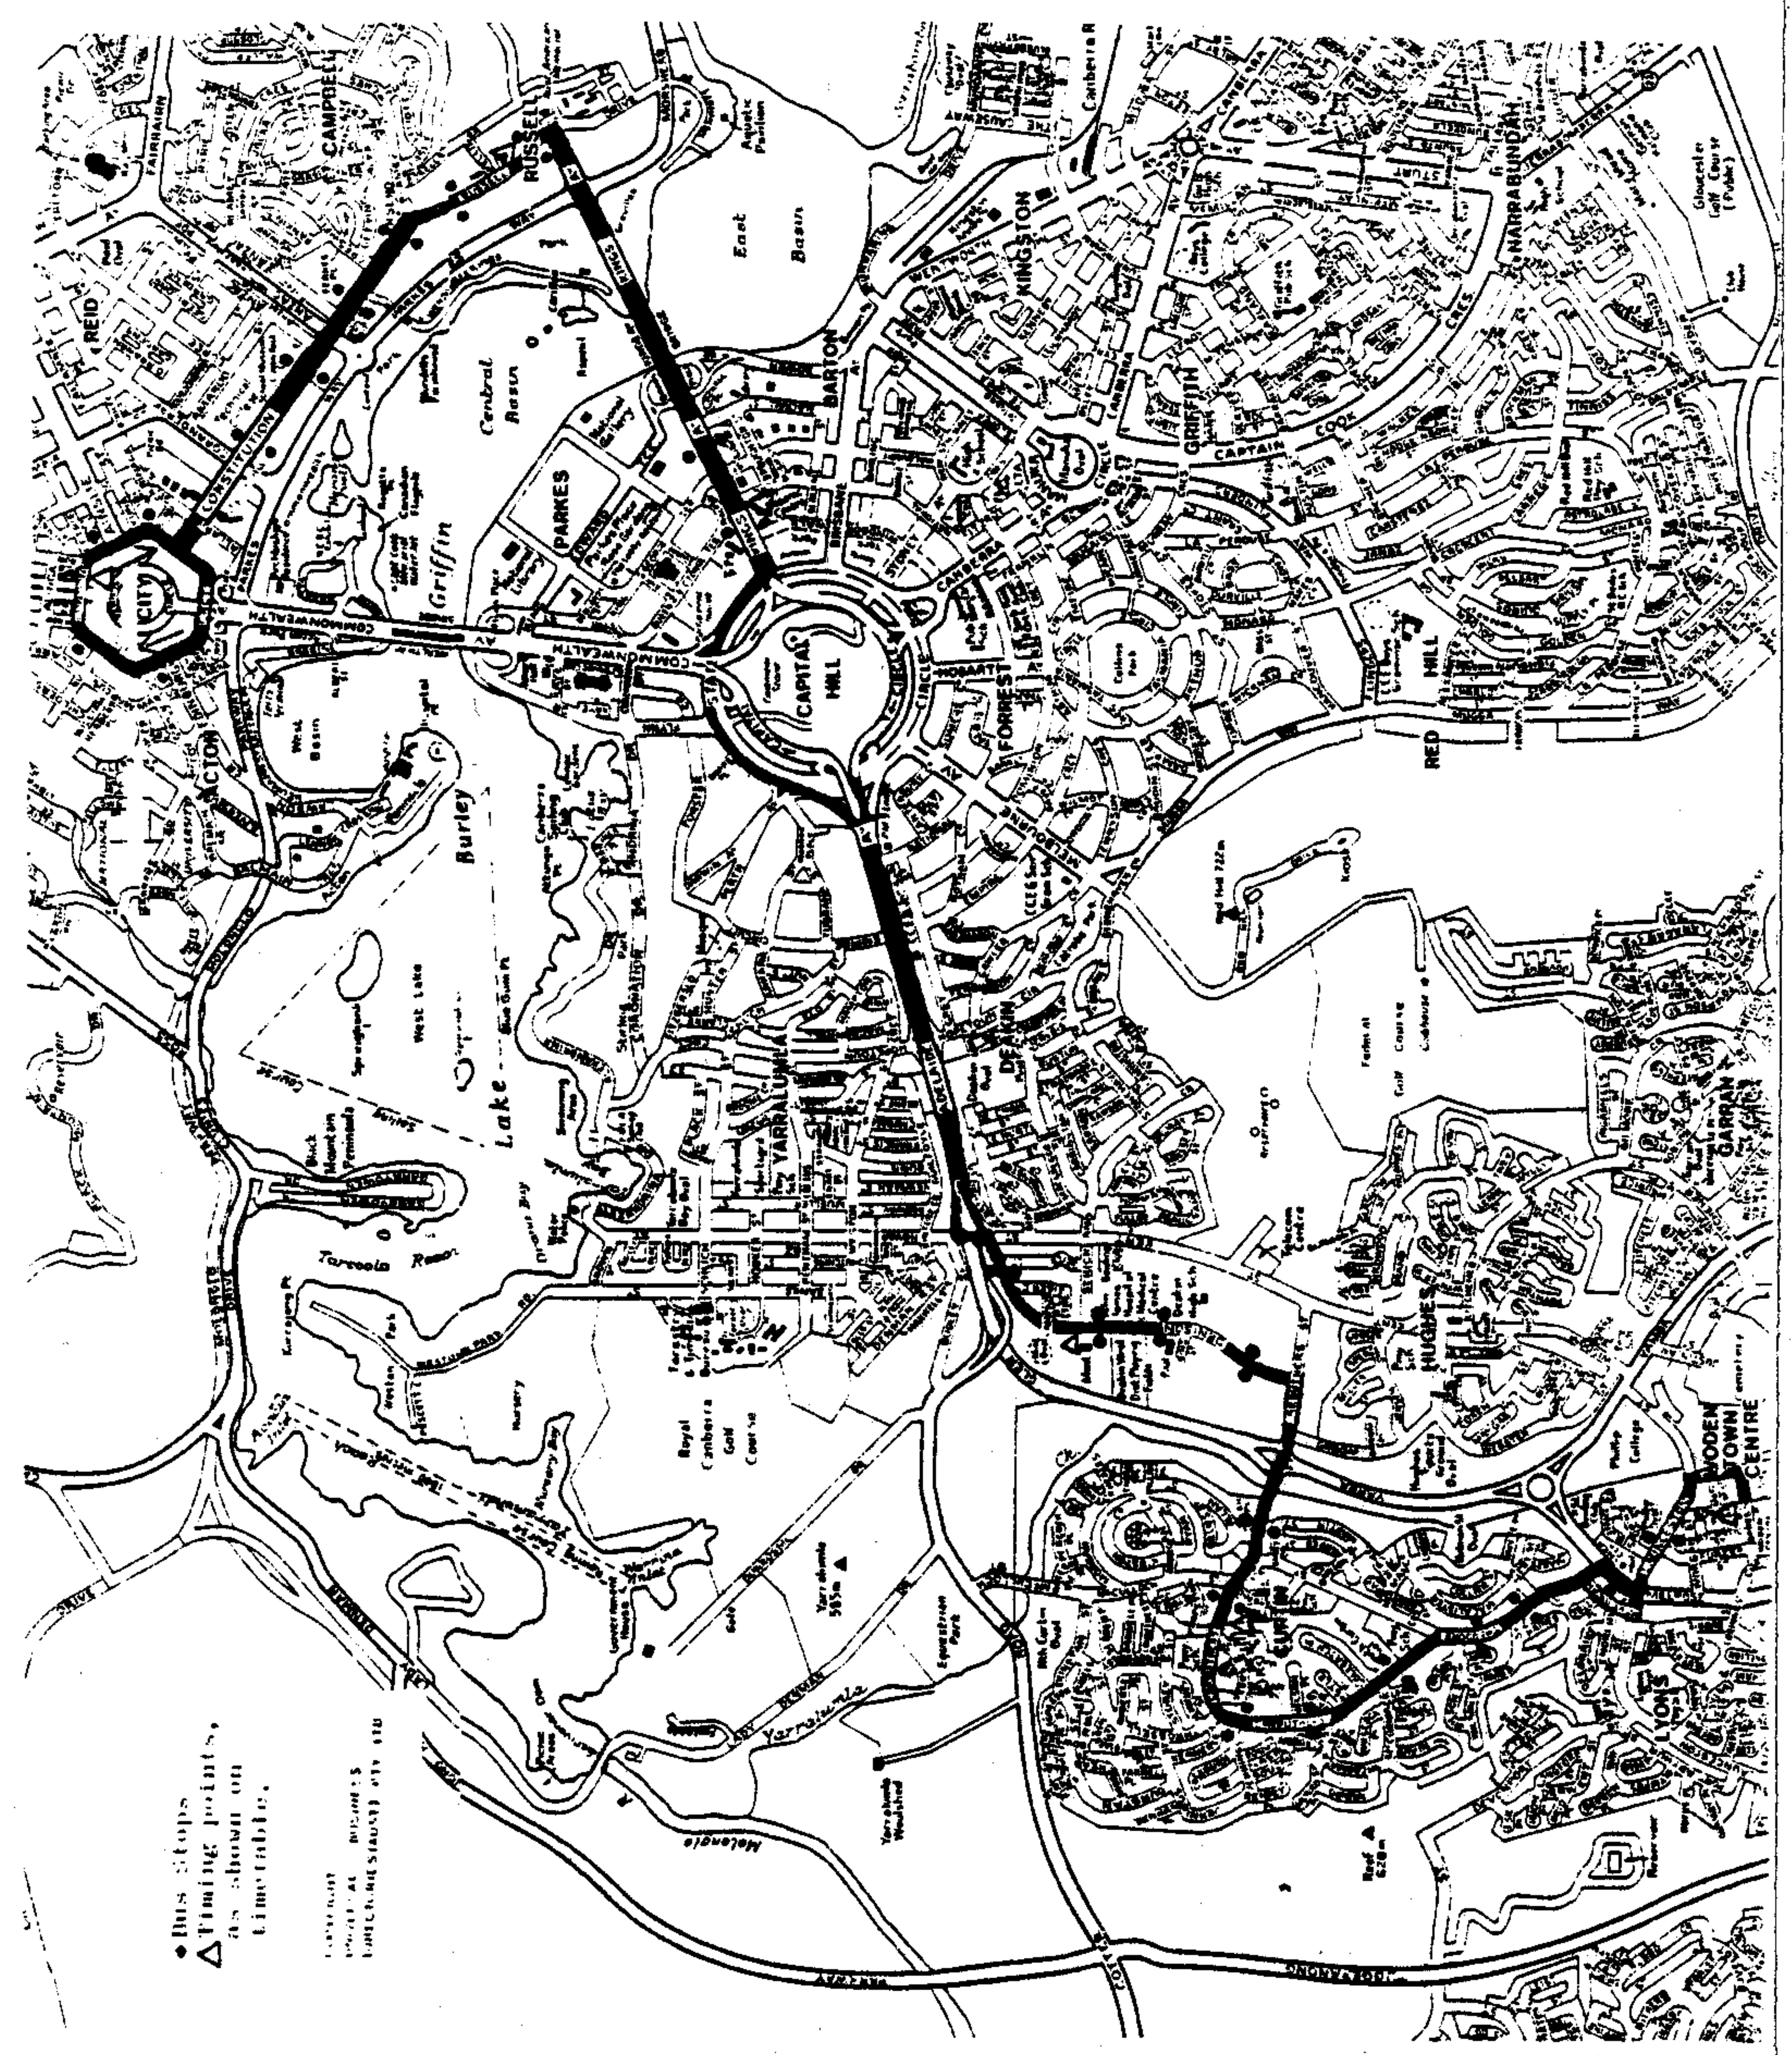

MONDAY TO FRIDAY
For services at other times refer to the Woden Inter-suburban Weekend Timetable