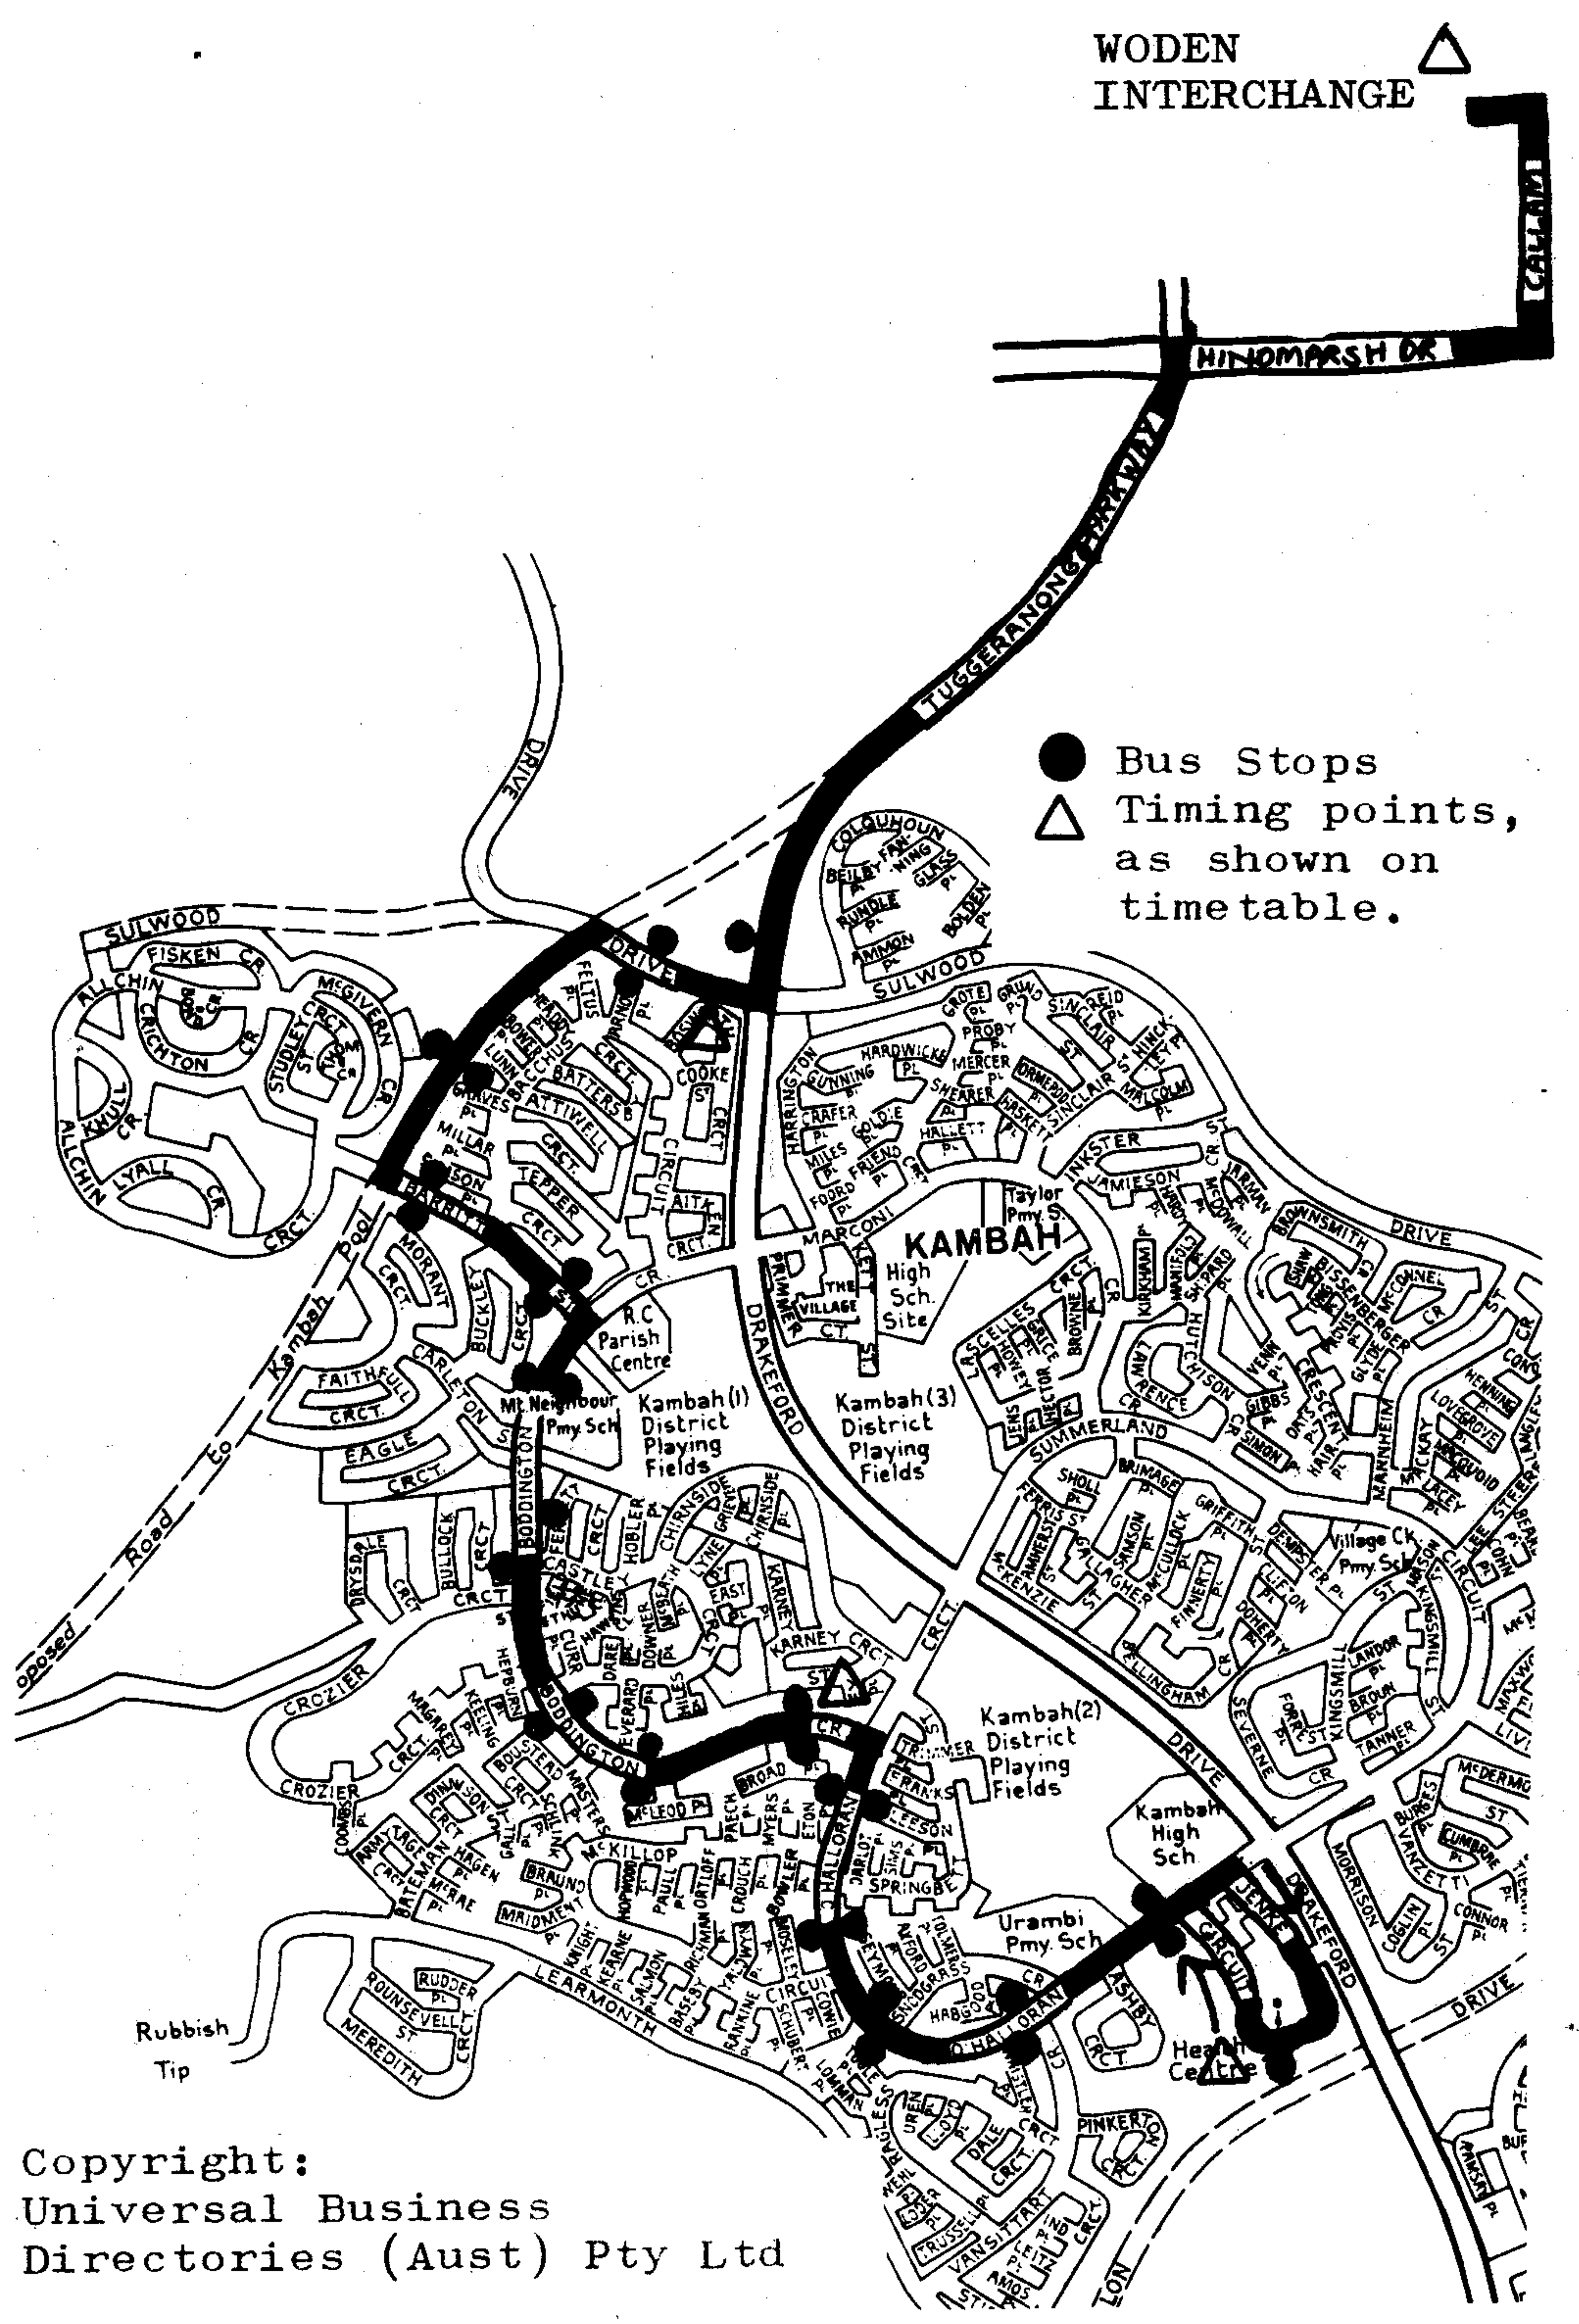

CASH FARES
(current at 23/1/81 subject to alteration)
ADULT — 50¢ per ride.
CHILD/STUDENT — 25¢ per ride.
PENSIONER — 25¢ per ride.
A trip through or past an interchange = 2 rides.
PREPURCHASED Fare Go rides and Periodical tickets are sold at Interchanges and newsagents. They are cheaper than cash.

As at 17 August 1981
Routes and Timetables may change to better reflect travel needs.
All changes advertised on the back page of the Wednesday Canberra Times.

MONDAY TO NOON SATURDAY
For services at other times refer to the Tuggeranong Weekend Timetable

Area Bus 293 operates at 48 and 18 minutes past the hour until 11.33pm

Late shopping nights only				
Route 250	9.05	9.12	9.18	9.22
	9.33	Area Bus 293		

SATURDAY A.M.

6.10	6.13	6.20	6.28	6.44	6.59	7.47	8.02	8.18	8.25	8.31	8.35
7.10	7.13	7.20	7.28	7.44	7.59	8.17	8.32	8.48	8.55	9.01	9.05
8.10	8.13	8.20	8.28	8.44	8.59	9.17	9.32	9.48	9.55	10.01	10.05
8.40	8.43	8.50	8.58	9.14	9.29	10.17	10.32	10.48	10.55	11.01	11.05
9.10	9.13	9.20	9.28	9.44	9.59	10.47	11.02	11.18	11.25	11.31	11.35
10.10	10.13	10.20	10.28	10.44	10.59	11.17	11.32	11.48	11.55	12.01	12.05
11.10	11.13	11.20	11.28	11.44	11.59	11.47	12.02	12.18	12.25	12.31	12.35
12.10	12.13	12.20	12.28	12.44	12.59						