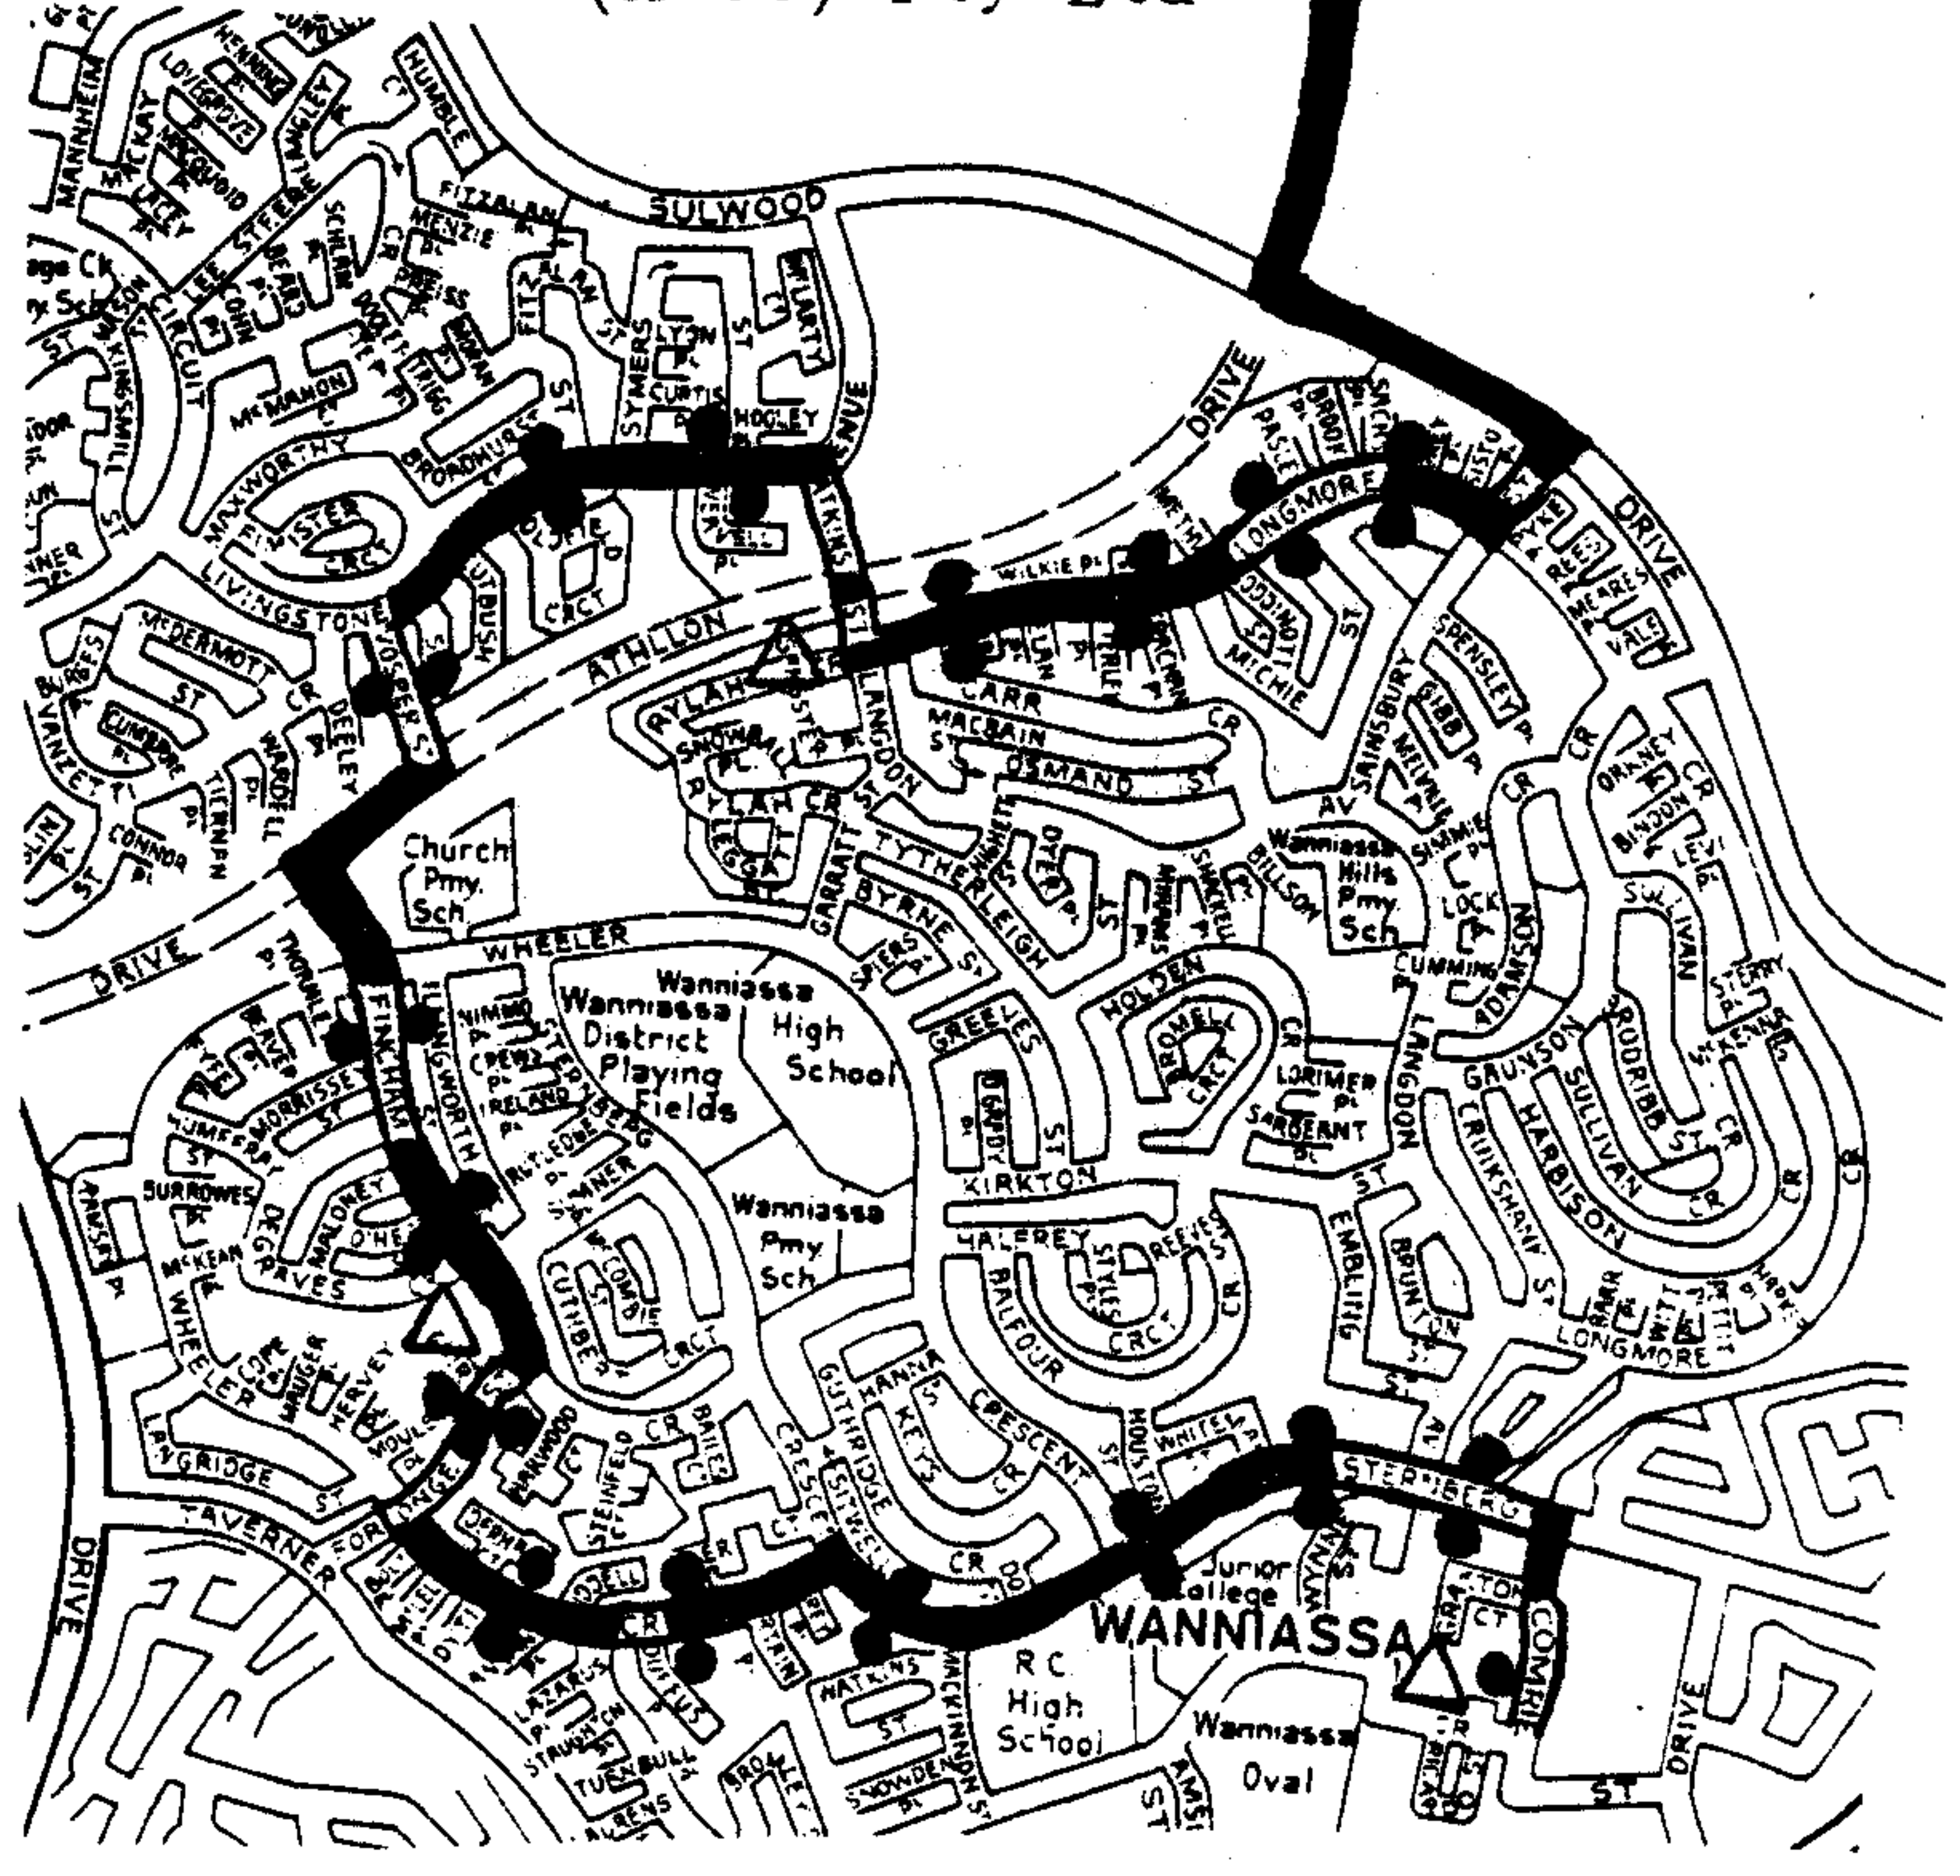

Route 252

**WODEN INTERCHANGE
Wanniassa West
ERINDALE CENTRE**

● Bus Stops
△ Timing points, as shown on timetable.

Copyright:
Universal Business Directories (Aust) Pty Ltd

ROUTE 252 SERVES:-
Phillip Trades Area
Wanniassa Shopping Centre
Padua High School
Erindale Centre

CASH FARES
(current at 23/1/81 subject to alteration)
ADULT — 50¢ per ride.
CHILD/STUDENT — 25¢ per ride.
PENSIONER — 25¢ per ride.
A trip through or past an interchange = 2 rides.
PREPURCHASED Fare Go rides and Periodical tickets are sold at interchanges and newsagents. They are cheaper than cash.

As at 17 August 1981.
Routes and Timetables may change to better reflect travel needs.
All changes advertised on the back page of the Wednesday Canberra Times.

MONDAY TO NOON SATURDAY
For services at other times refer to the Tuggeranong Weekend Timetable