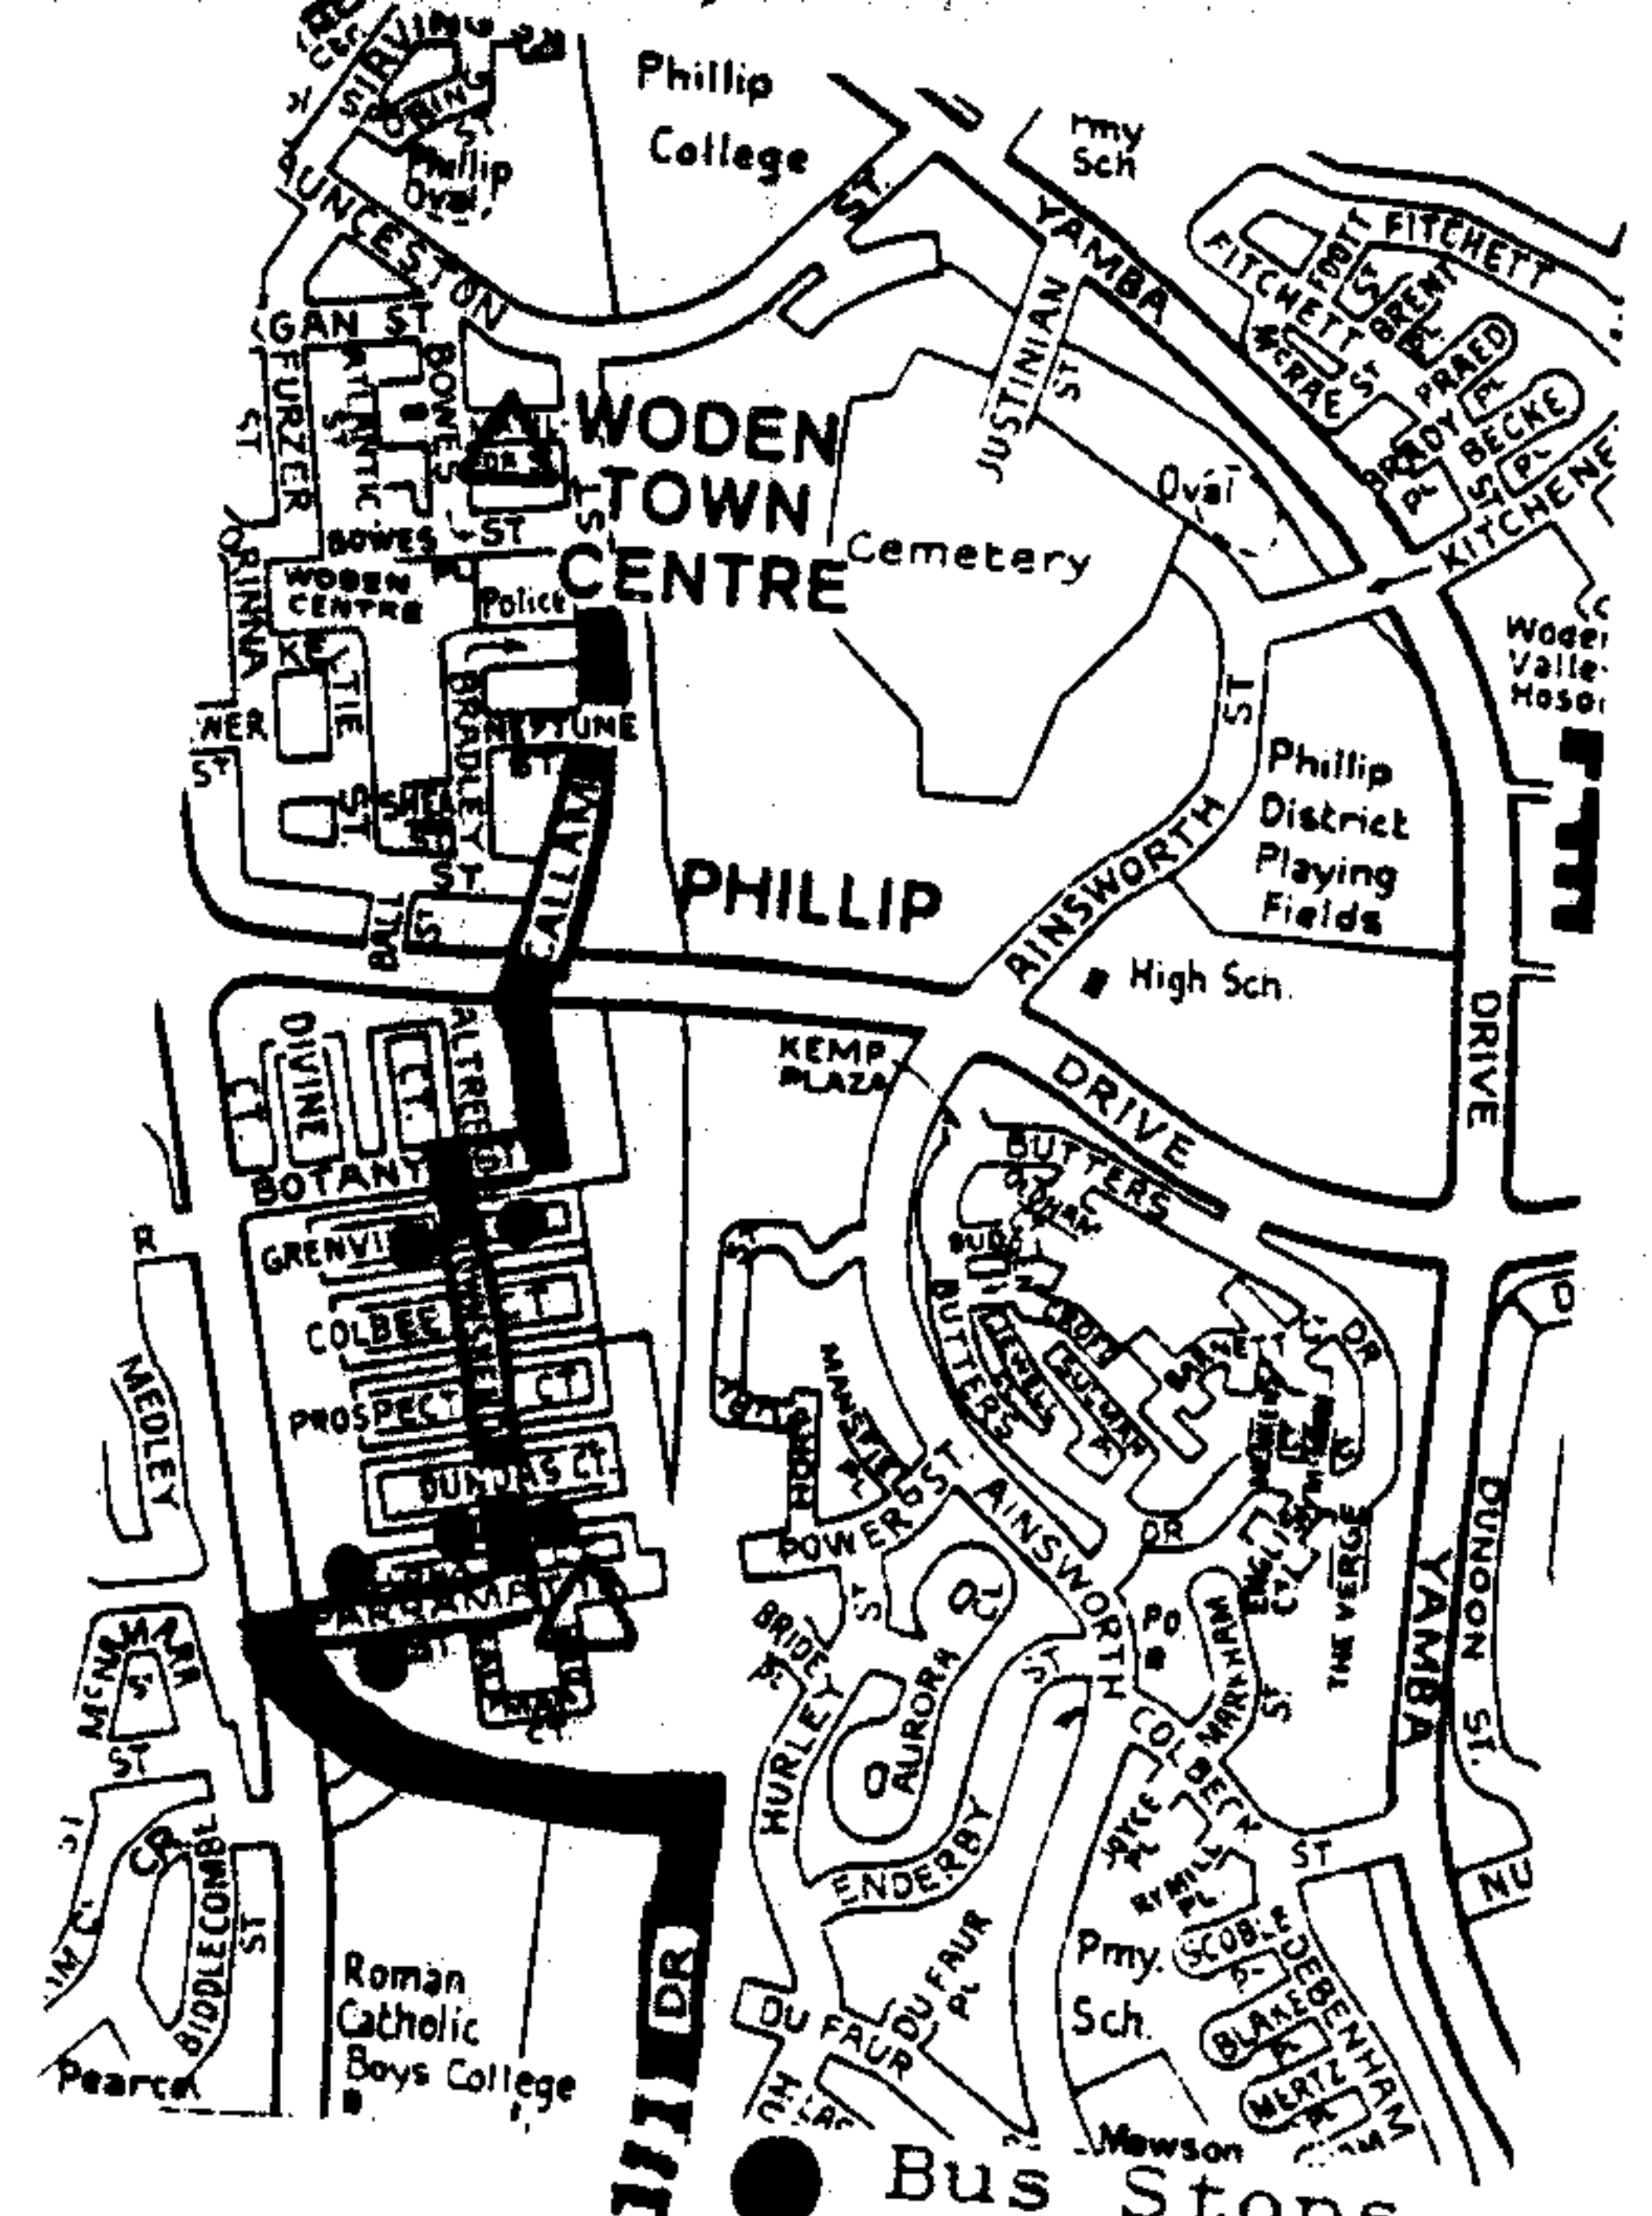

Route 252

**WODEN INTERCHANGE
Wanniassa West
ERINDALE CENTRE**

● Bus Stops
△ Timing points, as shown on timetable.

Copyright:
Universal Business Directories (Aust) Pty Ltd

ROUTE 252 SERVES:-
Phillip Trades Area
Wanniassa Shopping Centre
Padua High School
Erindale Centre

CASH FARES
(current at 23/1/81 subject to alteration)
ADULT — 50¢ per ride.
CHILD/STUDENT — 25¢ per ride.
PENSIONER — 25¢ per ride.
A trip through or past an interchange = 2 rides.
PREPURCHASED Fare Go rides and Periodical tickets are sold at interchanges and newsagents. They are cheaper than cash.

As at 17 August 1981.
Routes and Timetables may change to better reflect travel needs.
All changes advertised on the back page of the Wednesday Canberra Times.

MONDAY TO NOON SATURDAY
For services at other times refer to the Tuggeranong Weekend Timetable

For services departing after 6.33pm refer to the Area Bus Timetable.

Late Shopping Nights Only				
Route 252	9.05	9.08	9.16	9.21
	9.18	Area Bus 294		9.26

SATURDAY A.M.

6.36	6.41	6.45	6.54	6.58	7.14	7.29	7.32	7.47	8.03	8.06	8.14	8.19	8.24
7.36	7.41	7.45	7.54	7.58	8.14	8.29	8.32	8.47	9.03	9.06	9.14	9.19	9.24
8.06	8.11	8.15	8.24	8.28	8.44	8.59	9.32	9.47	10.03	10.06	10.14	10.19	10.24
8.36	8.41	8.45	8.54	8.58	9.14	9.29	10.32	10.47	11.03	11.06	11.14	11.19	11.24
9.36	9.41	9.45	9.54	9.58	10.14	10.29	11.02	11.17	11.33	11.36	11.44	11.49	11.54
10.36	10.41	10.45	10.54	10.58	11.14	11.29	11.32	11.47	12.05	12.08	12.16	12.21	12.26
11.36	11.41	11.45	11.54	11.58	12.14	12.29	12.02	12.17	12.33	12.36	12.44	12.49	12.54
12.36	12.41	12.45	12.54	12.58	1.14	1.29							