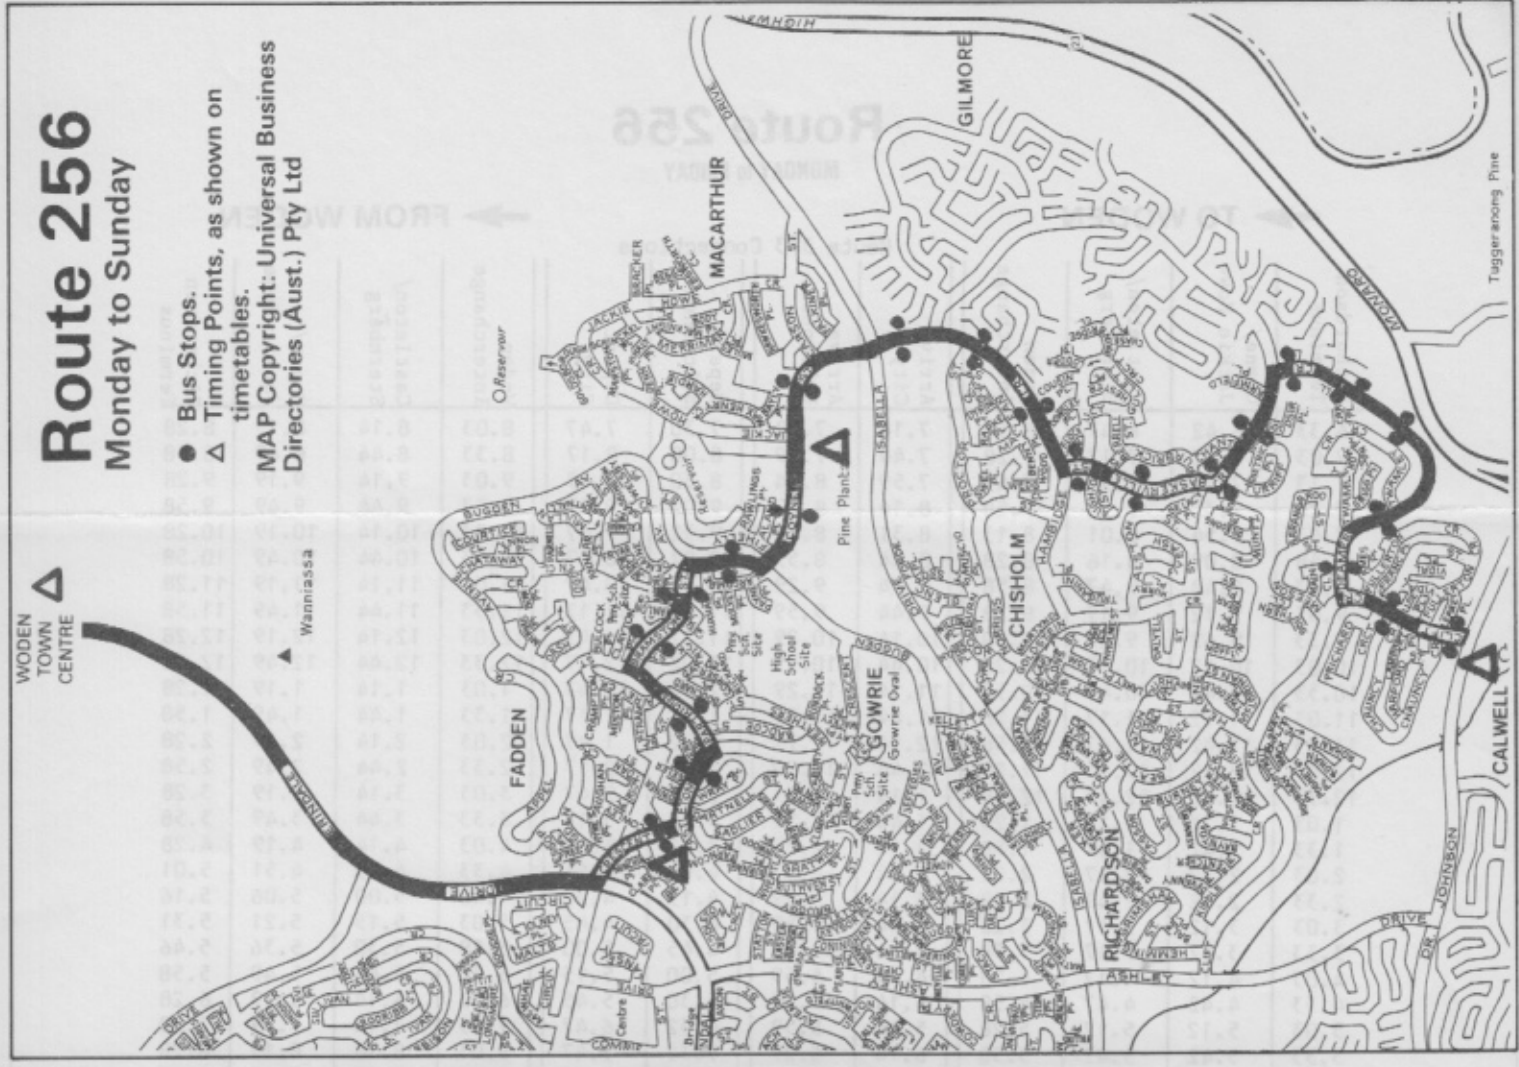

\*Weekday business hours only.

As at October 1986

Routes and Timetables may change to better reflect travel needs. All changes advertised on the back page of the Wednesday Canberra Times.

**Route 256**

**WODEN INTERCHANGE**

Fadden  
 Macarthur  
 Chisholm East  
**RICHARDSON TERMINUS**  
 Monday - Sunday and Public  
 Holidays

Interim Service Only

WODEN TOWN CENTRE

**Route 256**  
 Monday to Sunday

- Bus Stops.
  - △ Timing Points, as shown on timetables.
- MAP Copyright: Universal Business Directories (Aust.) Pty Ltd