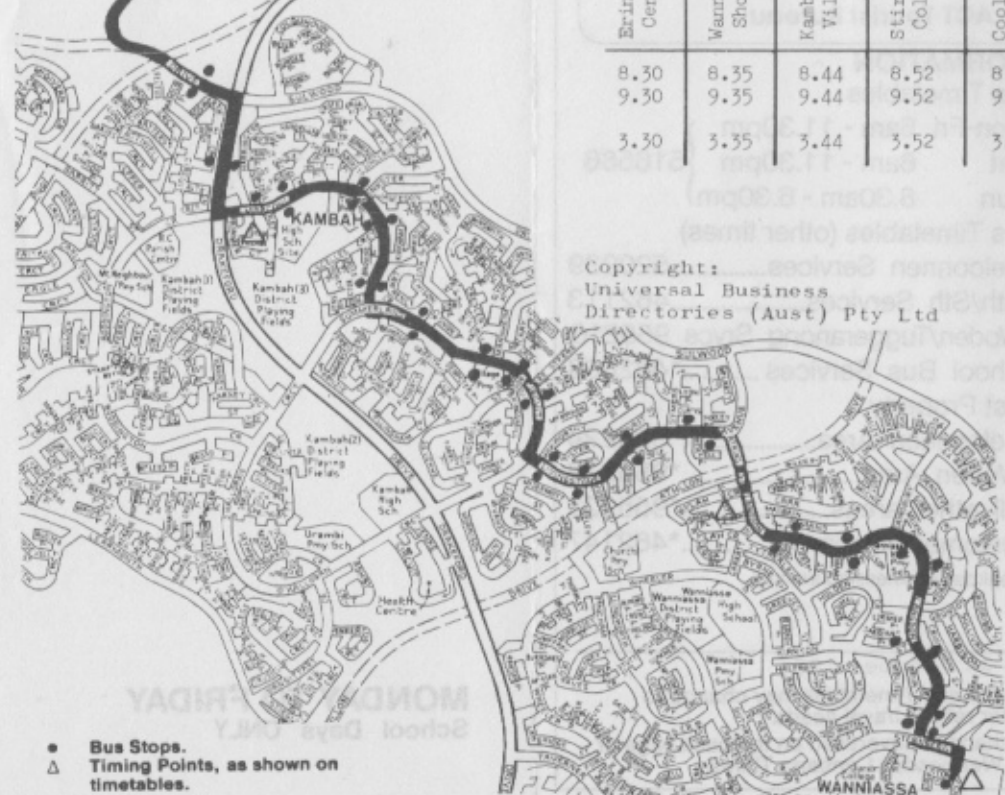

511

MONDAY TO FRIDAY
SCHOOL DAYS ONLY

Cooleman Court	Stirling College	Kambah Village	Wanniassa Shops	Erindale Centre
8.52	8.57	9.05	9.14	9.19
3.05	3.10	3.18	3.27	3.32
4.02	4.07	4.15	4.24	4.29

Erindale Centre	Wanniassa Shops	Kambah Village	Stirling College	Cooleman Court
8.30	8.35	8.44	8.52	8.57
9.30	9.35	9.44	9.52	9.57
3.30	3.35	3.44	3.52	3.57

Copyright:
Universal Business
Directories (Aust) Pty Ltd

● Bus Stops.
△ Timing Points, as shown on timetables.

ROUTE 511 SERVES:-

- Cooleman Court
- Stirling College
- Kambah Village
- Mt Taylor Primary School
- Village Creek Primary School
- Wanniassa Shopping Centre
- Wanniassa Hills Primary School
- Erindale Centre

INFORMATION

Bus Timetables

Mon-Fri 6am - 11.30pm
Sat 6am - 11.30pm } 516566
Sun 8.30am - 6.30pm

Bus Timetables (other times)

Belconnen Services.....520239
Nth/Sth Services.....462113
Woden/Tuggeranong Srvc 955216
School Bus Services*462668
Lost Property
Belconnen Area.....*520224
Woden Area.....*955278
All other areas.....*955222
Customer Relations*462147

*Weekday business hours only.

As at October 1986

Routes and Timetables may change to better reflect travel needs.
All changes advertised on the back page of the Wednesday Canberra Times.

**MONDAY TO FRIDAY
School Days ONLY**