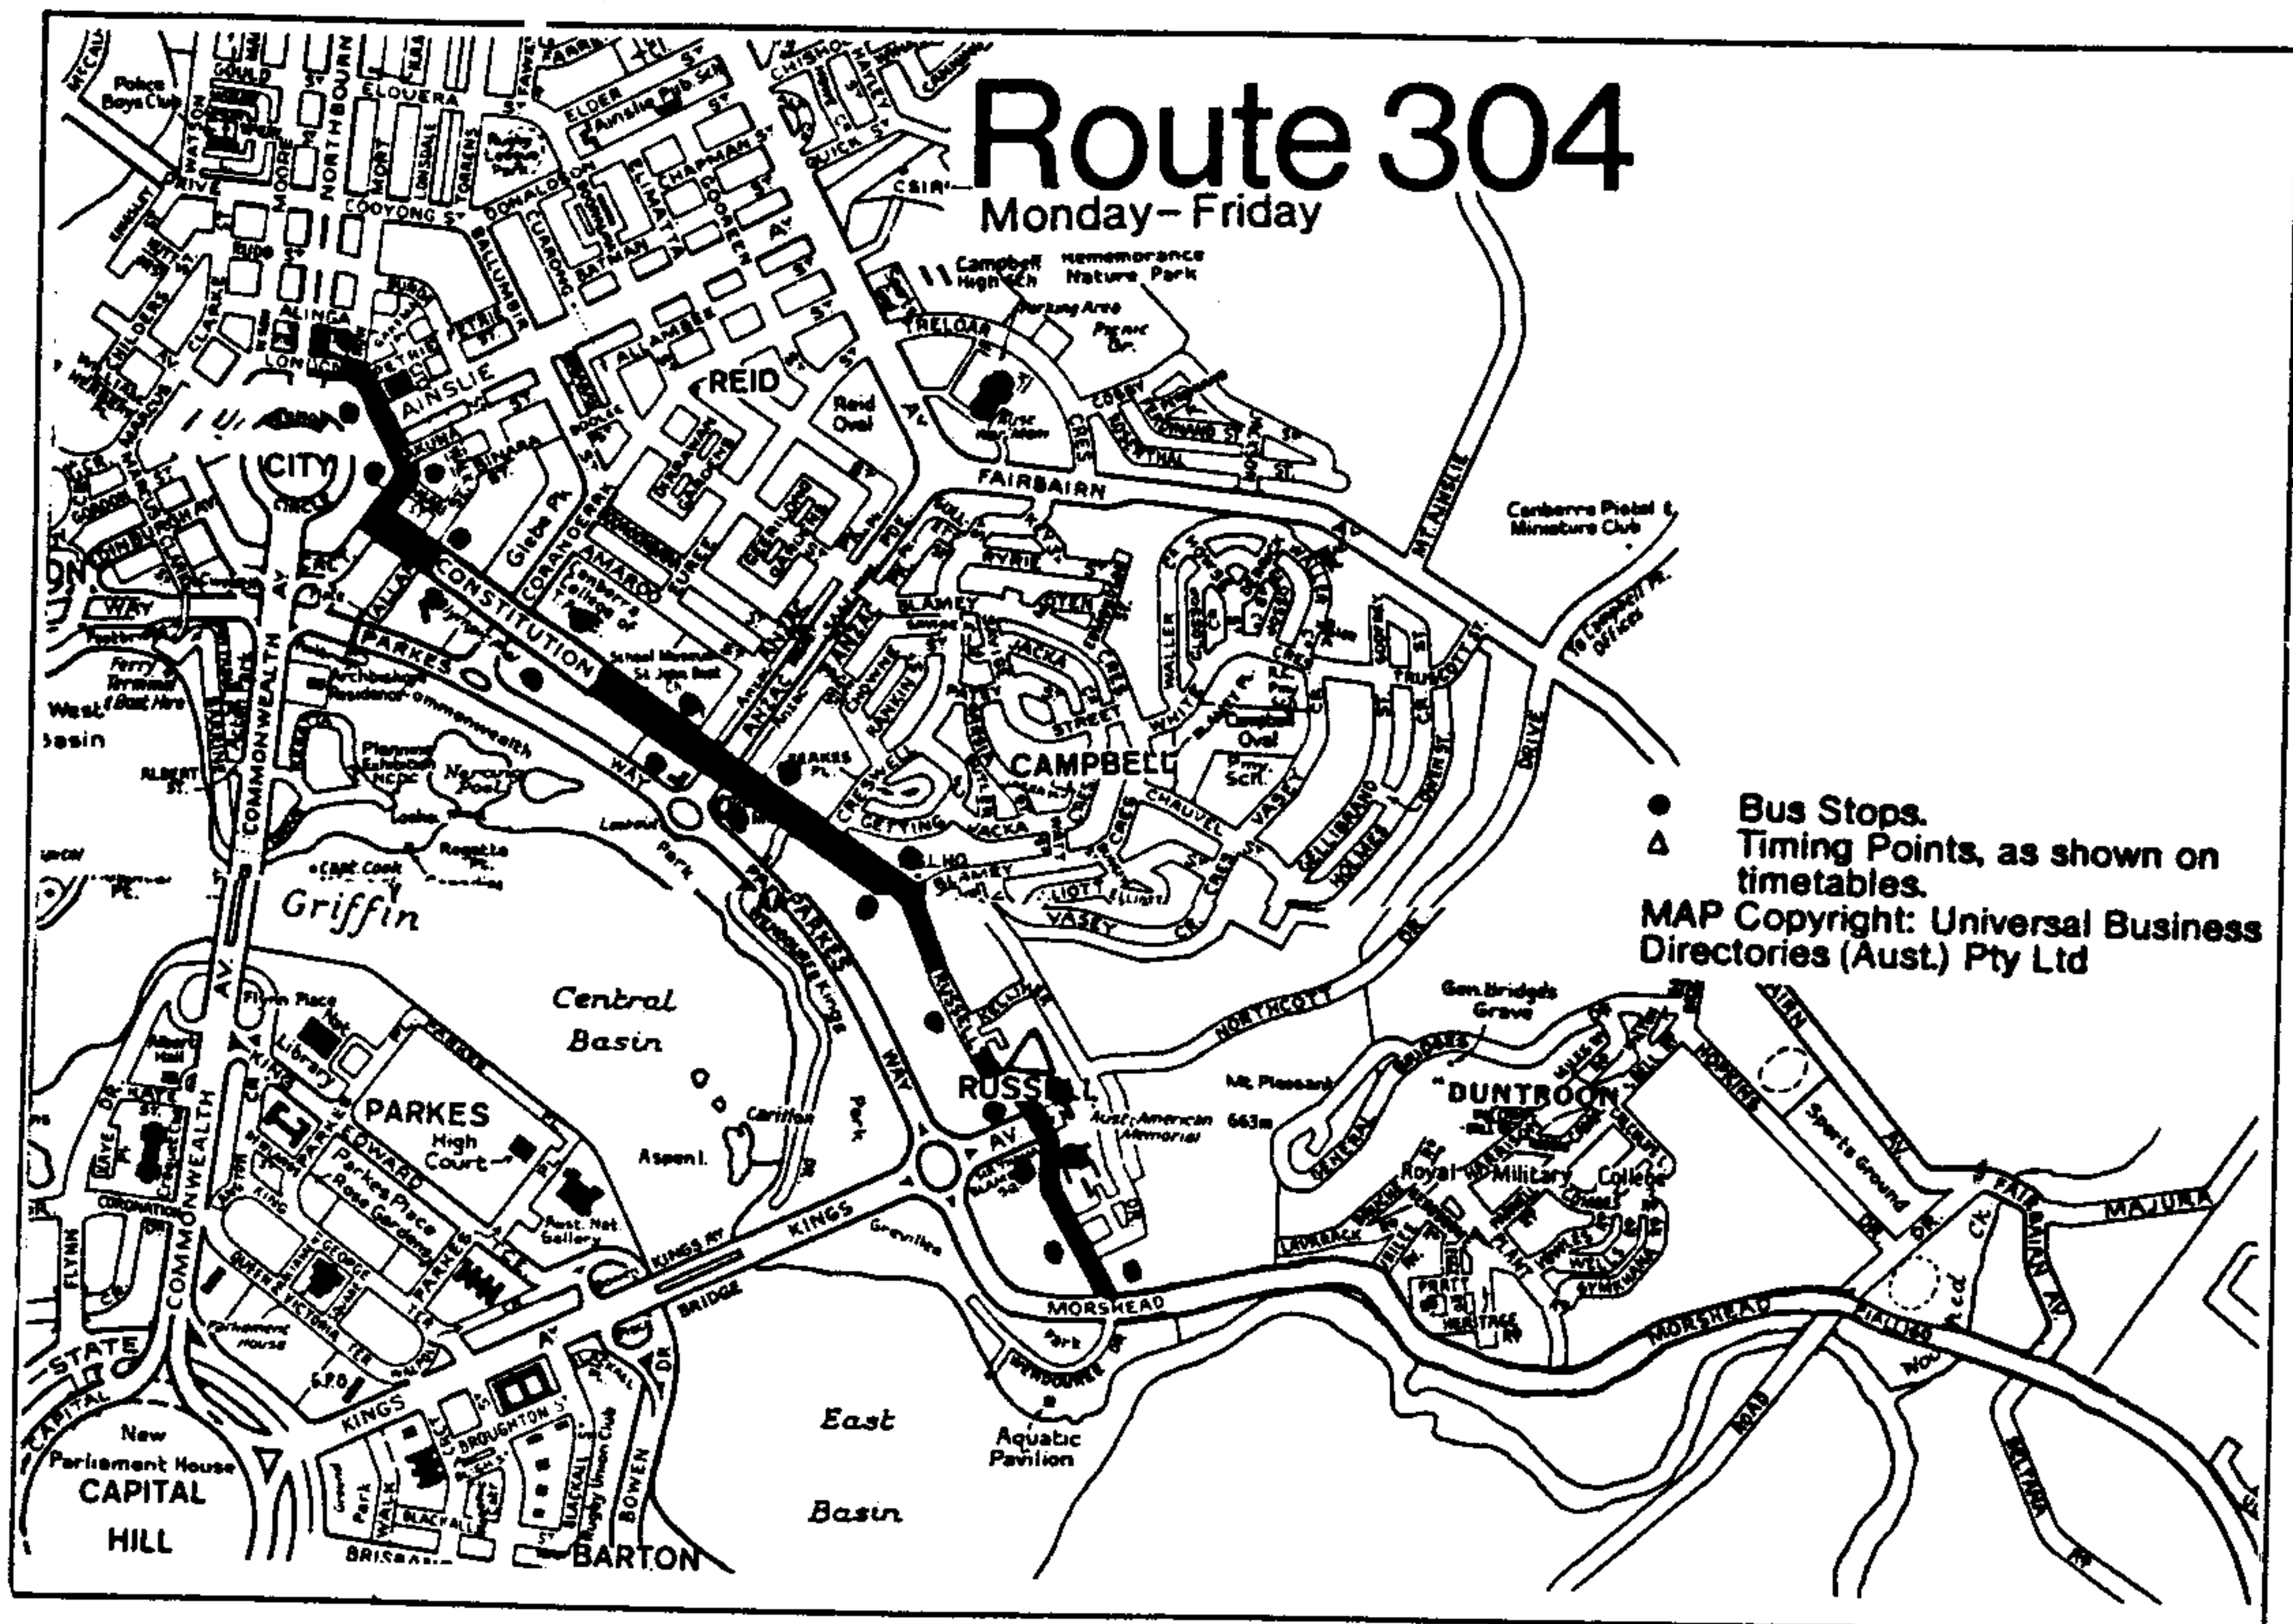

# Route 304

CITY  
**RUSSELL**  
Monday - Friday

## Route 304 Monday to Friday

➔ TO CITY

Route 333 Connections

➔ FROM CITY

Russell Offices (Air Block)	City	Arrive Belconnen	Arrive Woden	Depart Woden	Depart Belconnen	City	Russell Offices (Air Block)
12.13	12.20	12.44	12.46	12.30	12.32	12.48	12.55
12.20	12.27	12.44	12.46	12.45	12.47	1.10	1.17
12.30	12.37	12.59	1.01	1.00	1.02	1.20	1.27
1.43	1.50	2.14	1.16	1.00	1.02	1.25	1.32
				1.15	1.17	1.40	1.47
				1.30	1.32	1.48	1.55