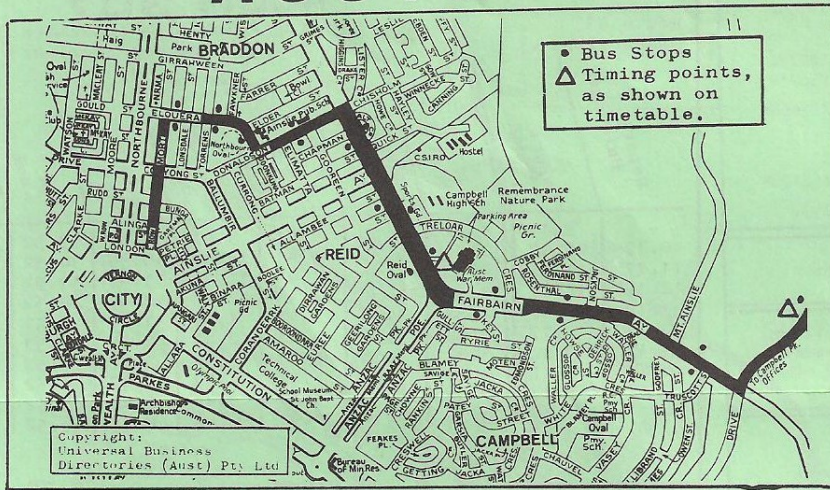

ROUTE 308

SATURDAY AFTERNOON

Route 333 Connections

Route 333 Connections

Depart Belconnen	Depart Woden	City (East Row)	War Memorial	Duntroon Shops	Russell Offices	Campbell Shops	Reid Uniting Church	City	Arrive Woden	Arrive Belconnen
12.47	12.47	1.02	1.07	1.12	1.15	1.18	1.23	1.27	1.44	1.44
1.47	1.47	2.02	2.07	2.12	2.15	2.18	2.23	2.27	2.44	2.44
2.47	2.47	3.02	3.07	3.12	3.15	3.18	3.23	3.27	3.44	3.44
3.47	3.47	4.02	4.07	4.12	4.15	4.18	4.23	4.27	4.44	4.44
4.47	4.47	5.02	5.07	5.12	5.15	5.18	5.23	5.27	5.44	5.44
5.47	5.47	6.02	6.07	6.12	6.15	6.18	6.23	6.27	6.44	6.44
6.47	6.47	7.02	7.07	7.12	7.15	7.18	7.23	7.27	7.44	7.44
7.47	7.47	8.02	8.07	8.12	8.15	8.18	8.23	8.27	8.44	8.44
8.47	8.47	9.02	9.07	9.12	9.15	9.18	9.23	9.27	9.44	9.44
9.47	9.47	10.02	10.07	10.12	10.15	10.18	10.23	10.27	10.44	10.44

No services on Christmas Day, New Year's Day or Good Friday.

ACTION News in the Canberra Times, back page every Wednesday, advises of route, timetable and other service changes.

ROUTE 302

MONDAY to FRIDAY