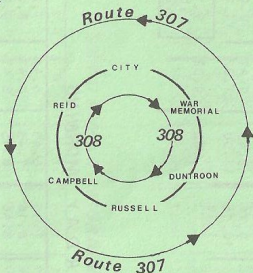

SATURDAY PM, SUNDAY & PUBLIC HOLIDAYS

Routes 307/308 LOOP SERVICE

Serves:
CITY
War Memorial
Duntroon
Russell
Campbell
Reid
CITY

Travels via:-

- East Row
- Mort Street
- Elouera Street
- Donaldson Street
- Limestone Avenue
- Fairbairn Avenue
- General Bridges Drive
- Robert Campbell Road
- Pannell Road
- Fraser Road
- Jubilee Avenue
- Morshead Drive
- Russell Drive
- Blamey Crescent
- Chauvel Street
- Gellibrand Street
- White Crescent
- Blamey Crescent
- Coranderrk Street
- Dookuna Street
- Ainslie Avenue
- Ballumbir Street
- Cooyong Street
- Mort Street
- East Row

DIRECTION OF TRAVEL ROUTE 307

DIRECTION OF TRAVEL ROUTE 308

MONDAY - FRIDAY & SATURDAY AM ONLY

Route 302

CITY
War Memorial
Fairbairn Avenue
CAMPBELL PARK OFFICES

Travels via:-

- East Row
- Mort Street
- Elouera Street
- Donaldson Street
- Limestone Avenue
- Fairbairn Avenue
- Northcott Drive
- to terminus at Campbell Park Offices