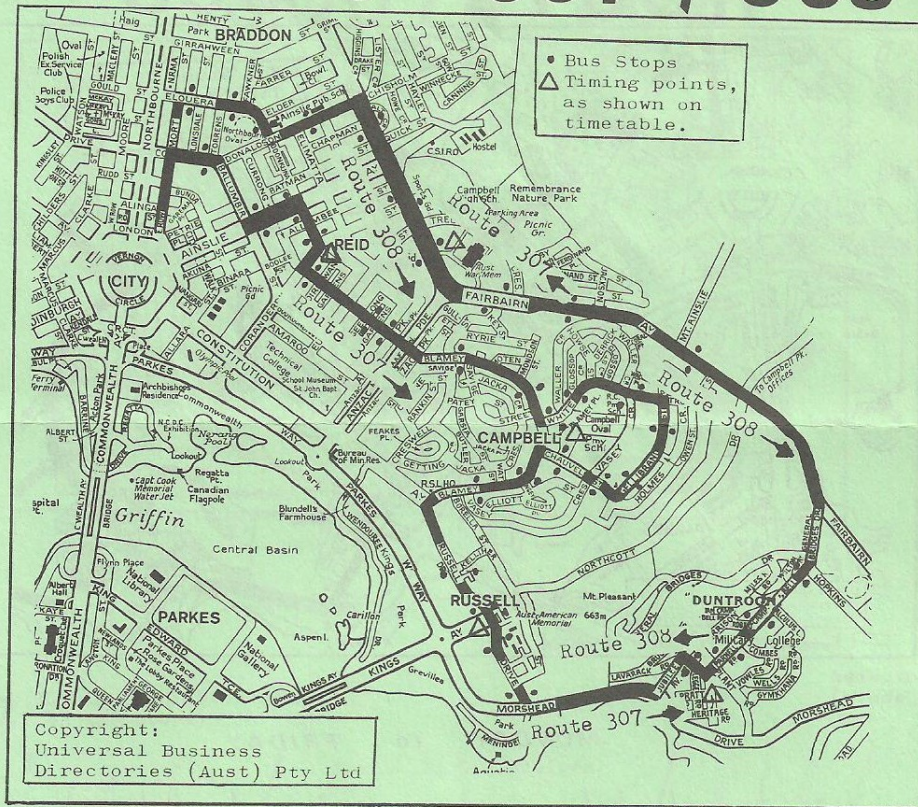

ROUTE'S 307 | 308

ROUTE 307

SATURDAY AFTERNOON

Route 333 Connections

Timing Points (as indicated by Δ on map overleaf)

Route 333 Connections

Depart Belconnen	Depart Woden	City (East Row)	Reid Uniting Church	Campbell Shops	Russell Offices	Duntroon Shops	War Memorial	City	Arrive Woden	Arrive Belconnen
12.17	12.17	12.32	12.36	12.41	12.44	12.47	12.52	12.57	1.14	1.14
1.17	1.17	1.32	1.36	1.41	1.44	1.47	1.52	1.57	2.14	2.14
2.17	2.17	2.32	2.36	2.41	2.44	2.47	2.52	2.57	3.14	2.14
3.17	3.17	3.32	3.36	3.41	3.44	3.47	3.52	3.57	4.14	4.14
4.17	4.17	4.32	4.36	4.41	4.44	4.47	4.52	4.57	5.14	5.14
5.17	5.17	5.32	5.36	5.41	5.44	5.47	5.52	5.57	6.14	6.14
6.17	6.17	6.32	6.36	6.41	6.44	6.47	6.52	6.57	7.14	7.14
7.17	7.17	7.32	7.36	7.41	7.44	7.47	7.52	7.57	8.14	8.14
8.17	8.17	8.32	8.36	8.41	8.44	8.47	8.52	8.57	9.14	9.14
9.17	9.17	9.32	9.36	9.41	9.44	9.47	9.52	9.57	10.14	10.14
10.17	10.17	10.32	10.36	10.41	10.44	10.47	10.52	10.57	11.14	11.14
11.02	11.02	11.20	11.24	11.29	11.32	11.35	11.40	11.45	-	-

ROUTE 308

SATURDAY AFTERNOON

Route 333 Connections

Route 333 Connections

Depart Belconnen	Depart Woden	City (East Row)	War Memorial	Duntroon Shops	Russell Offices	Campbell Shops	Reid Uniting Church	City	Arrive Woden	Arrive Belconnen
12.47	12.47	1.02	1.07	1.12	1.15	1.18	1.23	1.27	1.44	1.44
1.47	1.47	2.02	2.07	2.12	2.15	2.18	2.23	2.27	2.44	2.44
2.47	2.47	3.02	3.07	3.12	3.15	3.18	3.23	3.27	3.44	3.44
3.47	3.47	4.02	4.07	4.12	4.15	4.18	4.23	4.27	4.44	4.44
4.47	4.47	5.02	5.07	5.12	5.15	5.18	5.23	5.27	5.44	5.44
5.47	5.47	6.02	6.07	6.12	6.15	6.18	6.23	6.27	6.44	6.44
6.47	6.47	7.02	7.07	7.12	7.15	7.18	7.23	7.27	7.44	7.44
7.47	7.47	8.02	8.07	8.12	8.15	8.18	8.23	8.27	8.44	8.44
8.47	8.47	9.02	9.07	9.12	9.15	9.18	9.23	9.27	9.44	9.44
9.47	9.47	10.02	10.07	10.12	10.15	10.18	10.23	10.27	10.44	10.44

No services on Christmas Day, New Year's Day or Good Friday.

ACTION News in the Canberra Times, back page every Wednesday, advises of route, timetable and other service changes.