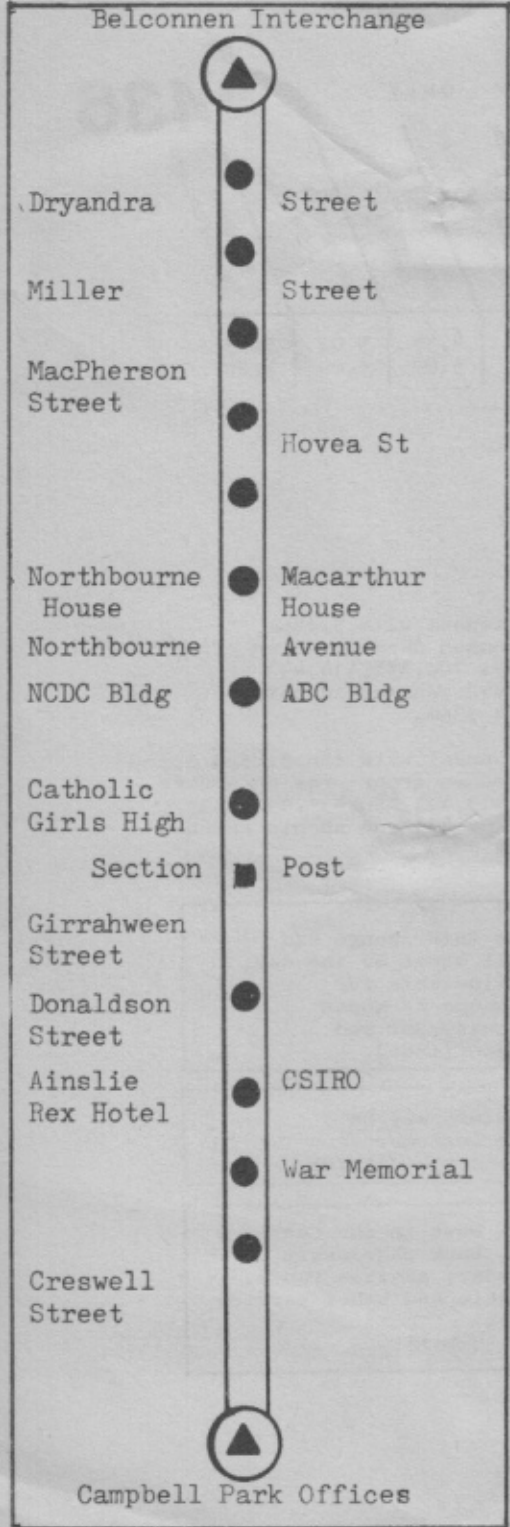

ACTION

ROUTE 436

**BELCONNEN INTERCHANGE
MACARTHUR HOUSE
C.S.I.R.O. (LIMESTONE AVENUE)
WAR MEMORIAL
CAMPBELL PARK OFFICES.**

MONDAY TO FRIDAY ONLY.

Travels via:-
 Belconnen Interchange
 Eastern Valley Way
 Belconnen Way
 Macarthur Avenue
 Wakefield Avenue
 Limestone Avenue
 Fairbairn Avenue
 Northcott Drive
 Campbell Park Offices