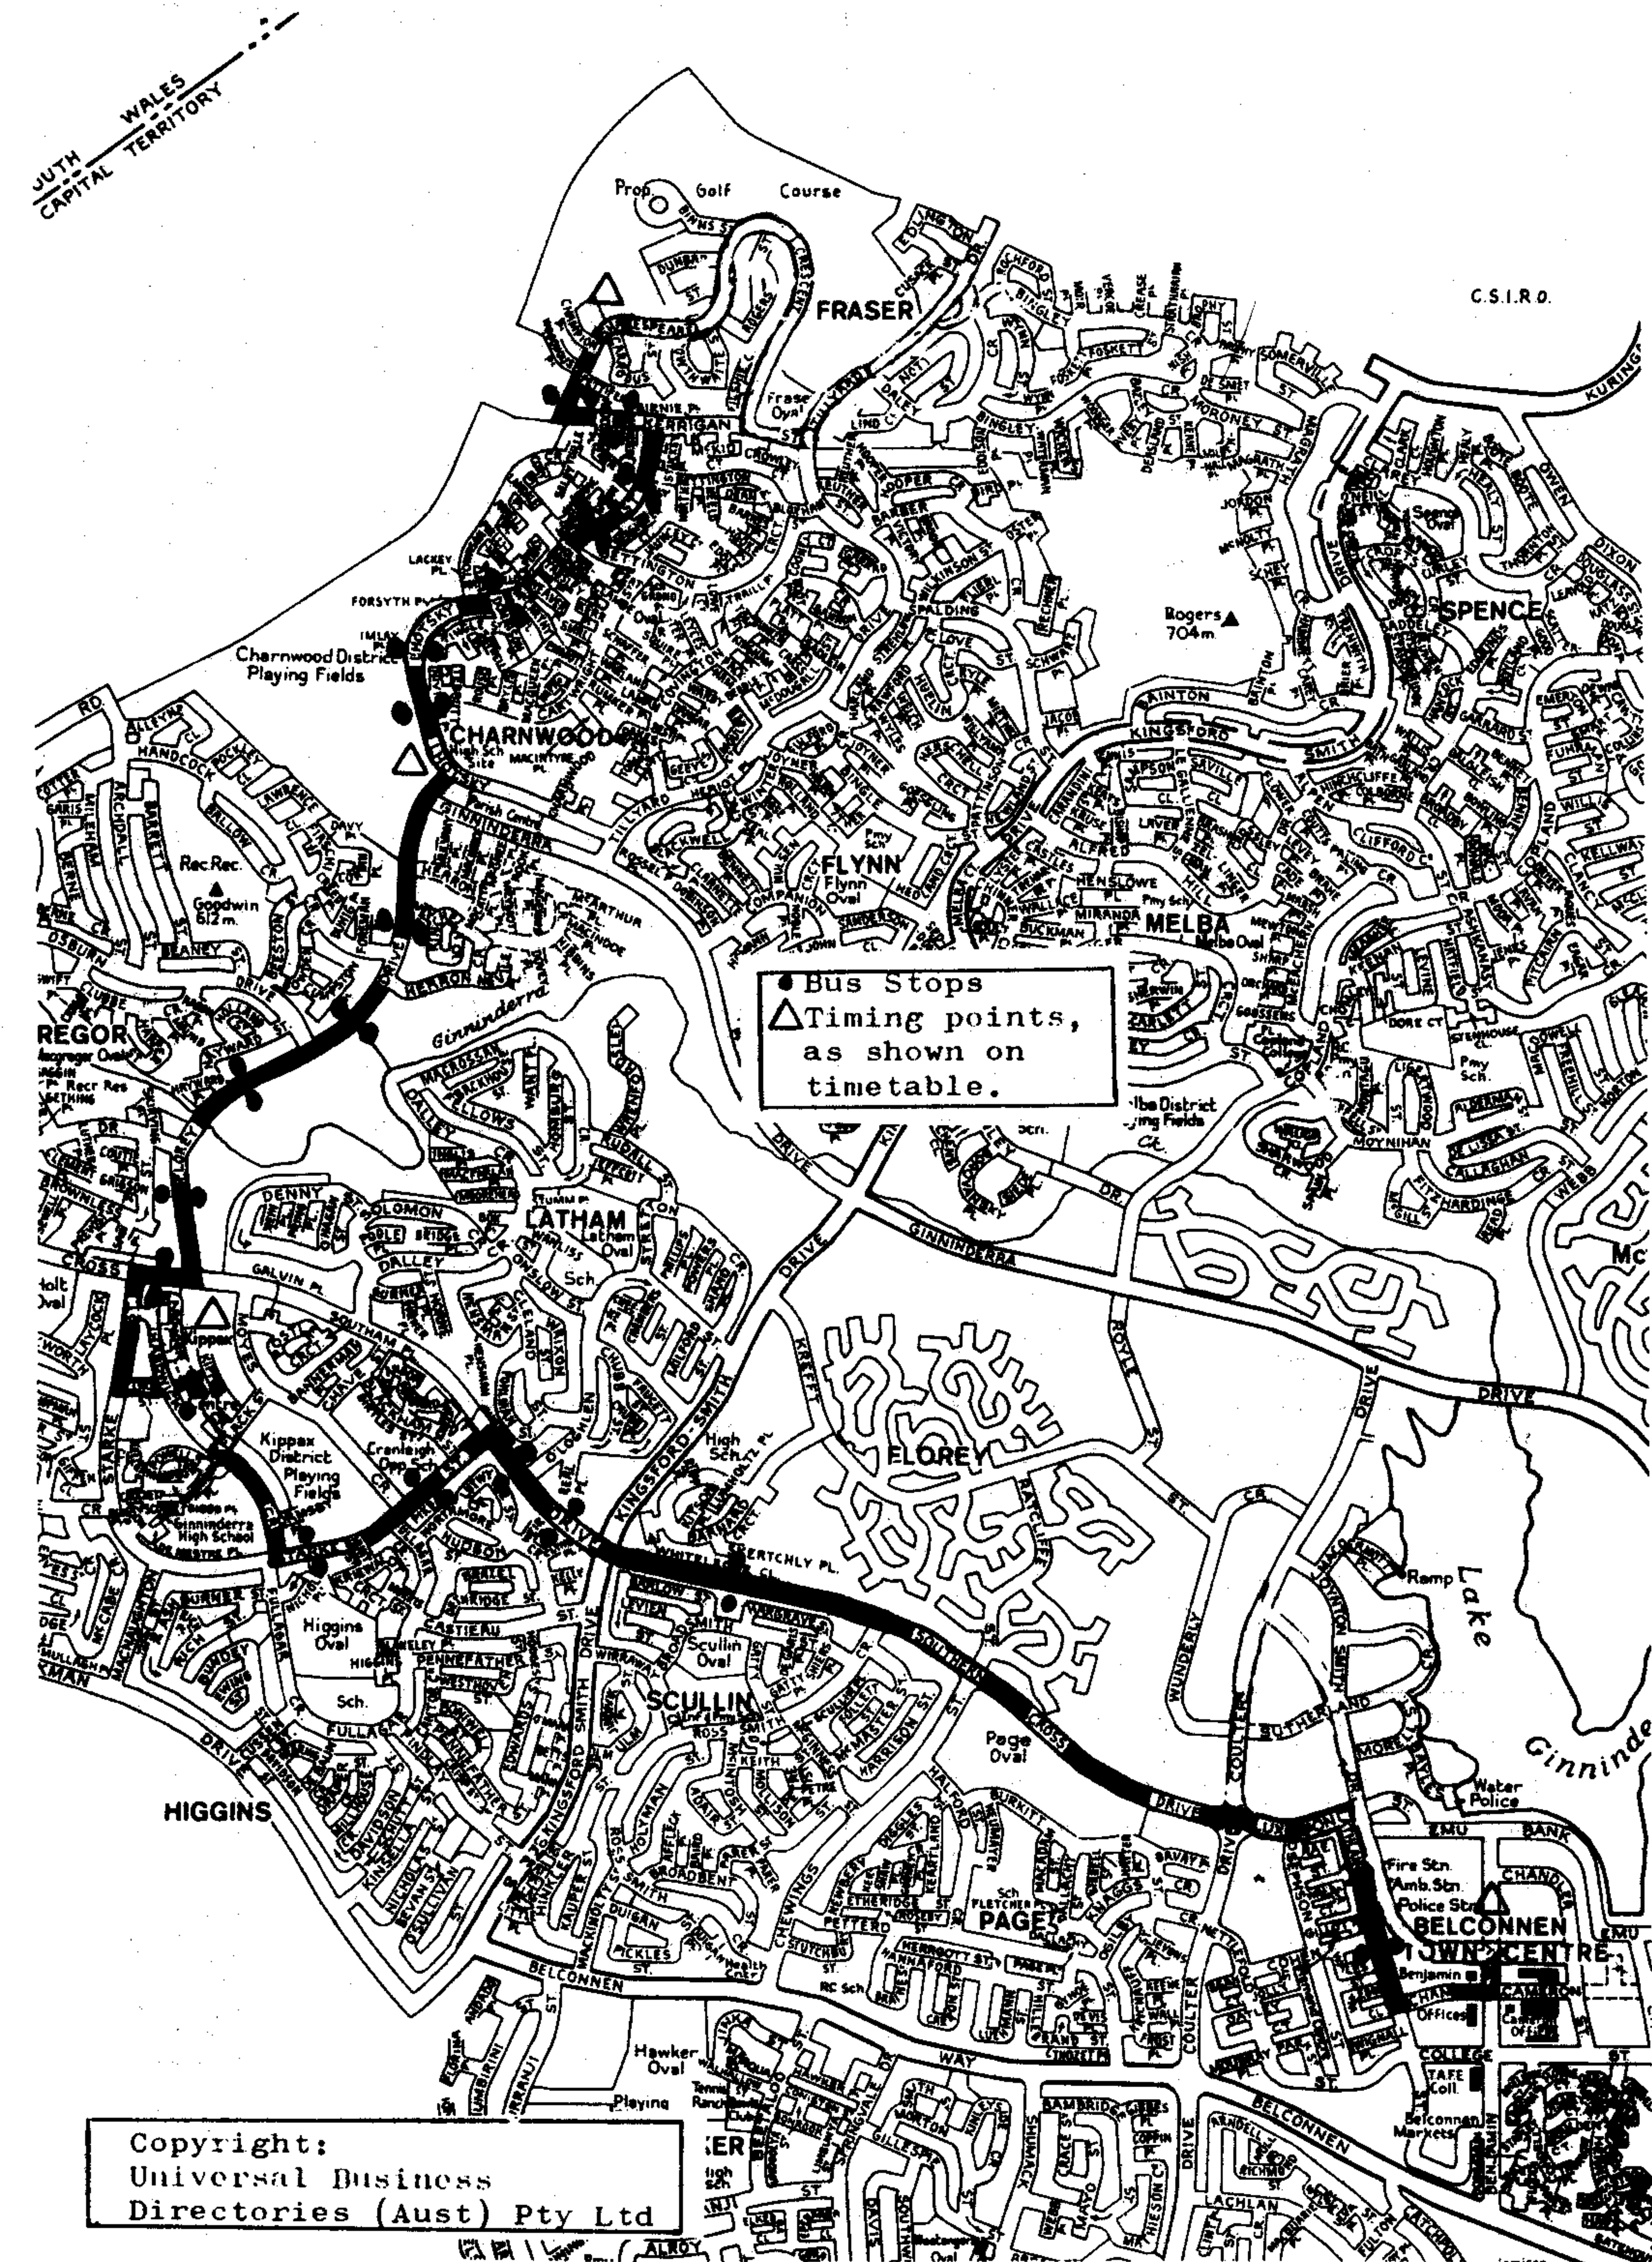

*Weekday business hours only

Printed 15 September 1980

Replaces earlier issues.

Travels via:-
 Benjamin Way
 Chan Street
 Lathlain Street
 Luxton Street
 Southern Cross Drive
 Starke Street
 Hardwick Crescent
 Flack Street
 Hardwick Crescent
 Luke Street
 Starke Street
 Southern Cross Drive
 Florey Drive
 Lhotsky Street
 Kerrigan Street
 Shakespeare Crescent
 to terminus at Cnr
 Shakespeare/Carrodus