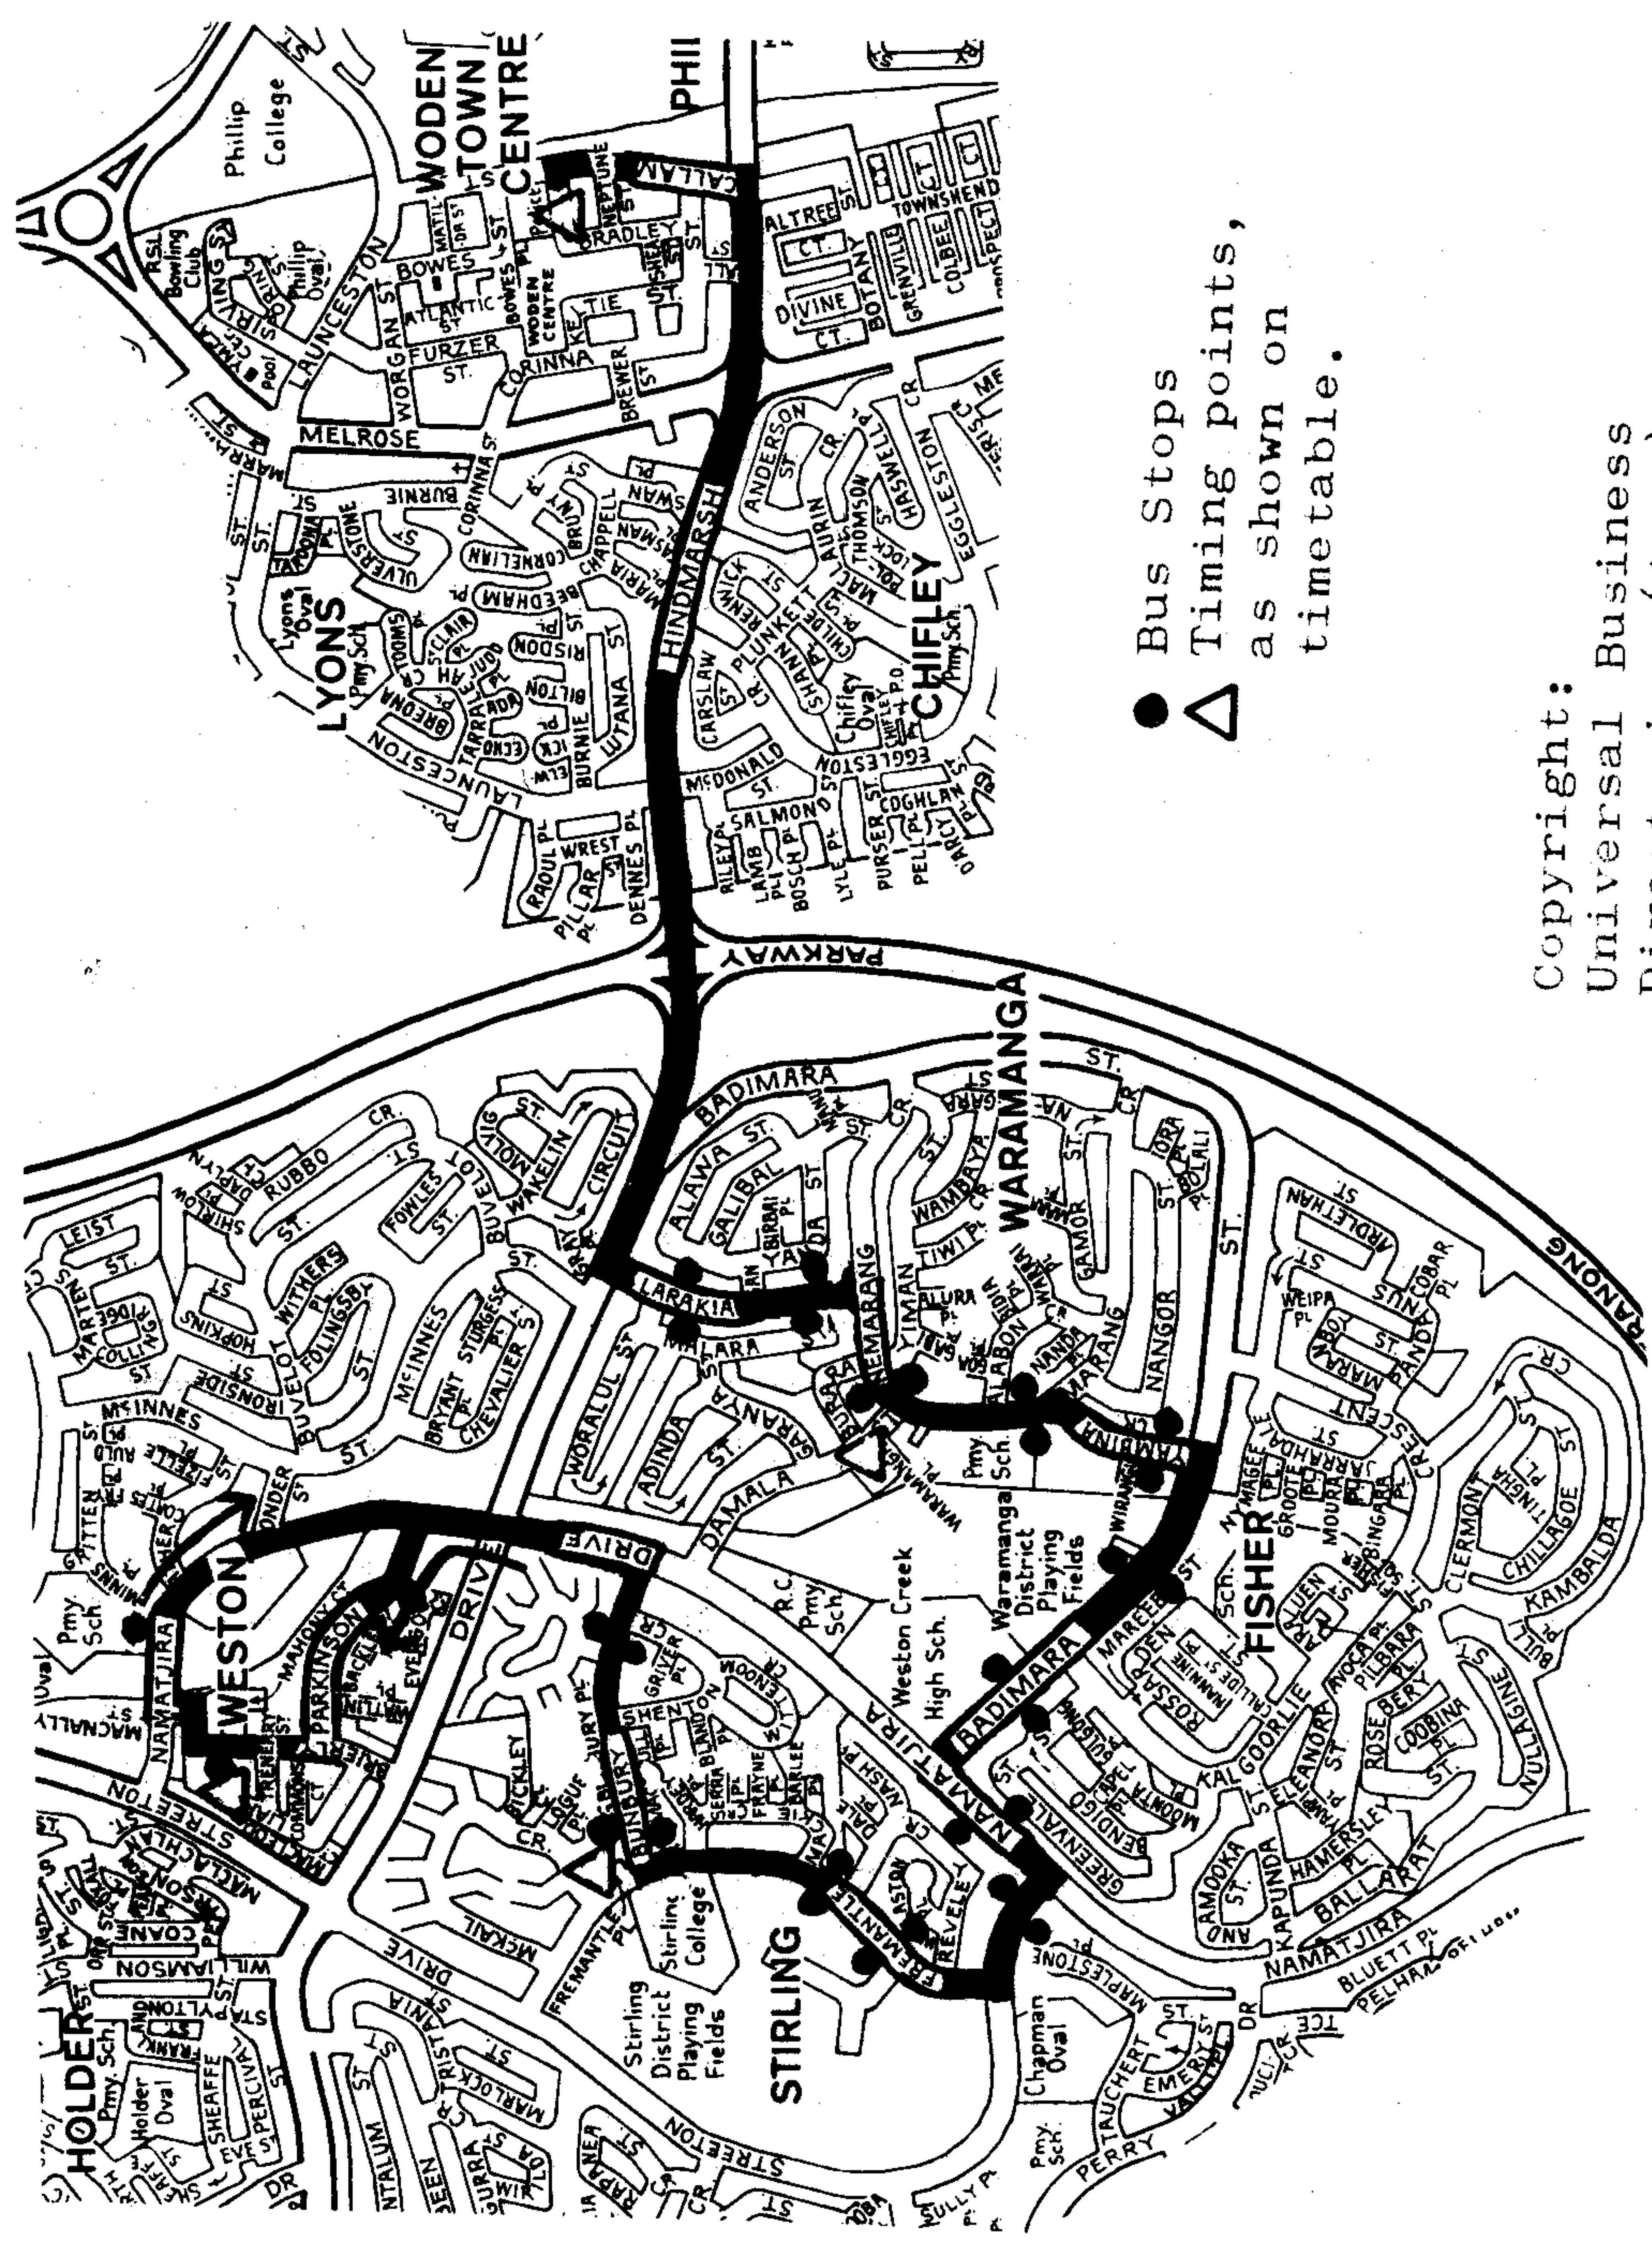

Route 210

**WODEN
INTERCHANGE
Waramanga
Stirling
WESTON CREEK
GROUP CENTRE**

ROUTE 210 SERVES:-
Waramanga Shops
Waramanga Primary School
Weston Creek High School
Stirling College
Coleman Court

● Bus Stops
▲ Timing points,
as shown on
timetable.