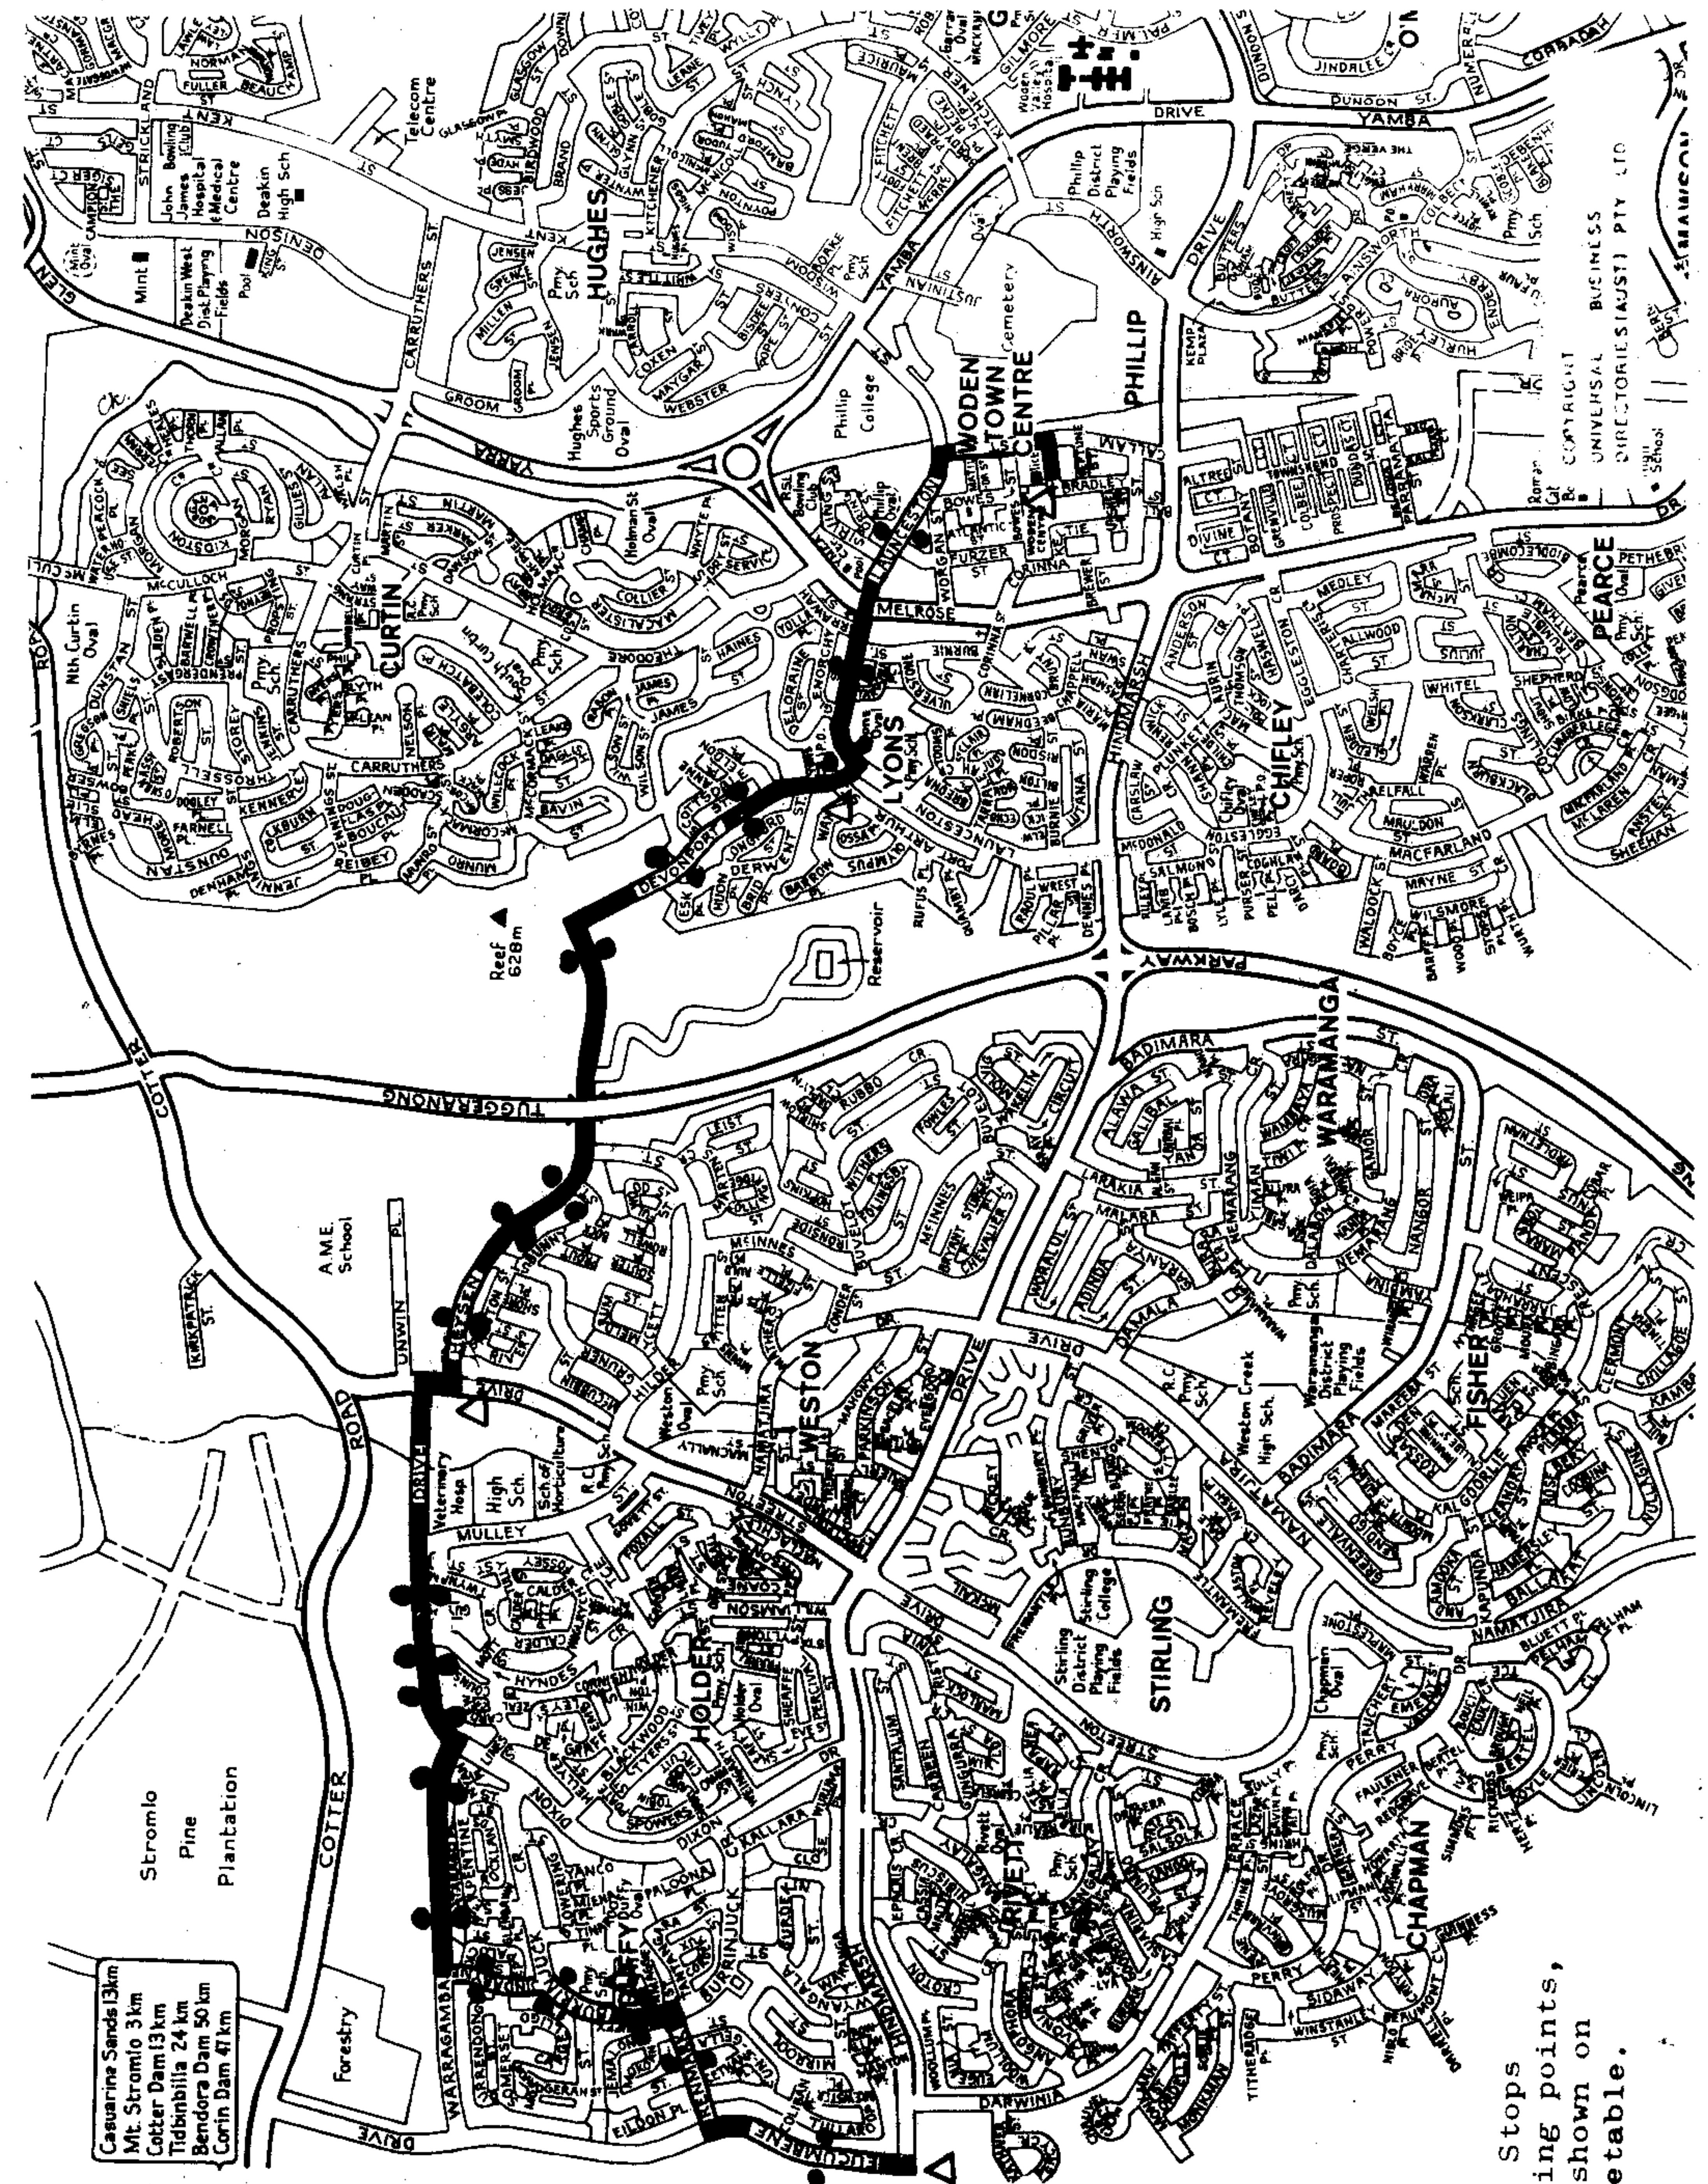

## Route 214

**WODEN INTERCHANGE**  
Lyons  
Weston  
Holder  
DUFFY

**ROUTE 214 SERVES:-**  
Phillip Swimming Pool  
Lyons Shops  
Lyons Primary School  
AME School  
Woden TAFE —  
School of Horticulture  
Police College  
Holder High School  
Duffy Shops  
Duffy Primary School

● Bus Stops  
▲ Timing points,  
as shown on  
timetable.