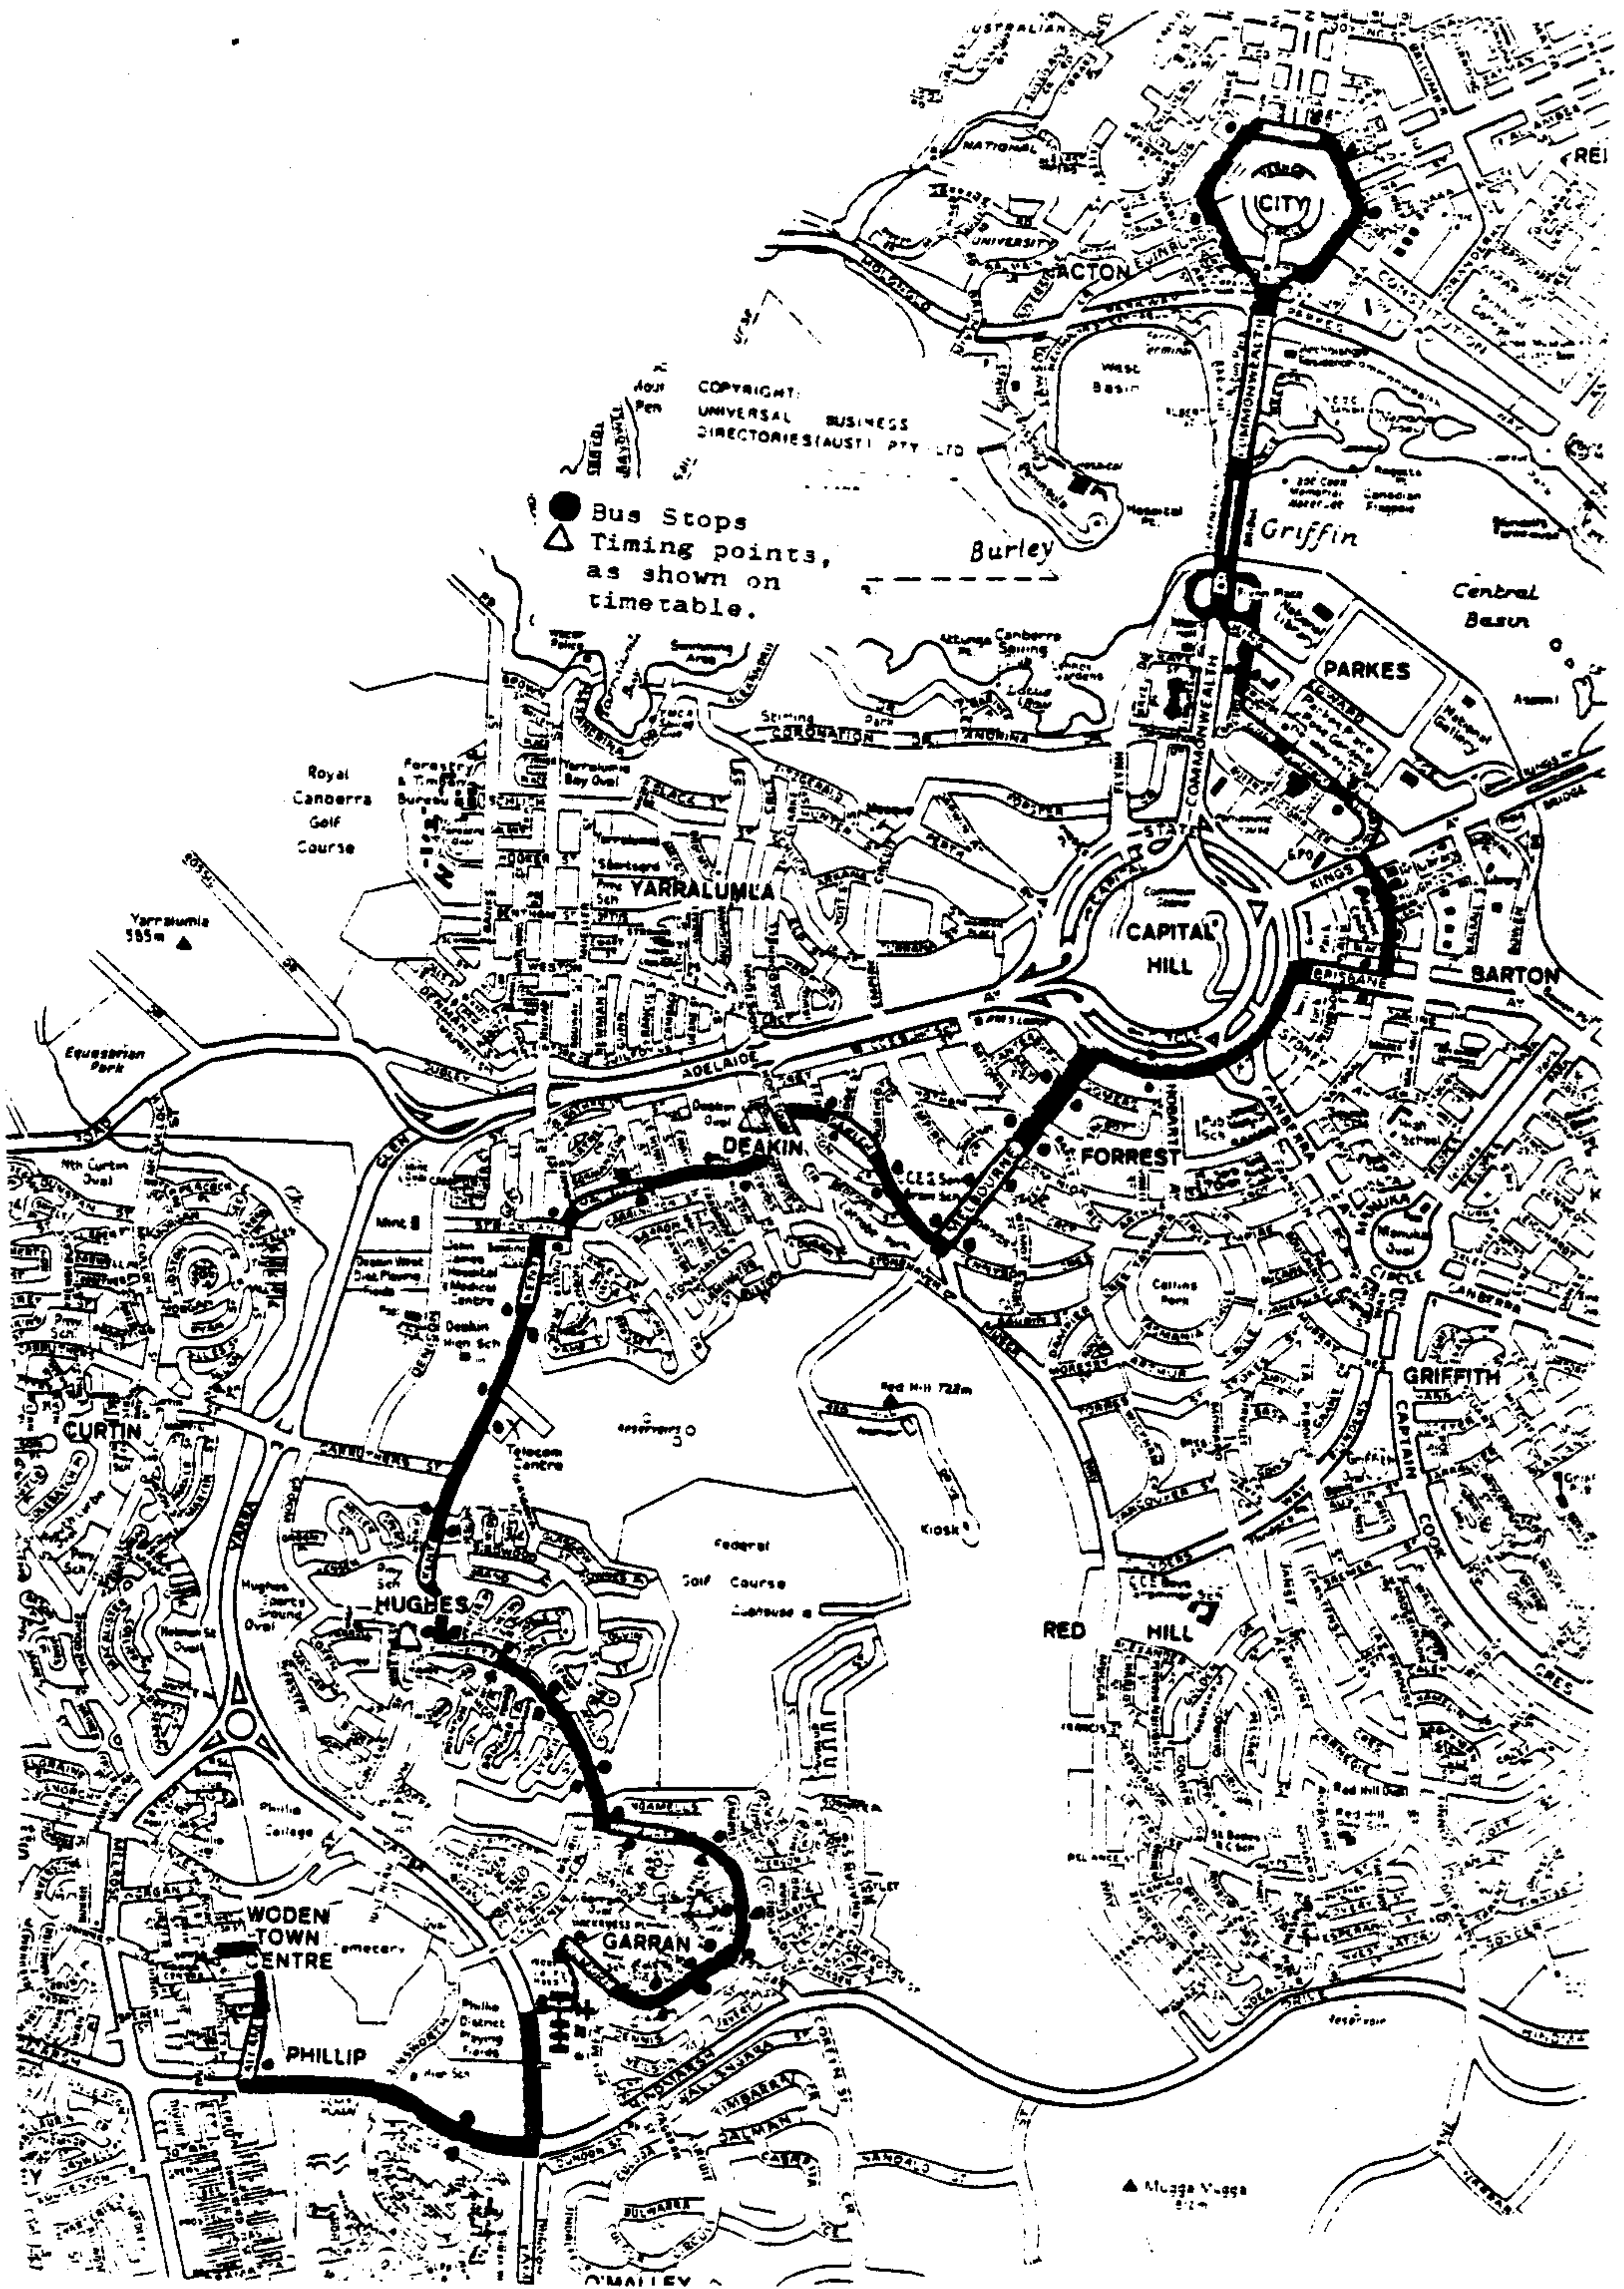

MONDAY TO FRIDAY
For services at other times refer to the Woden Inter-suburban Weekend Timetable