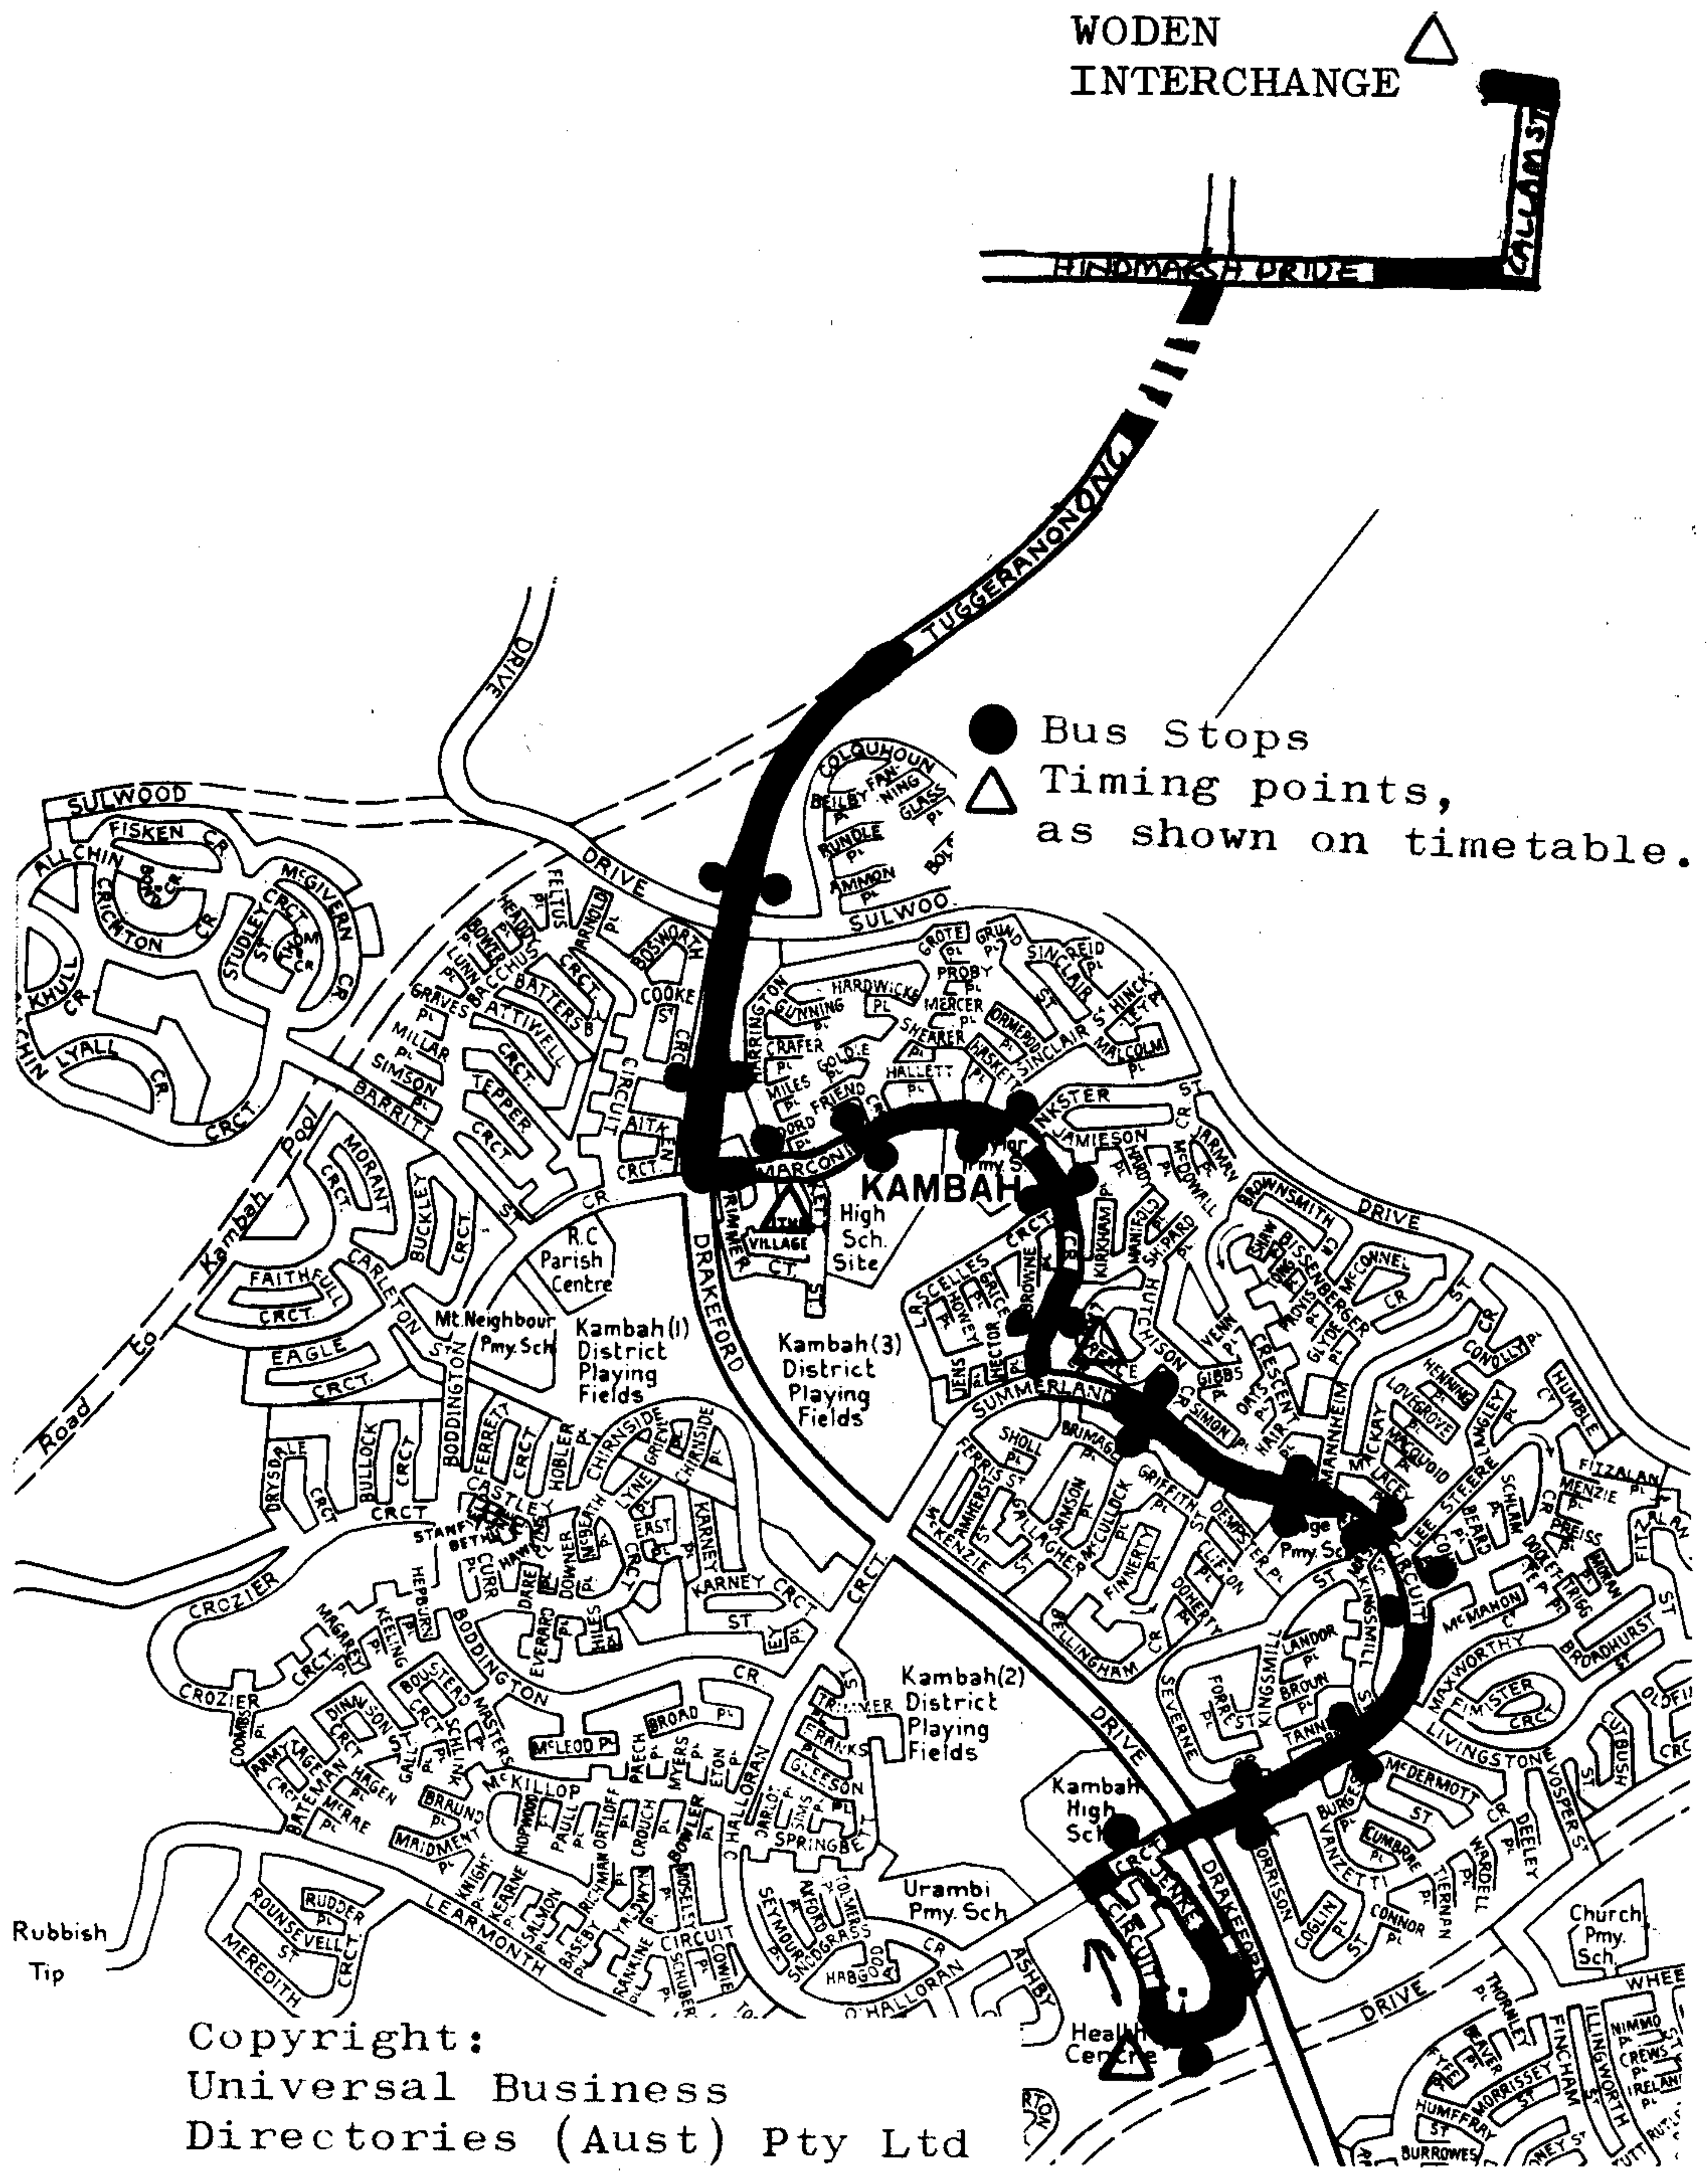

● Bus Stops
△ Timing points,
as shown on timetable.

CASH FARES
(current at 23/1/81 subject to alteration)
ADULT — 50¢ per ride.
CHILD/STUDENT — 25¢ per ride.
PENSIONER — 25¢ per ride.
A trip through or past an interchange = 2 rides.
PREPURCHASED Fare Go rides and Periodical tickets are sold at interchanges and newsagents. They are cheaper than cash.

INFORMATION
Bus Timetables 47 6185
Customer Relations 47 7052
School Bus Services 46 2668*
Lost Property
Belconnen Area 52 0224*
Woden Area 95 5278*
All other areas 95 5222*
*Weekday business hours only.

ACTION OFFICES are located at:
Head Office:
1st Floor, Akuna House, City.
City Interchange:
113 London Circuit, City.
Belconnen Interchange.
Woden Interchange.

As at 17 August 1981
Routes and Timetables may change to better reflect travel needs.
All changes advertised on the back page of the Wednesday Canberra Times.

Copyright:
Universal Business
Directories (Aust) Pty Ltd

MONDAY TO NOON SATURDAY
For services at other times refer to the Tuggeranong Weekend Timetable.