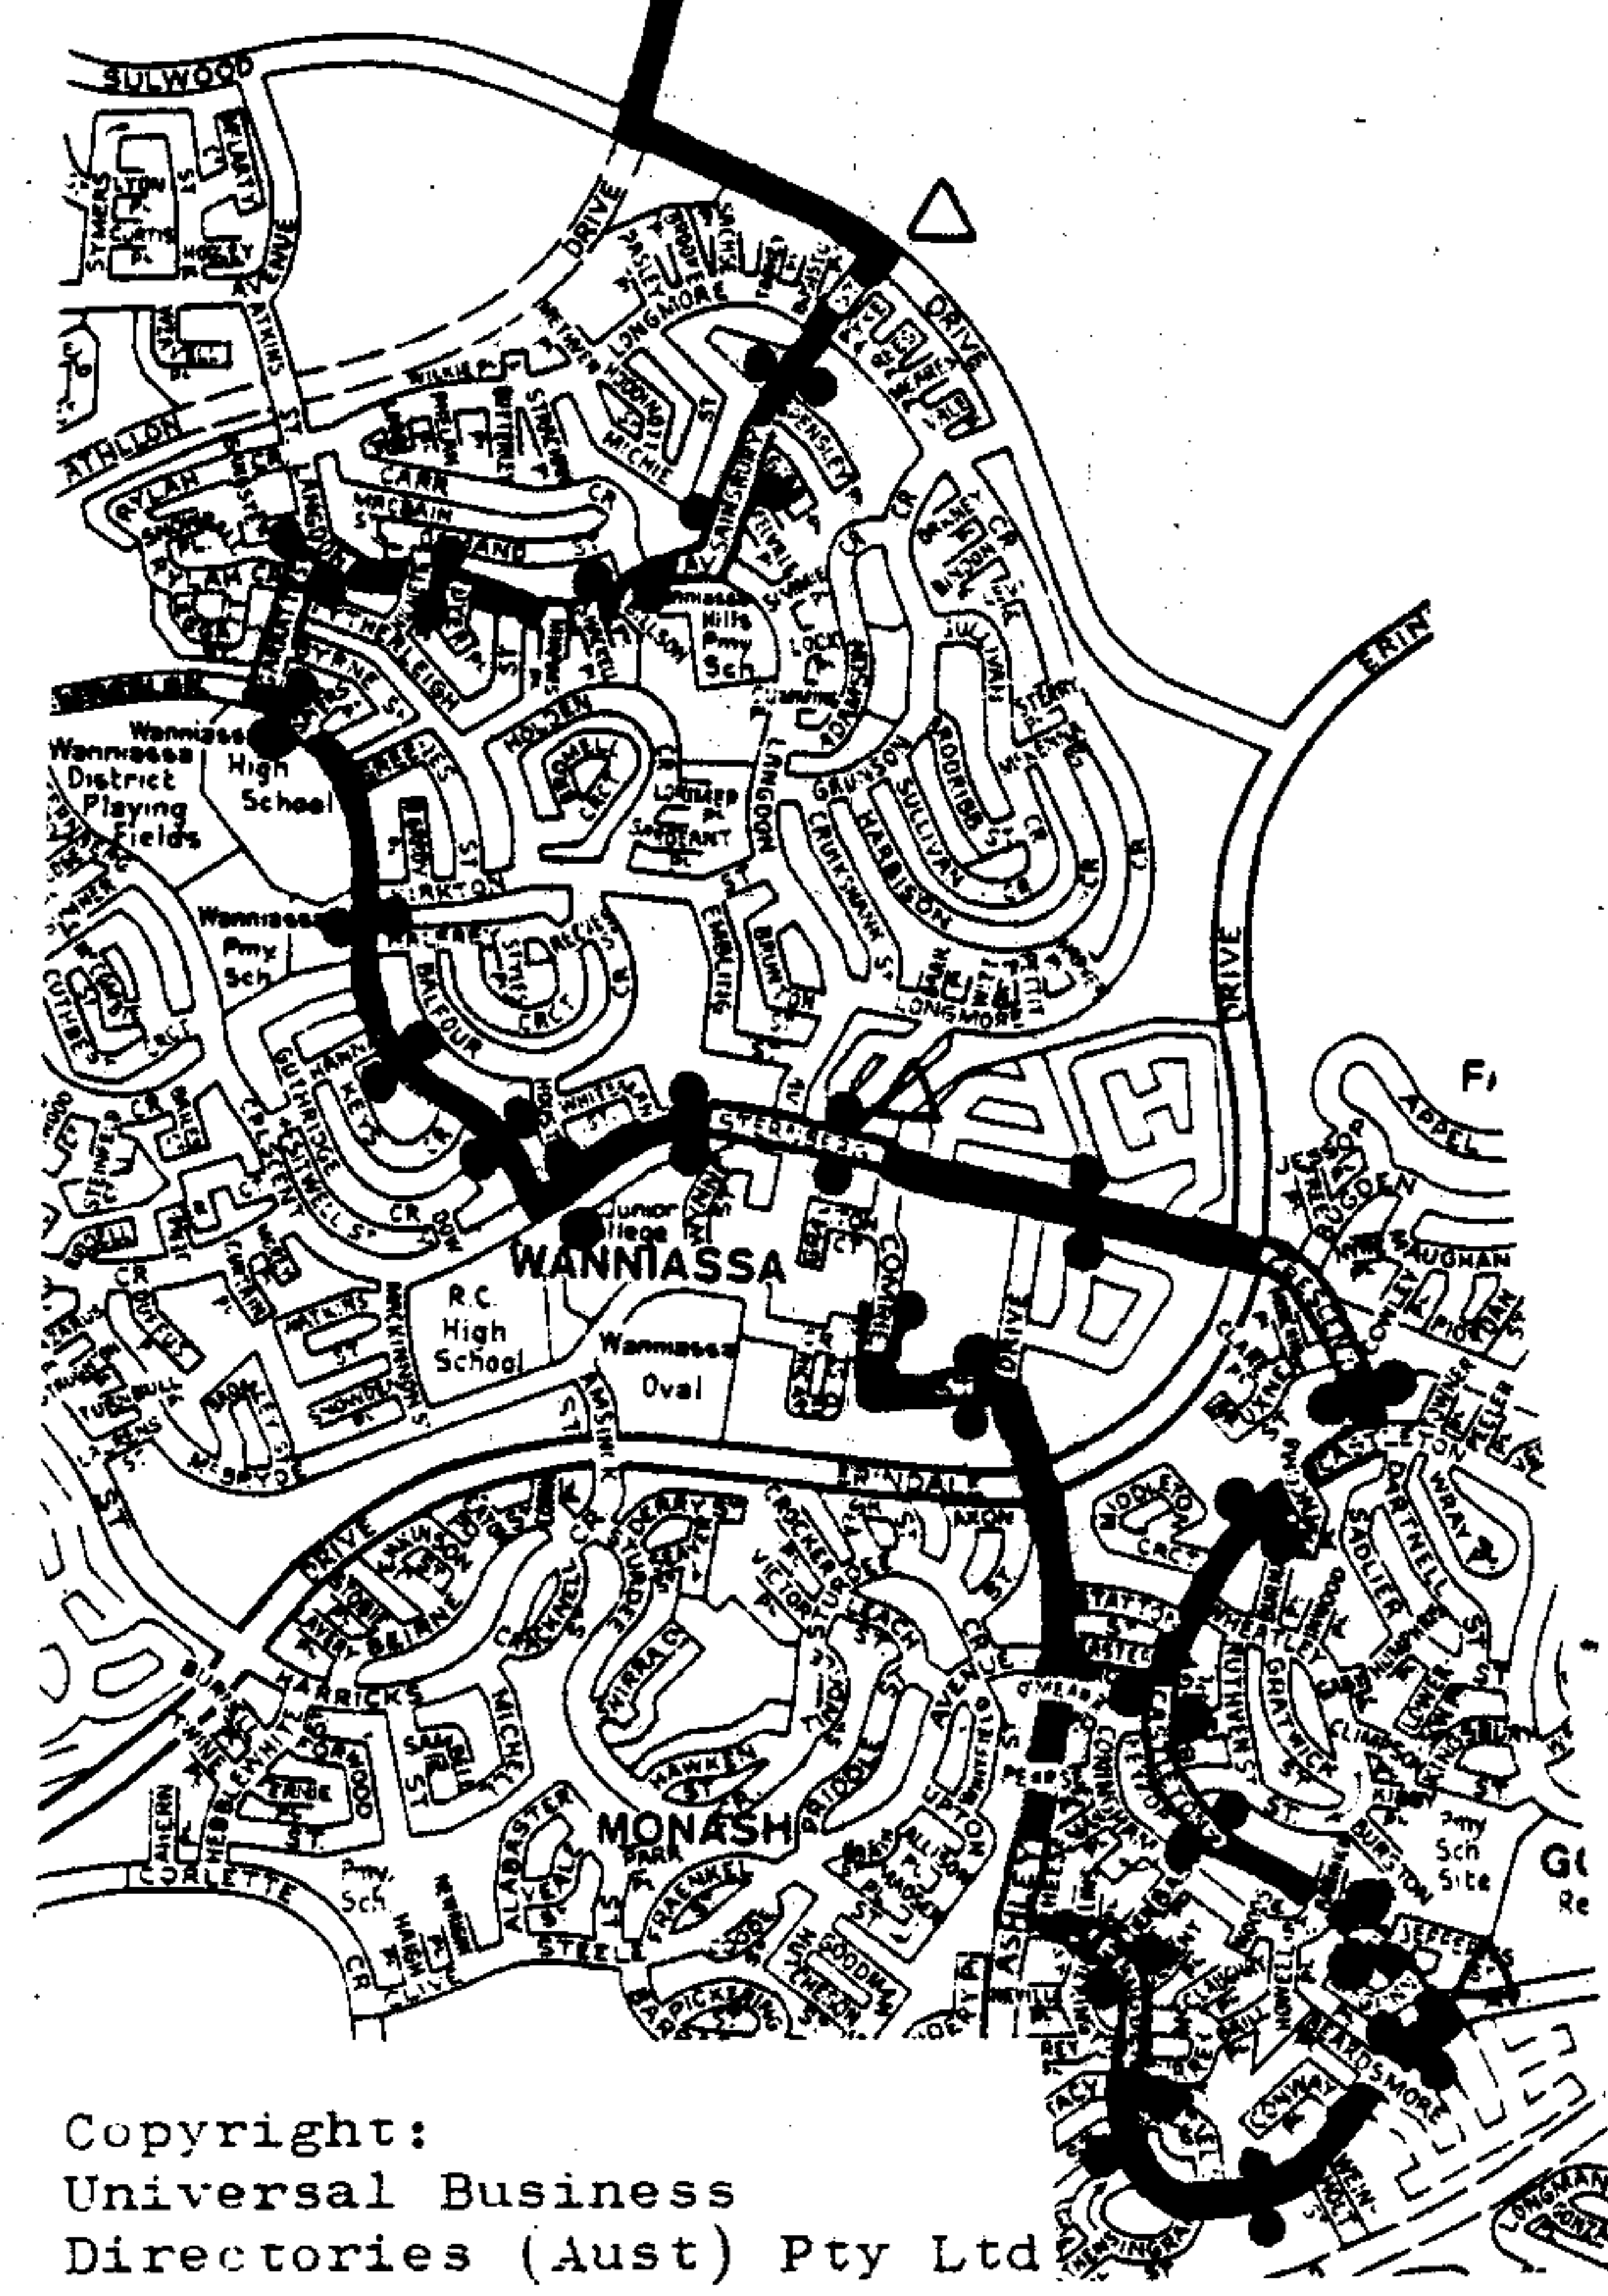

# Route 253

**WODEN  
INTERCHANGE  
Wanniassa  
Gowrie  
ERINDALE  
CENTRE**

● Bus Stops  
△ Timing points,  
as shown on  
timetable.

Copyright:  
Universal Business  
Directories (Aust) Pty Ltd

**ROUTE 253 SERVES:-**  
Wanniassa Hills Primary School  
Wanniassa Shopping Centre  
Wanniassa High School  
Wanniassa Primary School  
Padua High School  
Erindale Centre

**ACTION OFFICES are located at:**  
**Head Office:**  
1st Floor, Akuna House, City.  
**City Interchange:**  
113 London Circuit, City.  
**Belconnen Interchange.**  
**Woden Interchange.**

As at 17 August 1981.  
Routes and Timetables may change to  
better reflect travel needs.  
All changes advertised on the back page of  
the Wednesday Canberra Times.

Area Bus 293 departs at 48 and 18 minutes past the hour until 11.33pm.

	Late shopping nights only				
Route 253	9.05	9.12	9.18	9.24	9.29
	9.33	Area Bus 293			

SATURDAY A.M.

6.03	6.08	6.14	6.20	6.28	6.44	6.59	7.47	8.02	8.18	8.25	8.31	8.37	8.42
7.03	7.08	7.14	7.20	7.28	7.44	7.59	8.47	9.02	9.18	9.25	9.31	9.37	9.42
8.03	8.08	8.14	8.20	8.28	8.44	8.59	9.47	10.02	10.18	10.25	10.31	10.37	10.42
8.33	8.38	8.44	8.50	8.58	9.14	9.29	10.47	11.02	11.18	11.25	11.31	11.37	11.42
9.03	9.08	9.14	9.20	9.28	9.44	9.59	11.17	11.32	11.48	11.55	12.01	12.07	12.12
10.03	10.08	10.14	10.20	10.28	10.44	10.59	11.47	12.02	12.18	12.25	12.31	12.37	12.42
11.03	11.08	11.14	11.20	11.28	11.44	11.59							
12.03	12.08	12.14	12.20	12.28	12.44	12.59							