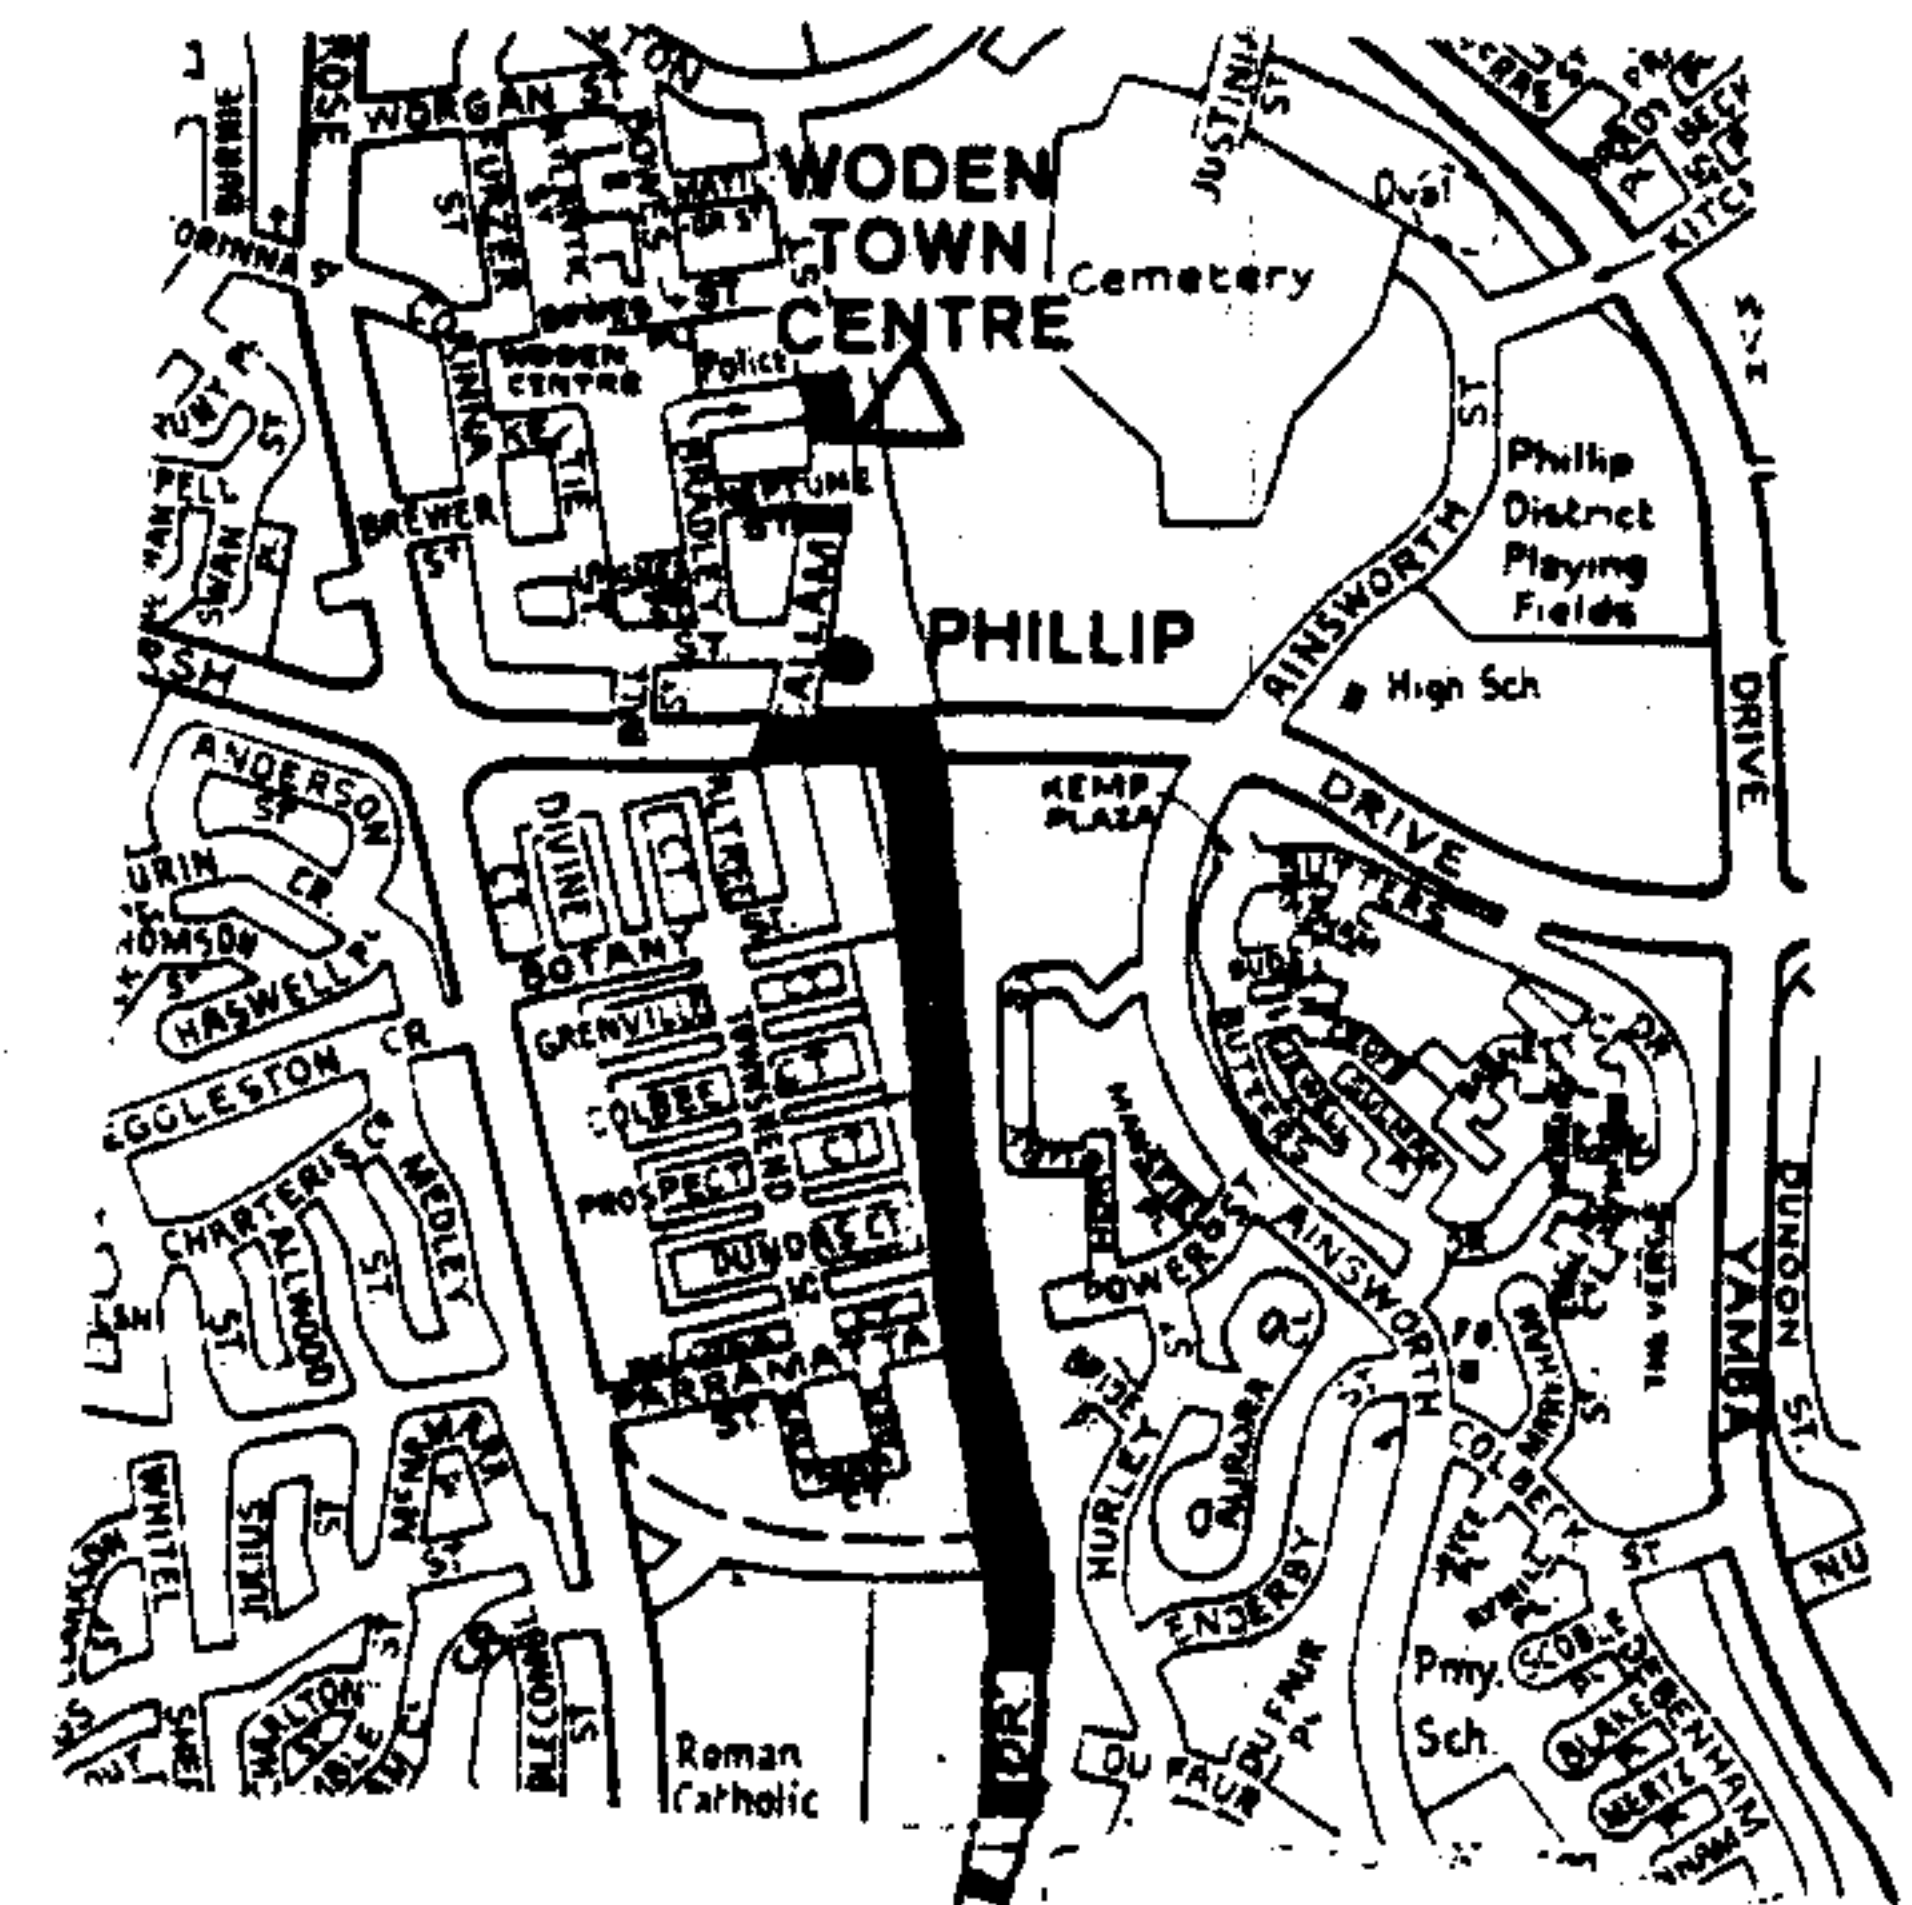

# Route 253

**WODEN  
INTERCHANGE  
Wanniassa  
Gowrie  
ERINDALE  
CENTRE**

● Bus Stops  
△ Timing points,  
as shown on  
timetable.

Copyright:  
Universal Business  
Directories (Aust) Pty Ltd

**ROUTE 253 SERVES:-**  
Wanniassa Hills Primary School  
Wanniassa Shopping Centre  
Wanniassa High School  
Wanniassa Primary School  
Padua High School  
Erindale Centre

Area Bus 293 departs at 48 and 18 minutes past the hour until 11.33pm.

	Late shopping nights only				
Route 253	9.05	9.12	9.18	9.24	9.29
	9.33	Area Bus 293			

SATURDAY A.M.

6.03	6.08	6.14	6.20	6.28	6.44	6.59	7.47	8.02	8.18	8.25	8.31	8.37	8.42
7.03	7.08	7.14	7.20	7.28	7.44	7.59	8.47	9.02	9.18	9.25	9.31	9.37	9.42
8.03	8.08	8.14	8.20	8.28	8.44	8.59	9.47	10.02	10.18	10.25	10.31	10.37	10.42
8.33	8.38	8.44	8.50	8.58	9.14	9.29	10.47	11.02	11.18	11.25	11.31	11.37	11.42
9.03	9.08	9.14	9.20	9.28	9.44	9.59	11.17	11.32	11.48	11.55	12.01	12.07	12.12
10.03	10.08	10.14	10.20	10.28	10.44	10.59	11.47	12.02	12.18	12.25	12.31	12.37	12.42
11.03	11.08	11.14	11.20	11.28	11.44	11.59							
12.03	12.08	12.14	12.20	12.28	12.44	12.59							