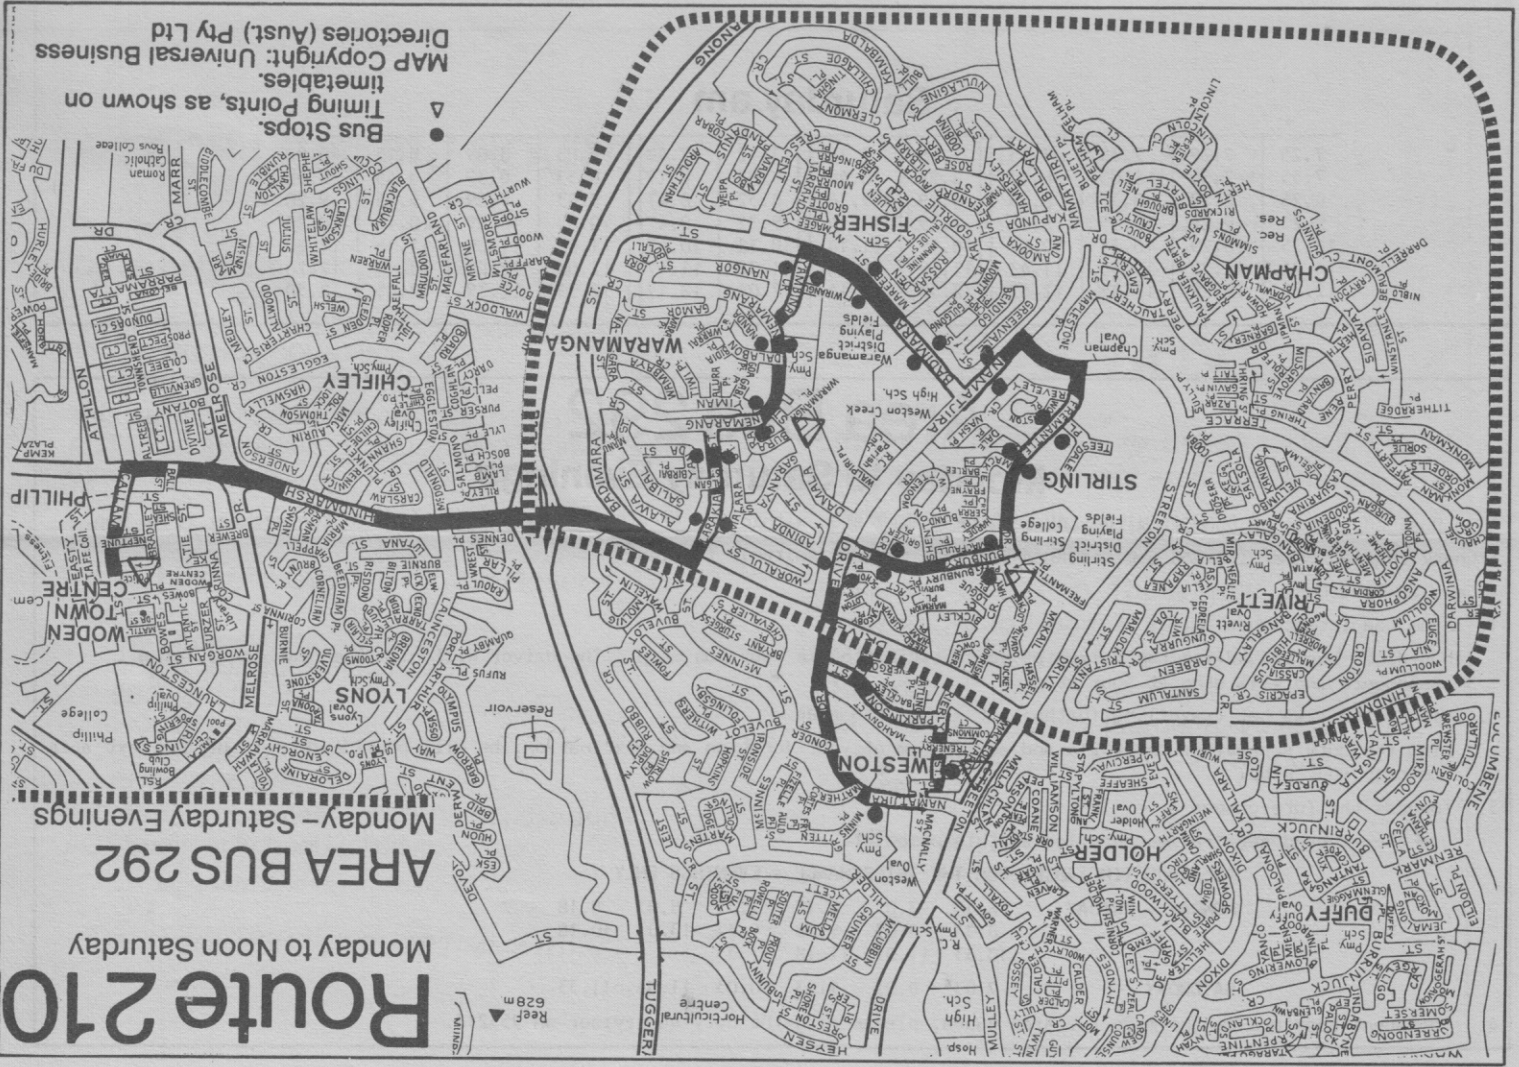

Route 264

WODEN INTERCHANGE

Waramanga

Fisher

Chapman

Rivett

Stirling

COOLEMAN COURT

Saturday pm, Sunday and Public Holidays.