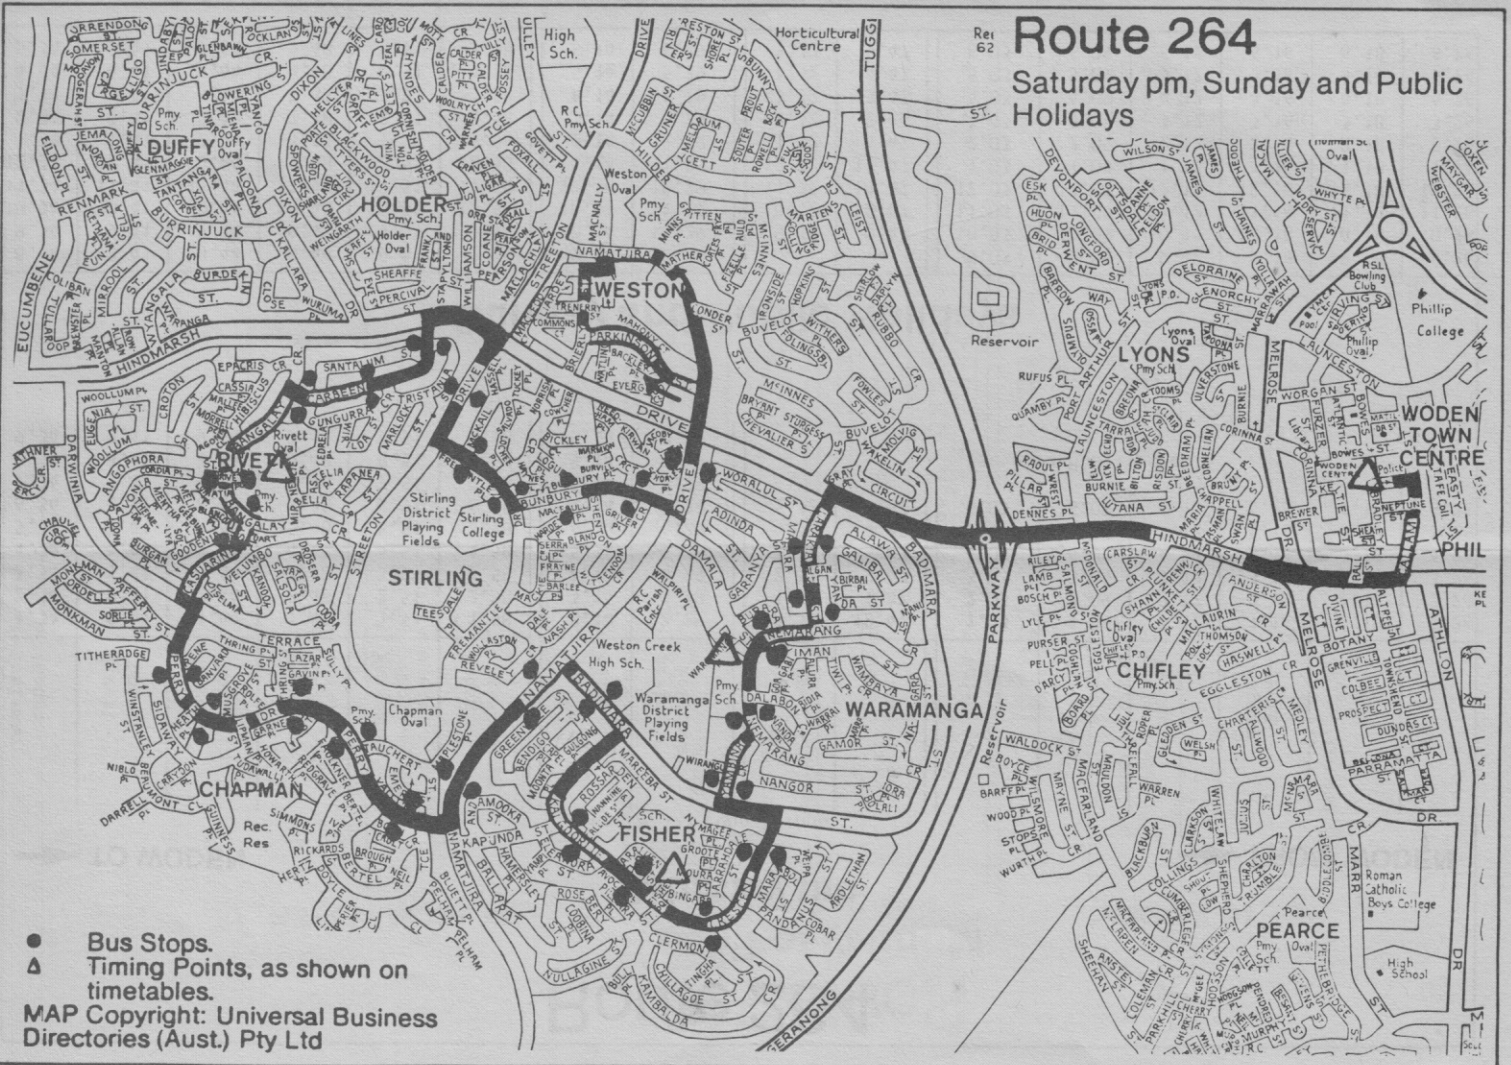

ACTION PRE-PURCHASED TICKETS

We have a variety of pre-purchased tickets to suit your travel needs.

1. Monthly

- providing unlimited travel for a calendar month
- **Cost: $32.00 adult**
  $11.80 concession

2. Quarterly (Concessions only)

- providing unlimited travel for a calendar quarter
- Q1 JAN, FEB, MARCH
  Q2 APRIL, MAY, JUNE
  Q3 JULY, AUG, SEPT
  Q4 OCT, NOV, DEC
- **Cost: $26.00**

3. Day Tripper

- providing unlimited travel for one day
- **Cost: $2.60 adult**
  $1.30 concession

4. Mini Bus Week (Concessions only)

- providing unlimited travel for 7 days (Monday to Sunday)
- **Cost: $3.20**

5. Fare Go Tickets

- single ride tickets in booklets
- Adults /Book of 10/ $5.10
- Child/Students /Book of 10/ $2.30
- Pensioners /Book of 10/ $2.00

Books of 20 and 50 tickets are also available.

Concession travel is available to children up to 15 years, High School students, Tertiary students with ACTION Authority cards and any other persons with an ACTION Authority card.

Fares current at 18.1.84 subject to amendment.