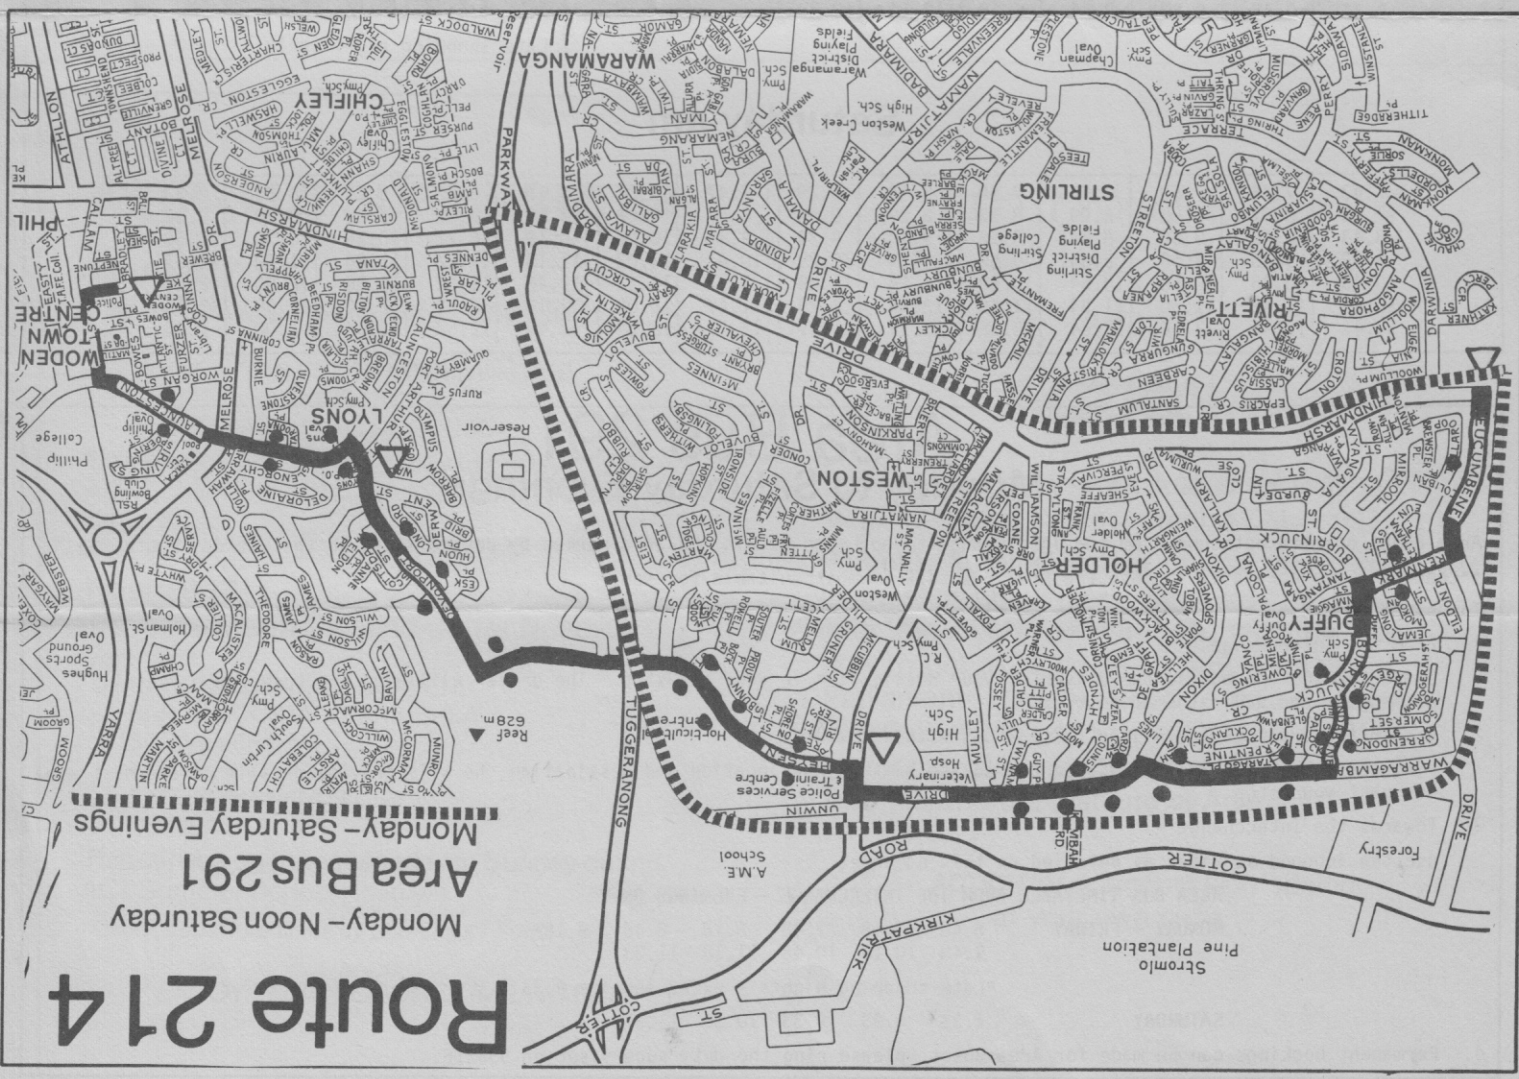

Route 214

Monday - Noon Saturday

Area Bus 291

Monday - Saturday Evenings