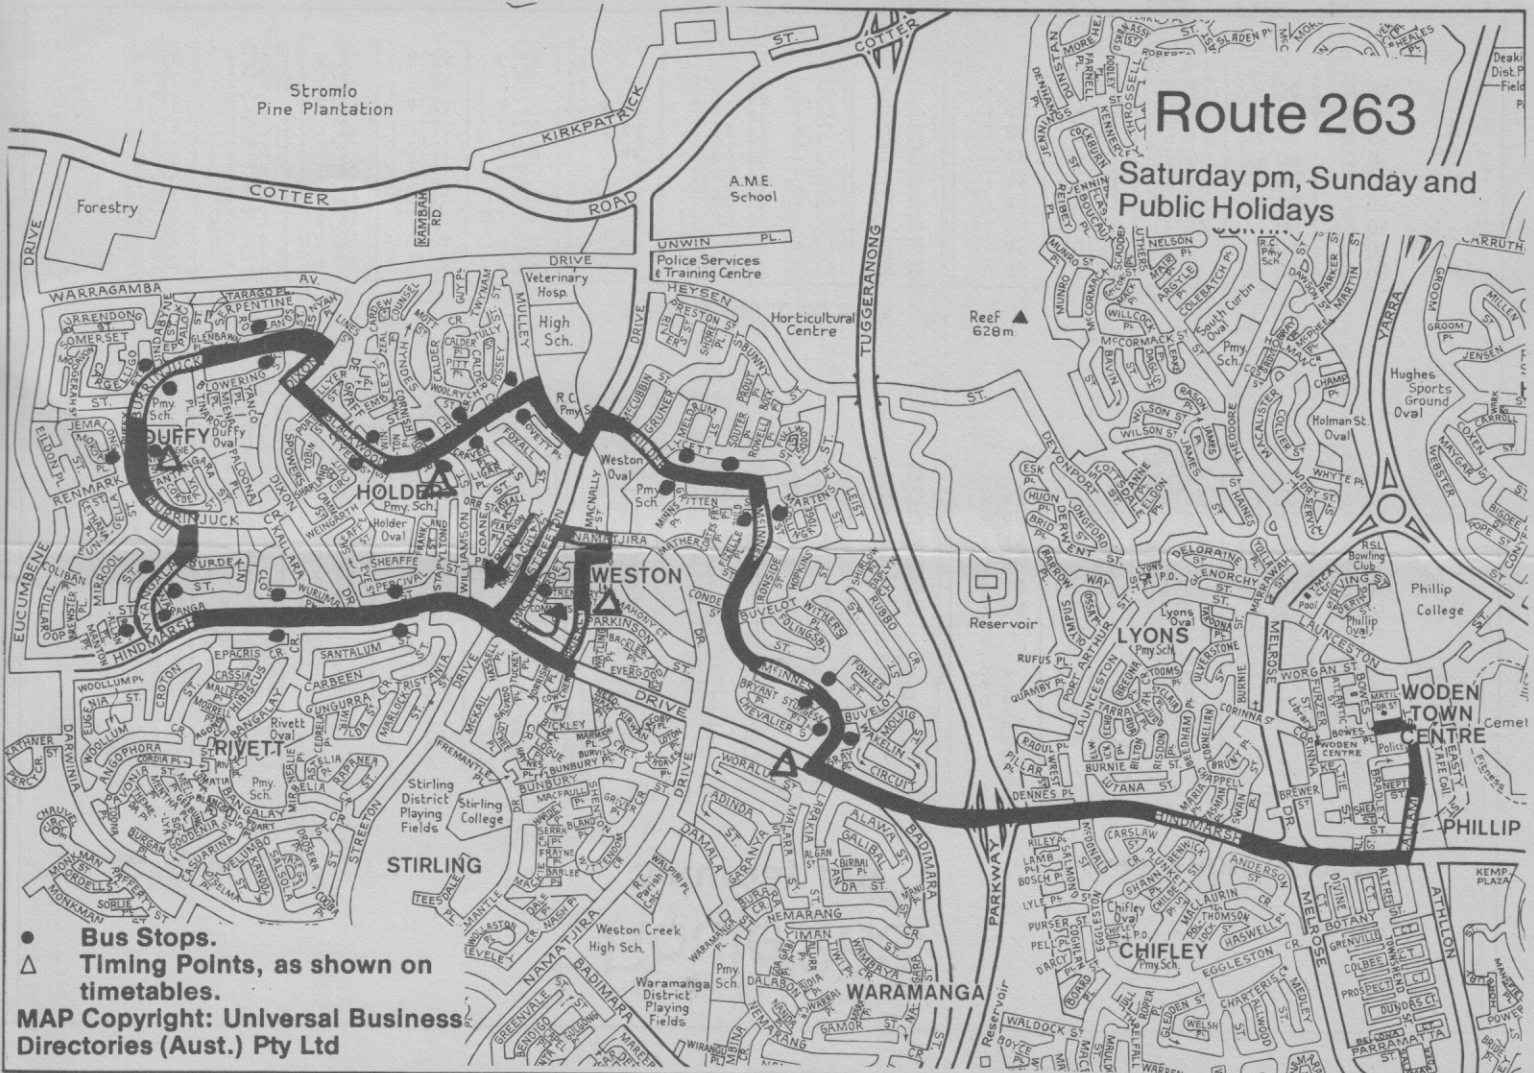

ACTION PRE-PURCHASED TICKETS

We have a variety of pre-purchased tickets to suit your travel needs.

1. **Monthly** — providing unlimited travel for a calendar month
  Cost: $27.00 adult
  $ 9.90 concession
2. **Quarterly (Concessions only)** — providing unlimited travel for a calendar quarter
  Q1 JAN, FEB, MARCH
  Q2 APRIL, MAY, JUNE
  Q3 JULY, AUG, SEPT
  Q4 OCT, NOV, DEC
  Cost: $22.00
3. **Day Tripper** — providing unlimited travel for one day
  Cost: $2.30 adult
  $1.15 concession
4. **Mini Bus Week (Concessions only)** — providing unlimited travel for 7 days (Monday to Sunday)
  Cost: $2.80
5. **Fare Go Tickets** — single ride tickets in booklets
  Adults (Book of 10) $4.60
  Child/Students (Book of 10) $2.10
  Pensioners (Book of 10) $1.80

Books of 20 and 50 tickets are also available.

Concession travel is available to children up to 15 years, High School students, Tertiary students with ACTION Authority cards and any other persons with an ACTION Authority card.

Fares current at 2.2.82 subject to amendment.