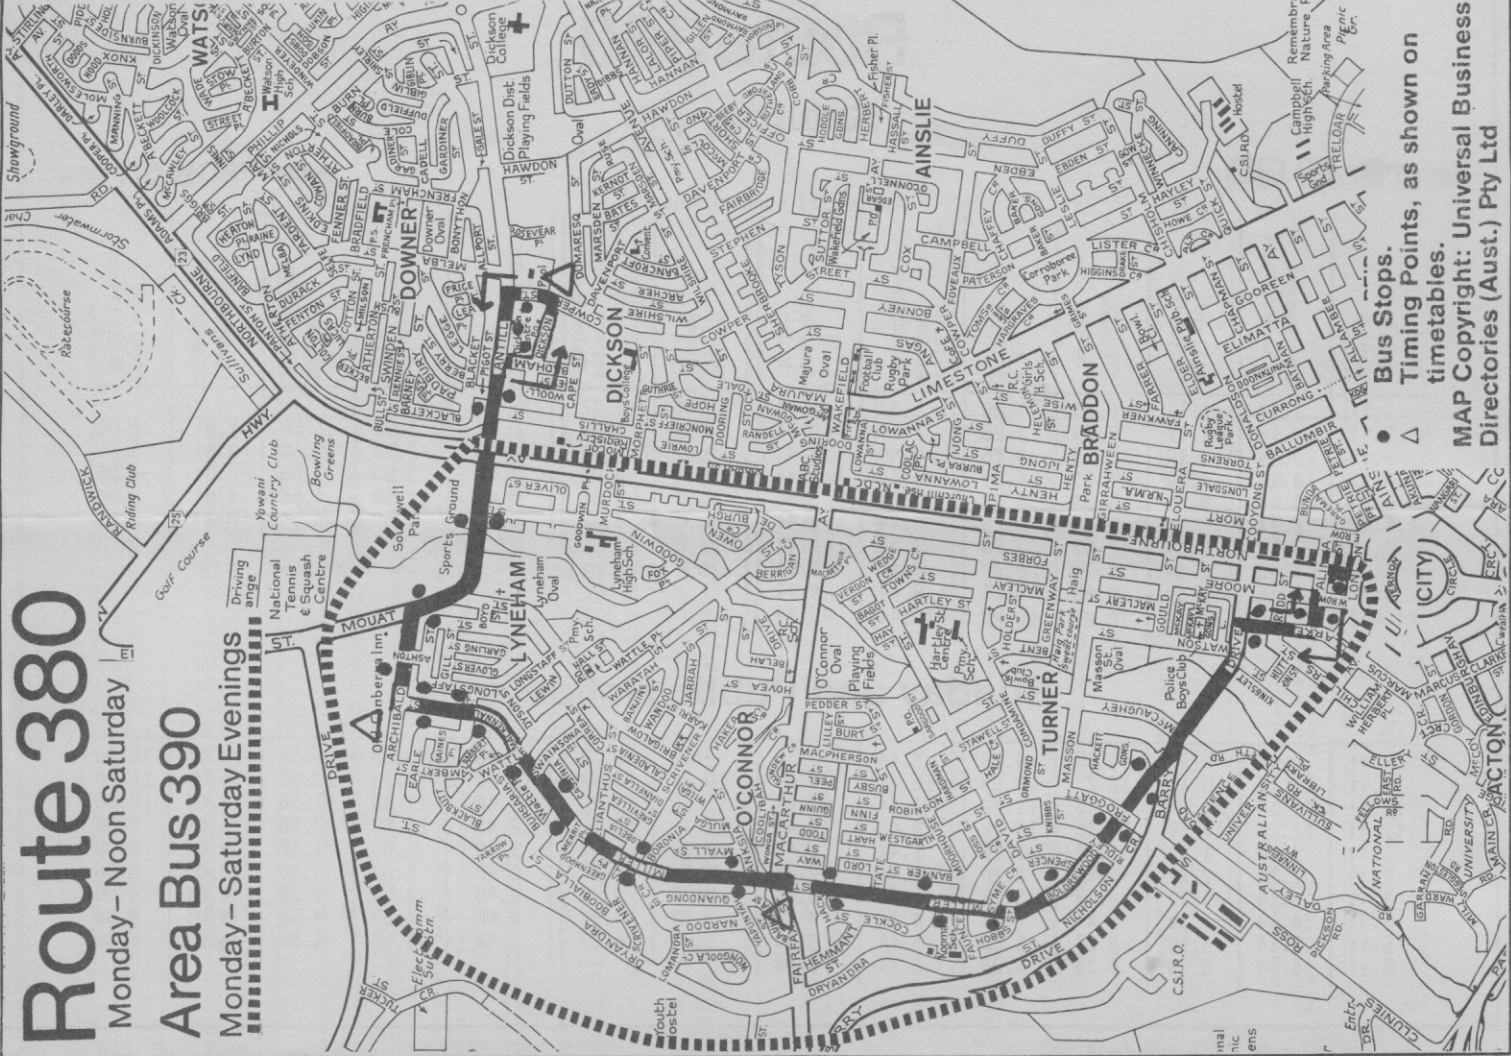

Route 464

CITY
O'Connor
Aranda
Cook

MACQUARIE INTERCHANGE
BELCONNEN INTERCHANGE
Saturday pm, Sunday and Public
Holidays

Route 380

Monday - Noon Saturday

Area Bus 390

Monday - Saturday Evenings

Bus Stops.
Timing Points, as shown on
timetables.