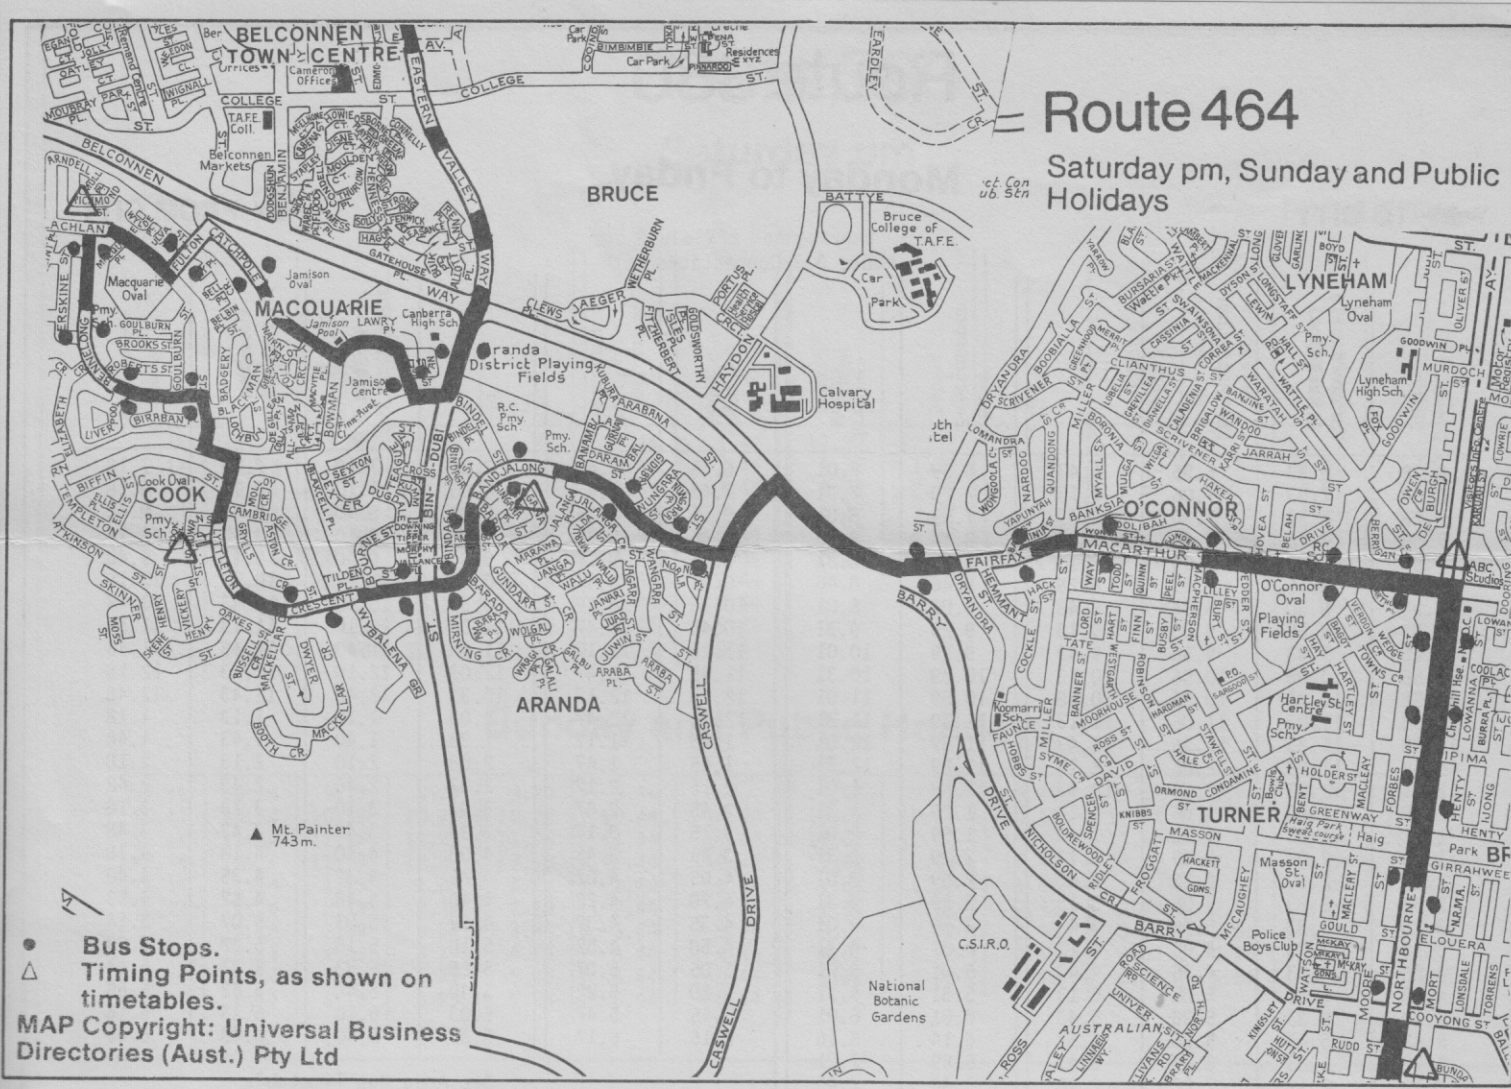

Route 464

Saturday pm, Sunday and Public Holidays

Bus Stops.
Timing Points, as shown on timetables.
MAP Copyright: Universal Business Directories (Aust.) Pty Ltd