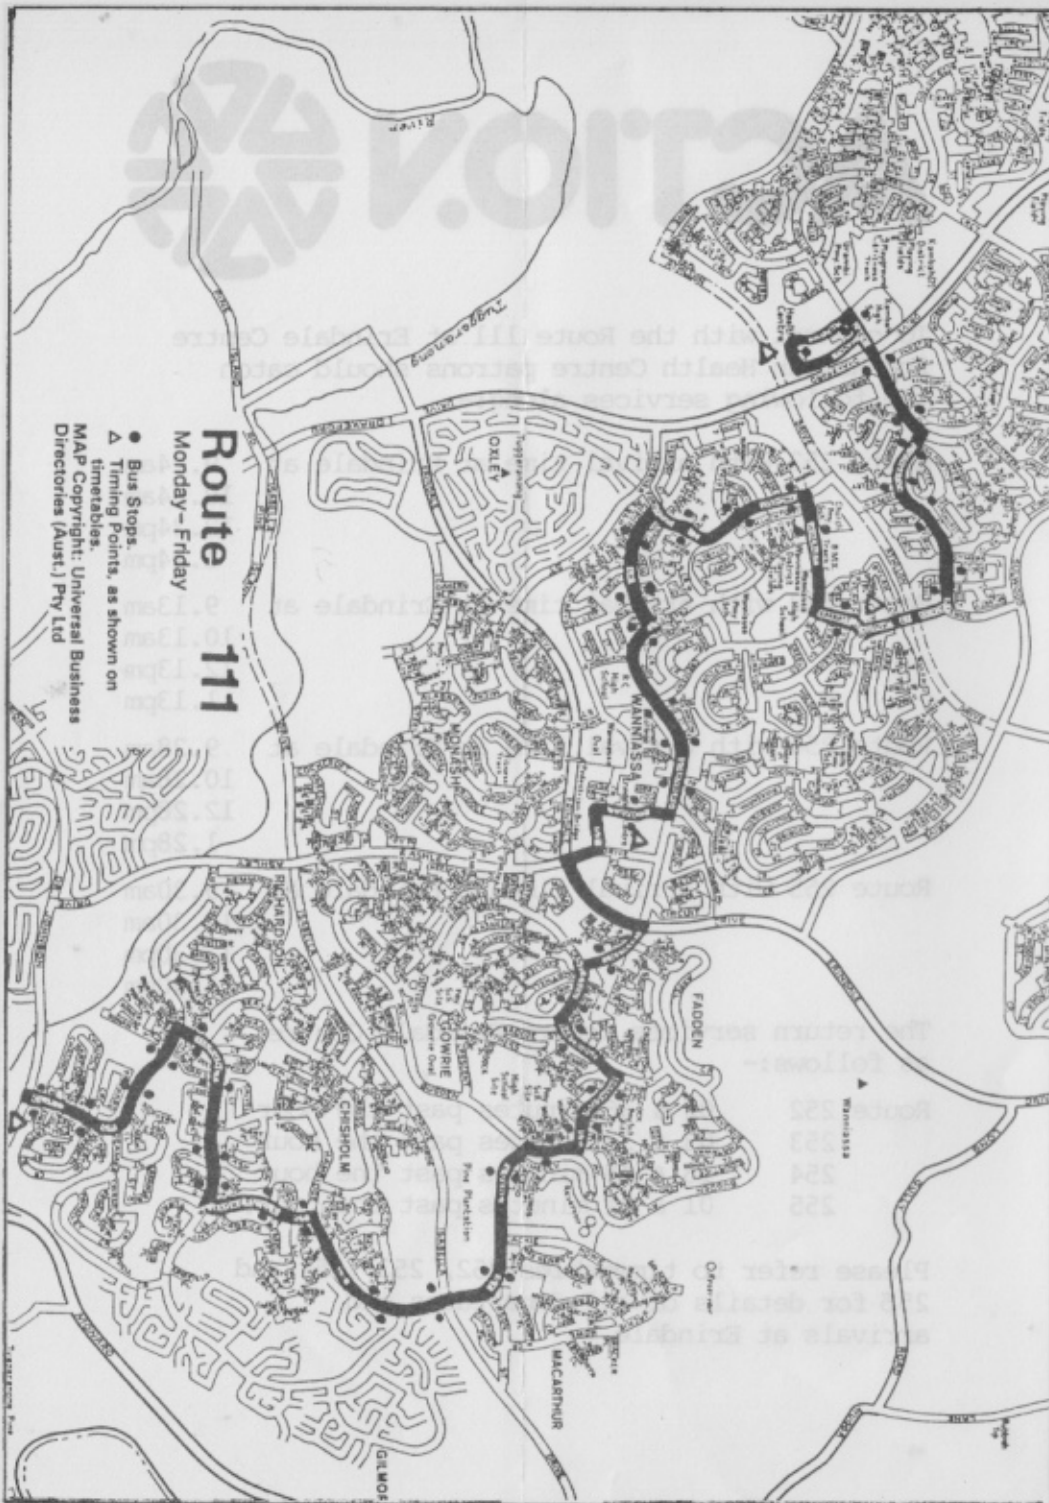

ACTION

Route 111

ROUTE 111 SERVES:-

Kambah Health Centre
Wanniasa Shopping Centre
St Anthony's Primary School
Wanniasa High School
Padua High School
Erindale Centre
Fadden
Macarthur
Chisholm East
Richardson Terminus

KAMBAH
Wanniasa
Erindale Centre
Fadden
Macarthur
Chisholm East
RICHARDSON TERMINUS

No services on Christmas Day,
New Years Day or Good Friday

CASH FARES

(current at 2/2/82 subject to alteration)

ADULT — 60¢ per ride.

CHILD/STUDENT — 30¢ per ride.

PENSIONER — 30¢ per ride.

A trip through or past an interchange
= 2 rides.

PREPURCHASED Fare Go rides and
Periodical tickets are sold at
Interchanges and newsagents.
They are cheaper than cash.

INFORMATION

Bus Timetables

Mon-Fri 7.00 am-6.00 pm	} 516566
Sat 7.00 am-12.30 pm	
Sun 9.00 am-7.00 pm	

Bus Timetables (other times)

Belconnen Services	.....	520239
Nth/Sth Services	.....	462113
Wodery/Tuggeranong Srvcs	.....	955216
School Bus Services	.....	*462668

Lost Property

Belconnen Area	.....	*520224
Woden Area	.....	*955278
All other areas	.....	*955222
Customer Relations	.....	*462147

*Weekday business hours only.

ACTION Head Office located at:
1st Floor, Akuna House, City

As at November 1984

Monday to Friday
Interim Service Only