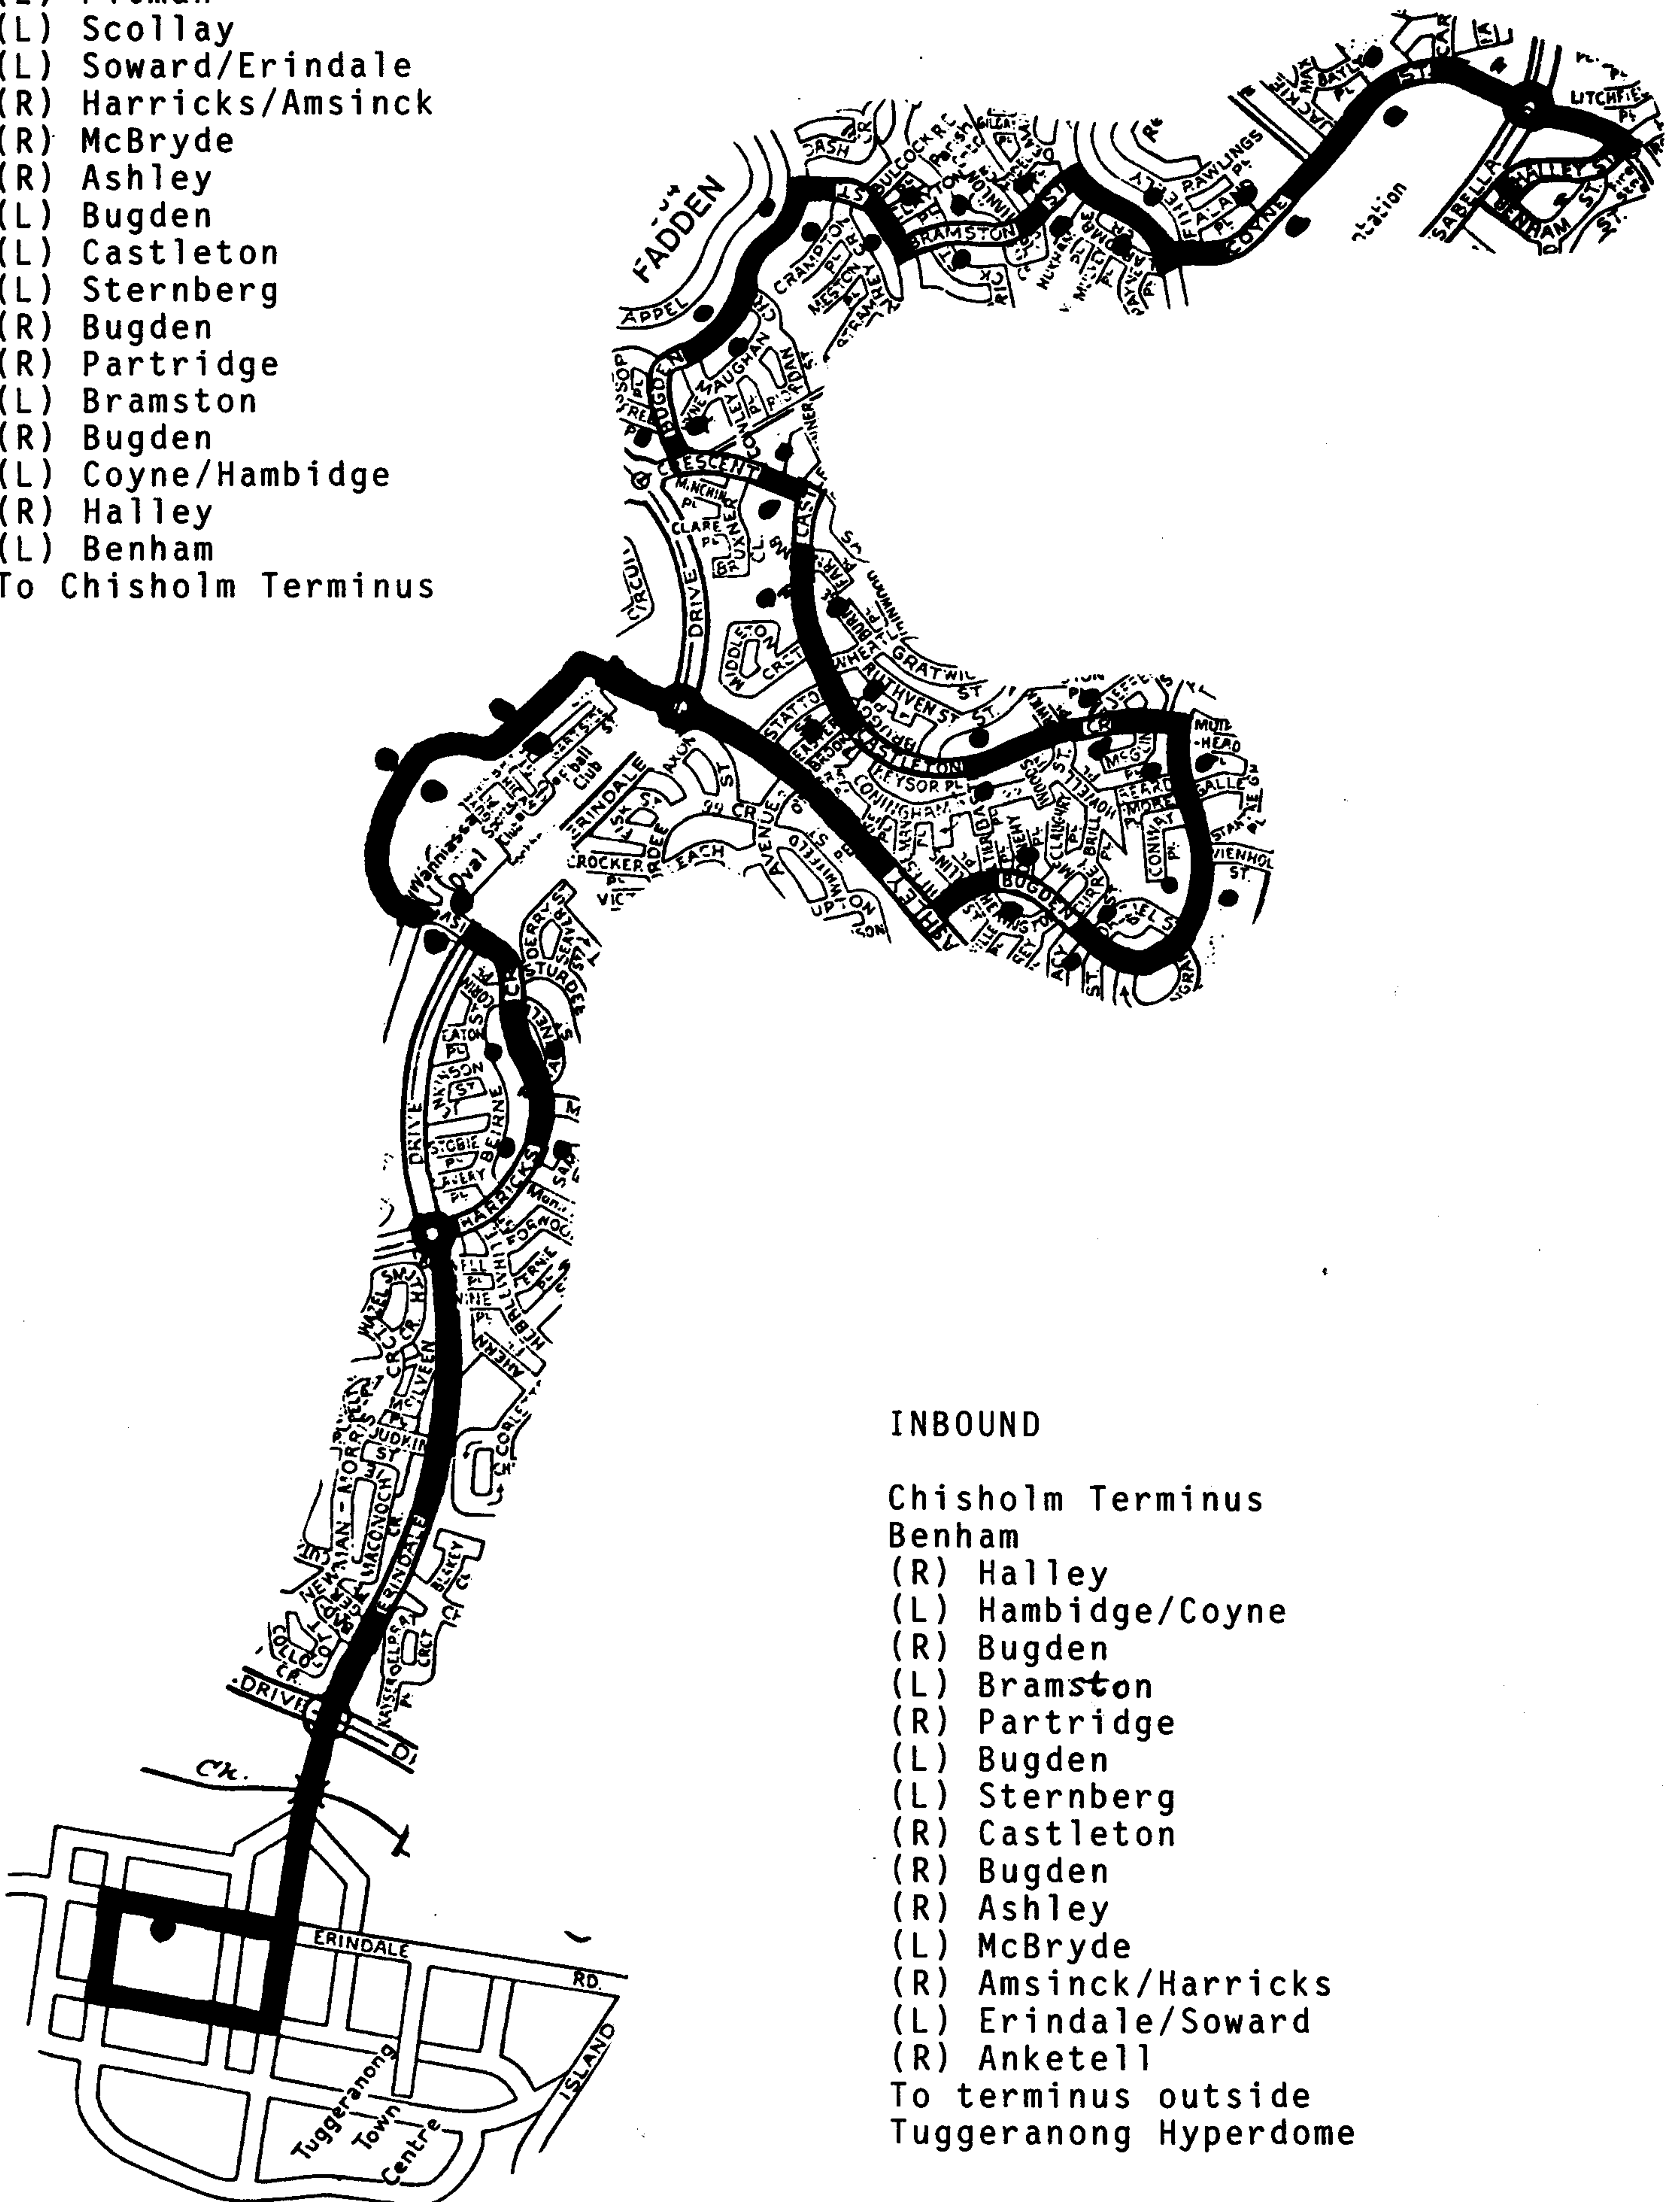

# ROUTE 184

MONDAY TO SATURDAY

## OUTBOUND

- Town Centre
- (L) Pitman
- (L) Scollay
- (L) Soward/Erindale
- (R) Harricks/Amsinck
- (R) McBryde
- (R) Ashley
- (L) Bugden
- (L) Castleton
- (L) Sternberg
- (R) Bugden
- (R) Partridge
- (L) Bramston
- (R) Bugden
- (L) Coyne/Hambidge
- (R) Halley
- (L) Benham
- To Chisholm Terminus