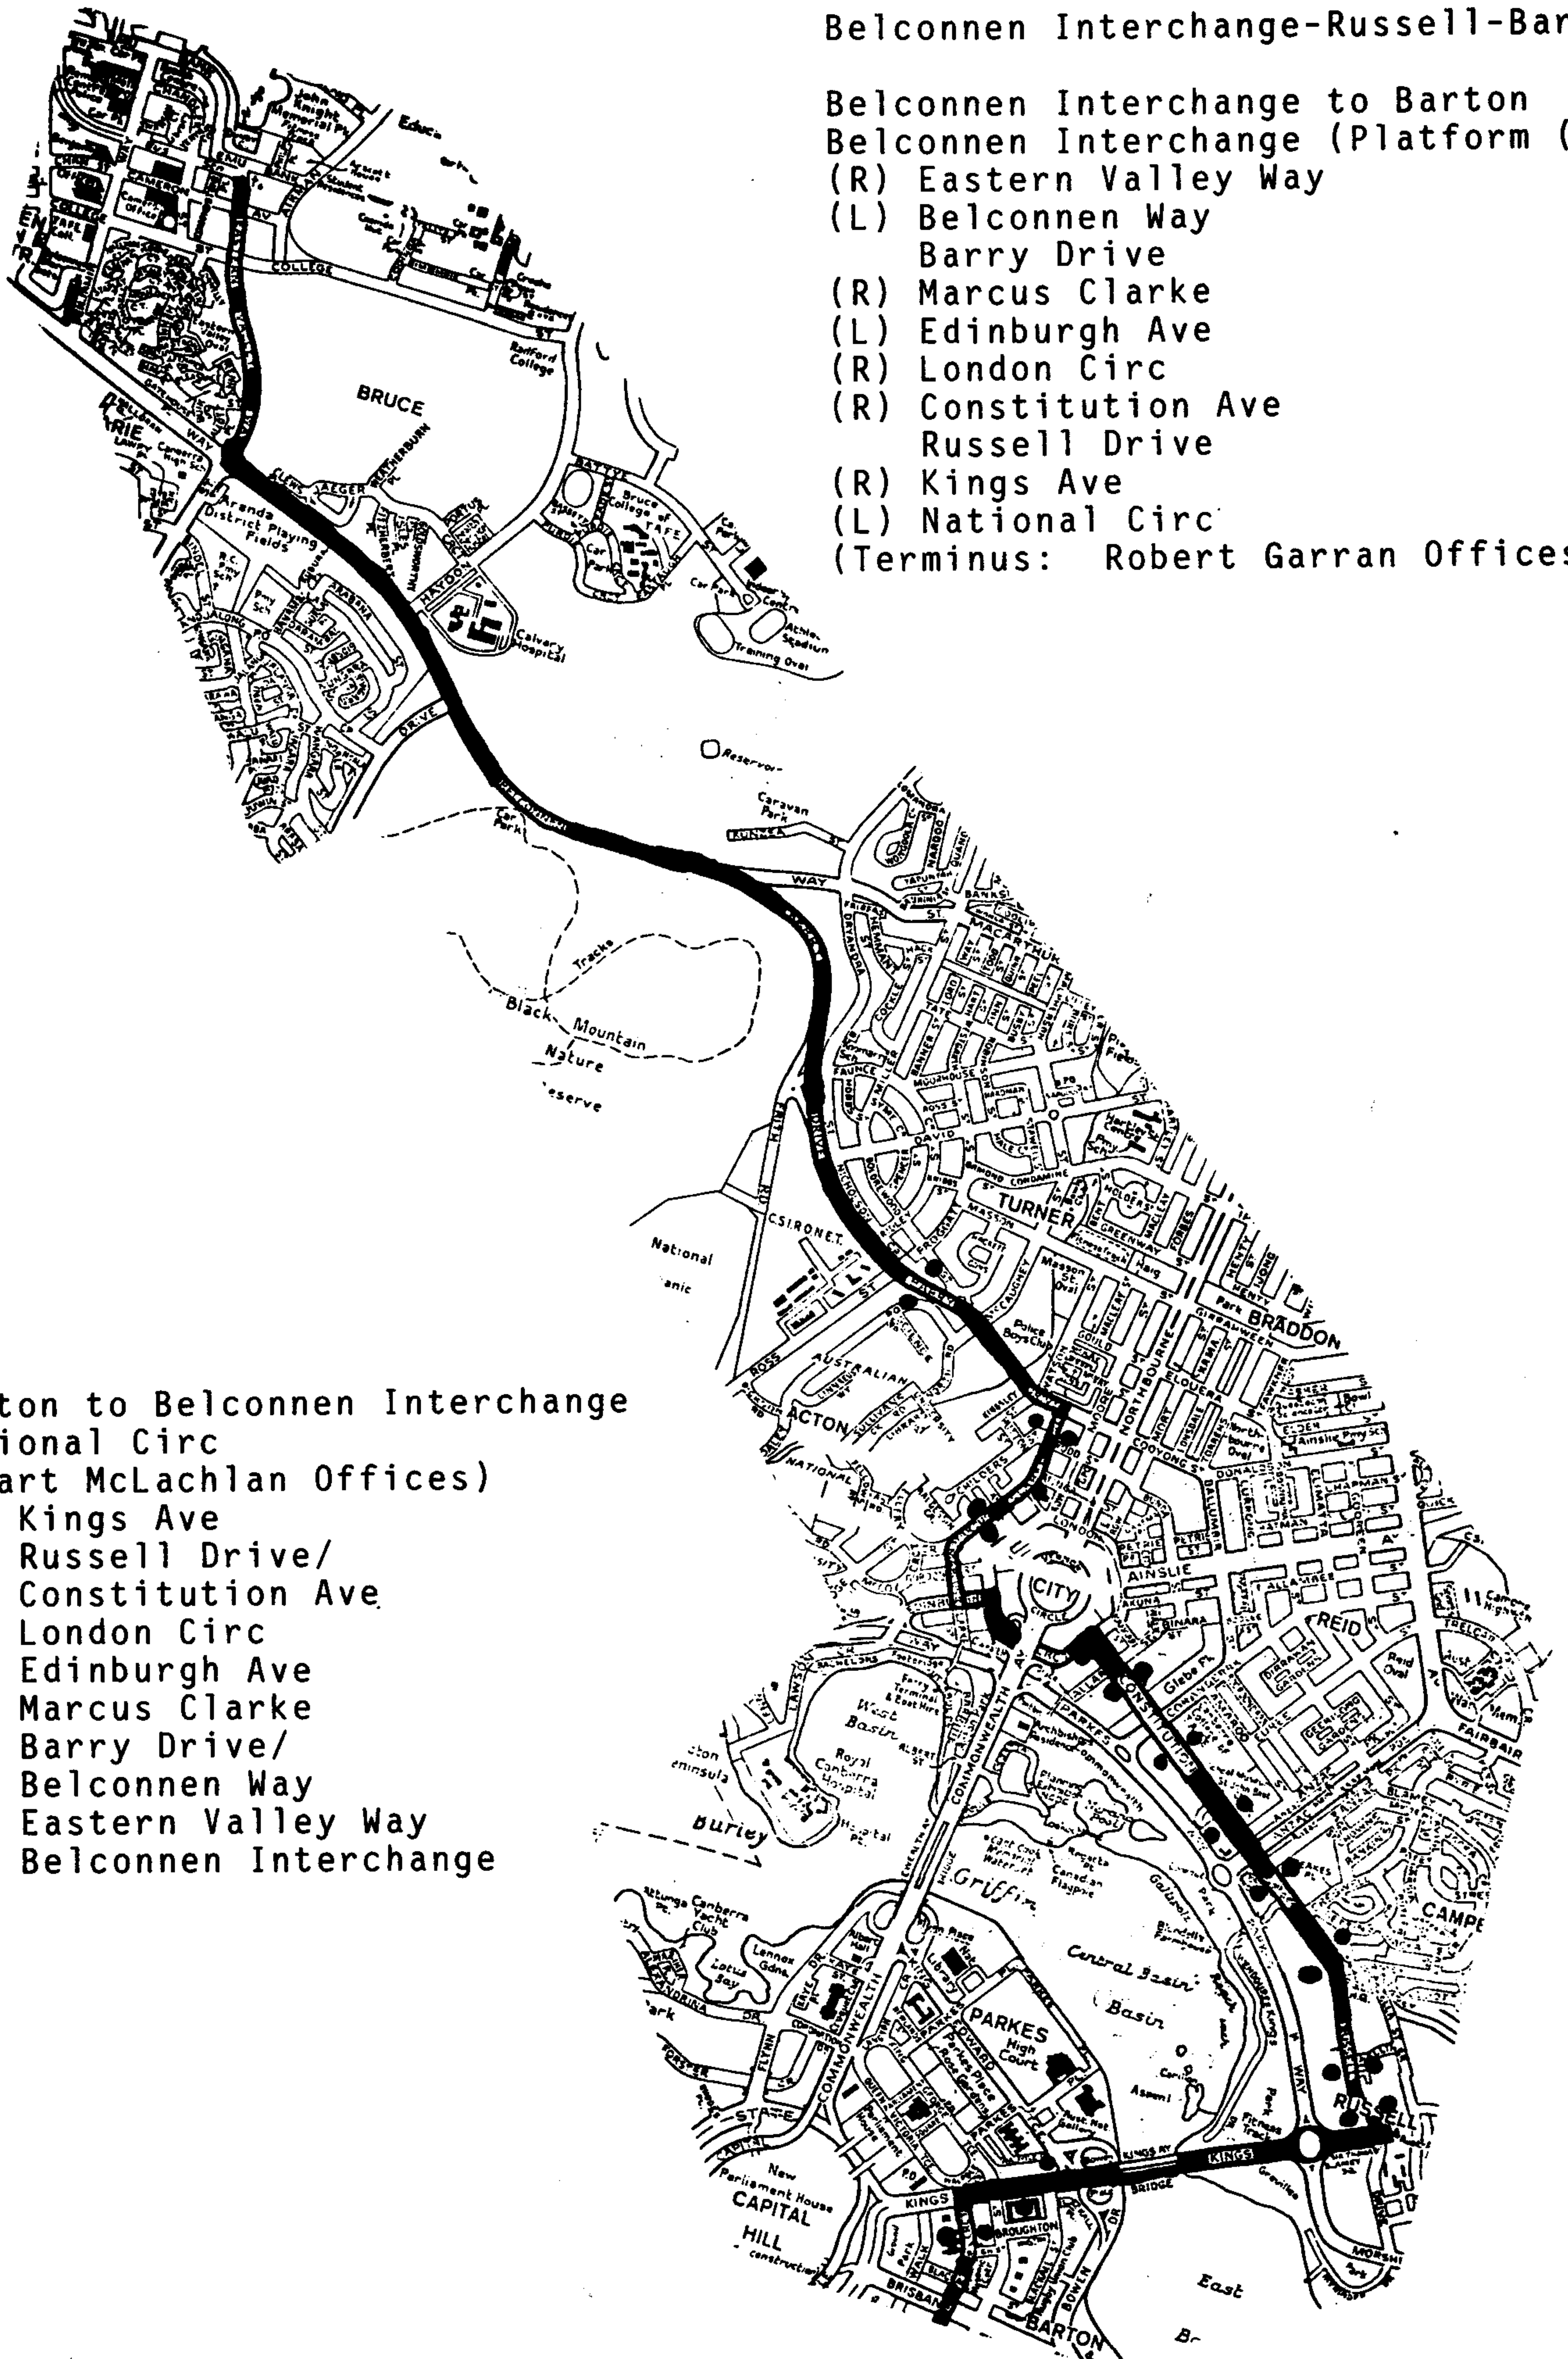

ROUTE 435

MONDAY TO FRIDAY - PEAK

Belconnen Interchange-Russell-Barton

Belconnen Interchange to Barton
Belconnen Interchange (Platform (11))
(R) Eastern Valley Way
(L) Belconnen Way
Barry Drive
(R) Marcus Clarke
(L) Edinburgh Ave
(R) London Circ
(R) Constitution Ave
Russell Drive
(R) Kings Ave
(L) National Circ
(Terminus: Robert Garran Offices)

Barton to Belconnen Interchange
National Circ
(Start McLachlan Offices)
(R) Kings Ave
(L) Russell Drive/
Constitution Ave
(L) London Circ
(L) Edinburgh Ave
(R) Marcus Clarke
(L) Barry Drive/
Belconnen Way
(R) Eastern Valley Way
(L) Belconnen Interchange