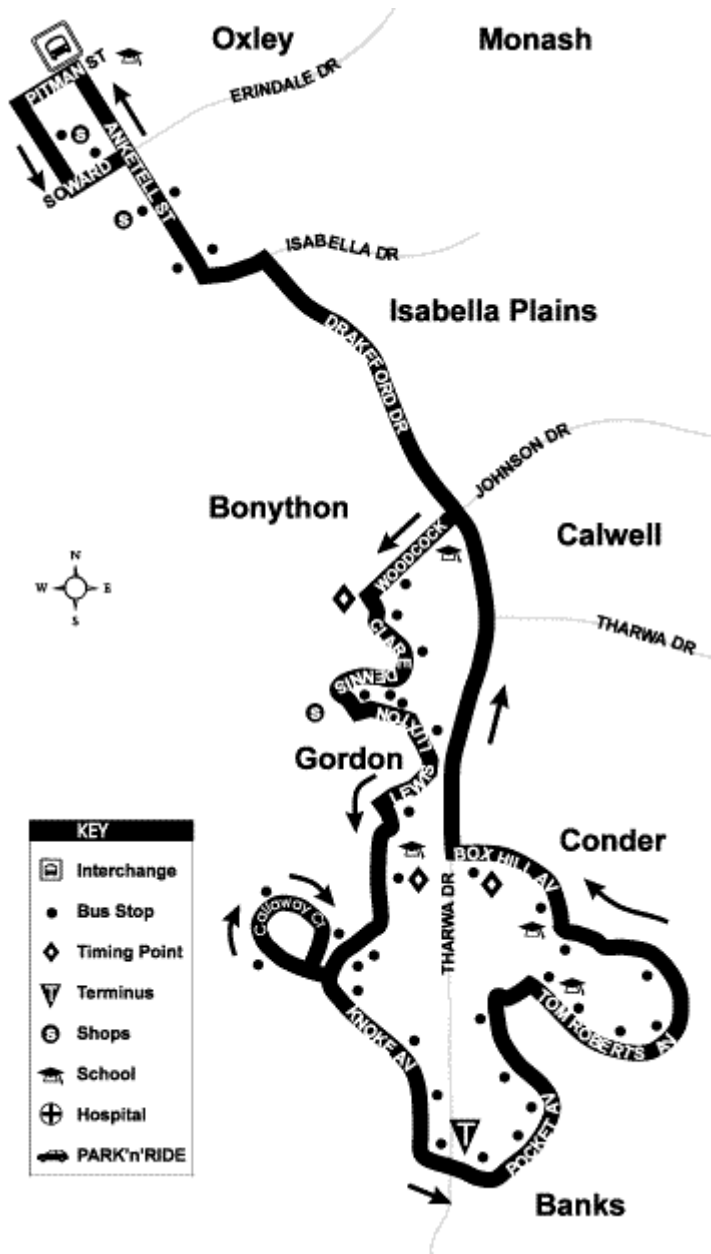

Anti-clockwise Loop

Depart Tuggeranong	Woodcock & Clare Dennis	Gordon Primary	Tharwa & Pocket	Box Hill & Drakeford	Arrive Tuggeranong
MONDAY to FRIDAY					
----	----	----	6:09	6:17	6:27
----	----	----	6:39	6:47	6:57
----	----	----	7:09	7:17	7:27
----	----	----	7:32	7:40	7:50
----	----	----	8:02	8:10	8:20
----	----	----	8:32	8:40	8:50
8:31	8:38	8:46	8:52	9:00	9:10
9:08	9:15	9:23	9:29	9:37	9:47
9:38	9:45	9:53	9:59	10:07	10:17
10:08	10:15	10:23	10:29	10:37	10:47
10:38	10:45	10:53	10:59	11:07	11:17
11:08	11:15	11:23	11:29	11:37	11:47
11:38	11:45	11:53	11:59	12:07	12:17
12:08	12:15	12:23	12:29	12:37	12:47
12:38	12:45	12:53	12:59	1:07	1:17
1:08	1:15	1:23	1:29	1:37	1:47
1:38	1:45	1:53	1:59	2:07	2:17
2:08	2:15	2:23	2:29	2:37	2:47
2:38	2:45	2:53	2:59	3:07	3:17
3:12	3:19	3:27	3:33	----	----
3:42	3:49	3:57	4:03	4:11	4:21
4:08	4:15	4:23	4:29	----	----
4:38	4:45	4:53	4:59	5:07	5:17
5:08	5:15	5:23	5:29	5:37	5:47
5:38	5:45	5:53	5:59	6:07	6:17
6:08	6:15	6:23	6:29	----	----
6:38	6:45	6:53	6:59	----	----

- operates school days only