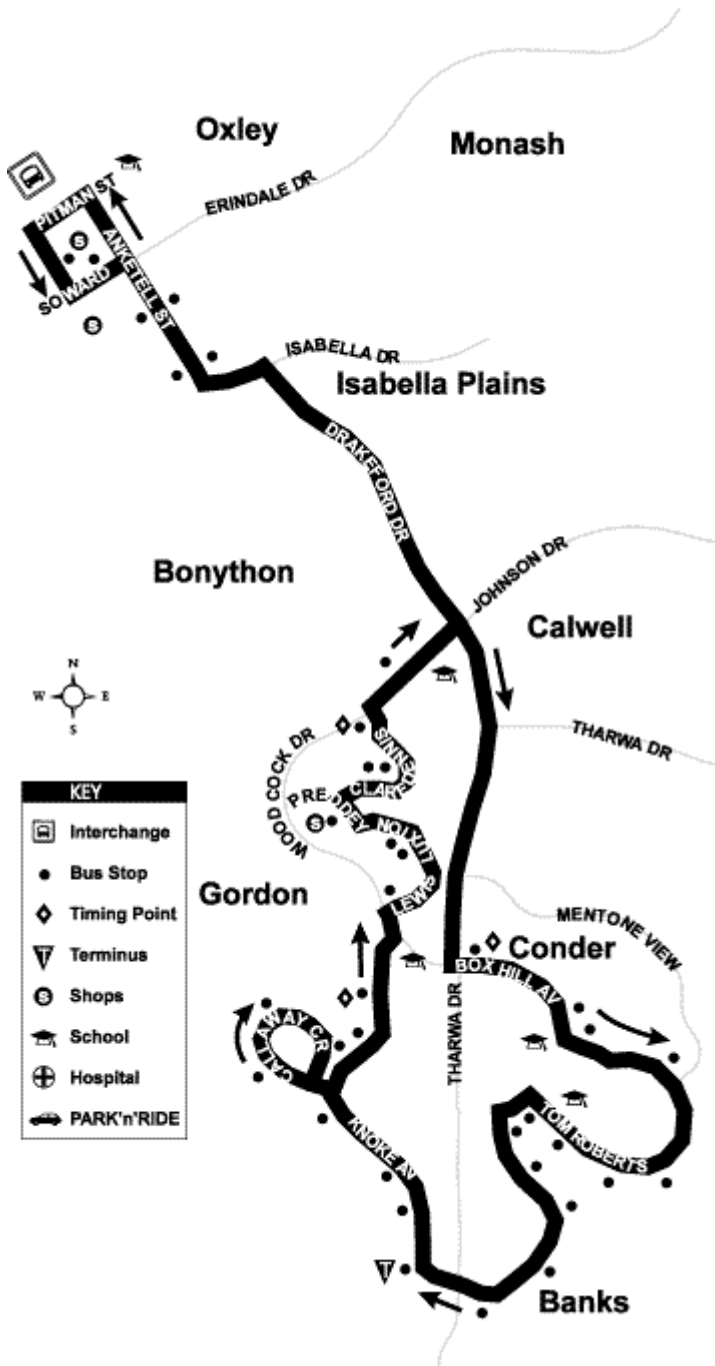

Clockwise Loop

<i>Depart Tuggeranong</i>	<i>Box Hill & Tharwa</i>	<i>Tharwa & Knoke</i>	<i>Gordon Primary</i>	<i>Woodcock & Clare Dennis</i>	<i>Arrive Tuggeranong</i>
MONDAY to FRIDAY					
---	---	6:13	6:19	6:27	6:34
---	---	6:43	6:49	6:57	7:04
---	---	7:13	7:19	7:27	7:34
7:25	7:35	7:43	7:49	7:57	8:04
---	---	8:13	8:19	8:27	8:34
8:25	8:35	8:43	8:49	9:01	9:08
9:08	9:18	9:26	9:32	9:40	9:47
9:38	9:48	9:56	10:02	10:10	10:17
10:08	10:18	10:26	10:32	10:40	10:47
10:38	10:48	10:56	11:02	11:10	11:17
11:08	11:18	11:26	11:32	11:40	11:47
11:38	11:48	11:56	12:02	12:10	12:17
12:08	12:18	12:26	12:32	12:40	12:47
12:38	12:48	12:56	1:02	1:10	1:17
1:08	1:18	1:26	1:32	1:40	1:47
1:38	1:48	1:56	2:02	2:10	2:17
2:08	2:18	2:26	2:32	2:40	2:47
2:38	2:48	2:56	3:02	3:10	3:17
3:08	3:18	3:26	3:32	3:40	3:47
3:47	3:57	4:05	4:11	4:19	4:26
4:10	4:20	4:28	4:34	4:42	4:49
4:42	4:52	5:00	5:06	5:14	5:21
5:12	5:22	5:30	5:36	5:44	5:51
5:42	5:52	6:00	6:06	6:14	6:21
6:15	6:25	6:33	---	---	---
6:40	6:50	6:58	---	---	---
7:20	7:30	7:38	7:44	7:52	7:59

- operates school days only