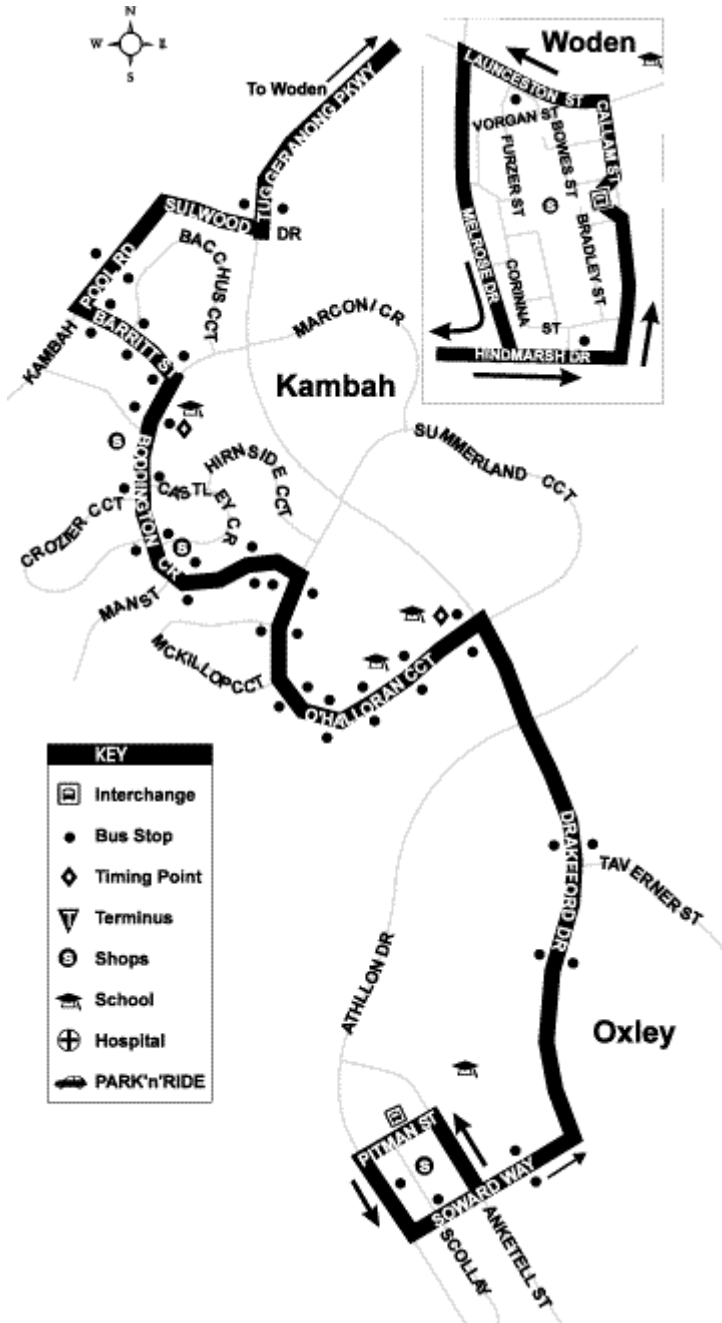

TUGGERANONG — WODEN
via East Greenway & West Kambah

120

To Woden		From Woden			
Depart Tuggeranong	Arrive Woden	Depart Woden	Arrive Tuggeranong	Depart Woden	Arrive Tuggeranong
Kambah High	Mount Neighbour PS	Mount Neighbour PS	Kambah High	Kambah High	Mount Neighbour PS
MONDAY to FRIDAY					
6:15	6:24	6:30	6:42	7:24	7:34
6:45	6:54	7:00	7:12	7:55	8:05
7:15	7:24	7:30	7:42	8:11	8:21
7:30	7:39	7:45	7:57	8:28	8:38
7:45	7:54	8:00	8:12	8:49	8:59
8:00	8:09	8:15	8:30	9:19	9:29
8:10	8:19	8:25	8:41	9:49	9:59
8:40	8:49	8:55	9:07	10:19	10:29
9:10	9:19	9:25	9:37	10:49	10:59
9:40	9:49	9:55	10:07	11:19	11:29
10:08	10:17	10:23	10:35	11:49	11:59
10:38	10:47	10:53	11:05	12:19	12:29
11:08	11:17	11:23	11:35	12:49	12:59
11:38	11:47	11:53	12:05	1:19	1:29
12:08	12:17	12:23	12:35	1:49	1:59
12:38	12:47	12:53	1:05	2:19	2:29
1:08	1:17	1:23	1:35	2:49	2:59
1:38	1:47	1:53	2:05	3:19	3:29
2:08	2:17	2:23	2:35	3:37	3:47
2:38	2:47	2:53	3:05	3:48	3:58
3:08	3:17	3:23	3:39	4:20	4:35
3:38	3:47	3:53	4:05	4:36	4:46
4:08	4:17	4:23	4:35	4:56	5:06
4:38	4:47	4:53	5:05	5:18	5:28
5:08	5:17	5:23	5:35	5:36	5:46
5:38	5:47	5:53	6:07	5:54	6:04
6:08	6:17	6:23	6:35	6:19	6:29
6:38	6:47	6:53	7:05	6:49	6:59
8:04	8:13	8:19	8:31	7:19	7:29
9:04	9:13	9:19	9:31	8:03	8:13
10:04	10:13	10:19	10:31	9:03	9:13
11:04	11:13	11:19	11:31	10:03	10:13
- operates school days only				11:03	11:13
SATURDAY					
7:14	7:23	7:29	7:41	7:32	7:42
8:14	8:23	8:29	8:41	8:02	8:12
9:14	9:23	9:29	9:41	9:02	9:12
then hourly until					
9:14	9:23	9:29	9:41	9:02	9:12
10:14	10:23	10:29	10:41	10:02	10:12
11:14	11:23	11:29	11:41	11:02	11:12
SUNDAY & PUBLIC HOLIDAYS					
9:14	9:23	9:29	9:41	8:02	8:12
10:14	10:23	10:29	10:41	9:02	9:12
11:14	11:23	11:29	11:41	10:02	10:12
then hourly until					
6:14	6:23	6:29	6:41	5:02	5:12
7:14	7:23	7:29	7:41	6:02	6:12
				7:02	7:12