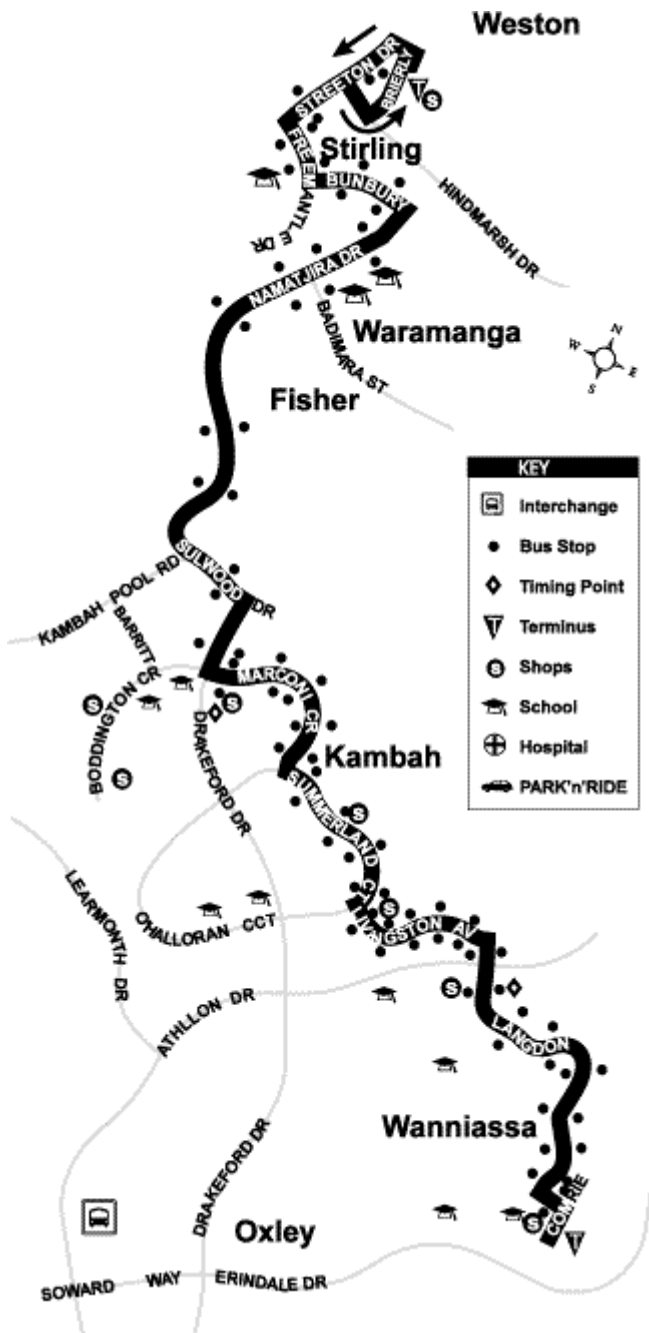

COOLEMAN COURT — ERINDALE

via East Kambah

111

To Erindale				From Erindale			
Depart Cooleman Court	Kambah Village	Wanniassa	Arrive Erindale	Depart Erindale	Wanniassa	Kambah Village	Arrive Cooleman Court
MONDAY to FRIDAY							
7:45	8:00	8:08	8:14	8:30	8:36	8:45	8:59
3:10	3:25	3:33	3:39	4:15	4:21	4:30	4:44

- Operates School Days Only