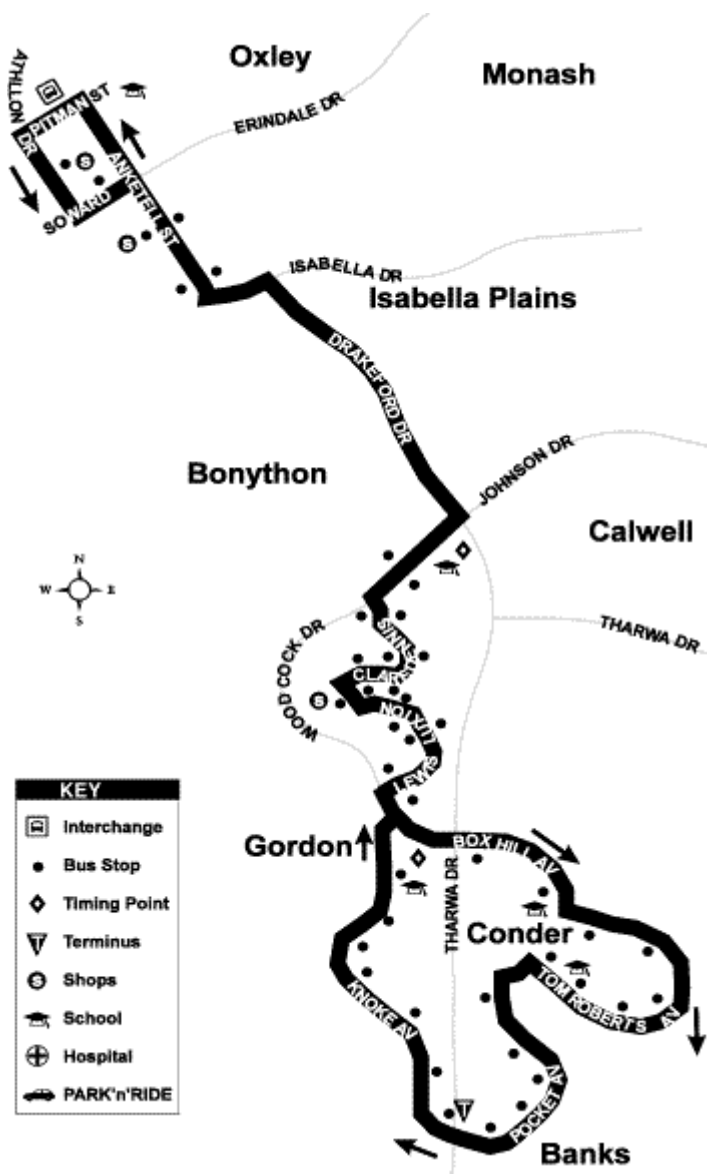

Anti-clockwise Loop

Depart Tuggeranong	Drakeford & Woodcock	Gordon Primary	Tharwa & Knoke	Gordon Primary	Drakeford & Woodcock	Arrive Tuggeranong

MONDAY to FRIDAY EVENINGS

8:17	8:24	8:30	8:36	8:45	8:51	8:58
10:17	10:24	10:30	10:36	10:45	10:51	---

SATURDAY

8:17	8:24	8:30	8:36	8:45	8:51	8:58
10:17	10:24	10:30	10:36	10:45	10:51	10:58
12:17	12:24	12:30	12:36	12:45	12:51	12:58
2:17	2:24	2:30	2:36	2:45	2:51	2:58
4:17	4:24	4:30	4:36	4:45	4:51	4:58
6:17	6:24	6:30	6:36	6:45	6:51	6:58
8:17	8:24	8:30	8:36	8:45	8:51	8:58
10:17	10:24	10:30	10:36	10:45	10:51	---

SUNDAY & PUBLIC HOLIDAYS

8:17	8:24	8:30	8:36	8:45	8:51	8:58
10:17	10:24	10:30	10:36	10:45	10:51	10:58
12:17	12:24	12:30	12:36	12:45	12:51	12:58
2:17	2:24	2:30	2:36	2:45	2:51	2:58
4:17	4:24	4:30	4:36	4:45	4:51	4:58
6:17	6:24	6:30	6:36	6:45	6:51	6:58