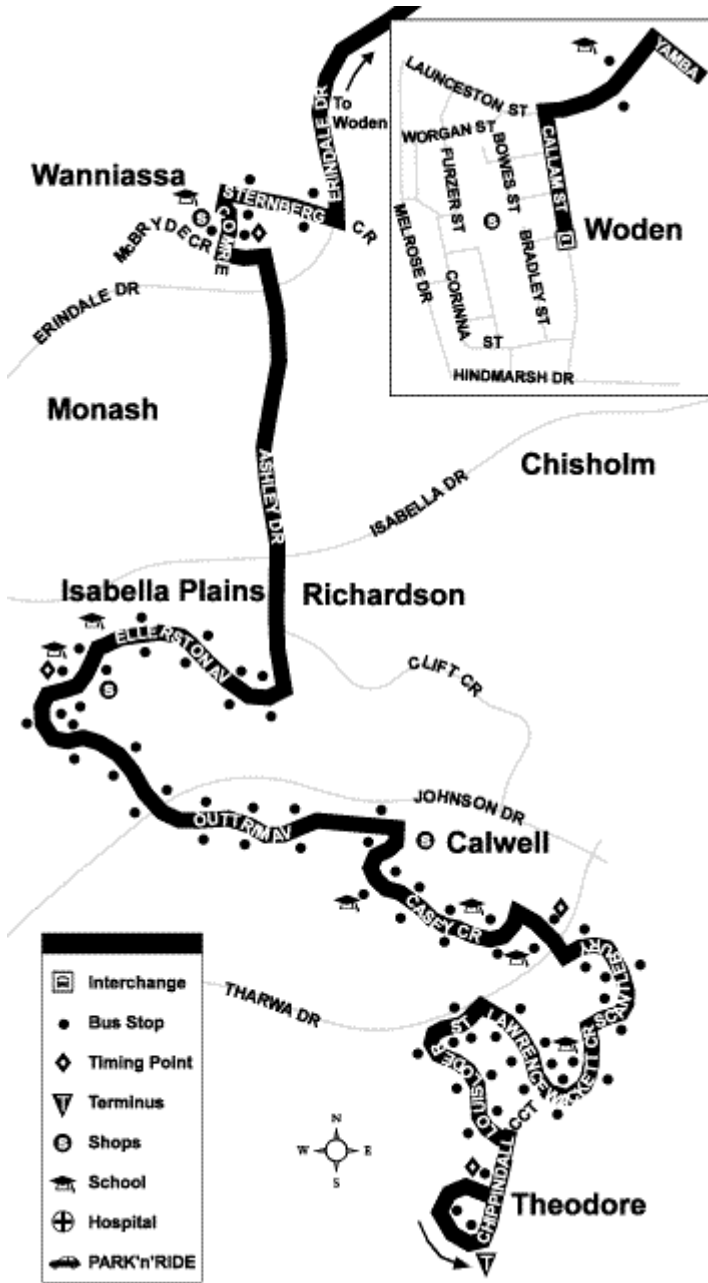

THEODORE — WODEN
via Calwell, Isabella Plains & Erindale

128

		To Woden					From Woden				
Depart Theodore		Tharwa Drive	Isabella Primary	Erindale	Arrive Woden	Depart Woden	Erindale	Isabella Primary	Tharwa Drive	Arrive Theodore	
MONDAY TO FRIDAY											
7:10	7:19	7:27	7:35	7:55		5:00	5:11	5:19	5:27	5:44	
7:30	7:39	7:47	7:55	8:15		5:30	5:41	5:49	5:57	6:12	
7:50	7:59	8:07	8:15	8:35							
8:10	8:19	8:27	8:35	8:55