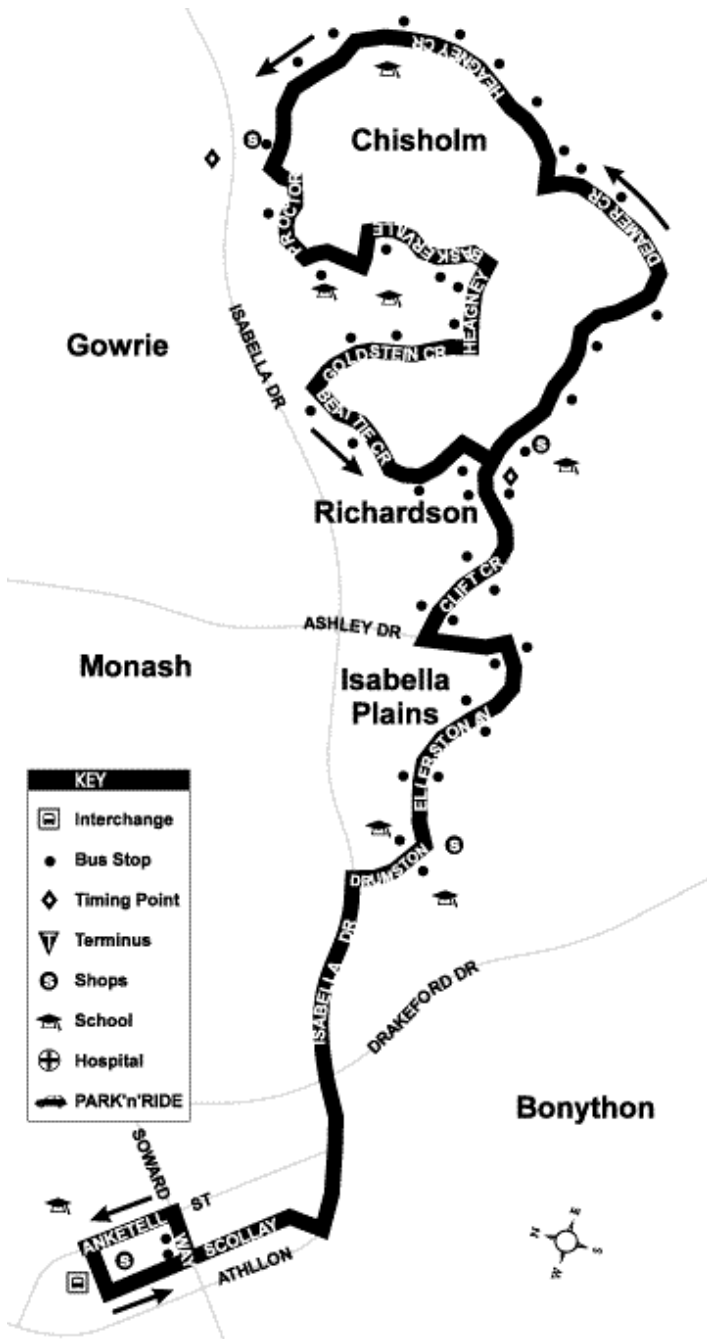

Anti-clockwise Loop

Depart Tuggeranong	Heagney & Clift	Chisholm	Heagney & Clift	Arrive Tuggeranong

MONDAY to FRIDAY EVENINGS

8:03	8:13	8:23	8:31	8:42
10:03	10:13	10:23	10:31	10:42

SATURDAY

8:03	8:13	8:23	8:31	8:42
10:03	10:13	10:23	10:31	10:42
12:03	12:13	12:23	12:31	12:42
2:03	2:13	2:23	2:31	2:42
4:03	4:13	4:23	4:31	4:42
6:03	6:13	6:23	6:31	6:42
8:03	8:13	8:23	8:31	8:42
10:03	10:13	10:23	10:31	10:42

SUNDAY & PUBLIC HOLIDAYS

8:03	8:13	8:23	8:31	8:42
10:03	10:13	10:23	10:31	10:42
12:03	12:13	12:23	12:31	12:42
2:03	2:13	2:23	2:31	2:42
4:03	4:13	4:23	4:31	4:42
6:03	6:13	6:23	6:31	6:42