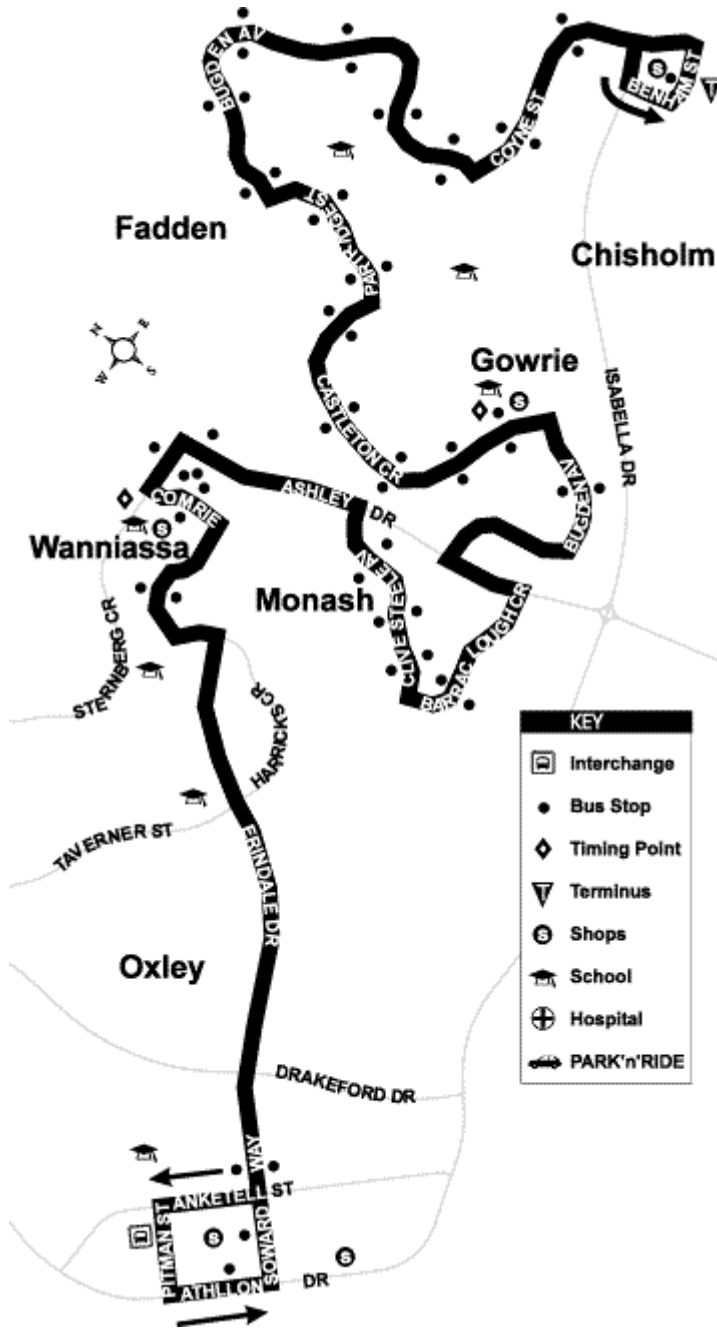

To Tuggeranong				From Tuggeranong			
Depart Chisholm	Gowrie	Erindale	Arrive Tuggeranong	Depart Tuggeranong	Erindale	Gowrie	Arrive Chisholm

MONDAY to FRIDAY EVENINGS

8:08	8:20	8:30	8:38	7:33	7:41	7:51	8:03
9:08	9:20	9:30	9:38	8:33	8:41	8:51	9:03
10:08	10:20	10:30	10:38	9:33	9:41	9:51	10:03
				10:33	10:41	10:51	11:03

SATURDAY

7:10	7:22	7:32	7:40	8:35	8:43	8:53	9:05
8:08	8:20	8:30	8:38	9:35	9:43	9:53	10:05
9:10	9:22	9:32	9:40	10:35	10:43	10:53	11:05
10:10	10:22	10:32	10:40	11:35	11:43	11:53	12:05
11:10	11:22	11:32	11:40	12:35	12:43	12:53	1:05
12:10	12:22	12:32	12:40	1:35	1:43	1:53	2:05
1:10	1:22	1:32	1:40	2:35	2:43	2:53	3:05
2:10	2:22	2:32	2:40	3:35	3:43	3:53	4:05
3:10	3:22	3:32	3:40	4:35	4:43	4:53	5:05
4:10	4:22	4:32	4:40	5:35	5:43	5:53	6:05
5:10	5:22	5:32	5:40	6:35	6:43	6:53	7:05
6:10	6:22	6:32	6:40	7:35	7:43	7:53	8:05
7:10	7:22	7:32	7:40	8:35	8:43	8:53	9:05
8:10	8:22	8:32	8:40	9:35	9:43	9:53	10:05
9:10	9:22	9:32	9:40	10:35	10:43	10:53	11:05
10:10	10:22	10:32	10:40				

SUNDAY & PUBLIC HOLIDAYS

8:10	8:22	8:32	8:40	8:35	8:43	8:53	9:05
9:10	9:22	9:32	9:40	9:35	9:43	9:53	10:05
10:10	10:22	10:32	10:40	10:35	10:43	10:53	11:05
11:10	11:22	11:32	11:40	11:35	11:43	11:53	12:05
12:10	12:22	12:32	12:40	12:35	12:43	12:53	1:05
1:10	1:22	1:32	1:40	1:35	1:43	1:53	2:05
2:10	2:22	2:32	2:40	2:35	2:43	2:53	3:05
3:10	3:22	3:32	3:40	3:35	3:43	3:53	4:05
4:10	4:22	4:32	4:40	4:35	4:43	4:53	5:05
5:10	5:22	5:32	5:40	5:35	5:43	5:53	6:05
6:10	6:22	6:32	6:40	6:35	6:43	6:53	7:05
7:10	7:22	7:32	7:40