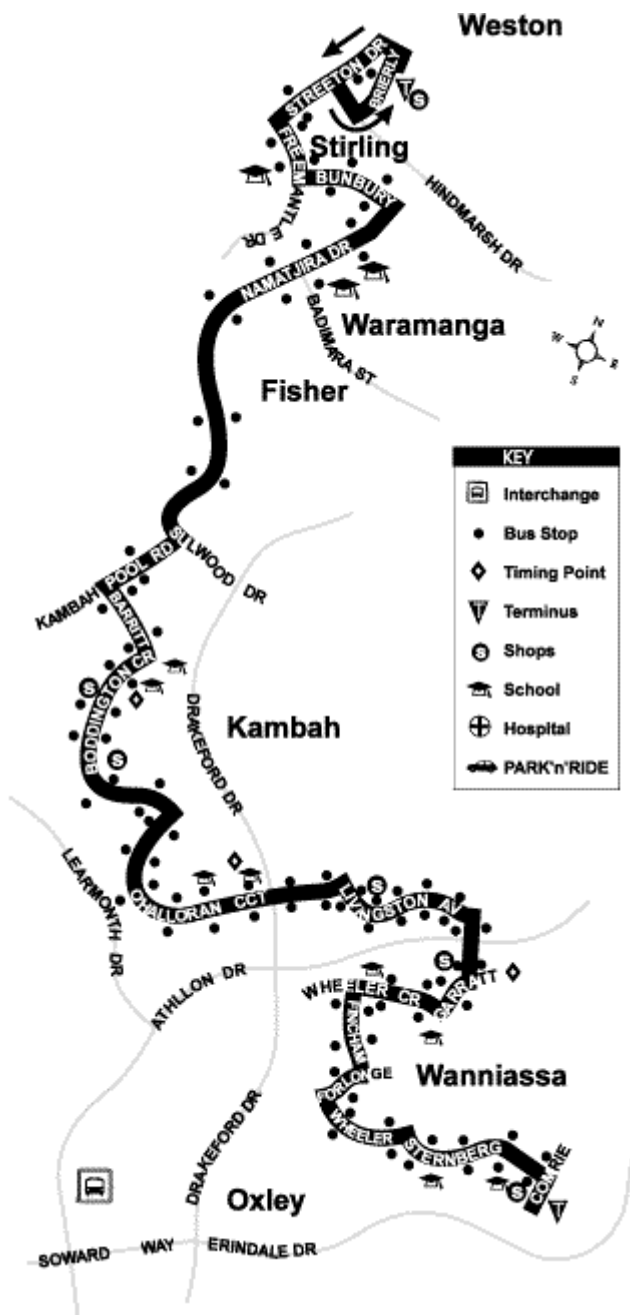

COOLEMAN COURT — ERINDALE

via West Kambah

110

To Erindale					From Erindale				
<i>Depart Cooleman Court</i>	<i>Mt Neighbour School</i>	<i>Kambah High</i>	<i>Wanniassa</i>	<i>Arrive Erindale</i>	<i>Depart Erindale</i>	<i>Wanniassa</i>	<i>Kambah High</i>	<i>Mt Neighbour School</i>	<i>Arrive Cooleman Court</i>

MONDAY to FRIDAY									
8:00	8:14	8:21	8:26	8:36	8:16	8:25	8:30	8:38	8:52
3:10	3:24	3:31	3:36	3:46	3:15	3:24	3:29	3:37	3:51
					3:30	3:39	3:44	3:52	4:06

- Operates School Days Only