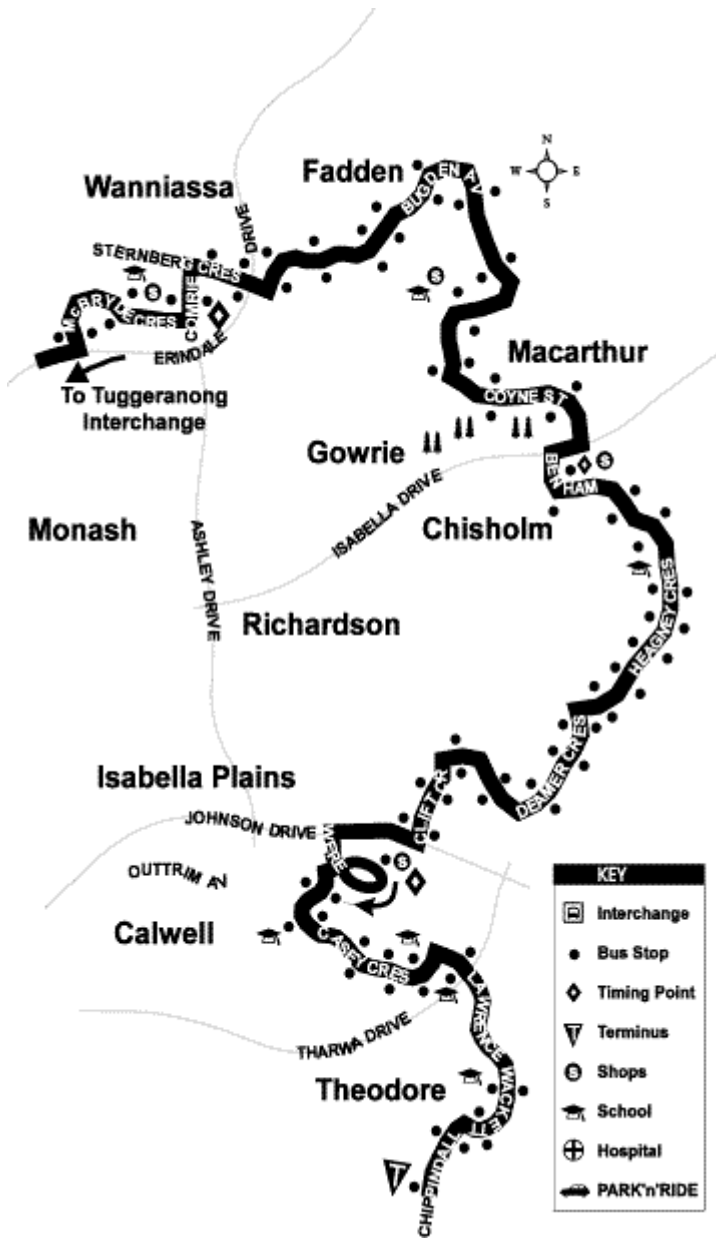

via Calwell, Chisholm and Erindale Shops

To Tuggeranong

From Tuggeranong

Depart Theodore	Calwell Shops	Chisholm Shops	Erindale Centre	Arrive Tuggeranong	Depart Tuggeranong	Erindale Centre	Chisholm Shops	Calwell Shops	Arrive Theodore

MONDAY to FRIDAY

7:54	8:01	8:08	8:18	8:27	12:10	12:17	12:22	12:34	12:41
8:54	9:01	9:08	9:18	9:27	1:10	1:17	1:22	1:34	1:41
9:54	10:01	10:08	10:18	10:27	2:10	2:17	2:22	2:34	2:41
10:54	11:01	11:08	11:18	11:27	3:10	3:17	3:22	3:34	3:41
					4:10	4:17	4:22	4:34	4:41

- Operates School Days Only