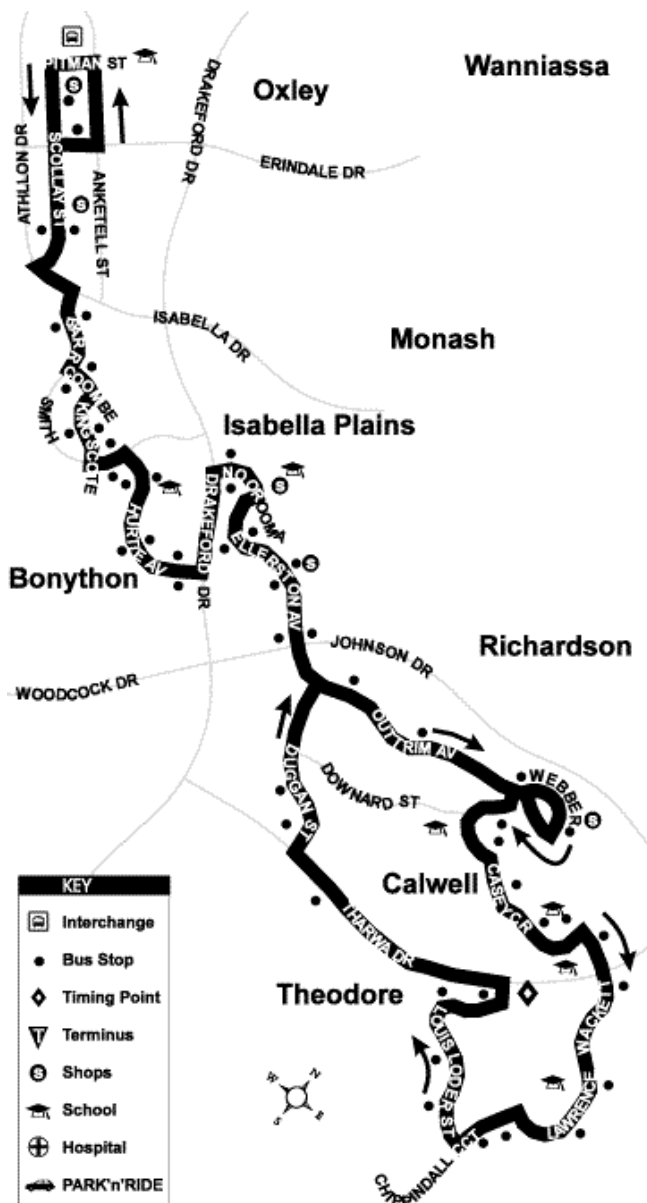

TUGGERANONG - Theodore - TUGGERANONG

via Bonython, Isabella Plains & Calwell

165

Clockwise Loop

Depart Tuggeranong	Outtrim & Johnson	Calwell Shops	Theodore	Outtrim & Johnson	Arrive Tuggeranong

MONDAY to FRIDAY EVENINGS

7:38	7:50	7:53	8:02	8:09	8:22
9:38	9:50	9:53	10:02	10:09	10:22

SATURDAY

----	7:50	7:53	8:02	8:09	8:22
9:38	9:50	9:53	10:02	10:09	10:22
11:38	11:50	11:53	12:02	12:09	12:22
1:38	1:50	1:53	2:02	2:09	2:22
3:38	3:50	3:53	4:02	4:09	4:22
5:38	5:50	5:53	6:02	6:09	6:22
7:38	7:50	7:53	8:02	8:09	8:22
9:38	9:50	9:53	10:02	10:09	10:22

SUNDAY & PUBLIC HOLIDAYS

----	7:50	7:53	8:02	8:09	8:22
9:38	9:50	9:53	10:02	10:09	10:22
11:38	11:50	11:53	12:02	12:09	12:22
1:38	1:50	1:53	2:02	2:09	2:22
3:38	3:50	3:53	4:02	4:09	4:22
5:38	5:50	5:53	6:02	6:09	6:22