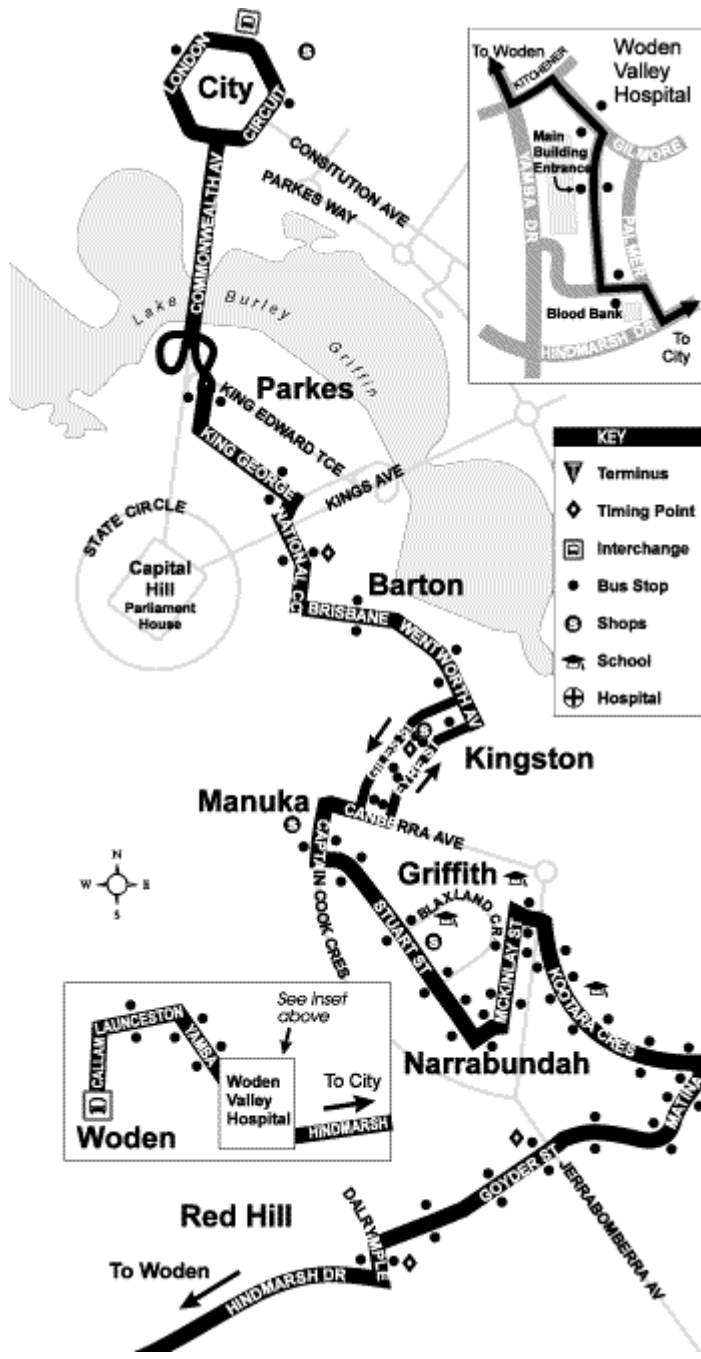

via The Canberra Hospital, Narrabundah, Griffith, Kingston & Barton

To City					From City				
Depart Woden	Narrabundah Coll.	Kingston	Barton	Arrive City	Depart City	Barton	Kingston	Narrabundah Coll.	Arrive Woden

MONDAY to FRIDAY									
6:39	6:55	7:09	7:14	7:22	6:55	7:02	7:06	7:21	7:34
7:02	7:18	7:32	7:37	7:45	7:26	7:33	7:37	7:52	8:05
7:17	7:33	7:47	7:52	8:00	7:49	7:56	8:00	8:15	8:28
7:37	7:53	8:07	8:12	8:20	8:04	8:11	8:15	8:30	8:43
7:52	8:08	8:22	8:27	8:35	8:39	8:46	8:50	9:05	9:18
8:12	8:28	8:45	8:51	9:02	9:07	9:14	9:18	9:33	9:46
8:39	8:55	9:09	9:14	9:22	9:27	9:34	9:38	9:53	10:06
9:09	9:21	9:38	9:43	9:52	9:57	10:01	10:06	10:21	10:34
9:24	9:40	9:54	9:59	10:07	10:27	10:34	10:38	10:53	11:06
9:39	9:55	10:09	10:14	10:22	10:42	10:49	10:53	11:08	11:21
9:54	10:10	10:24	10:29	10:37	10:57	11:04	11:08	11:23	11:36
10:09	10:25	10:39	10:44	10:52	11:12	11:19	11:23	11:38	11:51
10:24	10:40	10:54	10:59	11:07	11:27	11:34	11:38	11:53	12:06
10:39	10:55	11:09	11:14	11:22	11:42	11:49	11:53	12:08	12:21
10:54	11:10	11:24	11:29	11:37	11:57	12:04	12:08	12:23	12:36
11:09	11:25	11:39	11:44	11:52	12:12	12:19	12:23	12:38	12:51
11:24	11:40	11:54	11:59	12:07	12:27	12:34	12:38	12:54	1:08
11:39	11:55	12:09	12:14	12:22	12:42	12:49	12:53	1:08	1:21
11:54	12:10	12:24	12:29	12:37	12:57	1:04	1:08	1:23	1:36
12:09	12:21	12:36	12:41	12:52	1:12	1:19	1:23	1:38	1:51
12:24	12:40	12:54	12:59	1:07	1:27	1:34	1:38	1:53	2:06
12:39	12:55	1:09	1:14	1:22	1:42	1:49	1:53	2:08	2:21
12:54	1:10	1:24	1:29	1:37	1:57	2:04	2:08	2:23	2:36
1:09	1:25	1:39	1:44	1:52	2:12	2:19	2:23	2:38	2:51
1:24	1:40	1:54	1:59	2:07	2:27	2:34	2:38	2:53	3:06
1:39	1:55	2:09	2:14	2:22	2:42	2:49	2:53	3:08	3:21
1:54	2:10	2:24	2:29	2:37	2:57	3:04	3:08	3:23	3:36
2:09	2:25	2:39	2:44	2:52	3:12	3:19	3:23	3:38	3:51
2:24	2:40	2:54	2:59	3:07	3:27	3:34	3:38	3:53	4:06
2:39	2:55	3:09	3:14	3:22	3:41	3:48	3:52	4:07	4:20
2:54	3:10	3:24	3:29	3:37	3:53	4:00	4:04	4:19	4:32
3:11	3:27	3:41	3:46	3:54	4:11	4:18	4:22	4:37	4:50
3:24	3:40	3:54	3:59	4:07	4:30	4:37	4:41	4:56	5:09
3:43	3:59	4:13	4:18	4:26	4:53	5:00	5:04	5:19	5:32
4:06	4:22	4:36	4:41	4:49	5:08	5:15	5:19	5:34	5:47
4:21	4:37	4:51	4:56	5:04	5:38	5:45	5:49	6:04	6:17
4:51	5:07	5:21	5:26	5:34	5:45	5:52	5:56	6:11	6:24
5:19	5:35	5:49	5:54	6:02	6:07	6:14	6:18	6:33	6:46
5:39	5:55	6:09	6:14	6:22	6:27	6:34	6:38	6:53	7:06
6:16	6:32	6:46	6:51	6:59	7:04	7:11	7:15	7:30	7:43
6:46	7:02	7:16	7:21	7:29					
7:06	7:22	7:36	7:41	7:49