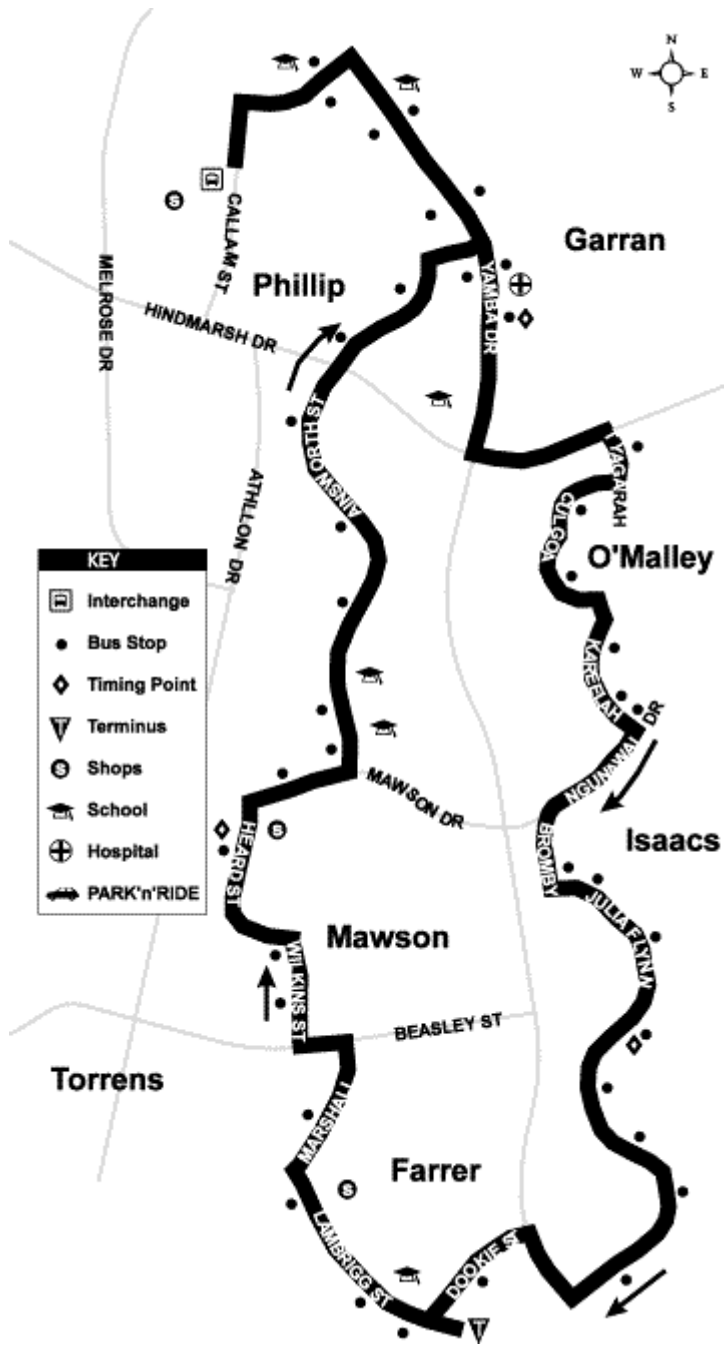

Clockwise Loop

<i>Depart Woden</i>	<i>The Canberra Hospital</i>	<i>Isaacs</i>	<i>Farrer Terminus</i>	<i>Southlands Mawson</i>	<i>Arrive Woden</i>
MONDAY to FRIDAY					
---	---	---	6:36	6:42	6:53
6:54	7:00	7:06	7:13	7:19	7:30
---	---	---	7:43	7:49	8:00
---	---	---	8:03	8:09	8:20
---	---	---	8:18	8:24	8:35
---	---	---	8:33	8:39	8:50
---	---	---	9:03	9:09	9:20
9:04	9:10	9:16	9:23	9:29	9:40
9:34	9:40	9:46	9:53	9:59	10:10
10:04	10:10	10:16	10:23	10:29	10:40
10:34	10:40	10:46	10:53	10:59	11:10
11:04	11:10	11:16	11:23	11:29	11:40
11:34	11:40	11:46	11:53	11:59	12:10
12:04	12:10	12:16	12:23	12:29	12:40
12:34	12:40	12:46	12:53	12:59	1:10
1:04	1:10	1:16	1:23	1:29	1:40
1:34	1:40	1:46	1:53	1:59	2:10
2:04	2:10	2:16	2:23	2:29	2:40
2:48	2:54	3:00	3:07	3:13	3:24
3:32	3:38	3:44	3:51	3:57	4:08
3:55	4:01	4:07	4:14	4:20	4:31
4:25	4:31	4:37	4:44	4:50	5:01
4:55	5:01	5:07	5:14	5:20	5:31
5:25	5:31	5:37	5:44	5:50	6:01
5:55	6:01	6:07	6:14	6:20	6:31
6:25	6:31	6:37	6:44	---	---
6:55	7:01	7:07	7:14	7:20	7:31
7:40	7:46	7:52	7:59	8:05	8:16
8:40	8:46	8:52	8:59	9:05	9:16
SATURDAY					
7:20	7:26	7:32	7:39	7:45	7:56
8:20	8:26	8:32	8:39	8:45	8:56
9:20	9:26	9:32	9:39	9:45	9:56
10:20	10:26	10:32	10:39	10:45	10:56
11:20	11:26	11:32	11:39	11:45	11:56
12:20	12:26	12:32	12:39	12:45	12:56
2:20	2:26	2:32	2:39	2:45	2:56
4:20	4:26	4:32	4:39	4:45	4:56
SUNDAY & PUBLIC HOLIDAYS					
8:20	8:26	8:32	8:39	8:45	8:56
9:20	9:26	9:32	9:39	9:45	9:56
10:20	10:26	10:32	10:39	10:45	10:56
11:20	11:26	11:32	11:39	11:45	11:56
12:20	12:26	12:32	12:39	12:45	12:56
2:20	2:26	2:32	2:39	2:45	2:56
4:20	4:26	4:32	4:39	4:45	4:56