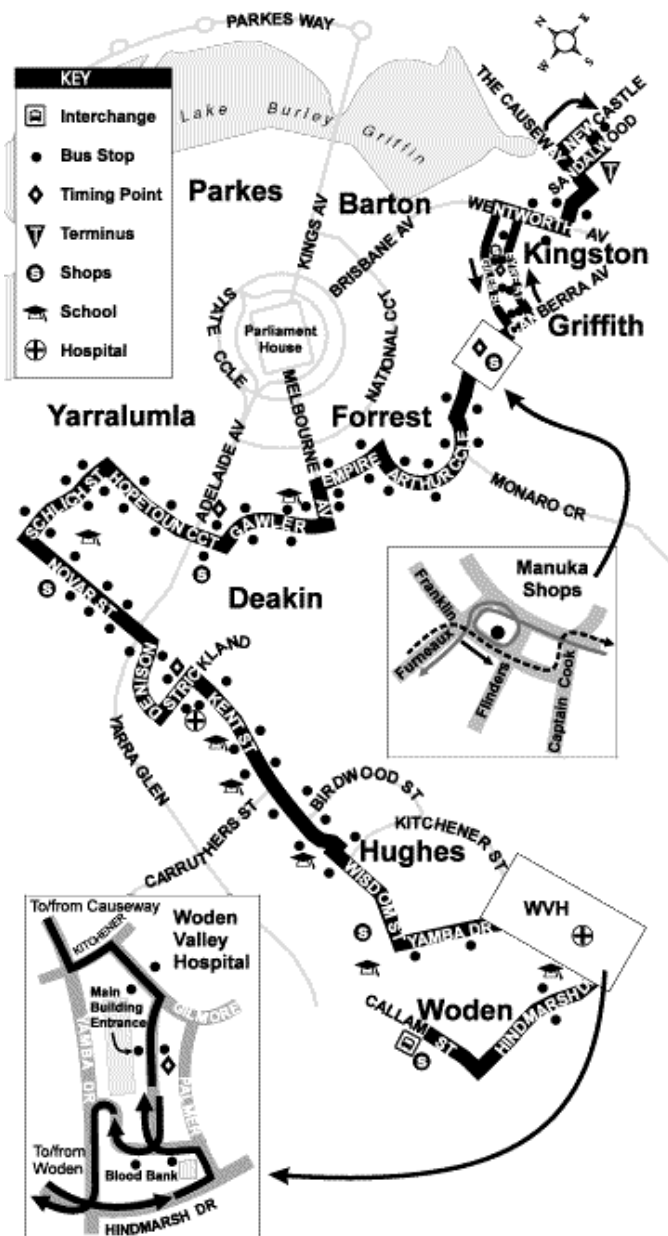

CAUSEWAY — WODEN

via Kingston, Manuka, Forrest, Deakin, Yarralumla, West Deakin, Hughes & The Canberra Hospital

237

MONDAY to FRIDAY													
Depart Causeway	Kingston	Manuka	Deakin	John James Hosp.	The Canberra Hosp	Arrive Woden	Depart Woden Hospital	John James Hospital	Deakin	Manuka	Kingston	Arrive Causeway	
7:35	7:39	7:42	7:50	7:58	8:07	8:15	6:55	7:01	7:10	7:19	7:27	7:30	7:36
7:50	7:54	7:57	8:05	8:13	8:22	8:30	7:55	8:01	8:09	8:17	8:23	8:27	8:30
8:34	8:37	8:41	8:48	8:56	9:05	9:12	8:25	8:33	8:47	8:56	9:02	9:05	9:10
9:15	9:17	9:20	9:27	9:33	9:40	9:47	9:00	9:06	9:13	9:21	9:27	9:30	9:33
9:38	9:41	9:44	9:52	10:00	10:08	10:15	9:30	9:36	9:44	9:53	9:59	10:02	10:06
10:11	10:14	10:17	10:25	10:33	10:41	10:48	10:30	10:36	10:44	10:53	10:59	11:02	11:06
11:11	11:14	11:17	11:25	11:33	11:41	11:48	11:30	11:36	11:44	11:53	11:59	12:02	12:06
12:11	12:14	12:17	12:25	12:33	12:41	12:48	12:30	12:36	12:44	12:53	12:59	1:02	1:06
1:11	1:14	1:17	1:25	1:33	1:41	1:48	1:30	1:36	1:44	1:53	1:59	2:02	2:06
2:11	2:14	2:17	2:25	2:33	2:41	2:48	2:30	2:36	2:44	2:53	2:59	3:02	3:06
3:11	3:14	3:17	3:25	3:33	3:42	3:50	3:00	3:06	3:14	3:23	3:29	3:32	3:38
3:42	3:46	3:49	3:57	4:05	4:14	4:22	3:15	3:21	3:31	3:39	3:46	3:49	3:55
3:59	4:02	4:06	4:14	4:20	4:27	4:35	3:45	3:52	4:01	4:10	4:18	4:21	4:27
4:31	4:35	4:38	4:46	4:54	5:03	5:11	4:15	4:22	4:31	4:40	4:48	4:51	4:57
5:01	5:05	5:08	5:16	5:24	5:33	5:40	4:45	4:52	5:01	5:10	5:18	5:21	5:27
5:31	5:34	5:37	5:45	5:53	6:01	6:08	5:15	5:22	5:31	5:40	5:46	5:49	5:53
6:08	6:11	6:14	6:22	6:30	6:38	6:45	5:45	5:51	5:59	6:08	6:14	6:17	6:21
							6:15	6:21	6:29	6:38	6:44	6:47	6:51
							7:00	7:05	7:11	7:18	7:25	7:30	7:32

- operates school days only