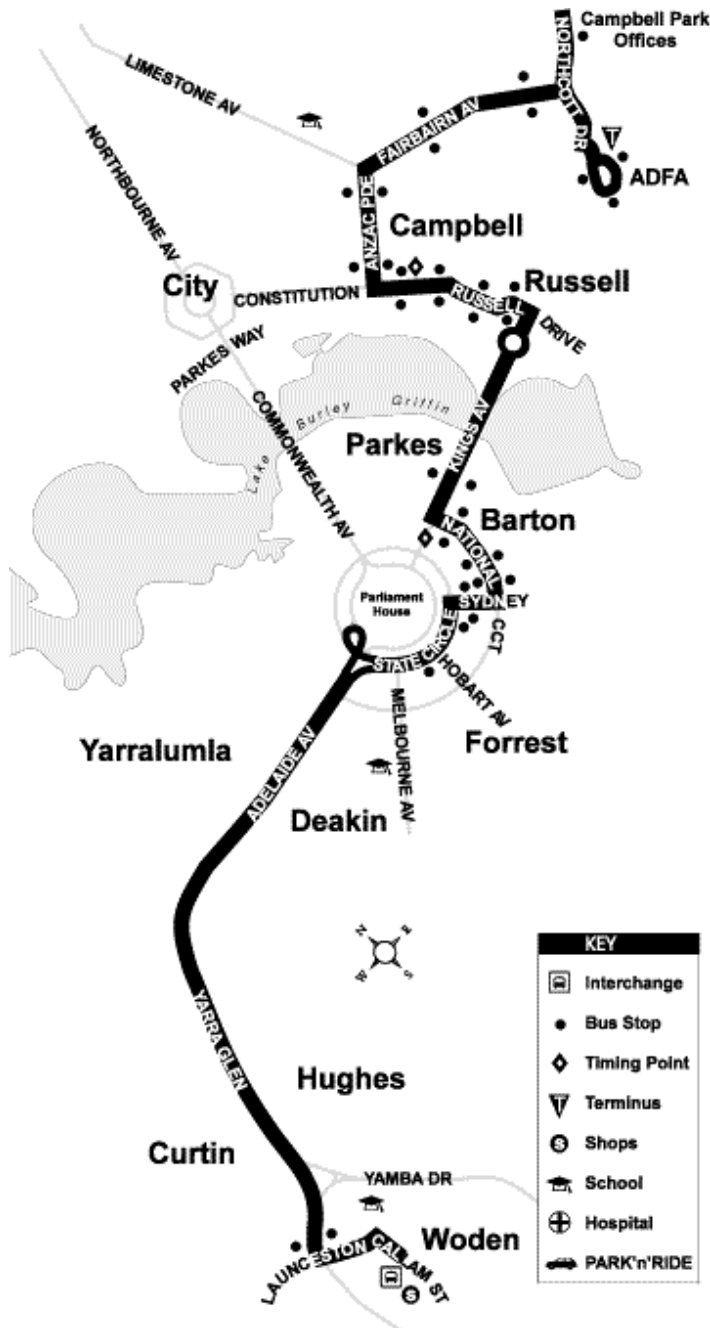

WODEN — CAMPBELL PARK & ADFA

via Barton, Parkes, Russell & Anzac Park East

From Woden					To Woden				
Depart Woden	Barton	Anzac Park East	Camp. Pk. Offices	Arrive ADFA	Depart ADFA	Camp. Pk. Offices	Anzac Park East	Barton	Arrive Woden

MONDAY to FRIDAY

7:05	7:19	7:24	7:31	7:34	4:05	4:08	4:14	4:20	4:34
7:25	7:39	7:44	7:51	7:54	4:15	4:18	4:24	4:30	4:44
7:35	7:49	7:54	8:01	8:04	4:25	4:28	4:34	4:40	4:54
7:45	7:59	8:04	8:11	8:14	4:35	4:38	4:44	4:50	5:04
7:55	8:09	8:14	8:21	8:24	4:45	4:48	4:54	5:00	5:14
8:05	8:19	8:24	8:31	8:34	4:55	4:58	5:04	5:10	5:24
8:15	8:29	8:34	8:41	8:44	5:15	5:18	5:24	5:30	5:44
8:25	8:39	8:44	8:51	8:54	5:35	5:38	5:44	5:50	6:04
8:35	8:49	8:54	9:01	9:04					
8:45	8:59	9:04	9:11	9:14					
8:55	9:09	9:14	9:21	9:24