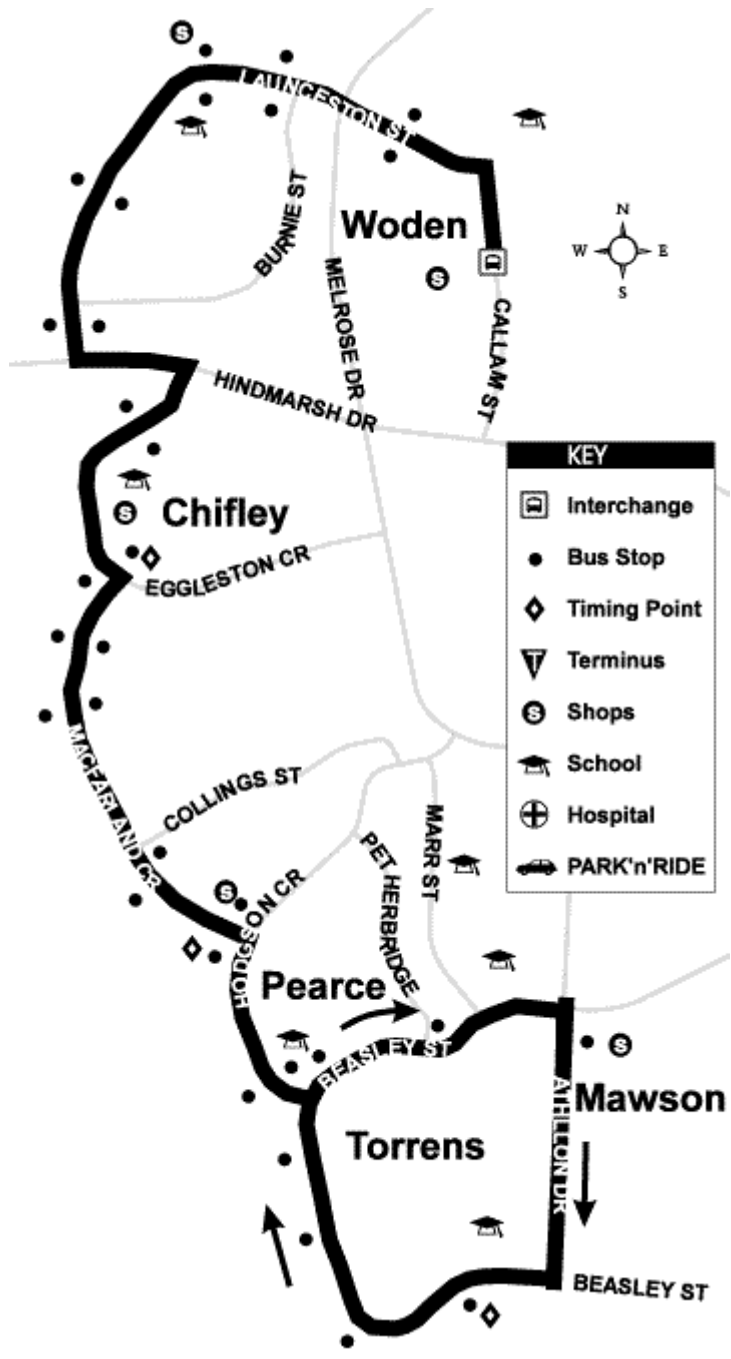

From Woden		To Woden			
Depart Woden	Chifley	Southlands Mawson	Torrens Terminus	Chifley	Arrive Woden

MONDAY to FRIDAY EVENINGS

8:02	8:10	8:16	8:20	8:27	8:35
9:02	9:10	9:16	9:20	9:27	9:35
10:02	10:10	10:16	10:20	10:27	10:35
11:02	11:10	11:16	11:20	11:27	11:35

SATURDAY

----	----	----	7:23	7:30	7:38
8:05	8:13	8:19	8:23	8:30	8:38
9:05	9:13	9:19	9:23	9:30	9:38
10:05	10:13	10:19	10:23	10:30	10:38
11:05	11:13	11:19	11:23	11:30	11:38
12:05	12:13	12:19	12:23	12:30	12:38
1:05	1:13	1:19	1:23	1:30	1:38
2:05	2:13	2:19	2:23	2:30	2:38
3:05	3:13	3:19	3:23	3:30	3:38
4:05	4:13	4:19	4:23	4:30	4:38
5:05	5:13	5:19	5:23	5:30	5:38
6:05	6:13	6:19	6:23	6:30	6:38
7:05	7:13	7:19	7:23	7:30	7:38
8:05	8:13	8:19	8:23	8:30	8:38
9:05	9:13	9:19	9:23	----	----
10:05	10:13	10:19	10:23	----	----
11:05	11:13	11:19	11:23	----	----

SUNDAY & PUBLIC HOLIDAYS

----	----	----	8:23	8:30	8:38
9:05	9:13	9:19	9:23	9:30	9:38
10:05	10:13	10:19	10:23	10:30	10:38
11:05	11:13	11:19	11:23	11:30	11:38
12:05	12:13	12:19	12:23	12:30	12:38
1:05	1:13	1:19	1:23	1:30	1:38
2:05	2:13	2:19	2:23	2:30	2:38
3:05	3:13	3:19	3:23	3:30	3:38
4:05	4:13	4:19	4:23	4:30	4:38
5:05	5:13	5:19	5:23	5:30	5:38
6:05	6:13	6:19	6:23	6:30	6:38
7:05	7:13	7:19	7:23	7:30	7:38