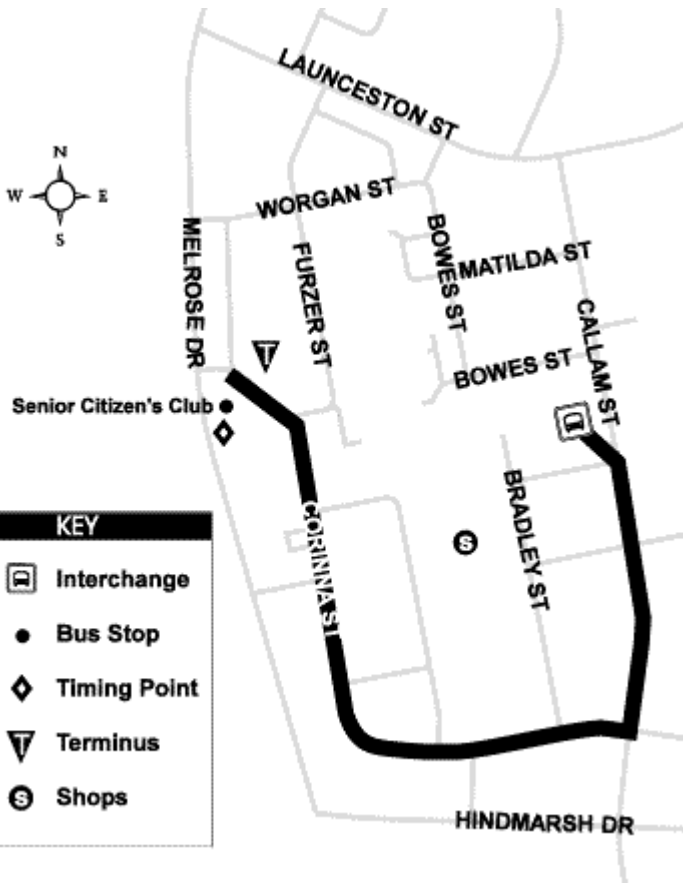

- operates school days only

**Clockwise Loop**

<i>Depart Woden</i>	<i>The Canberra Hospital</i>	<i>Isaacs</i>	<i>Farrer Terminus</i>	<i>Southlands Mawson</i>	<i>Arrive Woden</i>
<b>MONDAY to FRIDAY</b>					
---	---	---	6:36	6:42	6:53
6:54	7:00	7:06	7:13	7:19	7:30
---	---	---	7:43	7:49	8:00
---	---	---	8:03	8:09	8:20
---	---	---	8:18	8:24	8:35
---	---	---	8:33	8:39	8:50
---	---	---	9:03	9:09	9:20
9:04	9:10	9:16	9:23	9:29	9:40
9:34	9:40	9:46	9:53	9:59	10:10
10:04	10:10	10:16	10:23	10:29	10:40
10:34	10:40	10:46	10:53	10:59	11:10
11:04	11:10	11:16	11:23	11:29	11:40
11:34	11:40	11:46	11:53	11:59	12:10
12:04	12:10	12:16	12:23	12:29	12:40
12:34	12:40	12:46	12:53	12:59	1:10
1:04	1:10	1:16	1:23	1:29	1:40
1:34	1:40	1:46	1:53	1:59	2:10
2:04	2:10	2:16	2:23	2:29	2:40
2:48	2:54	3:00	3:07	3:13	3:24
3:32	3:38	3:44	3:51	3:57	4:08
3:55	4:01	4:07	4:14	4:20	4:31
4:25	4:31	4:37	4:44	4:50	5:01
4:55	5:01	5:07	5:14	5:20	5:31
5:25	5:31	5:37	5:44	5:50	6:01
5:55	6:01	6:07	6:14	6:20	6:31
6:25	6:31	6:37	6:44	---	---
6:55	7:01	7:07	7:14	7:20	7:31
7:40	7:46	7:52	7:59	8:05	8:16
8:40	8:46	8:52	8:59	9:05	9:16
<b>SATURDAY</b>					
7:20	7:26	7:32	7:39	7:45	7:56
8:20	8:26	8:32	8:39	8:45	8:56
9:20	9:26	9:32	9:39	9:45	9:56
10:20	10:26	10:32	10:39	10:45	10:56
11:20	11:26	11:32	11:39	11:45	11:56
12:20	12:26	12:32	12:39	12:45	12:56
2:20	2:26	2:32	2:39	2:45	2:56
4:20	4:26	4:32	4:39	4:45	4:56
<b>SUNDAY &amp; PUBLIC HOLIDAYS</b>					
8:20	8:26	8:32	8:39	8:45	8:56
9:20	9:26	9:32	9:39	9:45	9:56
10:20	10:26	10:32	10:39	10:45	10:56
11:20	11:26	11:32	11:39	11:45	11:56
12:20	12:26	12:32	12:39	12:45	12:56
2:20	2:26	2:32	2:39	2:45	2:56
4:20	4:26	4:32	4:39	4:45	4:56

<i>Depart Woden</i>	<i>Arrive Woden Senior Citizens</i>	<i>Depart Woden Senior Citizens</i>	<i>Arrive Woden</i>
<b>MONDAY to FRIDAY</b>			
11:00 1:20	11:05 1:25	3:00	3:05

**COOLEMAN COURT — WODEN**  
via Rivett, Stirling, Fisher & Waramanga