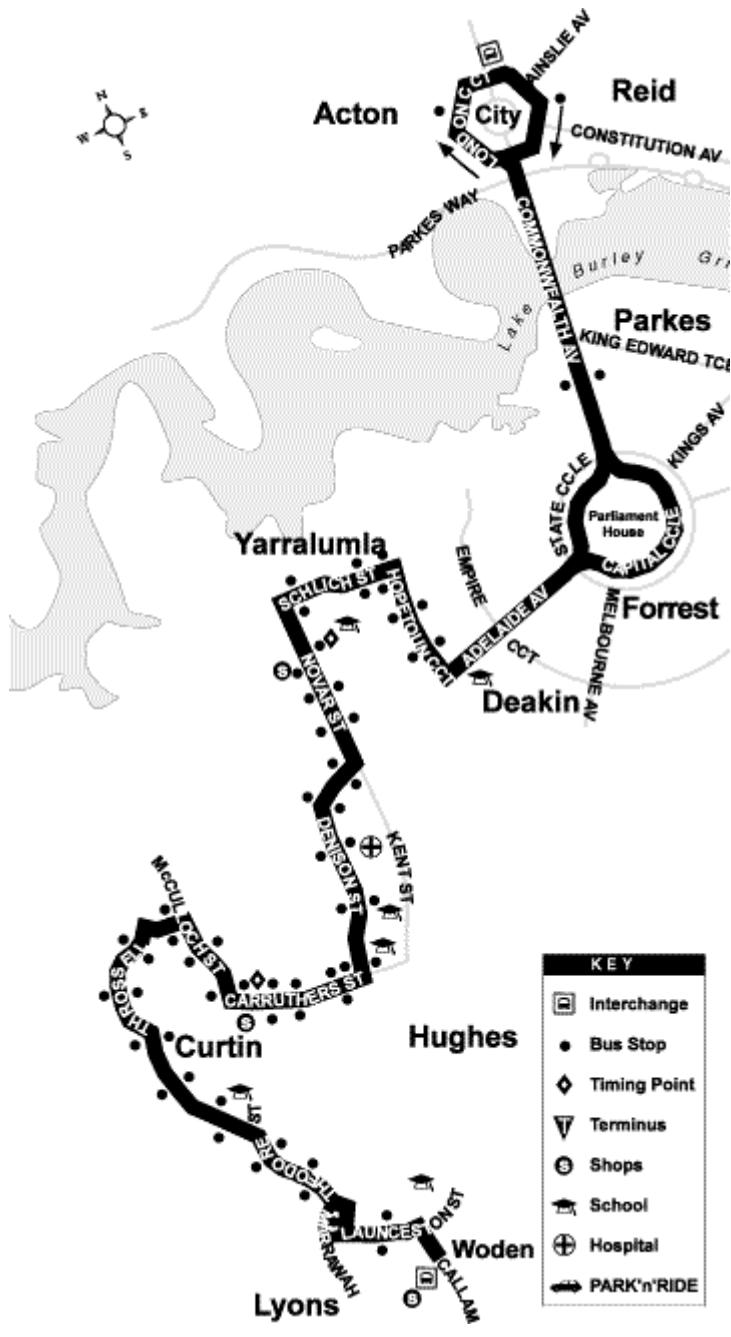

Depart Woden	To City			From City			
	Curtin	Yarralumla	Arrive City	Depart City	Yarralumla	Curtin	Arrive Woden

MONDAY to FRIDAY EVENINGS

7:34	7:44	7:50	8:02	8:07	8:19	8:26	8:38
8:34	8:44	8:50	9:02	9:07	9:19	9:26	9:38
9:34	9:44	9:50	10:02	10:07	10:19	10:26	10:38
10:34	10:44	10:50	11:02	11:07	11:19	11:26	11:38

SATURDAY

7:34	7:44	7:50	8:02	8:07	8:19	8:26	8:38
8:34	8:44	8:50	9:02	9:07	9:19	9:26	9:38
9:34	9:44	9:50	10:02	10:07	10:19	10:26	10:38
10:34	10:44	10:50	11:02	11:07	11:19	11:26	11:38
11:38	11:46	11:52	12:04	12:09	12:21	12:28	12:40
12:34	12:44	12:50	1:02	1:07	1:19	1:26	1:38
1:34	1:44	1:50	2:02	2:07	2:19	2:26	2:38
2:34	2:44	2:50	3:02	3:07	3:19	3:26	3:38
3:34	3:44	3:50	4:02	4:07	4:19	4:26	4:38
4:34	4:44	4:50	5:02	5:07	5:19	5:26	5:38
5:34	5:44	5:50	6:02	6:07	6:19	6:26	6:38
6:34	6:44	6:50	7:02	7:07	7:19	7:26	7:38
7:34	7:44	7:50	8:02	8:07	8:19	8:26	8:38
8:34	8:44	8:50	9:02	9:07	9:19	9:26	9:38
9:34	9:44	9:50	10:02	10:07	10:19	10:26	10:38
10:34	10:44	10:50	11:02	11:07	11:19	11:26	11:38

SUNDAY & PUBLIC HOLIDAYS

8:34	8:44	8:50	9:02	9:07	9:19	9:26	9:38
9:34	9:44	9:50	10:02	10:07	10:19	10:26	10:38
10:34	10:44	10:50	11:02	11:07	11:19	11:26	11:38
11:34	11:44	11:50	12:02	12:07	12:19	12:26	12:38
12:34	12:44	12:50	1:02	1:07	1:19	1:26	1:38
1:34	1:44	1:50	2:02	2:07	2:19	2:26	2:38
2:34	2:44	2:50	3:02	3:07	3:19	3:26	3:38
3:34	3:44	3:50	4:02	4:07	4:19	4:26	4:38
4:34	4:44	4:50	5:02	5:07	5:19	5:26	5:38
5:34	5:44	5:50	6:02	6:07	6:19	6:26	6:38
6:34	6:44	6:50	7:02	7:07	7:19	7:26	7:38