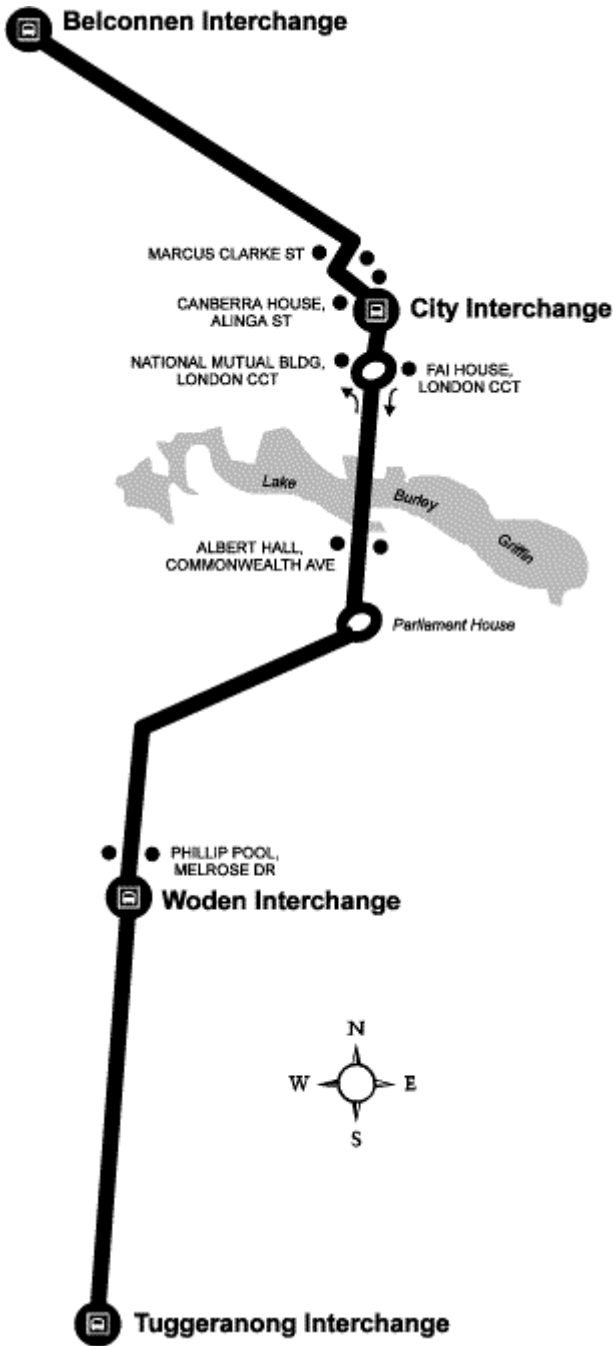

TUGGERANONG - WODEN - CITY - BELCONNEN
Intertown Express — Northbound

333

Depart Tuggeranong	Woden	City	Arrive Belconnen

MONDAY to FRIDAY

----	6:10	6:24	----
6:15	6:30	6:45	6:59
6:30	6:45	7:00	7:17
6:37	6:52	7:08	7:25
6:44	6:59	7:16	7:33
6:51	7:07	7:24	7:41
6:59	7:16	7:33	7:50
7:06	7:23	7:40	7:57
----	7:27	7:43	----
7:14	7:31	7:48	8:05
----	7:35	7:51	----
7:21	7:38	7:55	8:12
----	7:43	7:59	----
7:29	7:46	8:03	8:20
----	7:50	8:06	----
7:36	7:53	8:10	8:27
----	7:57	8:13	----
7:44	8:01	8:18	8:35
----	8:03	8:19	----
----	8:06	8:22	----
7:51	8:08	8:25	8:42
----	8:12	8:28	----
7:59	8:16	8:33	8:50
----	8:17	8:33	----
----	8:20	8:36	----
8:07	8:24	8:41	8:58
----	8:28	8:44	----
8:14	8:31	8:48	9:04
----	8:35	8:51	----
8:21	8:38	8:55	9:10
----	8:42	8:58	----
8:28	8:45	9:02	9:16
----	8:49	9:05	----
8:35	8:52	9:08	9:22
----	8:56	9:11	----
8:43	9:00	9:15	9:29
8:50	9:06	9:21	9:35
8:57	9:13	9:28	9:42
9:05	9:20	9:35	9:49
9:15	9:30	9:45	9:59
9:25	9:40	9:55	10:09
9:35	9:50	10:05	10:19
9:45	10:00	10:15	10:29
9:55	10:10	10:25	10:39
10:05	10:20	10:35	10:49
then every 10 minutes until			
2:35	2:50	3:05	3:19
2:45	3:00	3:15	3:29
2:52	3:07	3:22	3:37
3:00	3:15	3:30	3:47

Depart Tuggeranong	Woden	City	Arrive Belconnen

MONDAY to FRIDAY

3:07	3:22	3:37	3:54
3:15	3:30	3:46	4:03
3:22	3:37	3:53	4:10
3:30	3:45	4:01	4:18
3:37	3:52	4:08	4:25
3:45	4:00	4:16	4:33
3:52	4:07	4:23	4:40
4:00	4:15	4:31	4:48
4:07	4:22	4:38	4:55
4:15	4:30	4:46	5:03
4:22	4:37	4:53	5:10
4:30	4:45	5:01	5:18
----	----	5:05	5:22
4:37	4:52	5:08	5:25
4:45	5:00	5:16	5:33
----	----	5:20	5:37
4:52	5:07	5:23	5:40
5:00	5:15	5:31	5:48
5:07	5:22	5:38	5:55
----	----	5:40	5:57
5:15	5:30	5:46	6:03
5:22	5:37	5:53	6:08
5:30	5:45	6:01	6:15
5:37	5:52	6:08	6:22
5:45	6:00	6:15	6:29
5:52	6:07	6:22	6:36
6:00	6:15	6:30	6:44
6:07	6:22	6:37	6:51
6:15	6:30	6:45	6:59
6:22	6:37	6:52	7:06
6:30	6:45	7:00	7:14
6:37	6:52	7:07	7:21
6:45	7:00	7:14	7:28
6:52	7:07	7:21	7:35
7:00	7:14	7:28	7:42
7:15	7:29	7:43	7:57
7:30	7:44	7:58	8:12
7:45	7:59	8:13	8:27
8:00	8:14	8:28	8:42
8:15	8:29	8:43	8:57
8:30	8:44	8:58	9:12
8:45	8:59	9:13	9:27
9:00	9:14	9:28	9:42
9:15	9:29	9:43	9:57
9:30	9:44	9:58	10:12
9:45	9:59	10:13	10:27
10:00	10:14	10:28	10:42
10:15	10:29	10:43	10:57
10:30	10:44	10:58	11:12
10:45	10:59	11:13	11:27
.....	.....	11:32	11:46
.....	.....	11:47	12:01