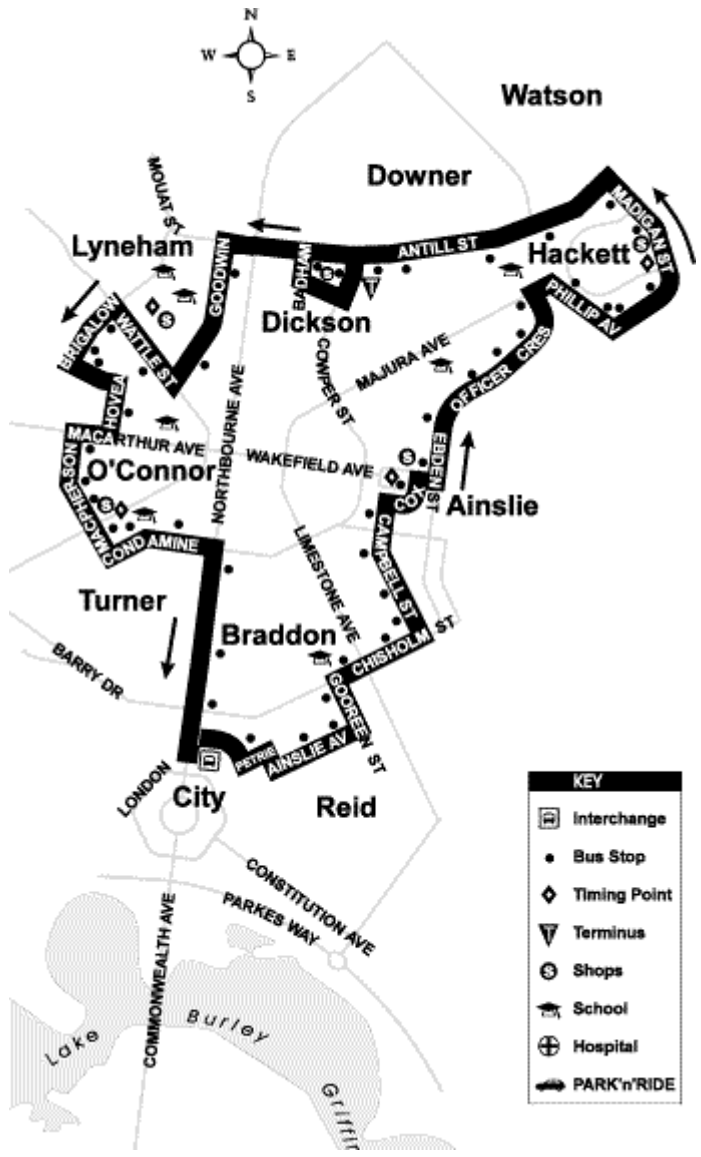

--- - operates school days only
T - operates on Thursday school days only

<i>Depart City</i>	<i>Arrive Turner</i>	<i>Depart Turner</i>	<i>Arrive City</i>
MONDAY to FRIDAY			
10:20	10:26	2:20	2:26
10:50	10:56	3:00	3:06
11:20	11:26		

Anti-clockwise Loop

Depart City	Ainslie	Hackett	Dickson Shops (Cowper St)	Lyneham	O'Connor	Arrive City
MONDAY to FRIDAY						
---	---	---	6:52	6:58	7:02	7:10
---	---	---	7:22	7:28	7:32	7:40
7:28	7:38	7:45	7:52	7:58	8:02	8:10
7:58	8:08	8:15	8:22	8:28	8:32	8:40
8:28	8:38	8:45	8:59	9:06	9:12	9:20
8:55	9:05	9:12	9:19	9:25	9:29	9:37
9:25	9:34	9:41	9:48	9:54	9:58	10:06
9:40	9:49	9:56	10:03	10:09	10:13	10:21
9:55	10:04	10:11	10:18	10:24	10:28	10:36
10:10	10:19	10:26	10:33	10:39	10:43	10:51
10:25	10:34	10:41	10:48	10:54	10:58	11:06
10:40	10:49	10:56	11:03	11:09	11:13	11:21
10:55	11:04	11:11	11:18	11:24	11:28	11:36
11:10	11:19	11:26	11:33	11:39	11:43	11:51
11:25	11:34	11:41	11:48	11:54	11:58	12:06
11:40	11:49	11:56	12:03	12:09	12:13	12:21
11:55	12:04	12:11	12:18	12:24	12:28	12:36
12:10	12:19	12:26	12:33	12:39	12:43	12:51
12:25	12:34	12:41	12:48	12:54	12:58	1:06
12:40	12:49	12:56	1:03	1:09	1:13	1:21
12:55	1:04	1:11	1:18	1:24	1:28	1:36
1:10	1:19	1:26	1:33	1:39	1:43	1:51
1:25	1:34	1:41	1:48	1:54	1:58	2:06
1:40	1:49	1:56	2:03	2:09	2:13	2:21
1:55	2:04	2:11	2:18	2:24	2:28	2:36
2:10	2:19	2:26	2:33	2:39	2:43	2:51
2:25	2:34	2:41	2:48	2:54	2:58	3:06
2:55	3:04	3:11	3:18	3:24	3:28	3:40
3:25	3:34	3:41	3:48	3:54	3:58	4:06
3:55	4:05	4:12	4:19	4:25	4:29	4:37
4:15	4:25	4:32	4:39	4:45	4:49	4:57
4:35	4:45	4:52	4:59	---	---	---
4:55	5:05	5:12	5:19	5:25	5:29	5:37
5:10	5:20	5:27	5:34	---	---	---
5:25	5:35	5:42	5:49	---	---	---
5:40	5:49	5:56	6:03	6:09	6:13	6:21
6:10	6:19	6:26	6:33	---	---	---
6:40	6:49	6:56	7:03	7:09	7:13	7:21
7:15	7:24	7:31	7:38	---	---	---