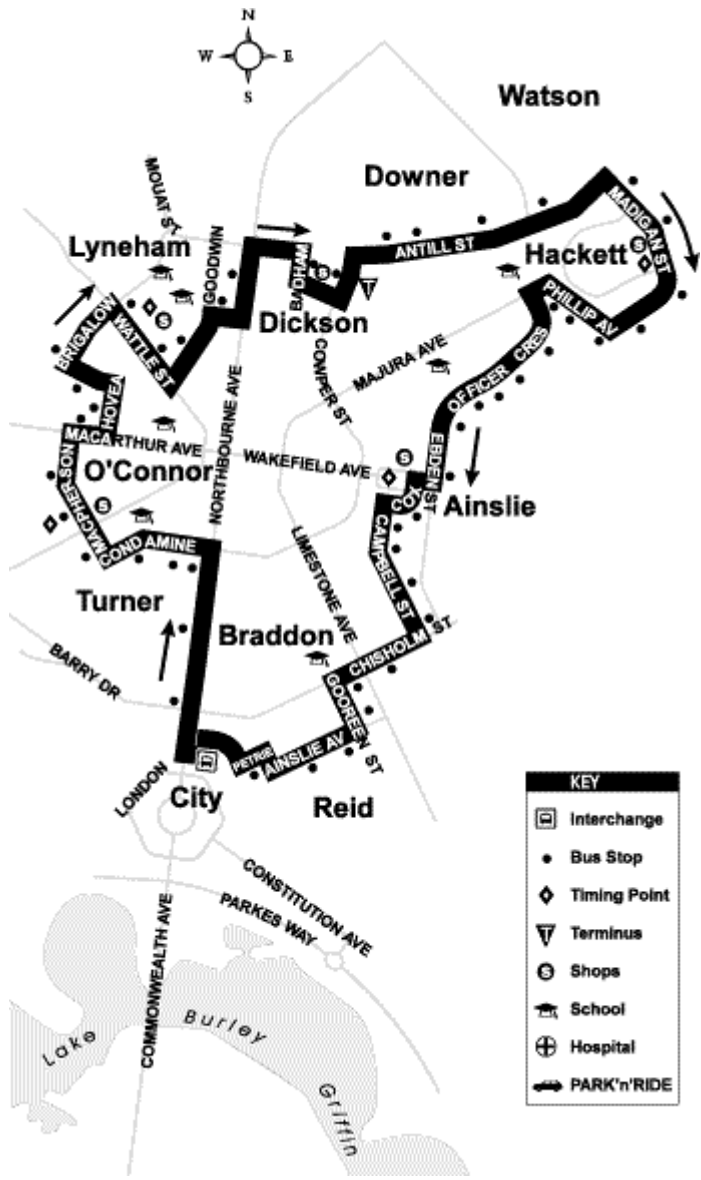

CITY — Dickson — CITY
via Turner, Lyneham, Hackett & Ainslie

307

Clockwise Loop

Depart City	O'Connor	Lyneham	Dickson Shops (Cowper St)	Hackett	Ainslie	Arrive City
MONDAY to FRIDAY						
----	----	----	6:52	6:57	7:04	7:15
----	----	----	7:15	7:21	7:28	7:39
----	----	----	7:30	7:36	7:43	7:54
----	----	----	7:45	7:51	7:58	8:09
----	----	----	8:00	8:06	8:13	8:24
----	----	----	8:15	8:21	8:28	8:39
8:12	8:19	8:24	8:30	8:36	8:43	8:54
8:34	8:41	8:46	8:58	9:04	9:11	9:22
----	----	----	9:22	9:27	9:34	9:45
9:34	9:41	9:46	9:52	9:57	10:04	10:15
9:49	9:56	10:01	10:07	10:12	10:19	10:30
10:04	10:11	10:16	10:22	10:27	10:34	10:45
10:19	10:26	10:31	10:37	10:42	10:49	11:00
10:34	10:41	10:46	10:52	10:57	11:04	11:15
10:49	10:56	11:01	11:07	11:12	11:19	11:30
11:04	11:11	11:16	11:22	11:27	11:34	11:45
11:19	11:26	11:31	11:37	11:42	11:49	12:00
11:34	11:41	11:46	11:52	11:57	12:04	12:15
11:49	11:56	12:01	12:07	12:12	12:19	12:30
12:04	12:11	12:16	12:22	12:27	12:34	12:45
12:19	12:26	12:31	12:37	12:42	12:49	1:00
12:34	12:41	12:46	12:52	12:57	1:04	1:15
12:49	12:56	1:01	1:07	1:12	1:19	1:30
1:04	1:11	1:16	1:22	1:27	1:34	1:45
1:19	1:26	1:31	1:37	1:42	1:49	2:00
1:34	1:41	1:46	1:52	1:57	2:04	2:15
1:49	1:56	2:01	2:07	2:12	2:19	2:30
2:04	2:11	2:16	2:22	2:27	2:34	2:45
2:19	2:26	2:31	2:37	2:42	2:49	3:00
2:34	2:41	2:46	2:52	2:57	3:04	3:15
3:04	3:11	3:16	3:22	3:27	3:34	3:45
3:34	3:41	3:46	3:52	3:58	4:05	4:16
4:14	4:21	4:26	4:32	4:38	4:45	4:56
4:54	5:01	5:06	5:12	5:18	5:25	5:36
5:24	5:31	5:36	5:42	5:47	5:54	6:05
5:54	6:01	6:06	6:12	6:17	6:24	6:35
6:24	6:31	6:36	6:42	6:47	6:54	7:05
7:04	7:11	7:16	7:22	7:27	7:34	7:45