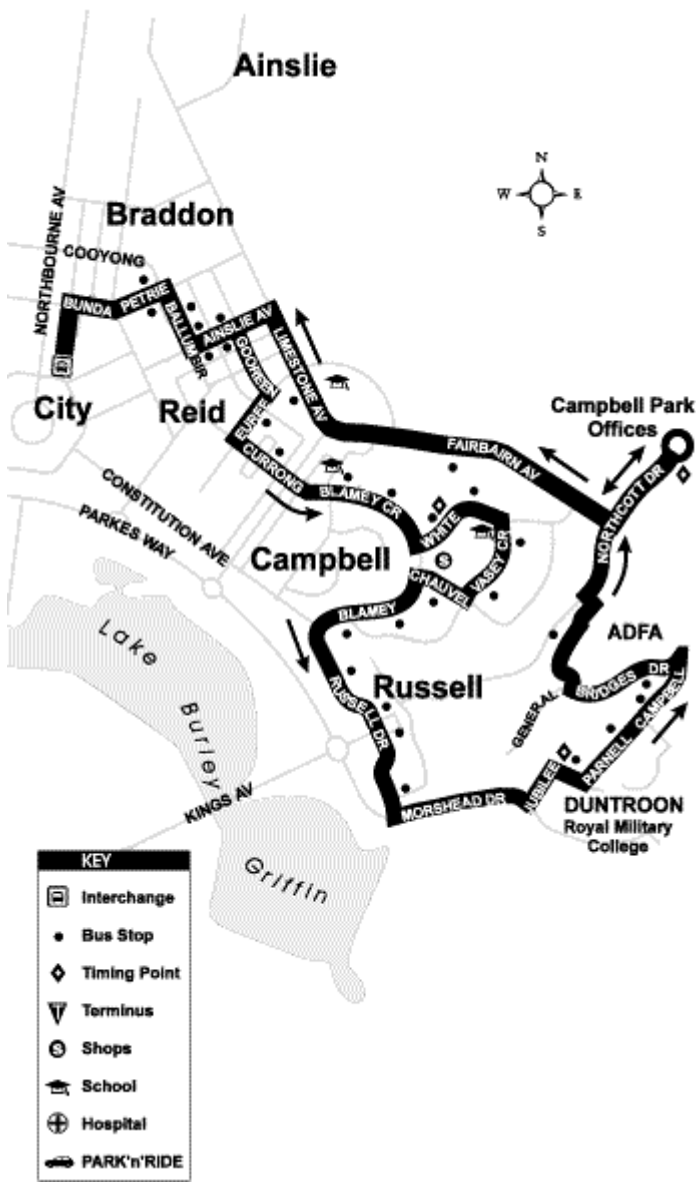

Anti-clockwise Loop

<i>Depart City</i>	<i>Campbell Shops</i>	<i>Duntroon</i>	<i>Campbell Park Offices</i>	<i>Arrive City</i>
MONDAY to FRIDAY				
10:35	10:44	10:52	10:58	11:10
11:35	11:44	11:52	11:58	12:10
12:35	12:44	12:52	12:58	1:12
1:35	1:44	1:52	1:58	2:10
2:55	3:04	3:12	3:18	3:30
3:51	4:00	4:08	4:14	4:28
4:15	4:24	4:32	4:38	4:52
4:45	4:54	5:02	5:08	5:22
5:15	5:24	5:32	5:38	5:50
5:45	5:54	6:02	6:08	6:20
6:15	6:24	6:32	6:38	6:50
6:45	6:54	7:02	7:08	7:20