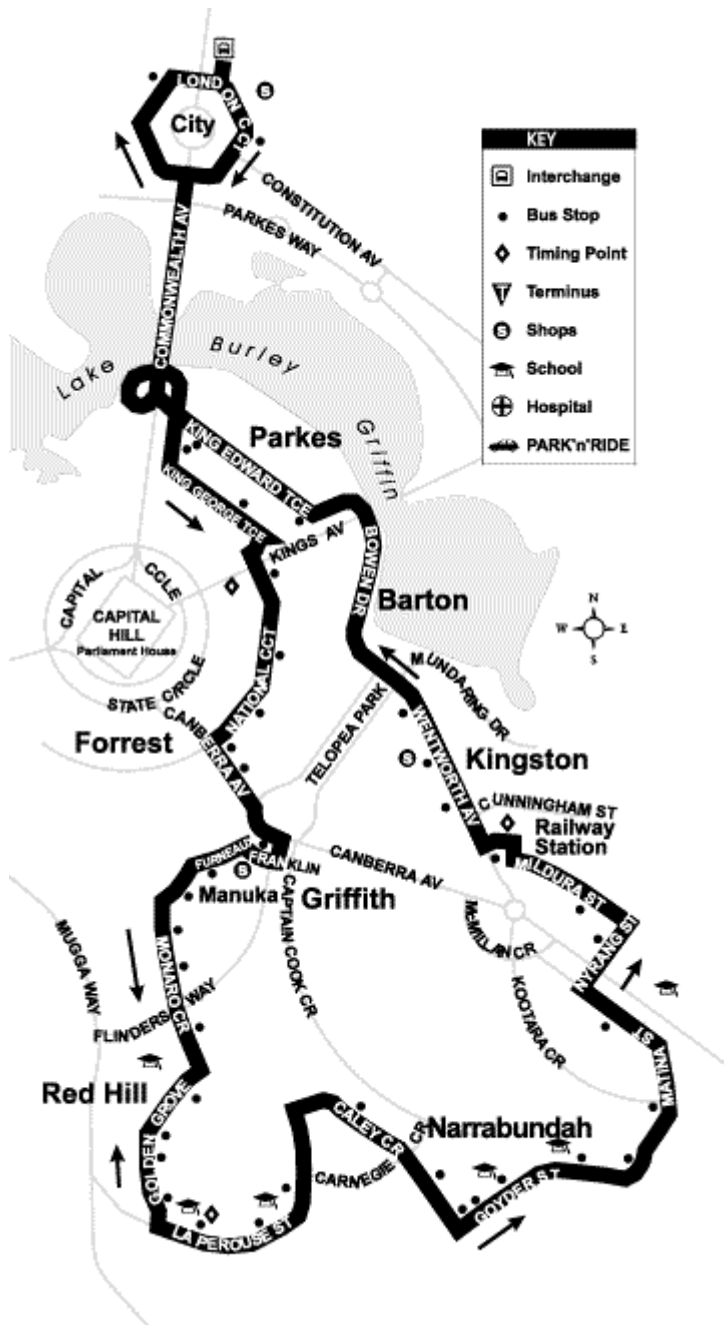

Anti-clockwise Loop

<i>Depart City</i>	<i>Barton</i>	<i>Manuka</i>	<i>Narrabundah Terminus</i>	<i>Railway Station Kingston</i>	<i>Arrive City</i>
MONDAY to FRIDAY EVENINGS					
7:20	7:28	7:33	7:50	----	----
8:18	8:26	8:31	8:48	----	----
9:18	9:26	9:31	9:48	----	----
10:18	10:26	10:31	10:48	----	----
11:18	11:26	11:31	11:48	----	----
SATURDAY					
8:20	8:28	8:33	8:50	----	----
9:20	9:28	9:33	9:50	----	----
10:20	10:28	10:33	10:50	----	----
11:20	11:28	11:33	11:50	----	----
12:20	12:28	12:33	12:50	----	----
1:20	1:28	1:33	1:50	----	----
2:20	2:28	2:33	2:50	----	----
3:20	3:28	3:33	3:50	----	----
4:20	4:28	4:33	4:50	----	----
5:20	5:28	5:33	5:50	----	----
6:20	6:28	6:33	6:50	----	----
7:20	7:28	7:33	7:50	----	----
8:20	8:28	8:33	8:50	----	----
9:20	9:28	9:33	9:50	----	----
10:20	10:28	10:33	10:50	----	----
11:20	11:28	11:33	11:50	----	----
SUNDAY & PUBLIC HOLIDAYS					
9:20	9:28	9:33	9:50	----	----
10:20	10:28	10:33	10:50	----	----
11:20	11:28	11:33	11:50	----	----
12:20	12:28	12:33	12:50	12:58	1:09
1:20	1:28	1:33	1:50	1:58	2:09
2:20	2:28	2:33	2:50	2:58	3:09
3:20	3:28	3:33	3:50	3:58	4:09
4:20	4:28	4:33	4:50	4:58	5:09
5:20	5:28	5:33	5:50	5:58	6:09
6:20	6:28	6:33	6:50	----	----