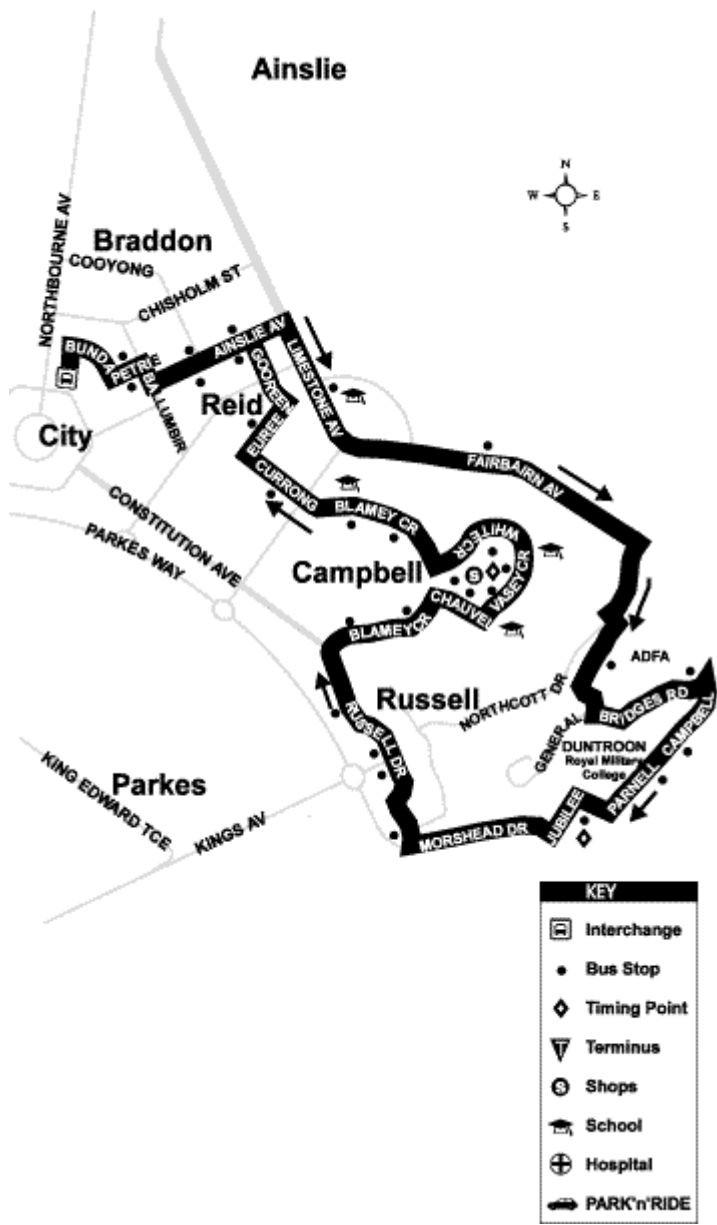

Clockwise Loop

<i>Depart City</i>	<i>Duntroon</i>	<i>Campbell Shops</i>	<i>Arrive City</i>
SATURDAY			
7:21	7:33	7:39	7:53
8:21	8:33	8:39	8:53
9:21	9:33	9:39	9:53
11:21	11:33	11:39	11:53
1:21	1:33	1:39	1:53
3:21	3:33	3:39	3:53
5:21	5:33	5:39	5:53
7:21	7:33	7:39	7:53
SUNDAY & PUBLIC HOLIDAYS			
8:21	8:33	8:39	8:53
9:21	9:33	9:39	9:53
11:21	11:33	11:39	11:53
1:21	1:33	1:39	1:53
3:21	3:33	3:39	3:53
5:21	5:33	5:39	5:53