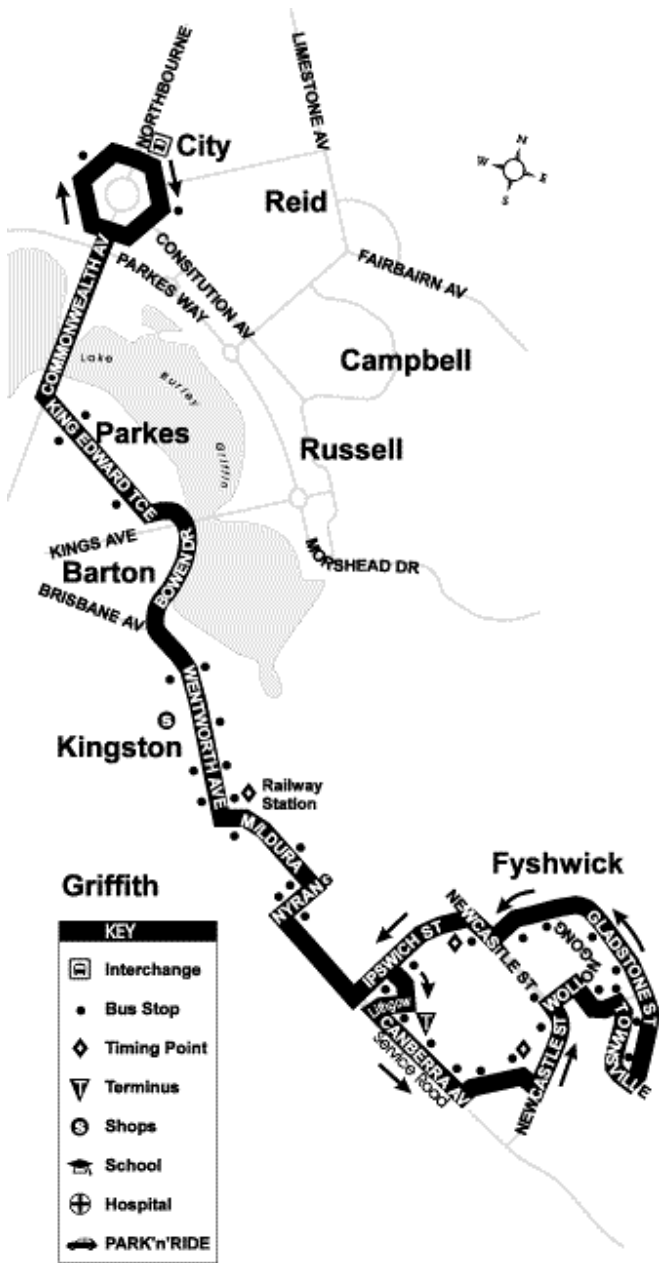

Depart City	Railway Station Kingston	Canberra Times Fyshwick	Railway Station Kingston	Arrive City

MONDAY to FRIDAY

6:30	6:41	6:57	7:03	7:16
6:55	7:06	7:22	7:28	7:41
7:20	7:31	7:47	7:53	8:06
7:45	7:56	8:12	8:18	8:31
8:05	8:16	8:32	8:38	8:51
8:20	8:31	8:47	8:53	9:06
8:35	8:46	9:02	9:08	9:21
8:55	9:06	9:22	9:28	9:41
9:25	9:36	9:52	9:58	10:11
9:55	10:06	10:22	10:28	10:41
10:25	10:36	10:52	10:58	11:11
10:55	11:06	11:22	11:28	11:41
11:25	11:36	11:52	11:58	12:11
11:55	12:06	12:22	12:28	12:41
12:25	12:36	12:52	12:58	1:11
12:55	1:06	1:22	1:28	1:41
1:25	1:36	1:52	1:58	2:11
1:55	2:06	2:22	2:28	2:41
2:25	2:36	2:52	2:58	3:11
2:55	3:06	3:22	3:28	3:41
3:25	3:36	3:52	4:01	4:12
3:55	4:06	4:22	4:28	4:41
4:25	4:36	4:52	4:58	5:12
4:55	5:06	5:22	5:28	5:41
5:25	5:36	5:52	5:58	6:11
5:55	6:06	6:22	6:28	6:41
---	---	---	10:35	10:45

- buswaits until 11.03 pm if required

SATURDAY

7:29	7:40	7:56	8:02	8:15
8:36	8:47	9:03	9:09	9:22
9:36	9:47	10:03	10:09	10:22
10:36	10:47	11:03	11:09	11:22
11:36	11:47	12:03	12:09	12:22
11:55	12:06	12:22	12:28	12:41
12:55	1:06	1:22	1:28	1:41
1:55	2:06	2:22	2:28	2:41
2:55	3:06	3:22	3:28	3:41
---	---	---	4:05	4:18
3:55	4:06	4:22	4:28	4:41
4:55	5:06	---	---	---
---	---	---	10:35	10:45

- buswaits until 11.03 pm if required

SUNDAY & PUBLIC HOLIDAYS

11:55	12:06	---	---	---
---	---	---	12:09	12:22
---	---	---	4:05	4:18
4:55	5:06	---	---	---