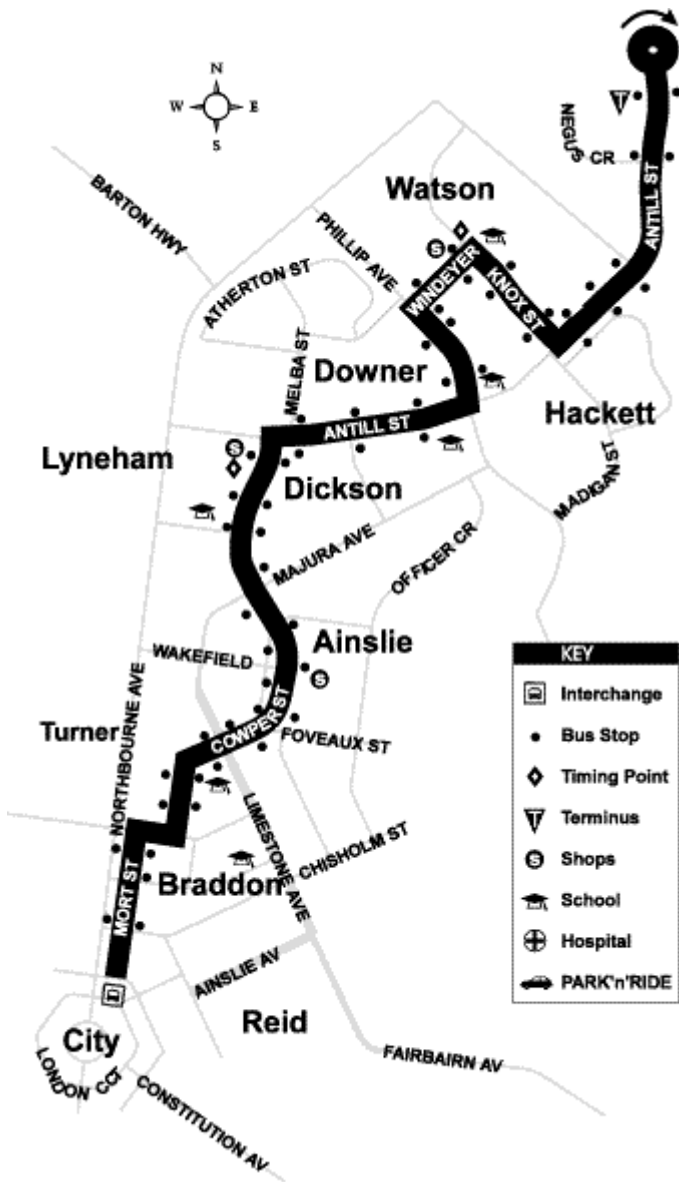

C - starts at Constitution & Blamey at 7.27am

Anti-clockwise Loop

<i>Depart City</i>	<i>Campbell Shops</i>	<i>Duntroon</i>	<i>Campbell Park Offices</i>	<i>Arrive City</i>
MONDAY to FRIDAY				
10:35	10:44	10:52	10:58	11:10
11:35	11:44	11:52	11:58	12:10
12:35	12:44	12:52	12:58	1:12
1:35	1:44	1:52	1:58	2:10
2:55	3:04	3:12	3:18	3:30
3:51	4:00	4:08	4:14	4:28
4:15	4:24	4:32	4:38	4:52
4:45	4:54	5:02	5:08	5:22
5:15	5:24	5:32	5:38	5:50
5:45	5:54	6:02	6:08	6:20
6:15	6:24	6:32	6:38	6:50
6:45	6:54	7:02	7:08	7:20

HERITAGE VILLAGE, WATSON — CITY
via Antill St, Dickson, Ainslie & Braddon

305

From City		To City				
Depart City Interchange	Dickson Shops (Cowper St)	Watson	Heritage Park	Watson	Dickson Shops (Cowper St)	Arrive City Interchange
MONDAY to FRIDAY						
---	---	---	6:25	6:31	6:36	6:46
---	---	---	6:55	7:01	7:06	7:16
---	---	---	7:28	7:34	7:39	7:49
---	---	---	7:47	7:53	7:58	8:08
7:54	8:04	8:09	8:15	8:21	8:26	8:36
8:22	8:32	8:37	8:43	8:49	8:54	9:04
8:35	8:45	8:50	8:56	---	---	---
8:59	9:09	9:14	9:20	9:26	9:31	9:41
---	---	---	9:50	9:56	10:01	10:11
9:59	10:09	10:14	10:20	10:26	10:31	10:41
10:29	10:39	10:44	10:50	10:56	11:01	11:11
10:59	11:09	11:14	11:20	11:26	11:31	11:41
11:29	11:39	11:44	11:50	11:56	12:01	12:11
11:59	12:09	12:14	12:20	12:26	12:31	12:41
12:29	12:39	12:44	12:50	12:56	1:01	1:11
12:59	1:09	1:14	1:20	1:26	1:31	1:41
---	---	---	---	---	T 1:30	T 1:40
1:29	1:39	1:44	1:50	1:56	2:01	2:11
1:59	2:09	2:14	2:20	2:26	2:31	2:41
2:29	2:39	2:44	2:50	2:56	3:01	3:11
2:59	3:09	3:14	3:20	3:26	3:33	3:43
3:20	3:30	3:35	3:41	3:47	3:52	4:02
3:50	4:00	4:05	4:11	4:17	4:22	4:32
4:05	4:15	4:20	4:26	---	---	---
4:20	4:30	4:35	4:41	4:47	4:52	5:02
4:50	5:00	5:05	5:11	5:17	5:22	5:32
5:15	5:25	5:30	5:36	5:42	5:47	5:57
5:40	5:50	5:55	6:01	6:07	6:12	6:22
6:06	6:16	6:21	6:27	---	---	---
7:02	7:12	7:17	7:23	7:29	7:34	7:44