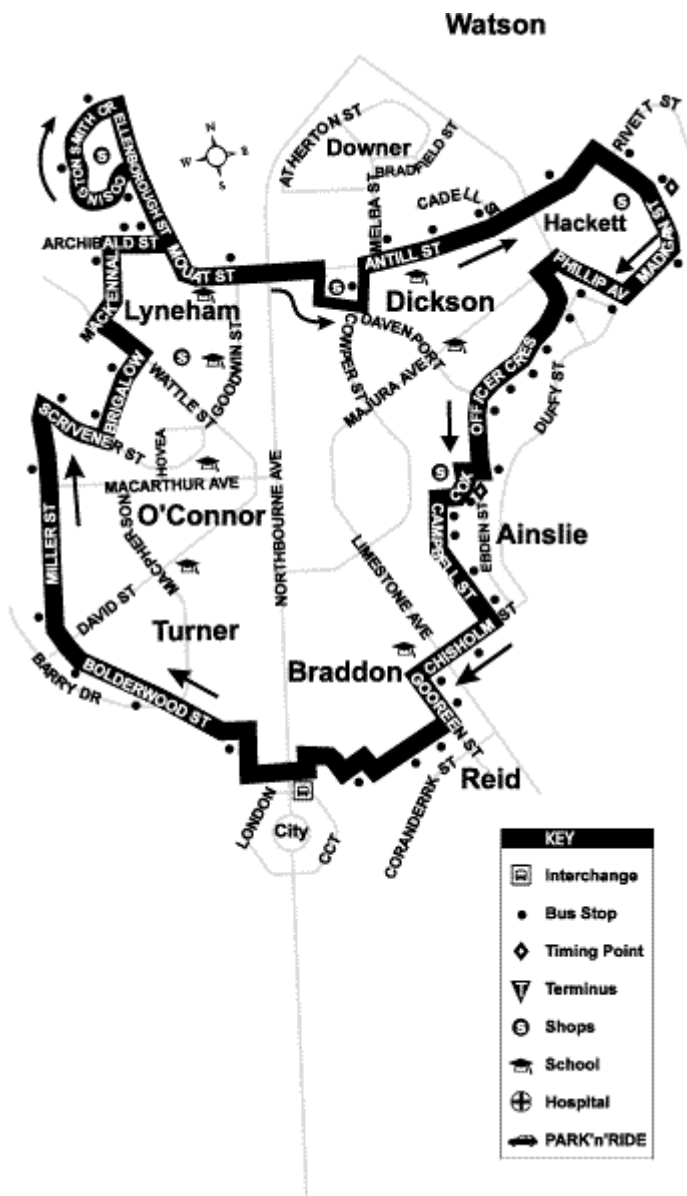

CITY — Nth Lyneham — Dickson — CITY
via O'Connor, Lyneham, Hackett & Ainslie

366

Clockwise Loop

<i>Depart City</i>	<i>Macarthur & Miller</i>	<i>Lyneham</i>	<i>North Lyneham</i>	<i>Dickson Shops (Cowper St)</i>	<i>Hackett</i>	<i>Ainslie</i>	<i>Arrive City</i>
MONDAY to FRIDAY EVENINGS							
7:44	7:50	7:53	7:58	8:05	8:10	8:15	8:26
8:44	8:50	8:53	8:58	9:05	9:10	9:15	9:26
9:44	9:50	9:53	9:58	10:05	10:10	10:15	10:26
10:44	10:50	10:53	10:58	11:05	-----	-----	-----
SATURDAY							
-----	-----	-----	-----	8:08	8:13	8:18	8:29
8:44	8:50	8:53	8:58	9:05	9:10	9:15	9:26
9:44	9:50	9:53	9:58	10:05	10:10	10:15	10:26
10:44	10:50	10:53	10:58	11:05	11:10	11:15	11:26
11:44	11:50	11:53	11:58	12:05	12:10	12:15	12:26
12:44	12:50	12:53	12:58	1:05	1:10	1:15	1:26
1:44	1:50	1:53	1:58	2:05	2:10	2:15	2:26
2:44	2:50	2:53	2:58	3:05	3:10	3:15	3:26
3:44	3:50	3:53	3:58	4:05	4:10	4:15	4:26
4:44	4:50	4:53	4:58	5:05	5:10	5:15	5:26
5:44	5:50	5:53	5:58	6:05	6:10	6:15	6:26
6:44	6:50	6:53	6:58	7:05	7:10	7:15	7:26
7:44	7:50	7:53	7:58	8:05	8:10	8:15	8:26
8:44	8:50	8:53	8:58	9:05	9:10	9:15	9:26
9:44	9:50	9:53	9:58	10:05	10:10	10:15	10:26
10:44	10:50	10:53	10:58	11:05	-----	-----	-----
SUNDAY & PUBLIC HOLIDAYS							
8:44	8:50	8:53	8:58	9:05	9:10	9:15	9:26
9:44	9:50	9:53	9:58	10:05	10:10	10:15	10:26
10:44	10:50	10:53	10:58	11:05	11:10	11:15	11:26
11:44	11:50	11:53	11:58	12:05	12:10	12:15	12:26
12:44	12:50	12:53	12:58	1:05	1:10	1:15	1:26
1:44	1:50	1:53	1:58	2:05	2:10	2:15	2:26
2:44	2:50	2:53	2:58	3:05	3:10	3:15	3:26
3:44	3:50	3:53	3:58	4:05	4:10	4:15	4:26
4:44	4:50	4:53	4:58	5:05	5:10	5:15	5:26
5:44	5:50	5:53	5:58	6:05	6:10	6:15	6:26
6:44	6:50	6:53	6:58	7:05	7:10	7:15	7:26