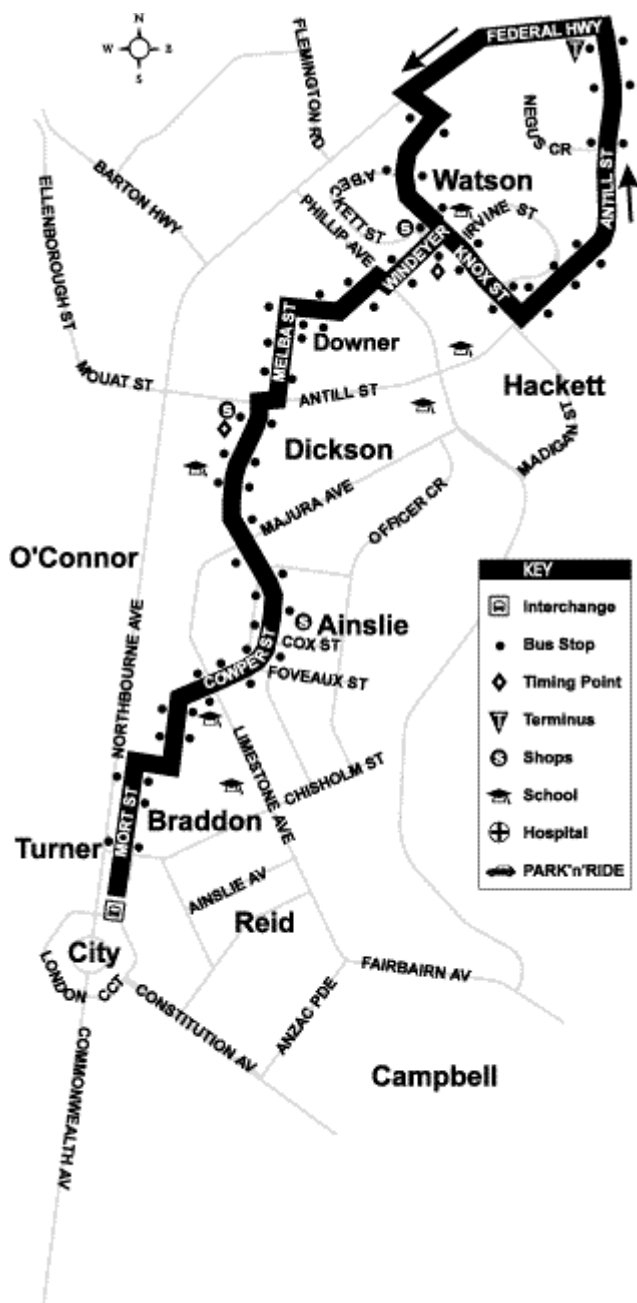

CITY — Watson — CITY
via Braddon, Ainslie, Dickson & Downer

364

From City		To City				
Depart City	Dickson Shops (Cowper St)	Watson	Heritage Park	Watson	Dickson Shops (Cowper St)	Arrive City

MONDAY to FRIDAY EVENINGS

8:06	8:16	8:21	8:25	8:29	8:33	8:44
9:07	9:17	9:22	9:26	9:30	9:34	9:45
10:06	10:16	10:21	10:25	10:29	-----	-----
11:06	11:16	11:21	11:25	11:29	-----	-----

SATURDAY

-----	-----	7:18	7:22	7:26	7:30	7:41
8:03	8:13	8:18	8:22	8:26	8:30	8:41
9:03	9:13	9:18	9:22	9:26	9:30	9:41
10:03	10:13	10:18	10:22	10:26	10:30	10:41
11:03	11:13	11:18	11:22	11:26	11:30	11:41
12:03	12:13	12:18	12:22	12:26	12:30	12:41
1:03	1:13	1:18	1:22	1:26	1:30	1:41
2:03	2:13	2:18	2:22	2:26	2:30	2:41
3:03	3:13	3:18	3:22	3:26	3:30	3:41
4:03	4:13	4:18	4:22	4:26	4:30	4:41
5:03	5:13	5:18	5:22	5:26	5:30	5:41
6:03	6:13	6:18	6:22	6:26	6:30	6:41
7:03	7:13	7:18	7:22	7:26	7:30	7:41
8:03	8:13	8:18	8:22	8:26	8:30	8:41
9:03	9:13	9:18	9:22	9:26	9:30	9:41
10:03	10:13	10:18	10:22	10:26	-----	-----
11:03	11:13	11:18	11:22	11:26	-----	-----

SUNDAY & PUBLIC HOLIDAYS

-----	-----	8:18	8:22	8:26	8:30	8:41
9:03	9:13	9:18	9:22	9:26	9:30	9:41
10:03	10:13	10:18	10:22	10:26	10:30	10:41
11:03	11:13	11:18	11:22	11:26	11:30	11:41
12:03	12:13	12:18	12:22	12:26	12:30	12:41
1:03	1:13	1:18	1:22	1:26	1:30	1:41
2:03	2:13	2:18	2:22	2:26	2:30	2:41
3:03	3:13	3:18	3:22	3:26	3:30	3:41
4:03	4:13	4:18	4:22	4:26	4:30	4:41
5:03	5:13	5:18	5:22	5:26	5:30	5:41
6:03	6:13	6:18	6:22	6:26	6:30	6:41
7:03	7:13	7:18	7:22	7:26	-----	-----