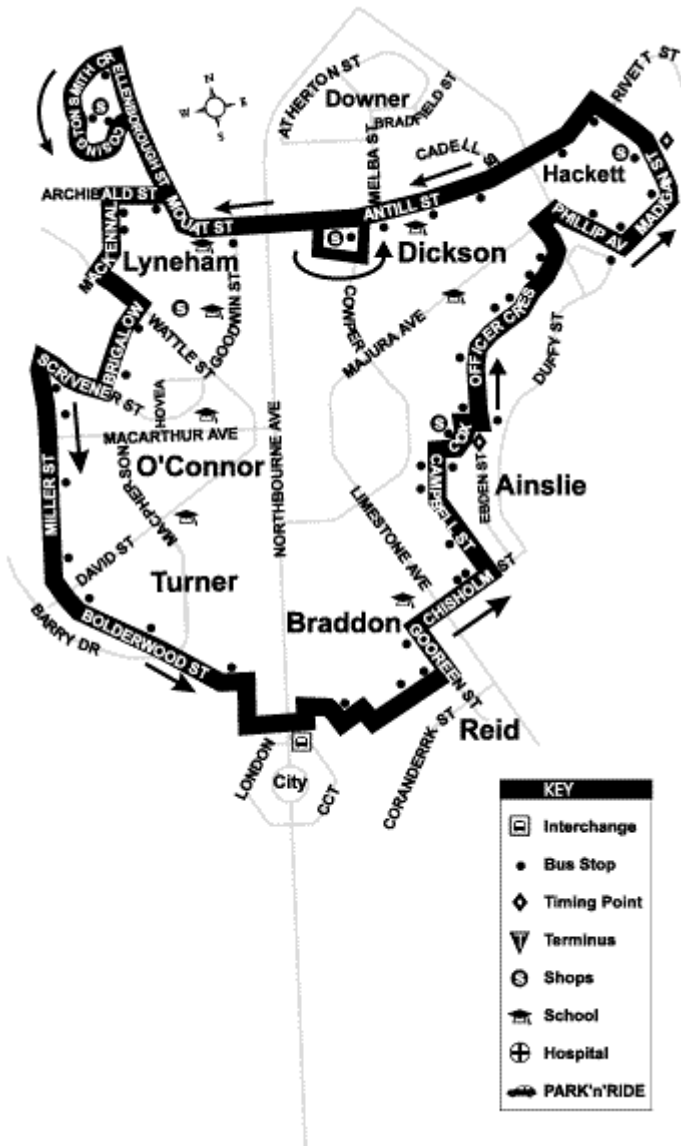

Anti-clockwise Loop

Depart City	Ainslie	Hackett	Dickson	North Lyneham	Lyneham	Macarthur & Miller	Arrive City

MONDAY to FRIDAY EVENINGS

8:14	8:23	8:28	8:32	8:38	8:43	8:47	8:56
9:14	9:23	9:28	9:32	9:38	9:43	9:47	9:56
10:14	10:23	10:28	10:32	10:38	10:43	10:47	10:56
11:14	11:23	11:28	11:32	11:38	11:43	11:47	11:56

SATURDAY

7:14	7:23	7:28	7:32	7:38	7:43	7:47	7:56
8:14	8:23	8:28	8:32	8:38	8:43	8:47	8:56
9:14	9:23	9:28	9:32	9:38	9:43	9:47	9:56
10:14	10:23	10:28	10:32	10:38	10:43	10:47	10:56
11:14	11:23	11:28	11:32	11:38	11:43	11:47	11:56
12:14	12:23	12:28	12:32	12:38	12:43	12:47	12:56
1:14	1:23	1:28	1:32	1:38	1:43	1:47	1:56
2:14	2:23	2:28	2:32	2:38	2:43	2:47	2:56
3:14	3:23	3:28	3:32	3:38	3:43	3:47	3:56
4:14	4:23	4:28	4:32	4:38	4:43	4:47	4:56
5:14	5:23	5:28	5:32	5:38	5:43	5:47	5:56
6:14	6:23	6:28	6:32	6:38	6:43	6:47	6:56
7:14	7:23	7:28	7:32	7:38	7:43	7:47	7:56
8:14	8:23	8:28	8:32	8:38	8:43	8:47	8:56
9:14	9:23	9:28	9:32	9:38	9:43	9:47	9:56
10:14	10:23	10:28	10:32	10:38	10:43	10:47	10:56
11:14	11:23	11:28	11:32	----	----	----	----

SUNDAY & PUBLIC HOLIDAYS

8:14	8:23	8:28	8:32	8:38	8:43	8:47	8:56
9:14	9:23	9:28	9:32	9:38	9:43	9:47	9:56
10:14	10:23	10:28	10:32	10:38	10:43	10:47	10:56
11:14	11:23	11:28	11:32	11:38	11:43	11:47	11:56
12:14	12:23	12:28	12:32	12:38	12:43	12:47	12:56
1:14	1:23	1:28	1:32	1:38	1:43	1:47	1:56
2:14	2:23	2:28	2:32	2:38	2:43	2:47	2:56
3:14	3:23	3:28	3:32	3:38	3:43	3:47	3:56
4:14	4:23	4:28	4:32	4:38	4:43	4:47	4:56
5:14	5:23	5:28	5:32	5:38	5:43	5:47	5:56
6:14	6:23	6:28	6:32	6:38	6:43	6:47	6:56
7:14	7:23	7:28	7:32	----	----	----	----