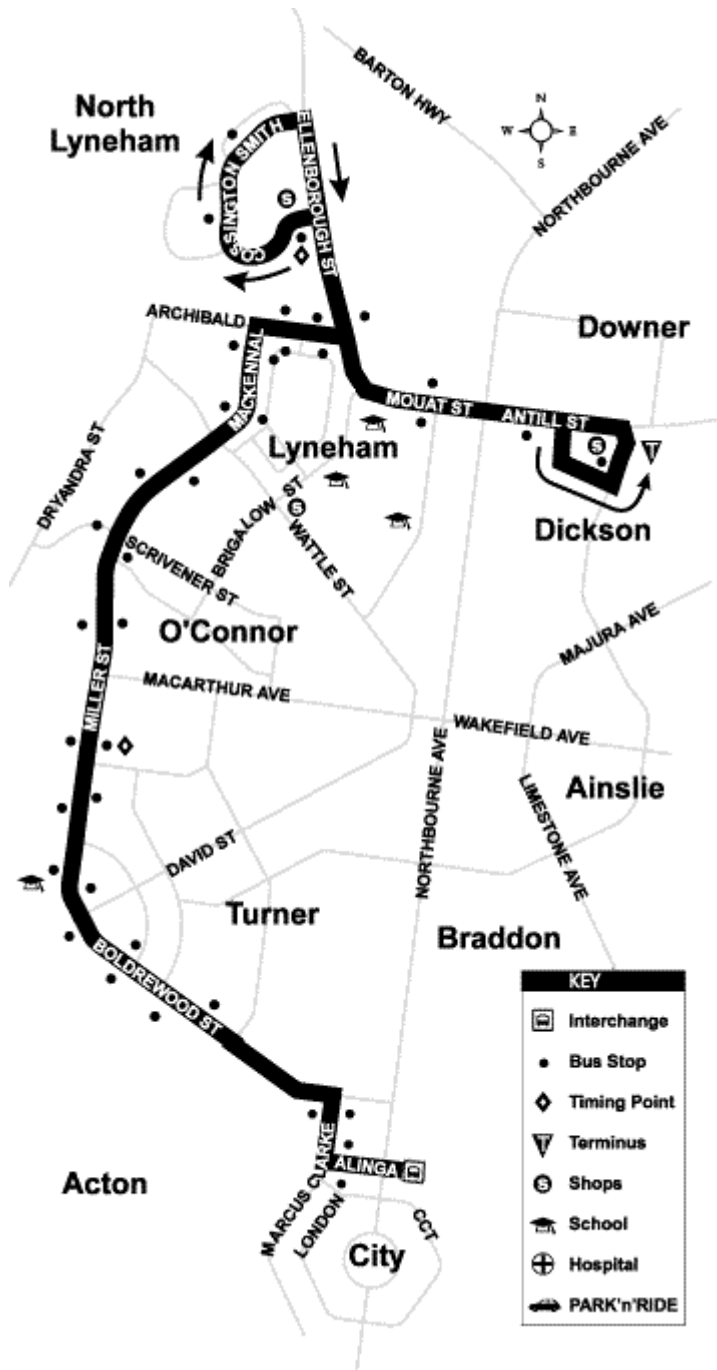

Depart Dickson Shops (Cowper St)	To City		From City	
	North Lyneham	Macarthur & Miller	Arrive City	Depart City

MONDAY to FRIDAY

6:35	6:40	6:47	6:55	7:30	7:38	7:44	7:50
7:10	7:15	7:22	7:30	7:43	7:51	7:57	8:03
7:43	7:48	7:55	8:03	8:20	8:28	8:36	8:46
7:54	7:59	8:06	8:14	8:43	8:51	8:57	9:03
8:07	8:12	8:19	8:30	9:28	9:36	9:42	9:48
8:21	8:26	8:34	8:42	9:58	10:06	10:12	10:18
8:50	8:55	9:02	9:10	10:28	10:36	10:42	10:48
9:21	9:26	9:33	9:41	10:58	11:06	11:12	11:18
9:53	9:58	10:05	10:13	11:28	11:36	11:42	11:48
10:23	10:28	10:35	10:43	11:58	12:06	12:12	12:18
10:53	10:58	11:05	11:13	12:28	12:36	12:42	12:48
11:23	11:28	11:35	11:43	12:58	1:06	1:12	1:18
11:53	11:58	12:05	12:13	1:28	1:36	1:42	1:48
12:23	12:28	12:35	12:43	1:58	2:06	2:12	2:18
12:53	12:58	1:05	1:13	2:28	2:36	2:42	2:48
1:23	1:28	1:35	1:43	2:58	3:06	3:12	3:18
1:53	1:58	2:05	2:13	3:28	3:36	3:42	3:48
2:23	2:28	2:35	2:43	3:58	4:06	4:12	4:18
2:53	2:58	3:05	3:13	4:28	4:36	4:42	4:48
3:23	3:28	3:35	3:43	4:58	5:06	5:12	5:18
3:57	4:02	4:09	4:17	5:15	5:23	5:29	5:35
4:28	4:33	4:40	4:48	5:28	5:36	5:42	5:48
5:01	5:06	5:13	5:21	5:40	5:48	5:54	6:00
5:42	5:47	5:54	6:02	6:15	6:23	6:29	6:35
6:40	6:45	6:52	7:00	7:00	7:08	7:14	7:20
7:25	7:30	7:37	7:45