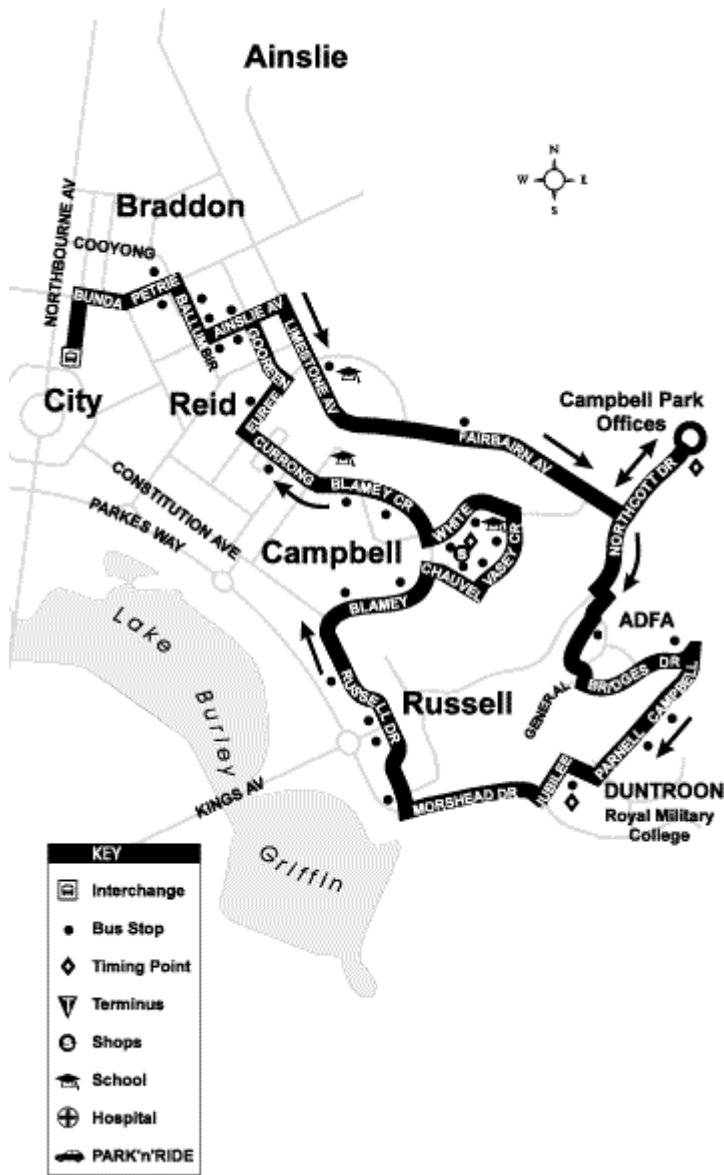

KEY	
	Interchange
	Bus Stop
	Timing Point
	Terminus
	Shops
	School
	Hospital
	PARK'n'RIDE

City Layover *City Interchange* *City Layover*

MONDAY to FRIDAY

11:00	11:15	11:20
11:10	11:25	11:30
11:20	11:35	11:40
11:30	11:45	11:50
11:40	11:55	12:00
11:50	12:05	12:10
12:00	12:15	12:20
12:10	12:25	12:30
12:20	12:35	12:40
12:30	12:45	12:50
12:40	12:55	1:00
12:50	1:05	1:10
1:00	1:15	1:20
1:10	1:25	1:30
1:20	1:35	1:40
1:30	1:45	1:50
1:40	1:55	2:00
1:50	2:05	2:10
2:00	2:15	2:20
2:10	2:25	2:30
2:20	2:35	2:40