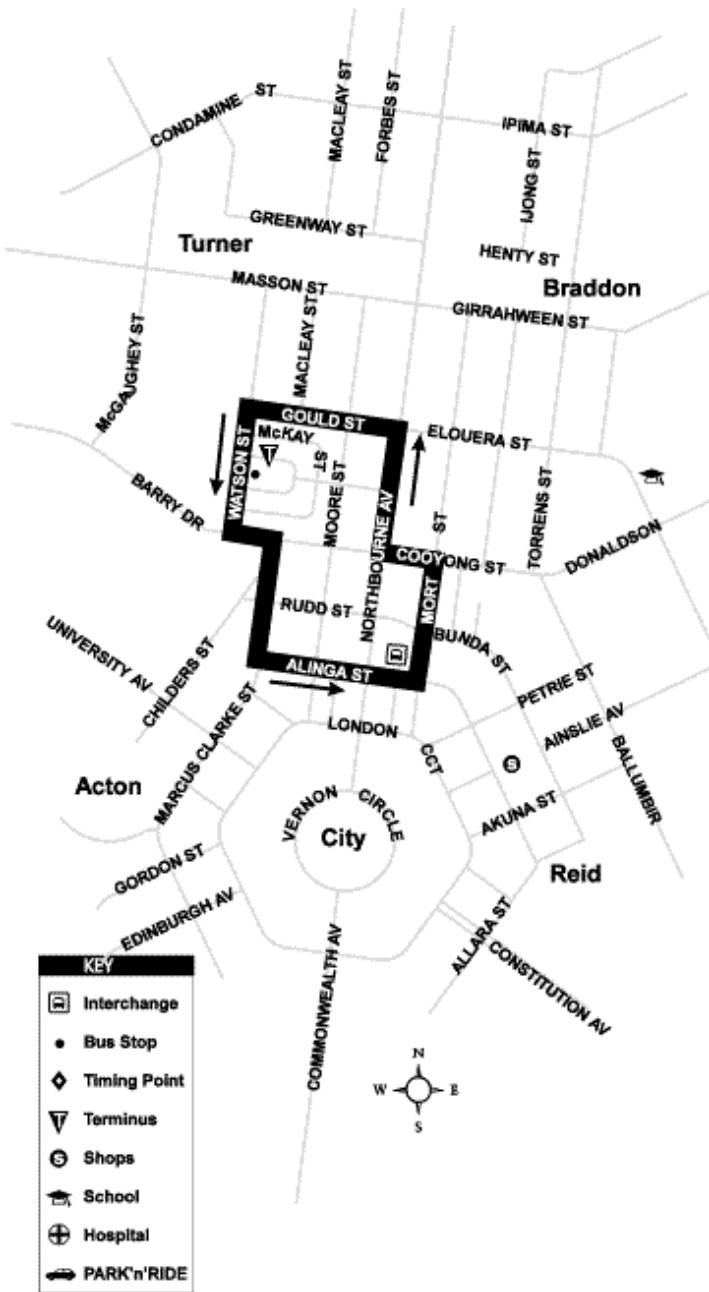

<i>Depart City</i>	<i>Arrive Turner</i>	<i>Depart Turner</i>	<i>Arrive City</i>
MONDAY to FRIDAY			
10:20	10:26	2:20	2:26
10:50	10:56	3:00	3:06
11:20	11:26