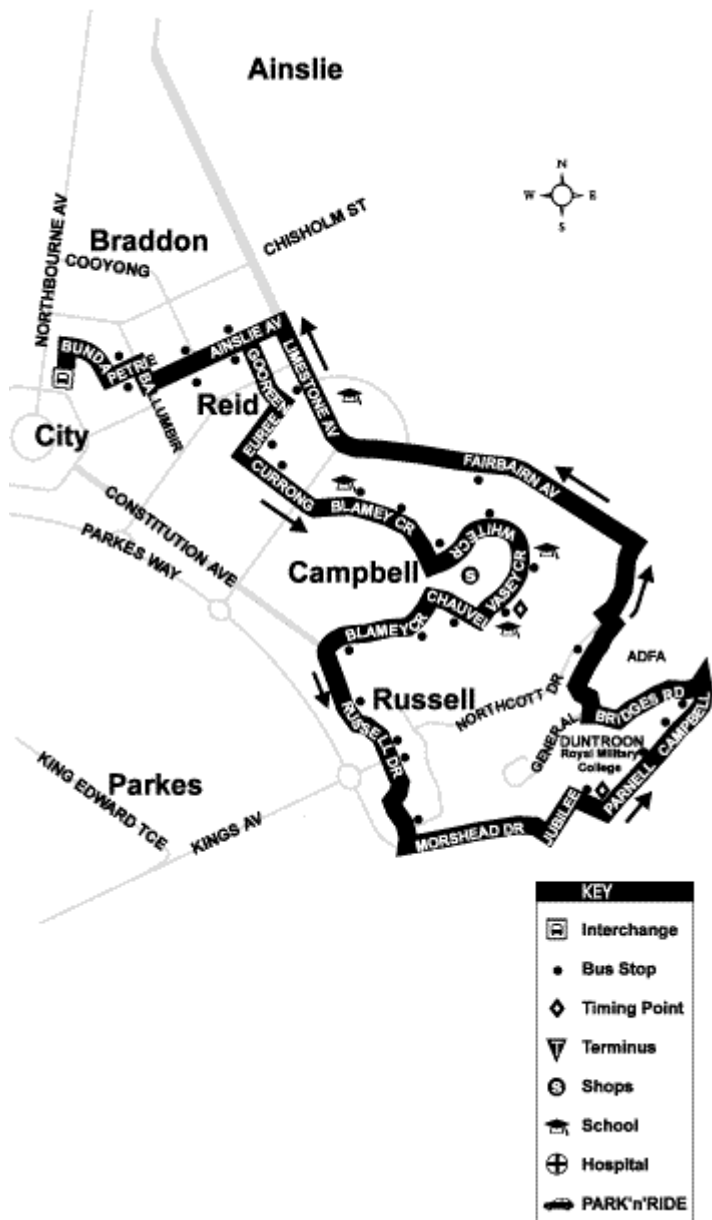

Anti-clockwise Loop

<i>Depart City</i>	<i>Campbell Shops</i>	<i>Duntroon</i>	<i>Arrive City</i>
MONDAY to FRIDAY EVENINGS			
7:21	7:28	7:35	7:53
8:21	8:28	8:35	8:53
9:21	9:28	9:35	9:53
10:21	10:28	10:35	10:53
SATURDAY			
10:21	10:28	10:35	10:53
12:21	12:28	12:35	12:53
2:21	2:28	2:35	2:53
4:21	4:28	4:35	4:53
6:21	6:28	6:35	6:53
8:21	8:28	8:35	8:53
9:21	9:28	9:35	9:53
10:21	10:28	10:35	10:53
SUNDAY & PUBLIC HOLIDAYS			
10:21	10:28	10:35	10:53
12:21	12:28	12:35	12:53
2:21	2:28	2:35	2:53
4:21	4:28	4:35	4:53
6:21	6:28	6:35	6:53