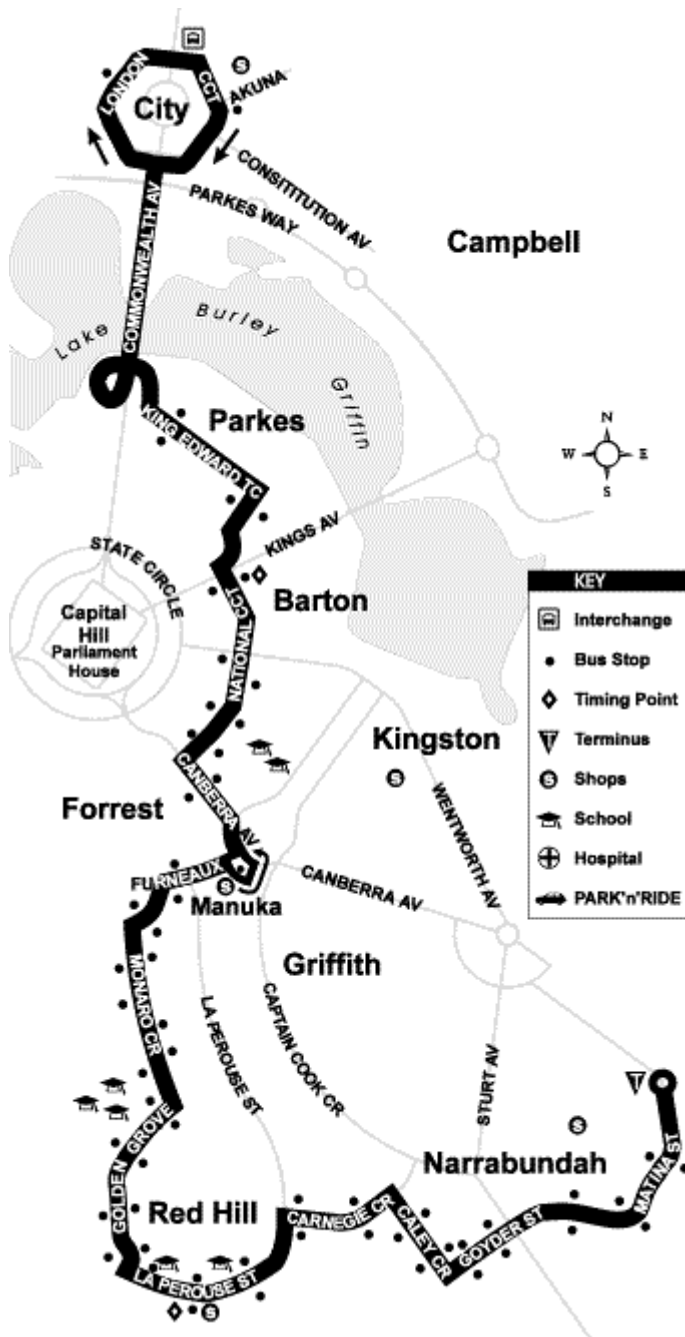

NARRABUNDAH — CITY

via Red Hill, Forrest, Manuka, Barton & Parkes

310

Depart Narrabundah	To City				From City				Arrive Narrabundah
	Red Hill	Manuka	Barton	Arrive City	Depart City	Barton	Manuka	Red Hill	

MONDAY to FRIDAY

6:31	6:39	6:46	6:50	6:58	7:30	7:39	7:43	7:50	7:59
7:01	7:09	7:16	7:21	7:30	7:59	8:08	8:12	8:19	8:28
7:21	7:29	7:36	7:41	7:50	8:20	8:29	8:33	8:40	8:48
7:41	7:49	7:56	8:01	8:10	8:30	8:39	8:43	8:50	8:58
8:03	8:11	8:18	8:23	8:32	8:45	8:53	8:57	9:04	9:12
8:18	8:26	8:33	8:38	8:46	9:09	9:17	9:21	9:28	9:36
8:39	8:47	8:54	8:58	9:06	9:39	9:47	9:51	9:58	10:06
9:02	9:10	9:17	9:21	9:29	10:09	10:17	10:21	10:28	10:36
9:17	9:25	9:32	9:36	9:44	10:39	10:47	10:51	10:58	11:06
9:41	9:49	9:56	10:00	10:08	11:09	11:17	11:21	11:28	11:36
10:11	10:19	10:26	10:30	10:38	11:39	11:47	11:51	11:58	12:06
10:41	10:49	10:56	11:00	11:08	12:09	12:17	12:21	12:28	12:36
11:11	11:19	11:26	11:30	11:38	12:39	12:47	12:51	12:58	1:06
11:41	11:49	11:56	12:00	12:08	1:09	1:17	1:21	1:28	1:36
12:11	12:19	12:26	12:30	12:38	1:39	1:47	1:51	1:58	2:06
12:41	12:49	12:56	1:00	1:08	2:09	2:17	2:21	2:28	2:36
1:11	1:19	1:26	1:30	1:38	2:39	2:47	2:51	2:58	3:06
1:41	1:49	1:56	2:00	2:08	3:10	3:18	3:22	3:29	3:37
2:11	2:19	2:26	2:30	2:38	3:30	3:38	3:42	3:49	3:58
2:41	2:49	2:56	3:00	3:08	3:40	3:49	3:53	4:00	4:09
3:11	3:19	3:26	3:30	3:38	4:00	4:09	4:13	4:20	4:29
3:41	3:49	3:56	4:01	4:10	4:15	4:24	4:28	4:35	4:44
4:13	4:21	4:28	4:33	4:42	4:30	4:39	4:43	4:50	4:59
4:33	4:41	4:48	4:53	5:02	4:50	4:59	5:03	5:10	5:19
4:48	4:56	5:03	5:08	5:17	5:10	5:19	5:23	5:30	5:39
5:03	5:11	5:18	5:23	5:32	5:30	5:39	5:43	5:50	5:59
5:43	5:51	5:58	6:02	6:10	5:50	5:59	6:03	6:10	6:18
7:23	7:31	7:38	7:42	7:50	6:15	6:23	6:27	6:34	6:42
					6:51	6:59	7:03	7:10	7:18

- operates school days only