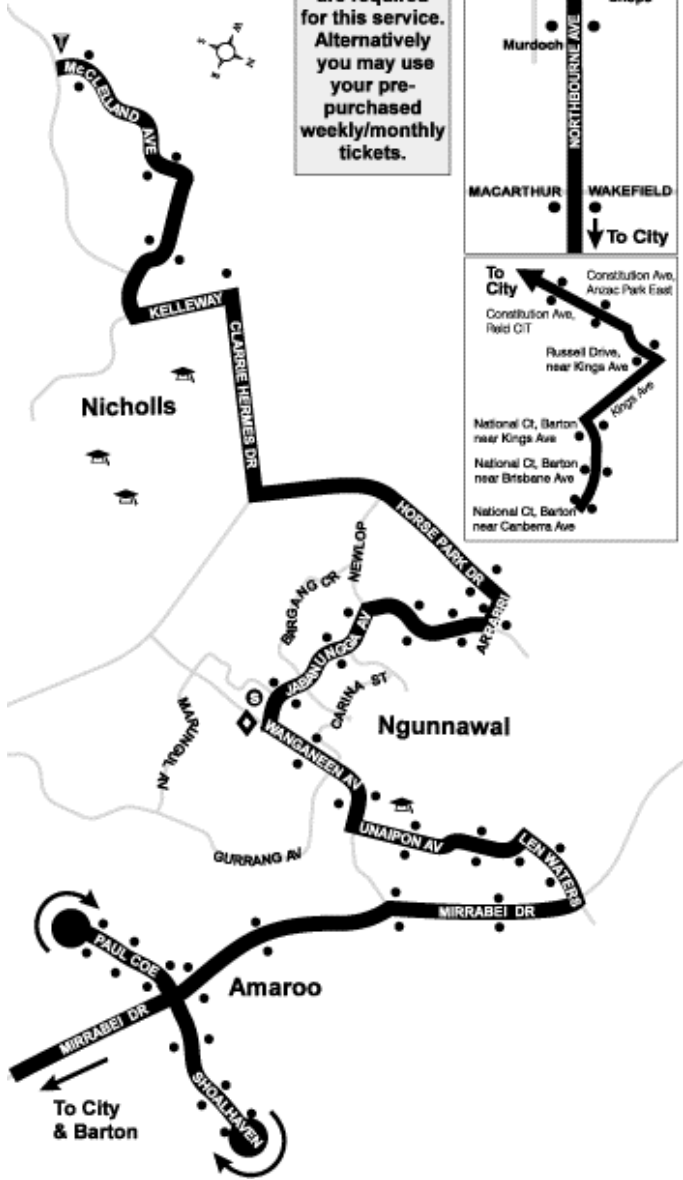

2 Fare-Go tickets or 2 Cash-Fares are required for this service. Alternatively you may use your pre-purchased weekly/monthly tickets.

via Calwell, Isabella Plains, Chisholm, Kingston, Barton & Russell

Depart Theodore	To City			From City		
	Isabella	Chisholm	Arrive City East	Depart City West	Chisholm	Isabella

MONDAY to FRIDAY

7:22	7:34	7:55	8:04	8:12	4:40	4:46	4:56	5:13	5:28
7:47	7:59	8:20	8:29	8:37	4:55	5:01	5:11	5:28	5:43
					5:12	5:18	5:28	5:45	6:00

FRASER — CITY — BARTON
via Tillyard Dr & Florey

741

To City & Barton					From Barton & City				
<i>Depart Moroney & MacGrath</i>	<i>Charnwood</i>	<i>Florey</i>	<i>City Interchange</i>	<i>Arrive Canberra Ave & National Circuit</i>	<i>Depart Canberra Ave & National Circuit</i>	<i>City Interchange</i>	<i>Florey</i>	<i>Charnwood</i>	<i>Arrive Moroney & MacGrath</i>

751

2 Fare-Go tickets or 2 Cash Fares are required for this service. Alternatively you may use your pre-purchased weekly/monthly tickets.

To City & Barton					From Barton & City						
Depart Curran/McClelland	Ngunnawal	Gundaroo/Mirrabai	City (Northbourne Ave)	Russell	Arrive Canberra Ave & National Circt	Depart Canberra Ave & National Circt	Russell Offices	City (Northbourne Ave)	Gundaroo/Mirrabai	Ngunnawal	Curran/McClelland
MONDAY to FRIDAY											
7:22	7:32	7:46	8:07	8:15	8:23	5:05	5:13	5:21	5:42	5:56	6:06
7:52	8:02	8:16	8:37	8:45	8:53	5:35	5:43	5:51	6:12	6:26	6:36