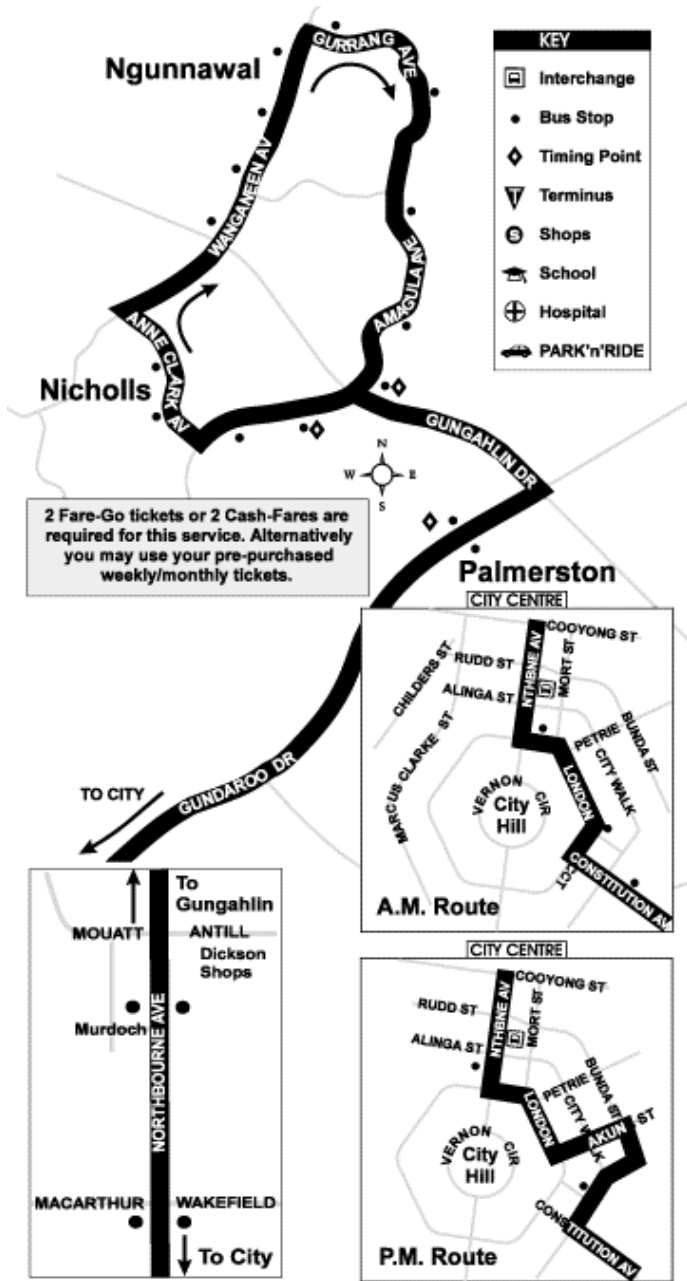

NICHOLLS — CITY — BARTON
via Ngunnawal & Northbourne Ave

750

2 Fare-Go tickets or 2 Cash-Fares are required for this service. Alternatively you may use your pre-purchased weekly/monthly tickets.

To City & Barton				From Barton & City			
Depart Nicholls							
Ngunnawal							
Palmerston							
Yowami Golf Course							
City Interchange							
Russell Offices							
Arrive Canberra Ave & National Circ							
Depart Canberra Ave & National Circ							
Russell Offices							
City Interchange							
Yowami Golf Course							
Palmerston							
Ngunnawal							
Arrive Nicholls							

MONDAY to FRIDAY

7:20	7:28	7:32	7:39	7:50	7:59	8:07	4:45	4:51	5:01	5:12	5:19	5:23	5:31
7:50	7:58	8:02	8:09	8:20	8:29	8:37	5:25	5:31	5:41	5:52	5:59	6:03	6:11