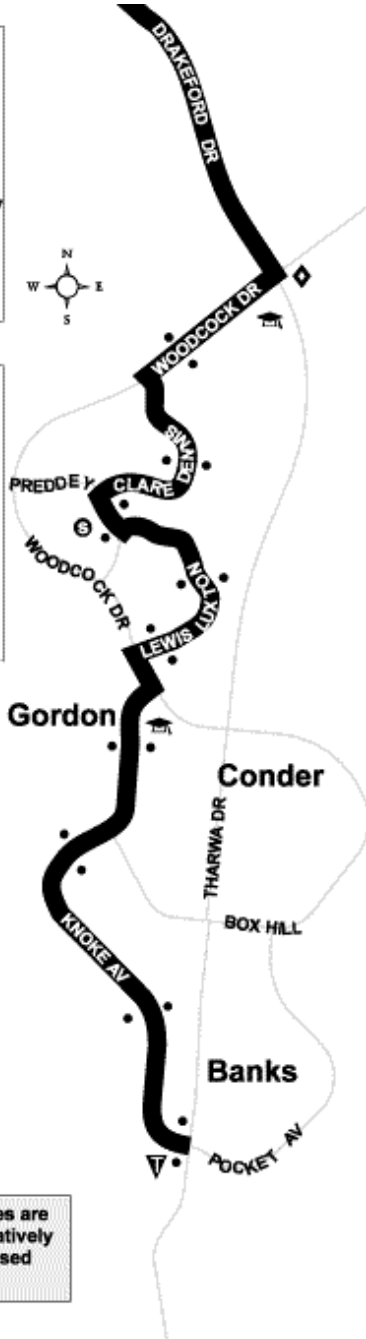

GORDON — CITY

715

via Drakeford Dr & Tuggeranong Parkway

1. **KEY**
2. Interchange
   - Bus Stop
   - Timing Point
   - Terminus
   - Shops
   - School
   - PARK'n'RIDE

To City			From City		
Depart <i>Tharwa & Knoke</i>	Depart <i>Drakeford & Woodcock</i>	Arrive <i>City East</i>	Depart <i>City West</i>	Depart <i>Drakeford & Woodcock</i>	Arrive <i>Tharwa & Knoke</i>

MONDAY to FRIDAY

7:25	7:36	8:04	5:10	5:38	5:49
7:50	8:01	8:29	5:30	5:58	6:09

2 Fare-Go tickets or 2 Cash-Fares are required for this service. Alternatively you may use your pre-purchased weekly/monthly tickets.