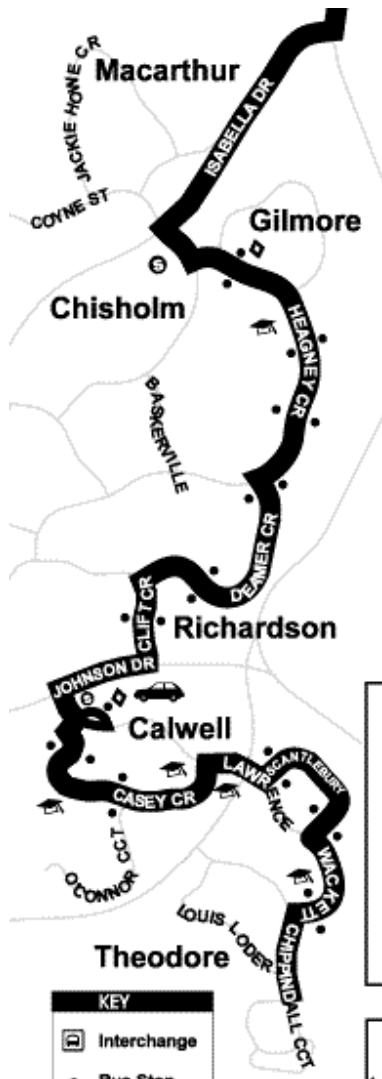

via Calwell, Gilmore, Kingston, Barton & Russell

2 Fare-Go tickets or 2 Cash-Fares are required for this service. Alternatively you may use your pre-purchased weekly/monthly tickets.

To City				From City			
Depart Theodore	Calwell Shops	Heagney & Hambridge	Arrive City East	Depart City West	Heagney & Hambridge	Calwell Shops	Arrive Theodore

MONDAY to FRIDAY

7:00	7:08	7:16	7:50	4:15	4:43	4:51	5:03
7:30	7:38	7:46	8:20	4:45	5:13	5:21	5:33
8:00	8:08	8:16	8:50	5:15	5:43	5:51	6:03
				5:40	6:08	6:16	6:28

1. **KEY**
2. Interchange
   - Bus Stop
   - Timing Point
   - Terminus
   - Shops
   - School
   - PARK'n'RIDE