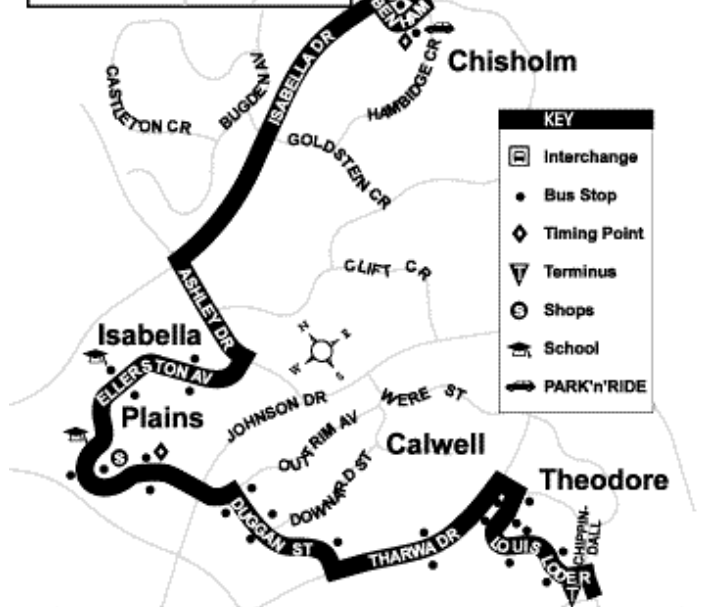

2 Fare-Go tickets or 2 Cash-Fares are required for this service. Alternatively you may use your pre-purchased weekly/monthly tickets.

via Calwell, Isabella Plains, Chisholm, Kingston, Barton & Russell

Depart Theodore	To City			From City		
	Isabella	Chisholm	Arrive City East	Depart City West	Chisholm	Isabella

MONDAY to FRIDAY

7:00	7:08	7:15	7:50	4:10	4:45	4:51	5:06
7:30	7:38	7:45	8:20	4:40	5:15	5:21	5:36
8:00	8:08	8:15	8:50	5:10	5:45	5:51	6:06
				5:40	6:08	6:14	6:28

KEY

- Interchange
- Bus Stop
- Timing Point
- Terminus
- Shops
- School
- PARK'n'RIDE

To City				From City			
Depart Theodore	Calwell Shops	Heagney & Hambridge	Arrive City East	Depart City West	Heagney & Hambridge	Calwell Shops	Arrive Theodore

MONDAY to FRIDAY

7:00	7:08	7:16	7:50	4:15	4:43	4:51	5:03
7:30	7:38	7:46	8:20	4:45	5:13	5:21	5:33
8:00	8:08	8:16	8:50	5:15	5:43	5:51	6:03
				5:40	6:08	6:16	6:28