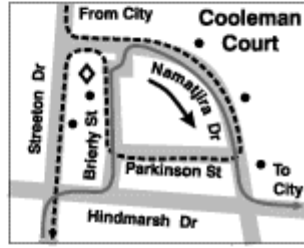

MONDAY to FRIDAY

7:38	7:47	7:55	8:15	8:30	5:00	5:10	5:35	5:43	5:52
------	------	------	------	------	------	------	------	------	------

WARAMANGA — CITY

720

via Fisher, Chapman, Rivett & Cooleman Court

2 Fare-Go tickets or 2 Cash-Fares are required for this service. Alternatively you may use your pre-purchased weekly/monthly tickets.

- KEY**
- Interchange
 - Bus Stop
 - Timing Point
 - Terminus
 - Shops
 - School
 - Hospital
 - PARK'n'RIDE

To City					From City				
Depart Waramanga	Fisher	Chapman	Cooleman Court	Arrive Cityeast	Depart Citywest	Cooleman Court	Chapman	Fisher	Arrive Waramanga
MONDAY to FRIDAY									
7:15	7:20	7:26	7:33	7:55	5:00	5:21	5:30	5:38	5:43
7:35	7:40	7:46	7:53	8:15	5:30	5:51	6:00	6:08	6:13

To City				From City			
<i>Depart Bangalay & Streeton</i>	<i>Duffy</i>	<i>Cooleman Court</i>	<i>Arrive City East</i>	<i>Depart City West</i>	<i>Cooleman Court</i>	<i>Duffy</i>	<i>Arrive Bangalay & Streeton</i>