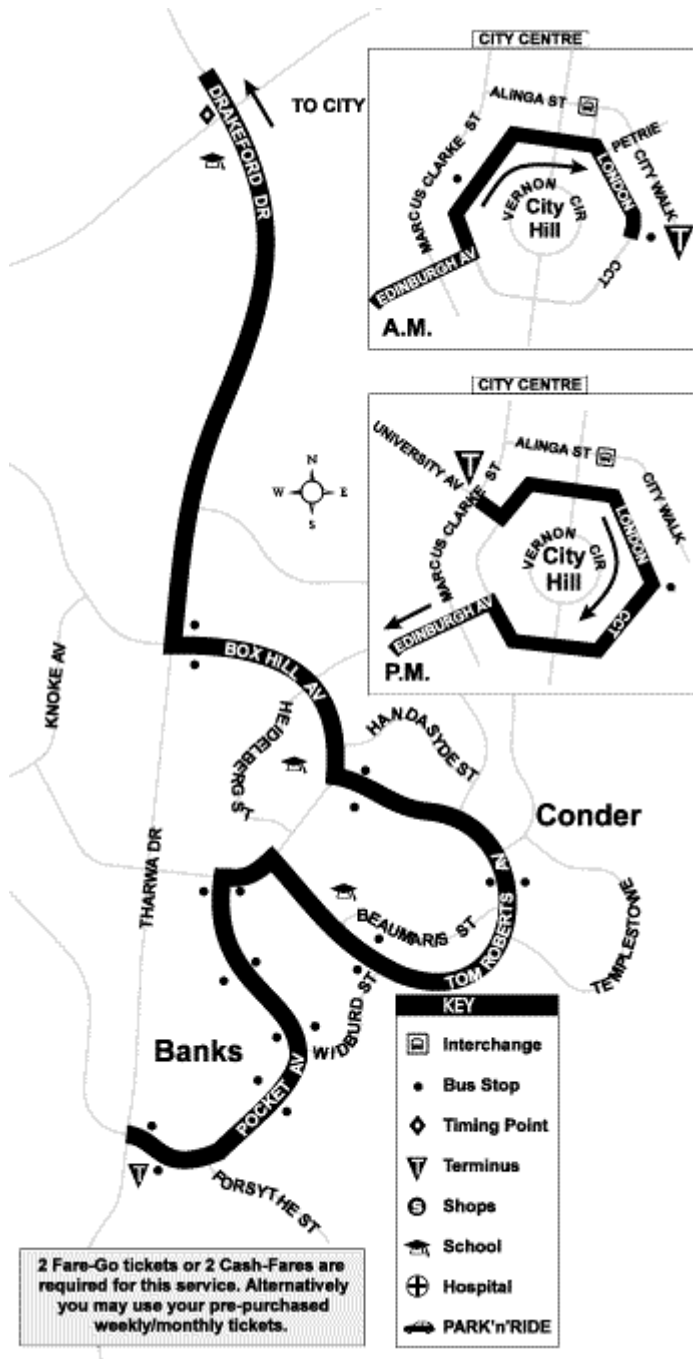

via Conder, Drakeford Dr & Tuggeranong Parkway

		To City		From City		
Depart	Tharwa & Pocket	Drakeford & Woodcock	Arrive City East	Depart City West	Drakeford & Woodcock	Arrive Tharwa & Pocket
MONDAY to FRIDAY						
7:20	7:31	7:59	5:05	5:33	5:44	
7:55	8:06	8:34	5:25	5:53	6:04