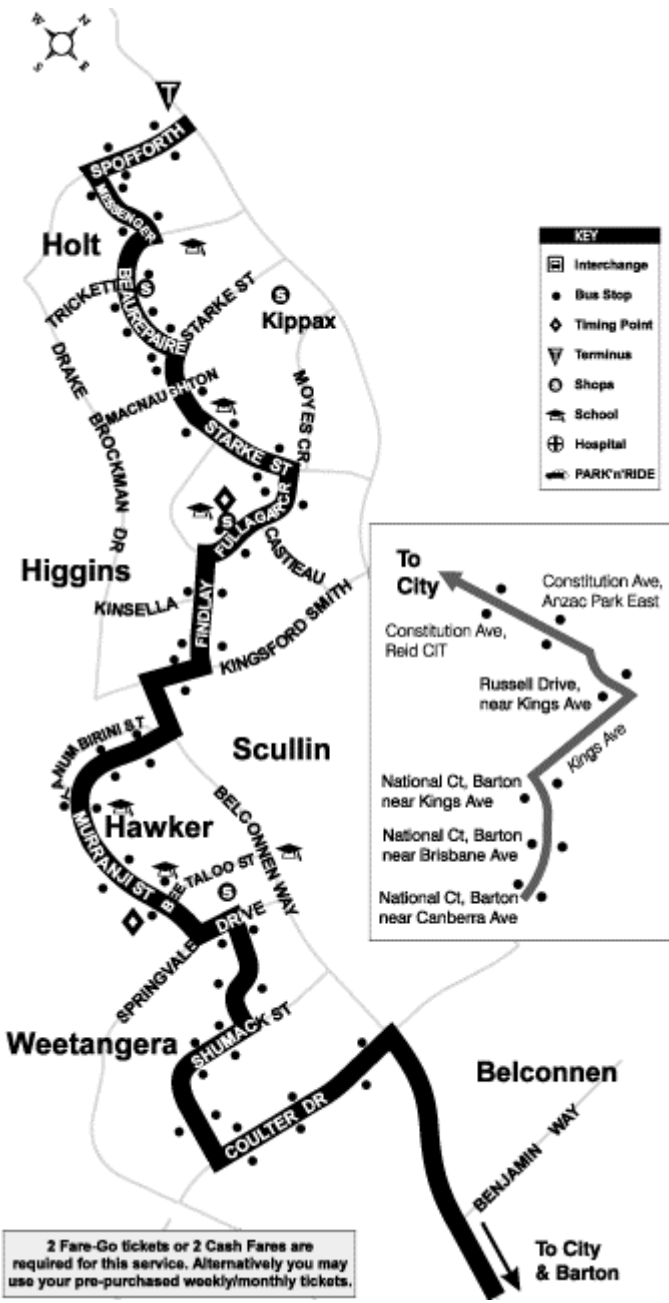

HOLT — CITY — BARTON
via Higgins, Hawker & Weetangera

743

2 Fare-Go tickets or 2 Cash Fares are required for this service. Alternatively you may use your pre-purchased weekly/monthly tickets.

To City & Barton

From City & Barton

Depart Spofforth & Southern Cross	Higgins	Belconnen High	City Interchange	Arrive Canberra Ave & National Circ	Depart Canberra Ave & National Circ	City Interchange	Belconnen High	Higgins	Arrive Spofforth & Southern Cross

MONDAY to FRIDAY

7:11	7:16	7:22	7:43	8:00	4:40	4:56	5:13	5:18	5:28
7:41	7:46	7:52	8:13	8:30	5:15	5:31	5:48	5:53	6:03