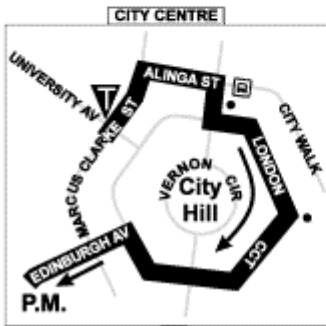

- KEY**
- Interchange
 - Bus Stop
 - Timing Point
 - Terminus
 - Shops
 - School
 - Hospital
 - PARK'n'RIDE

To City			From City		
<i>Depart Macarthur</i>	<i>Erindale Dr & Sternberg</i>	<i>Sulwood & Gaunson</i>	<i>Depart City West</i>	<i>Sulwood & Gaunson</i>	<i>Erindale Dr & Sternberg</i>
	<i>Arrive City East</i>				<i>Arrive Macarthur</i>

MONDAY to FRIDAY

7:38	7:47	7:55	8:15	8:30	5:00	5:10	5:35	5:43	5:52
------	------	------	------	------	------	------	------	------	------

WARAMANGA — CITY

720

via Fisher, Chapman, Rivett & Cooleman Court

2 Fare-Go tickets or 2 Cash-Fares are required for this service. Alternatively you may use your pre-purchased weekly/monthly tickets.

- KEY**
- Interchange
 - Bus Stop
 - Timing Point
 - Terminus
 - Shops
 - School
 - Hospital
 - PARK'n'RIDE

To City					From City				
Depart Waramanga	Fisher	Chapman	Cooleman Court	Arrive Cityeast	Depart Citywest	Cooleman Court	Chapman	Fisher	Arrive Waramanga
MONDAY to FRIDAY									
7:15	7:20	7:26	7:33	7:55	5:00	5:21	5:30	5:38	5:43
7:35	7:40	7:46	7:53	8:15	5:30	5:51	6:00	6:08	6:13

To City				From City			
<i>Depart Bangalay & Streeton</i>	<i>Duffy</i>	<i>Cooleman Court</i>	<i>Arrive City East</i>	<i>Depart City West</i>	<i>Cooleman Court</i>	<i>Duffy</i>	<i>Arrive Bangalay & Streeton</i>