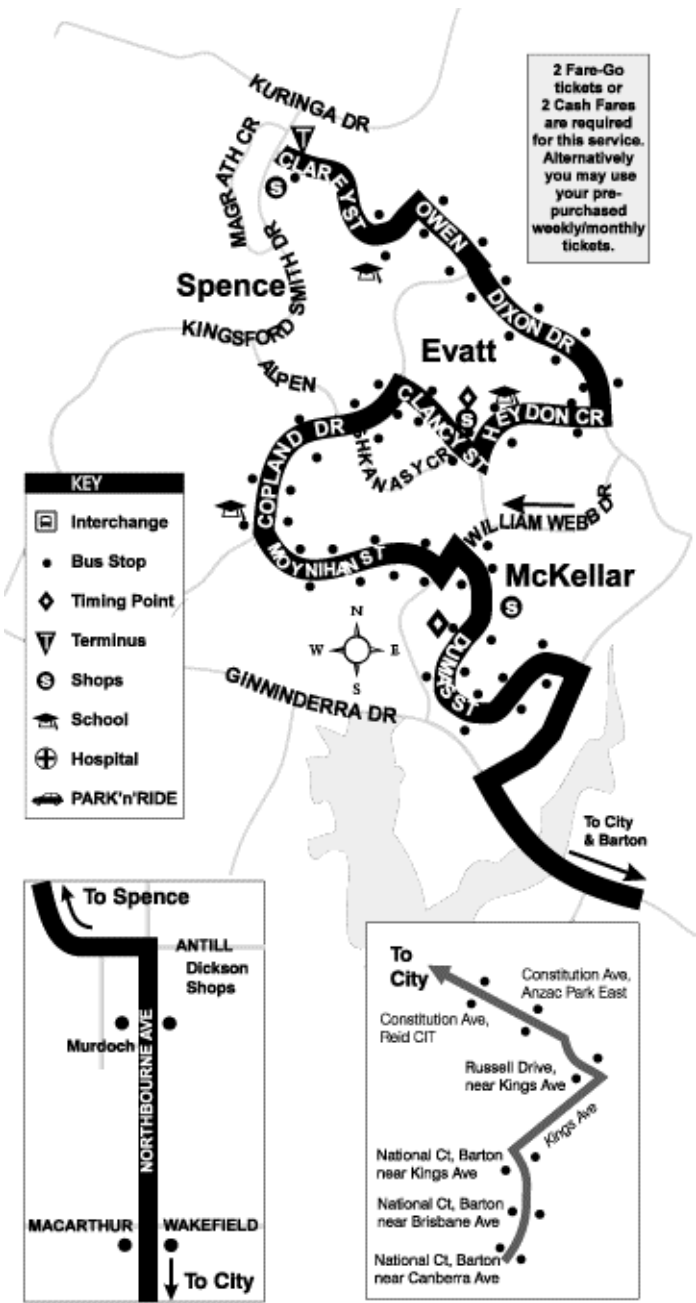

HALL — SPENCE — CITY — BARTON
via Evatt, McKellar & Northbourne Ave

742

2 Fare-Go tickets or 2 Cash Fares are required for this service. Alternatively you may use your pre-purchased weekly/monthly tickets.

To City & Barton

From Barton & City

Depart Hall	Depart Spence	Evatt	McKellar	City Interchange	Arrive Canberra Ave & National Circ	Depart Canberra Ave & National Circ	City Interchange	McKellar	Evatt	Arrive Spence	Arrive Hall
MONDAY to FRIDAY											
---	7:20	7:26	7:33	7:53	8:10	4:50	5:08	5:23	5:31	5:40	5:50
7:40	7:50	7:56	8:03	8:23	8:40	5:20	5:38	5:53	6:01	6:10	---