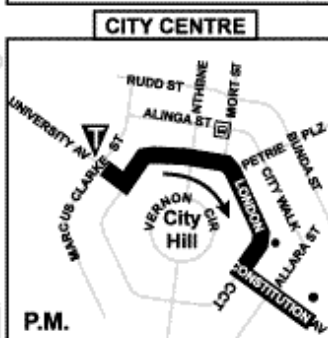

To City				From City			
Depart Erindale Dr & Armsinck	Gowrie	Isabella & Coyne	Russell Offices	Arrive City East	Depart City West	Russell Offices	Isabella & Coyne
							Gowrie
							Arrive Erindale Dr & Armsinck

MONDAY to FRIDAY

7:38	7:47	7:55	8:15	8:30	5:00	5:10	5:35	5:43	5:52