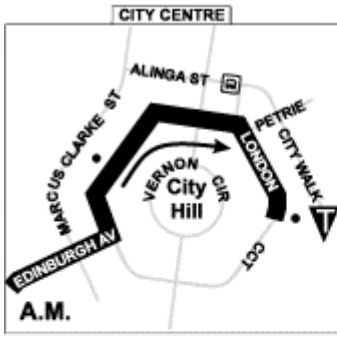

2 Fare-Go tickets or 2 Cash-Fares are required for this service. Alternatively you may use your pre-purchased weekly/monthly tickets.