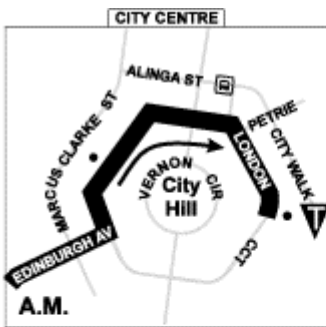

MONDAY to FRIDAY

7:38	7:47	7:55	8:15	8:30	5:00	5:10	5:35	5:43	5:52
------	------	------	------	------	------	------	------	------	------

WARAMANGA — CITY

720

via Fisher, Chapman, Rivett & Cooleman Court

2 Fare-Go tickets or 2 Cash-Fares are required for this service. Alternatively you may use your pre-purchased weekly/monthly tickets.

- KEY**
- Interchange
 - Bus Stop
 - Timing Point
 - Terminus
 - Shops
 - School
 - Hospital
 - PARK'n'RIDE

To City					From City				
Depart Waramanga	Fisher	Chapman	Cooleman Court	Arrive Cityeast	Depart Citywest	Cooleman Court	Chapman	Fisher	Arrive Waramanga
MONDAY to FRIDAY									
7:15	7:20	7:26	7:33	7:55	5:00	5:21	5:30	5:38	5:43
7:35	7:40	7:46	7:53	8:15	5:30	5:51	6:00	6:08	6:13

To City				From City			
<i>Depart Bangalay & Streeton</i>	<i>Duffy</i>	<i>Cooleman Court</i>	<i>Arrive City East</i>	<i>Depart City West</i>	<i>Cooleman Court</i>	<i>Duffy</i>	<i>Arrive Bangalay & Streeton</i>

MONDAY to FRIDAY

7:22	7:34	7:55	8:04	8:12	4:40	4:46	4:56	5:13	5:28
7:47	7:59	8:20	8:29	8:37	4:55	5:01	5:11	5:28	5:43
					5:12	5:18	5:28	5:45	6:00

FRASER — CITY — BARTON
via Tillyard Dr & Florey

741

To City & Barton					From Barton & City				
<i>Depart Moroney & MacGrath</i>	<i>Charnwood</i>	<i>Florey</i>	<i>City Interchange</i>	<i>Arrive Canberra Ave & National Circuit</i>	<i>Depart Canberra Ave & National Circuit</i>	<i>City Interchange</i>	<i>Florey</i>	<i>Charnwood</i>	<i>Arrive Moroney & MacGrath</i>