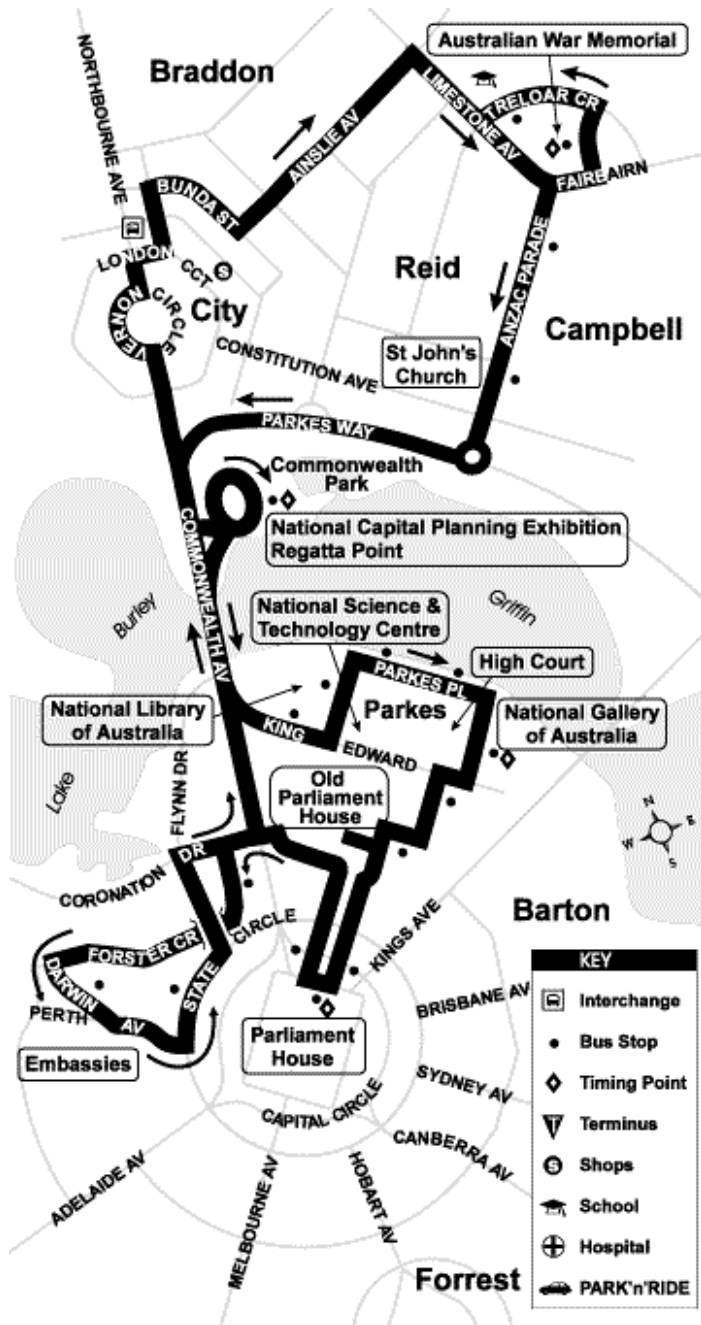

751

2 Fare-Go tickets or 2 Cash Fares are required for this service. Alternatively you may use your pre-purchased weekly/monthly tickets.

To City & Barton					From Barton & City						
Depart Curran/McClelland	Ngunnawal	Gundaroo/Mirrabai	City (Northbourne Ave)	Russell	Arrive Canberra Ave & National Circt	Depart Canberra Ave & National Circt	Russell Offices	City (Northbourne Ave)	Gundaroo/Mirrabai	Ngunnawal	Curran/McClelland
MONDAY to FRIDAY											
7:22	7:32	7:46	8:07	8:15	8:23	5:05	5:13	5:21	5:42	5:56	6:06
7:52	8:02	8:16	8:37	8:45	8:53	5:35	5:43	5:51	6:12	6:26	6:36