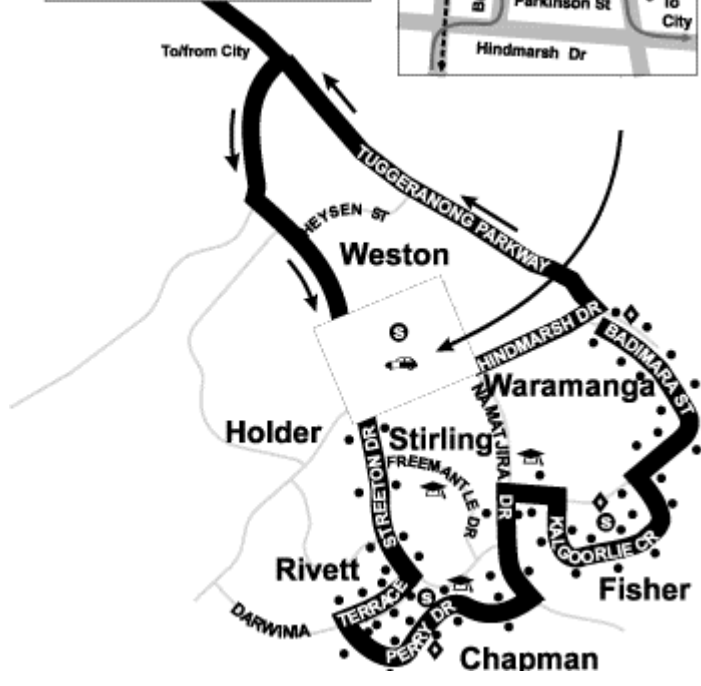

MONDAY to FRIDAY

7:38	7:47	7:55	8:15	8:30	5:00	5:10	5:35	5:43	5:52
------	------	------	------	------	------	------	------	------	------

WARAMANGA — CITY

720

via Fisher, Chapman, Rivett & Cooleman Court

2 Fare-Go tickets or 2 Cash-Fares are required for this service. Alternatively you may use your pre-purchased weekly/monthly tickets.

- KEY**
- Interchange
 - Bus Stop
 - Timing Point
 - Terminus
 - Shops
 - School
 - Hospital
 - PARK'n'RIDE

To City					From City				
Depart Waramanga	Fisher	Chapman	Cooleman Court	Arrive Cityeast	Depart Citywest	Cooleman Court	Chapman	Fisher	Arrive Waramanga
MONDAY to FRIDAY									
7:15	7:20	7:26	7:33	7:55	5:00	5:21	5:30	5:38	5:43
7:35	7:40	7:46	7:53	8:15	5:30	5:51	6:00	6:08	6:13