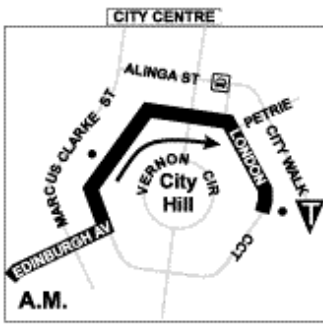

To City				From City			
Depart Theodore	Calwell Shops	Heagney & Hambridge	Arrive City East	Depart City West	Heagney & Hambridge	Calwell Shops	Arrive Theodore

MONDAY to FRIDAY

7:00	7:08	7:16	7:50	4:15	4:43	4:51	5:03
7:30	7:38	7:46	8:20	4:45	5:13	5:21	5:33
8:00	8:08	8:16	8:50	5:15	5:43	5:51	6:03
				5:40	6:08	6:16	6:28

- KEY**
- Interchange
 - Bus Stop
 - Timing Point
 - Terminus
 - Shops
 - School
 - PARK'n'RIDE

via Conder, Drakeford Dr & Tuggeranong Parkway

		To City		From City		
Depart	Tharwa & Pocket	Drakeford & Woodcock	Arrive City East	Depart City West	Drakeford & Woodcock	Arrive Tharwa & Pocket
MONDAY to FRIDAY						
7:20	7:31	7:59	5:05	5:33	5:44	
7:55	8:06	8:34	5:25	5:53	6:04	

GORDON — CITY

715

via Drakeford Dr & Tuggeranong Parkway

- KEY**
- Interchange
 - Bus Stop
 - Timing Point
 - Terminus
 - Shops
 - School
 - PARK'n'RIDE

To City			From City		
Depart <i>Tharwa & Knoke</i>	Depart <i>Drakeford & Woodcock</i>	Arrive <i>City East</i>	Depart <i>City West</i>	Depart <i>Drakeford & Woodcock</i>	Arrive <i>Tharwa & Knoke</i>