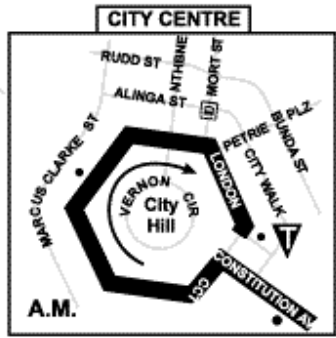

MONDAY to FRIDAY

7:00	7:08	7:15	7:50	4:10	4:45	4:51	5:06
7:30	7:38	7:45	8:20	4:40	5:15	5:21	5:36
8:00	8:08	8:15	8:50	5:10	5:45	5:51	6:06
				5:40	6:08	6:14	6:28

KEY

- Interchange
- Bus Stop
- Timing Point
- Terminus
- Shops
- School
- PARK'n'RIDE

To City				From City			
Depart Theodore	Calwell Shops	Heagney & Hambridge	Arrive City East	Depart City West	Heagney & Hambridge	Calwell Shops	Arrive Theodore

MONDAY to FRIDAY

7:00	7:08	7:16	7:50	4:15	4:43	4:51	5:03
7:30	7:38	7:46	8:20	4:45	5:13	5:21	5:33
8:00	8:08	8:16	8:50	5:15	5:43	5:51	6:03
				5:40	6:08	6:16	6:28

- KEY**
- Interchange
 - Bus Stop
 - Timing Point
 - Terminus
 - Shops
 - School
 - PARK'n'RIDE

via Conder, Drakeford Dr & Tuggeranong Parkway

		To City		From City		
Depart	Tharwa & Pocket	Drakeford & Woodcock	Arrive City East	Depart City West	Drakeford & Woodcock	Arrive Tharwa & Pocket
MONDAY to FRIDAY						
7:20	7:31	7:59	5:05	5:33	5:44	
7:55	8:06	8:34	5:25	5:53	6:04	