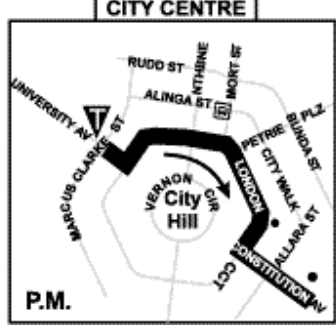

MONDAY to FRIDAY

7:00	7:08	7:15	7:50	4:10	4:45	4:51	5:06
7:30	7:38	7:45	8:20	4:40	5:15	5:21	5:36
8:00	8:08	8:15	8:50	5:10	5:45	5:51	6:06
				5:40	6:08	6:14	6:28

KEY

- Interchange
- Bus Stop
- Timing Point
- Terminus
- Shops
- School
- PARK'n'RIDE

To City				From City			
Depart Theodore	Calwell Shops	Heagney & Hambridge	Arrive City East	Depart City West	Heagney & Hambridge	Calwell Shops	Arrive Theodore

MONDAY to FRIDAY

7:00	7:08	7:16	7:50	4:15	4:43	4:51	5:03
7:30	7:38	7:46	8:20	4:45	5:13	5:21	5:33
8:00	8:08	8:16	8:50	5:15	5:43	5:51	6:03
				5:40	6:08	6:16	6:28

- KEY**
- Interchange
 - Bus Stop
 - Timing Point
 - Terminus
 - Shops
 - School
 - PARK'n'RIDE

via Conder, Drakeford Dr & Tuggeranong Parkway

		To City		From City		
Depart	Tharwa & Pocket	Drakeford & Woodcock	Arrive City East	Depart City West	Drakeford & Woodcock	Arrive Tharwa & Pocket
MONDAY to FRIDAY						
7:20	7:31	7:59	5:05	5:33	5:44	
7:55	8:06	8:34	5:25	5:53	6:04	

- KEY**
- Interchange
 - Bus Stop
 - Timing Point
 - Terminus
 - Shops
 - School
 - Hospital
 - PARK'n'RIDE

To City					From City				
Depart Waramanga	Fisher	Chapman	Cooleman Court	Arrive Cityeast	Depart Citywest	Cooleman Court	Chapman	Fisher	Arrive Waramanga
MONDAY to FRIDAY									
7:15	7:20	7:26	7:33	7:55	5:00	5:21	5:30	5:38	5:43
7:35	7:40	7:46	7:53	8:15	5:30	5:51	6:00	6:08	6:13