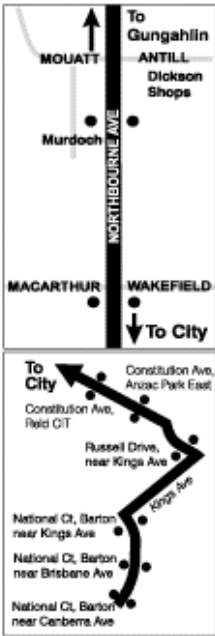

MONDAY to FRIDAY							
7:21	7:29	7:39	8:05	5:15	5:36	5:46	5:54
7:41	7:49	7:59	8:25	5:45	6:06	6:16	6:24

MACGREGOR — CITY — BARTON
via Scullin & Page

740

	To City & Barton				From Barton & City				
<i>Depart Handcock & Florey</i>					<i>Depart Handcock & National Circuit</i>				
<i>Scullin</i>					<i>Russell Offices</i>				
<i>City Interchange</i>					<i>City Interchange</i>				
<i>Russell Offices</i>					<i>Scullin</i>				
<i>Arrive Canberra Av & National Circuit</i>					<i>Arrive Handcock Florey</i>				

MONDAY to FRIDAY

7:22	7:34	7:55	8:04	8:12	4:40	4:46	4:56	5:13	5:28
7:47	7:59	8:20	8:29	8:37	4:55	5:01	5:11	5:28	5:43
					5:12	5:18	5:28	5:45	6:00

FRASER — CITY — BARTON
via Tillyard Dr & Florey

741

To City & Barton					From Barton & City				
<i>Depart Moroney & MacGrath</i>	<i>Charnwood</i>	<i>Florey</i>	<i>City Interchange</i>	<i>Arrive Canberra Ave & National Circuit</i>	<i>Depart Canberra Ave & National Circuit</i>	<i>City Interchange</i>	<i>Florey</i>	<i>Charnwood</i>	<i>Arrive Moroney & MacGrath</i>

MONDAY to FRIDAY

7:20	7:28	7:32	7:39	7:50	7:59	8:07	4:45	4:51	5:01	5:12	5:19	5:23	5:31
7:50	7:58	8:02	8:09	8:20	8:29	8:37	5:25	5:31	5:41	5:52	5:59	6:03	6:11

HARCOURT HILL — CITY — BARTON via Ngunnawal, Amaroo Northbourne Ave

751

2 Fare-Go tickets or 2 Cash Fares are required for this service. Alternatively you may use your pre-purchased weekly/monthly tickets.

To City & Barton					From Barton & City						
Depart Curran/McClelland	Ngunnawal	Gundaroo/Mirrabai	City (Northbourne Ave)	Russell	Arrive Canberra Ave & National Circt	Depart Canberra Ave & National Circt	Russell Offices	City (Northbourne Ave)	Gundaroo/Mirrabai	Ngunnawal	Curran/McClelland
MONDAY to FRIDAY											
7:22	7:32	7:46	8:07	8:15	8:23	5:05	5:13	5:21	5:42	5:56	6:06
7:52	8:02	8:16	8:37	8:45	8:53	5:35	5:43	5:51	6:12	6:26	6:36