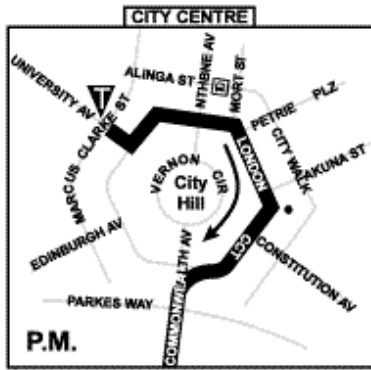

1. **KEY**
2. Interchange
   - Bus Stop
   - Timing Point
   - Terminus
   - Shops
   - School
   - Hospital
   - PARK'n'RIDE

2 Fare-Go tickets or 2 Cash-Fares are required for this service. Alternatively you may use your pre-purchased weekly/monthly tickets.

To City				From City			
Depart Erindale Dr & Charleston	Ashley & Bugden	Erindale Dr & Sternberg	Arrive City East	Depart City West	Erindale Dr & Sternberg	Ashley & Bugden	Arrive Erindale Dr & Charleston

MONDAY to FRIDAY							
7:23	7:29	7:36	8:00	4:55	5:23	5:30	5:36
7:53	7:59	8:06	8:30	5:25	5:53	6:00	6:06