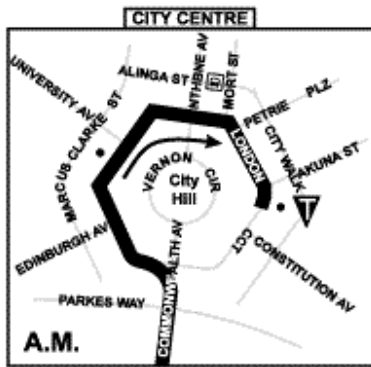

To City				From City			
Depart Erindale Dr & Charleston	Ashley & Bugden	Erindale Dr & Sternberg	Arrive City East	Depart City West	Erindale Dr & Sternberg	Ashley & Bugden	Arrive Erindale Dr & Charleston

MONDAY to FRIDAY							
7:23	7:29	7:36	8:00	4:55	5:23	5:30	5:36
7:53	7:59	8:06	8:30	5:25	5:53	6:00	6:06

MACARTHUR — CITY

via Fadden & Wanniasa

717

2 Fare-Go tickets or 2 Cash-Fares are required for this service. Alternatively you may use your pre-purchased weekly/monthly tickets.

- KEY**
- Interchange
 - Bus Stop
 - Timing Point
 - Terminus
 - Shops
 - School
 - Hospital
 - PARK'n'RIDE

To City			From City		
<i>Depart Macarthur</i>	<i>Erindale Dr & Sternberg</i>	<i>Sulwood & Gaunson</i>	<i>Depart City West</i>	<i>Sulwood & Gaunson</i>	<i>Erindale Dr & Sternberg</i>
	<i>Arrive City East</i>				<i>Arrive Macarthur</i>