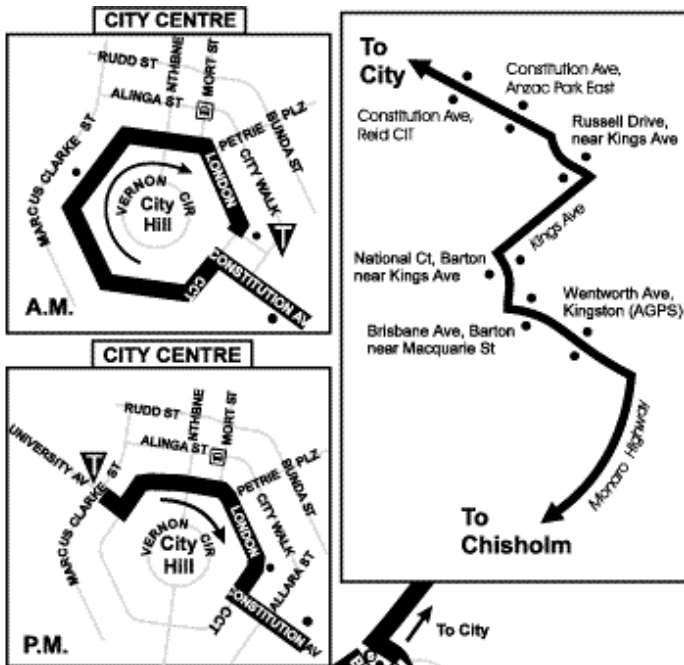

WEST KAMBAH — CITY

via Tuggeranong Parkway

710

To City			From City		
Depart Jenke Cct	Drakeford & Sulwood	Arrive City East	Depart City West	Drakeford & Sulwood	Arrive Jenke Cct

MONDAY to FRIDAY

7:20	7:29	7:50	5:10	5:29	5:40
7:50	7:59	8:20	5:45	6:04	6:15
8:20	8:29	8:50			

EAST KAMBAH — CITY

via Tuggeranong Parkway

711

To City			From City		
Depart		Arrive	Depart		Arrive
McTaggart Cres	Kambah Village	City Centre	City Centre	Kambah Village	McTaggart Cres

MONDAY to FRIDAY

7:20	7:28	7:50	5:05	5:24	5:35
7:50	7:58	8:20	5:35	5:54	6:05
8:20	8:28	8:50			

2 Fare-Go tickets or 2 Cash-Fares are required for this service. Alternatively you may use your pre-purchased weekly/monthly tickets.

via Calwell, Isabella Plains, Chisholm, Kingston, Barton & Russell

Depart Theodore	To City			From City		
	Isabella	Chisholm	Arrive City East	Depart City West	Chisholm	Isabella

MONDAY to FRIDAY

7:00	7:08	7:15	7:50	4:10	4:45	4:51	5:06
7:30	7:38	7:45	8:20	4:40	5:15	5:21	5:36
8:00	8:08	8:15	8:50	5:10	5:45	5:51	6:06
				5:40	6:08	6:14	6:28

KEY

- Interchange
- Bus Stop
- Timing Point
- Terminus
- Shops
- School
- PARK'n'RIDE