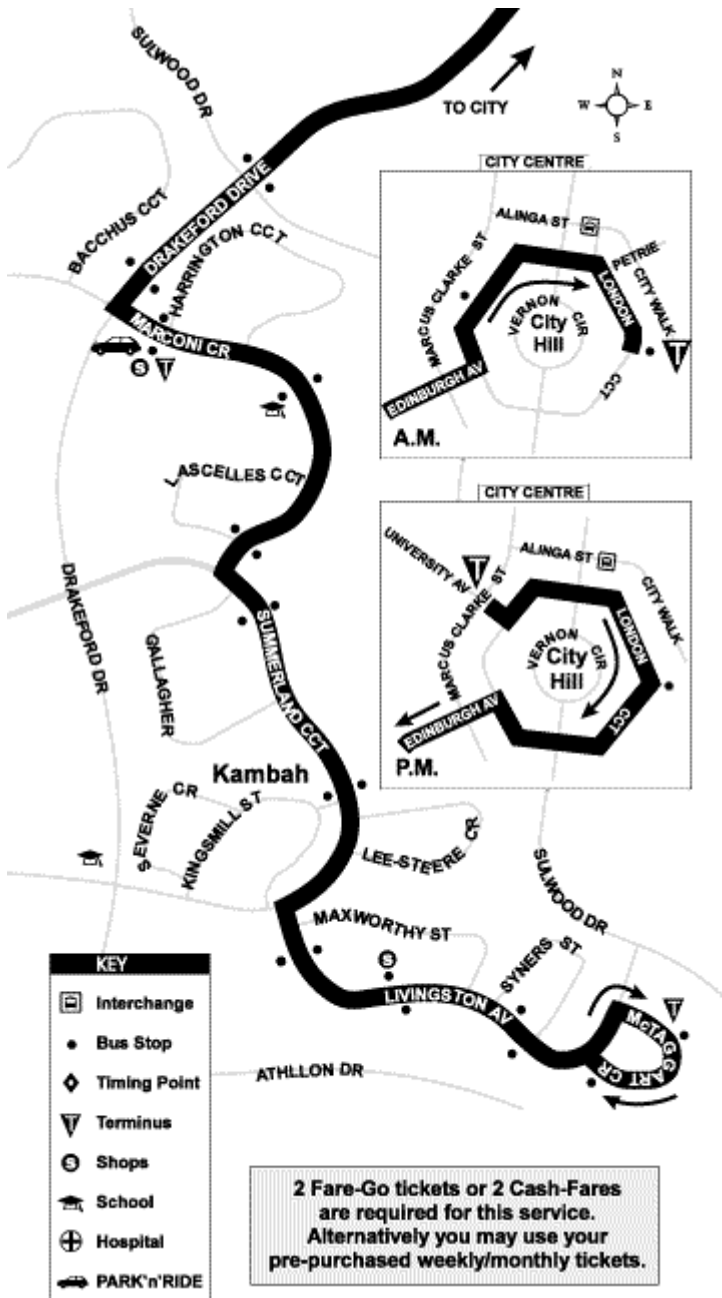

EAST KAMBAH — CITY

via Tuggeranong Parkway

711

To City			From City		
Depart		Arrive	Depart		Arrive
McTaggart Cres	Kambah Village	City Centre	City Centre	Kambah Village	McTaggart Cres

MONDAY to FRIDAY

7:20	7:28	7:50	5:05	5:24	5:35
7:50	7:58	8:20	5:35	5:54	6:05
8:20	8:28	8:50			

2 Fare-Go tickets or 2 Cash-Fares are required for this service. Alternatively you may use your pre-purchased weekly/monthly tickets.