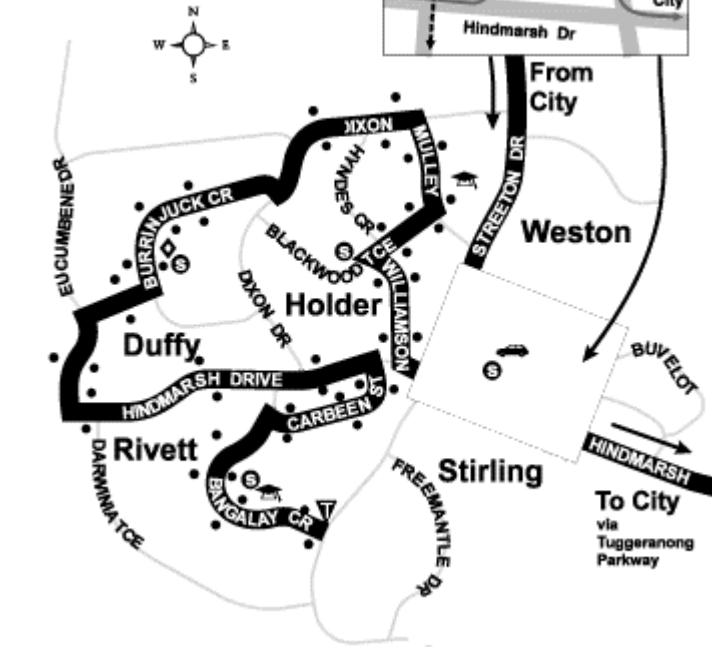

To City				From City			
<i>Depart Bangalay & Streeton</i>	<i>Duffy</i>	<i>Cooleman Court</i>	<i>Arrive City East</i>	<i>Depart City West</i>	<i>Cooleman Court</i>	<i>Duffy</i>	<i>Arrive Bangalay & Streeton</i>

MONDAY to FRIDAY							
7:21	7:29	7:39	8:05	5:15	5:36	5:46	5:54
7:41	7:49	7:59	8:25	5:45	6:06	6:16	6:24