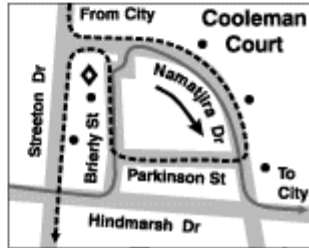

MONDAY to FRIDAY

7:38	7:47	7:55	8:15	8:30	5:00	5:10	5:35	5:43	5:52
------	------	------	------	------	------	------	------	------	------

WARAMANGA — CITY

720

via Fisher, Chapman, Rivett & Cooleman Court

2 Fare-Go tickets or 2 Cash-Fares are required for this service. Alternatively you may use your pre-purchased weekly/monthly tickets.

- KEY**
- Interchange
 - Bus Stop
 - Timing Point
 - Terminus
 - Shops
 - School
 - Hospital
 - PARK'n'RIDE

To City					From City				
Depart Waramanga	Fisher	Chapman	Cooleman Court	Arrive Cityeast	Depart Citywest	Cooleman Court	Chapman	Fisher	Arrive Waramanga
MONDAY to FRIDAY									
7:15	7:20	7:26	7:33	7:55	5:00	5:21	5:30	5:38	5:43
7:35	7:40	7:46	7:53	8:15	5:30	5:51	6:00	6:08	6:13

To City				From City			
<i>Depart Bangalay & Streeton</i>	<i>Duffy</i>	<i>Cooleman Court</i>	<i>Arrive City East</i>	<i>Depart City West</i>	<i>Cooleman Court</i>	<i>Duffy</i>	<i>Arrive Bangalay & Streeton</i>