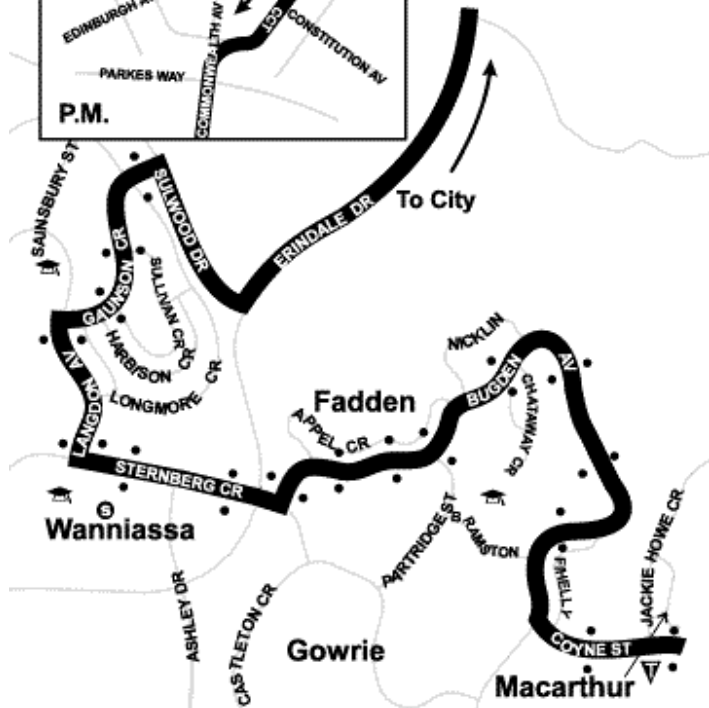

MONDAY to FRIDAY

7:13	7:20	7:26	7:50	4:55	5:23	5:29	5:36
7:40	7:47	7:53	8:17	5:25	5:53	5:59	6:06