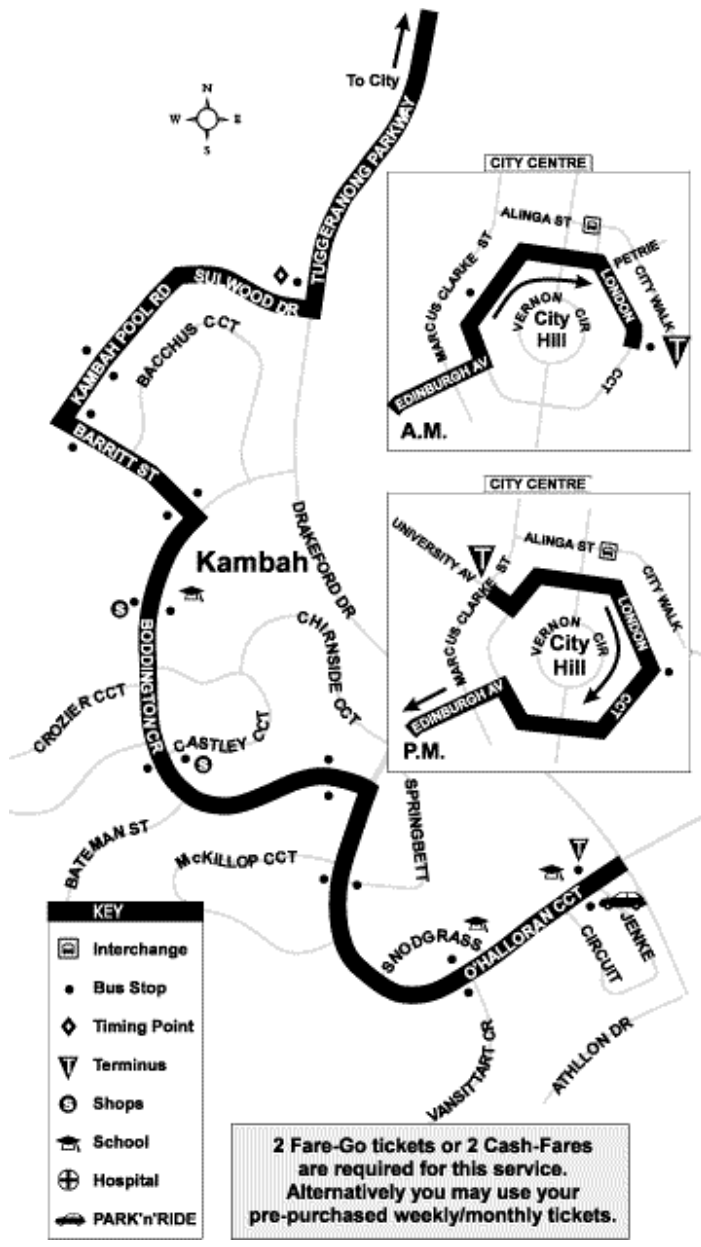

WEST KAMBAH — CITY

via Tuggeranong Parkway

710

To City			From City		
Depart Jenke Cct	Drakeford & Sulwood	Arrive City East	Depart City West	Drakeford & Sulwood	Arrive Jenke Cct

MONDAY to FRIDAY

7:20	7:29	7:50	5:10	5:29	5:40
7:50	7:59	8:20	5:45	6:04	6:15
8:20	8:29	8:50			

2 Fare-Go tickets or 2 Cash-Fares are required for this service. Alternatively you may use your pre-purchased weekly/monthly tickets.

via Calwell, Isabella Plains, Chisholm, Kingston, Barton & Russell

Depart Theodore	To City			From City		
	Isabella	Chisholm	Arrive City East	Depart City West	Chisholm	Isabella

To City				From City			
Depart Theodore	Calwell Shops	Heagney & Hambridge	Arrive City East	Depart City West	Heagney & Hambridge	Calwell Shops	Arrive Theodore

MONDAY to FRIDAY

7:00	7:08	7:16	7:50	4:15	4:43	4:51	5:03
7:30	7:38	7:46	8:20	4:45	5:13	5:21	5:33
8:00	8:08	8:16	8:50	5:15	5:43	5:51	6:03
				5:40	6:08	6:16	6:28

MONDAY to FRIDAY

7:22	7:34	7:55	8:04	8:12	4:40	4:46	4:56	5:13	5:28
7:47	7:59	8:20	8:29	8:37	4:55	5:01	5:11	5:28	5:43
					5:12	5:18	5:28	5:45	6:00

FRASER — CITY — BARTON
via Tillyard Dr & Florey

741

To City & Barton					From Barton & City				
<i>Depart Moroney & MacGrath</i>	<i>Charnwood</i>	<i>Florey</i>	<i>City Interchange</i>	<i>Arrive Canberra Ave & National Circuit</i>	<i>Depart Canberra Ave & National Circuit</i>	<i>City Interchange</i>	<i>Florey</i>	<i>Charnwood</i>	<i>Arrive Moroney & MacGrath</i>